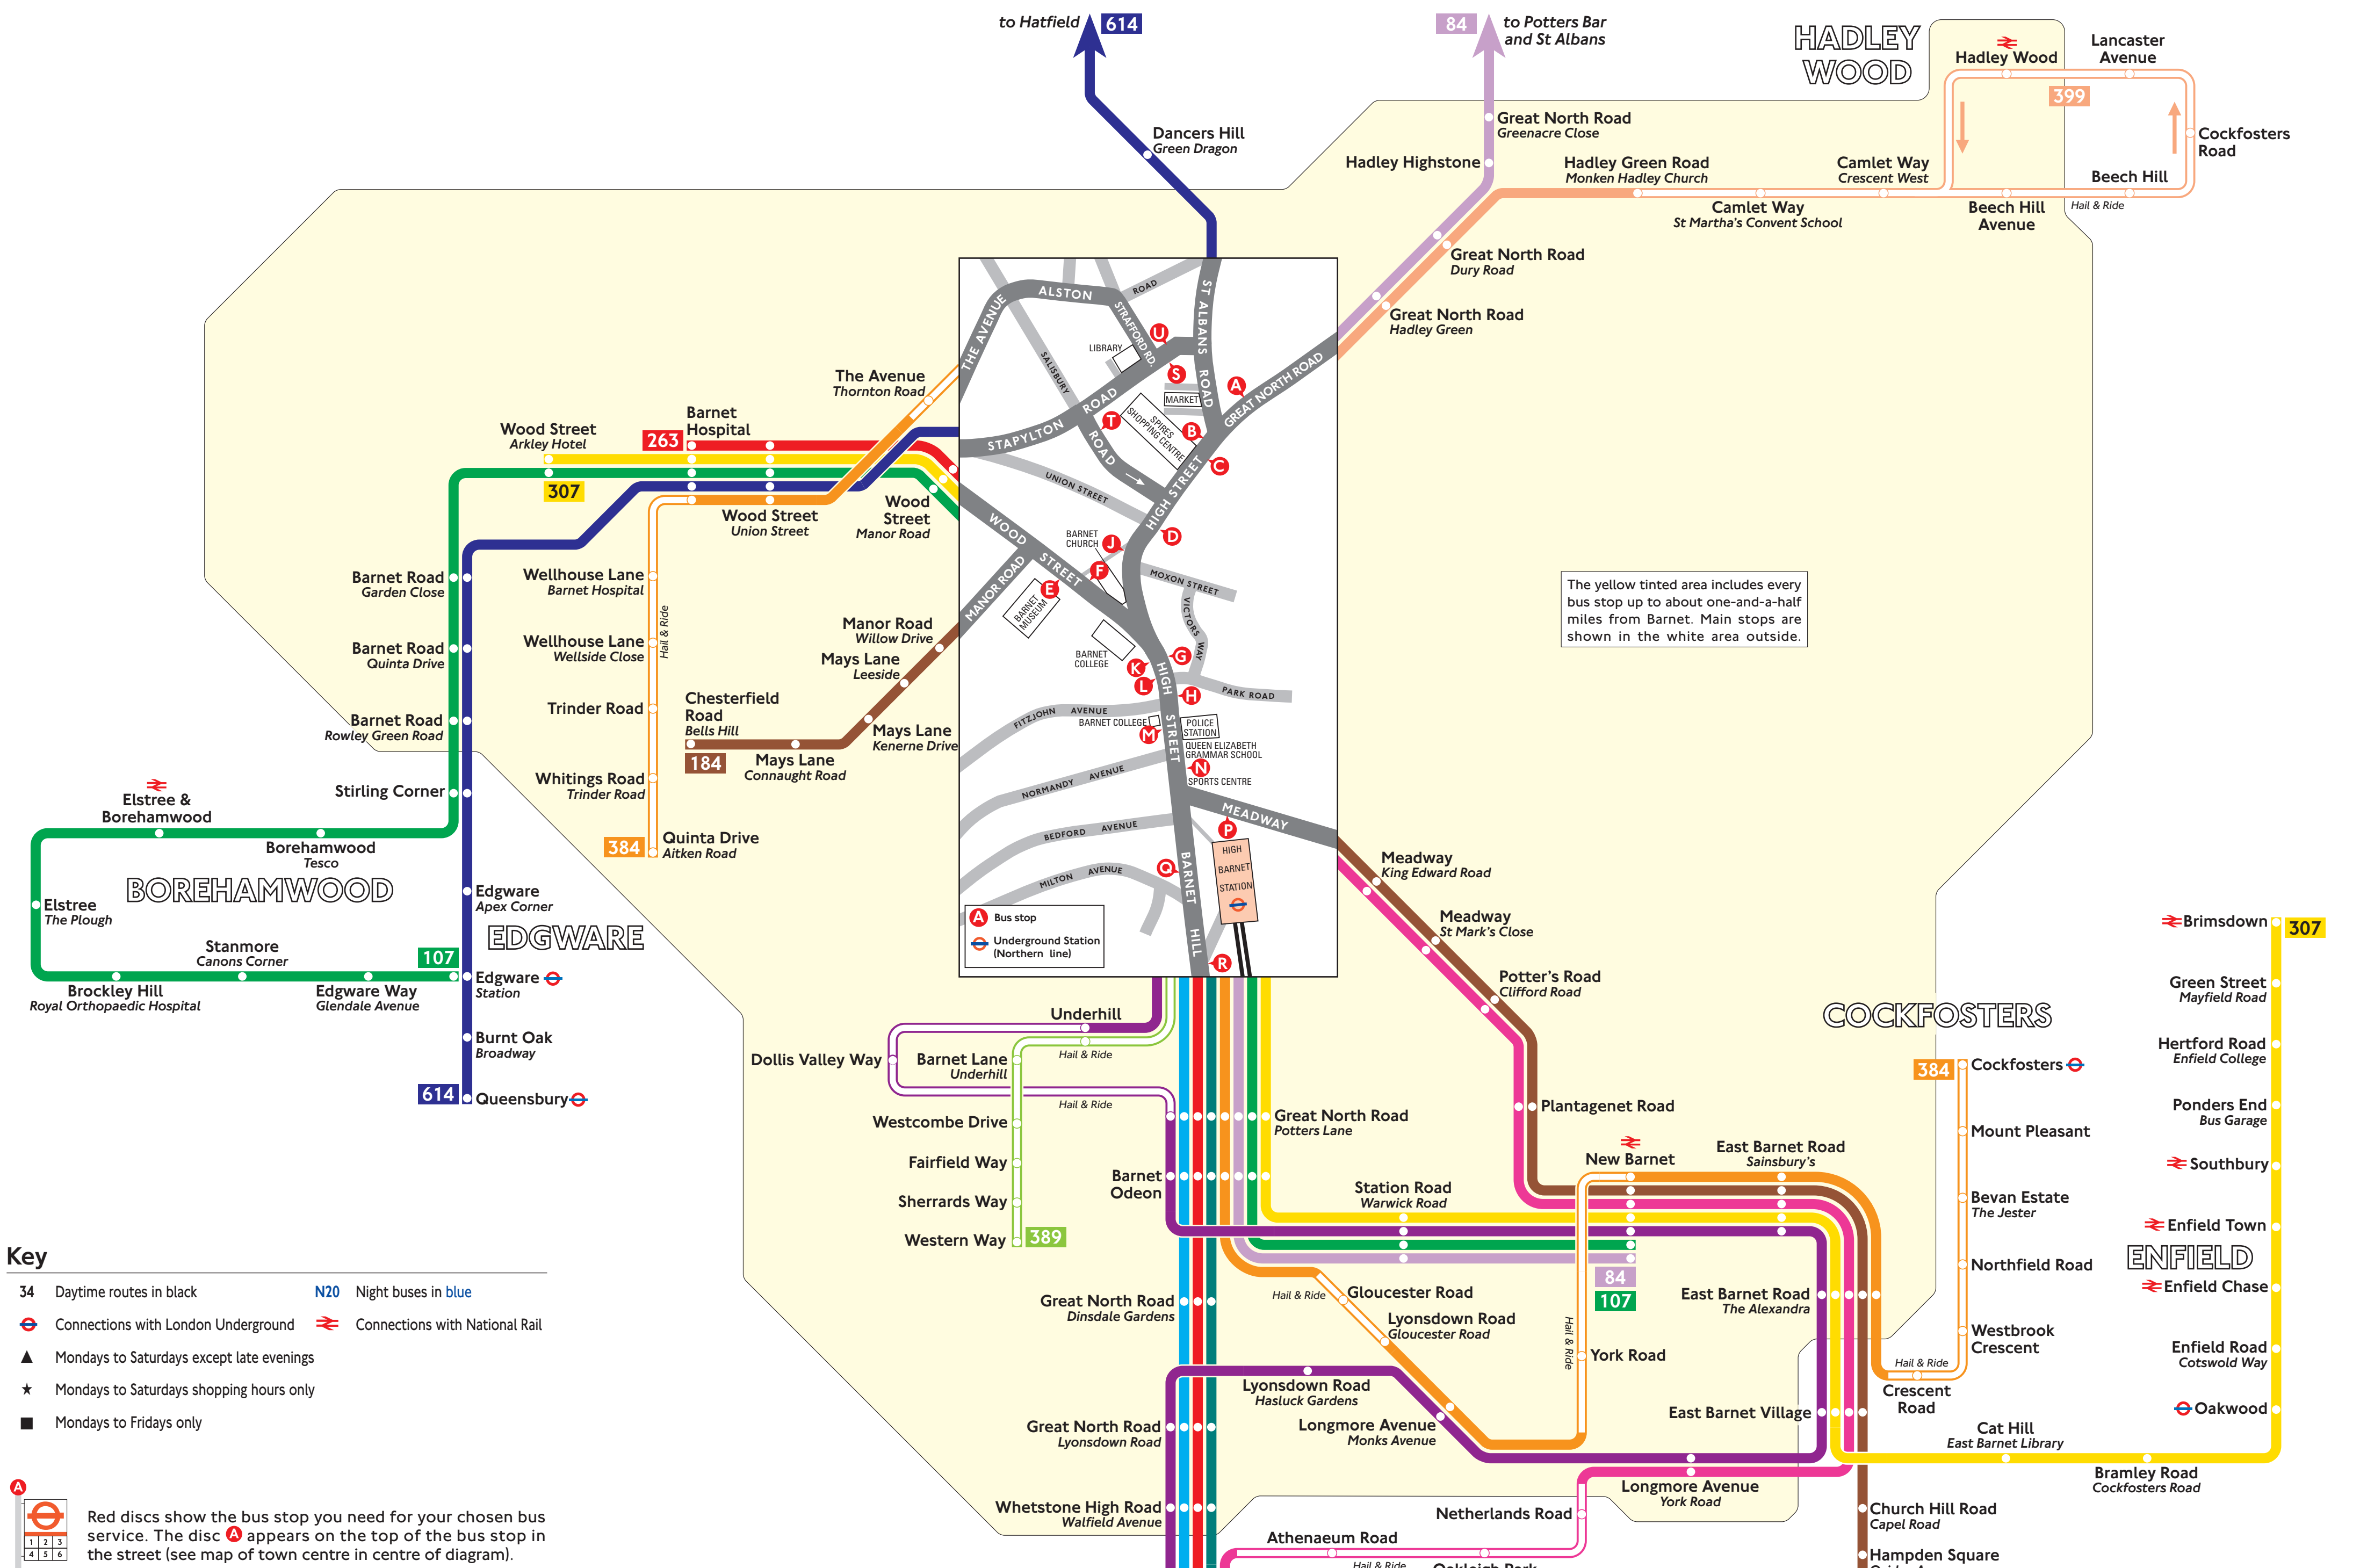

Bus services from Barnet

Route finder

Bus service	Towards	Bus stop
34	Walthamstow	A, H, N, R
84	New Barnet	C, H, N, R
	St. Albans	A, B, L, O
107	Edgware	F, K, O
	New Barnet	F, G, H, N, R
184	Chesterfield Road	B, K, P
	Turnpike Lane	F, G, H, N
234	Highgate Wood	O, N, R, S, T
263	Archway	F, G, N, R
	Barnet Hospital	F, K, O
	Arkley Hotel	F, K, O
307	Brimsdown	F, G, H, N, R
326	Brent Cross Shopping Centre	O, H, N, R, S, T
383	Woodside Park	O, D, H
384	Cockfosters	O, N, R, T
	Quinta Drive	O, J, L, O, S
389	Western Way	O, N, R, T
399	Hadley Wood	A, S, T
614	Hatfield	O
	Queensbury	S

Night buses

Bus service	Towards	Bus stop
N20	Trafalgar Square	O, O

Destination finder

Destination	Bus service	Bus stop
A		
Alexandra Palace	184	F, G, H, N
Angel Road	34	N, O
Archway	263	F, G, N, R
	N20	N, O
Arkley Hotel	107, 307	F, K, O
	614	S
Arnos Grove	34	N, O
	184	F, G, H, N
Athenaem Road	383	O, H
B		
Barnet Hospital	107, 263, 307	F, K, O
	384	O, J, L, O, S
	614	S
Barnet Lane Underhill	389	O, N, R, T
Barnet Odeon	34, N20	N, O
	84	O, N, R, T
	107, 307	F, G, H, N, R
	234	O, N, R, S, T
	263	F, G, N, R
	326	O, H, N, R, S, T
	384	O, N, R, T
Barnet Road	107	F, G, O
	614	S
Beech Hill	399	A, S, T
Bevan Estate The Jester	384	O, N, R, T
Borehamwood Tesco	107	F, G, O
Bounds Green	184	F, G, H, N
Bowes Road Brownlow Road	34	N, O
	184	F, G, H, N
Brent Cross Shopping Centre	326	O, H, N, R, S, T
Brimsdown	307	F, G, H, N, R
Brockley Hill Royal Orthopaedic Hospital	107	F, G, O
Brunswick Park Beaconsfield Road	34	N, O
Burnt Oak Broadway	614	S
C		
Camden Town	N20	N, O
Camlet Way	399	A, S, T
Cat Hill East Barnet Library	307	F, G, H, N, R
Chesterfield Road Bells Hill	184	F, K, P

Destination	Bus service	Bus stop
D		
Dancers Hill Green Dragon	614	O
Dollis Valley Way	326	O, H, N, R, S, T
Durnsford Road Albert Road	184	F, G, H, N
E		
East Barnet Road Sainsbury's and The Alexandra	383	O, N, R, T
	326	O, H, N, R, S, T
	384	O, N, R, T
	184	F, G, H, N
	307	F, G, H, N, R
East Barnet Village	383	O, N, R, T
	326	O, H, N, R, S, T
	184	F, G, H, N
	307	F, G, H, N, R
East Finchley	234	O, N, R, S, T
	263	F, G, N, R
	N20	N, O
Edgware	107	F, G, O
	614	S
Edmonton Cambridge Roundabout	34	N, O
Elstree The Plough	107	F, G, O
Elstree & Borehamwood	107	F, G, O
Enfield Chase	307	F, G, H, N, R
Enfield Town	307	F, G, H, N, R
Euston	N20	N, O
F		
Fairfield Way	389	O, N, R, T
Finchley Central	326	O, H, N, R, S, T
	N20	N, O
Fortis Green	234	O, N, R, S, T
Friern Barnet Town Hall	234	O, N, R, S, T
Friern Barnet Lane	383	O, N, R, T
	234	O, N, R, S, T
G		
Gloucester Road	384	O, N, R, T
Goadge Street	N20	N, O
Great North Road (Northbound)	84	A, B, L, O
	399	A, S, T
Great North Road (Southbound)	34, N20	N, O
	84	O, N, R, T
	107, 307	F, G, H, N, R
	234	O, N, R, S, T
	263	F, G, N, R
	307	F, G, H, N, R
	384	O, N, R, T
H		
Hadley Green Road	399	A, B, C