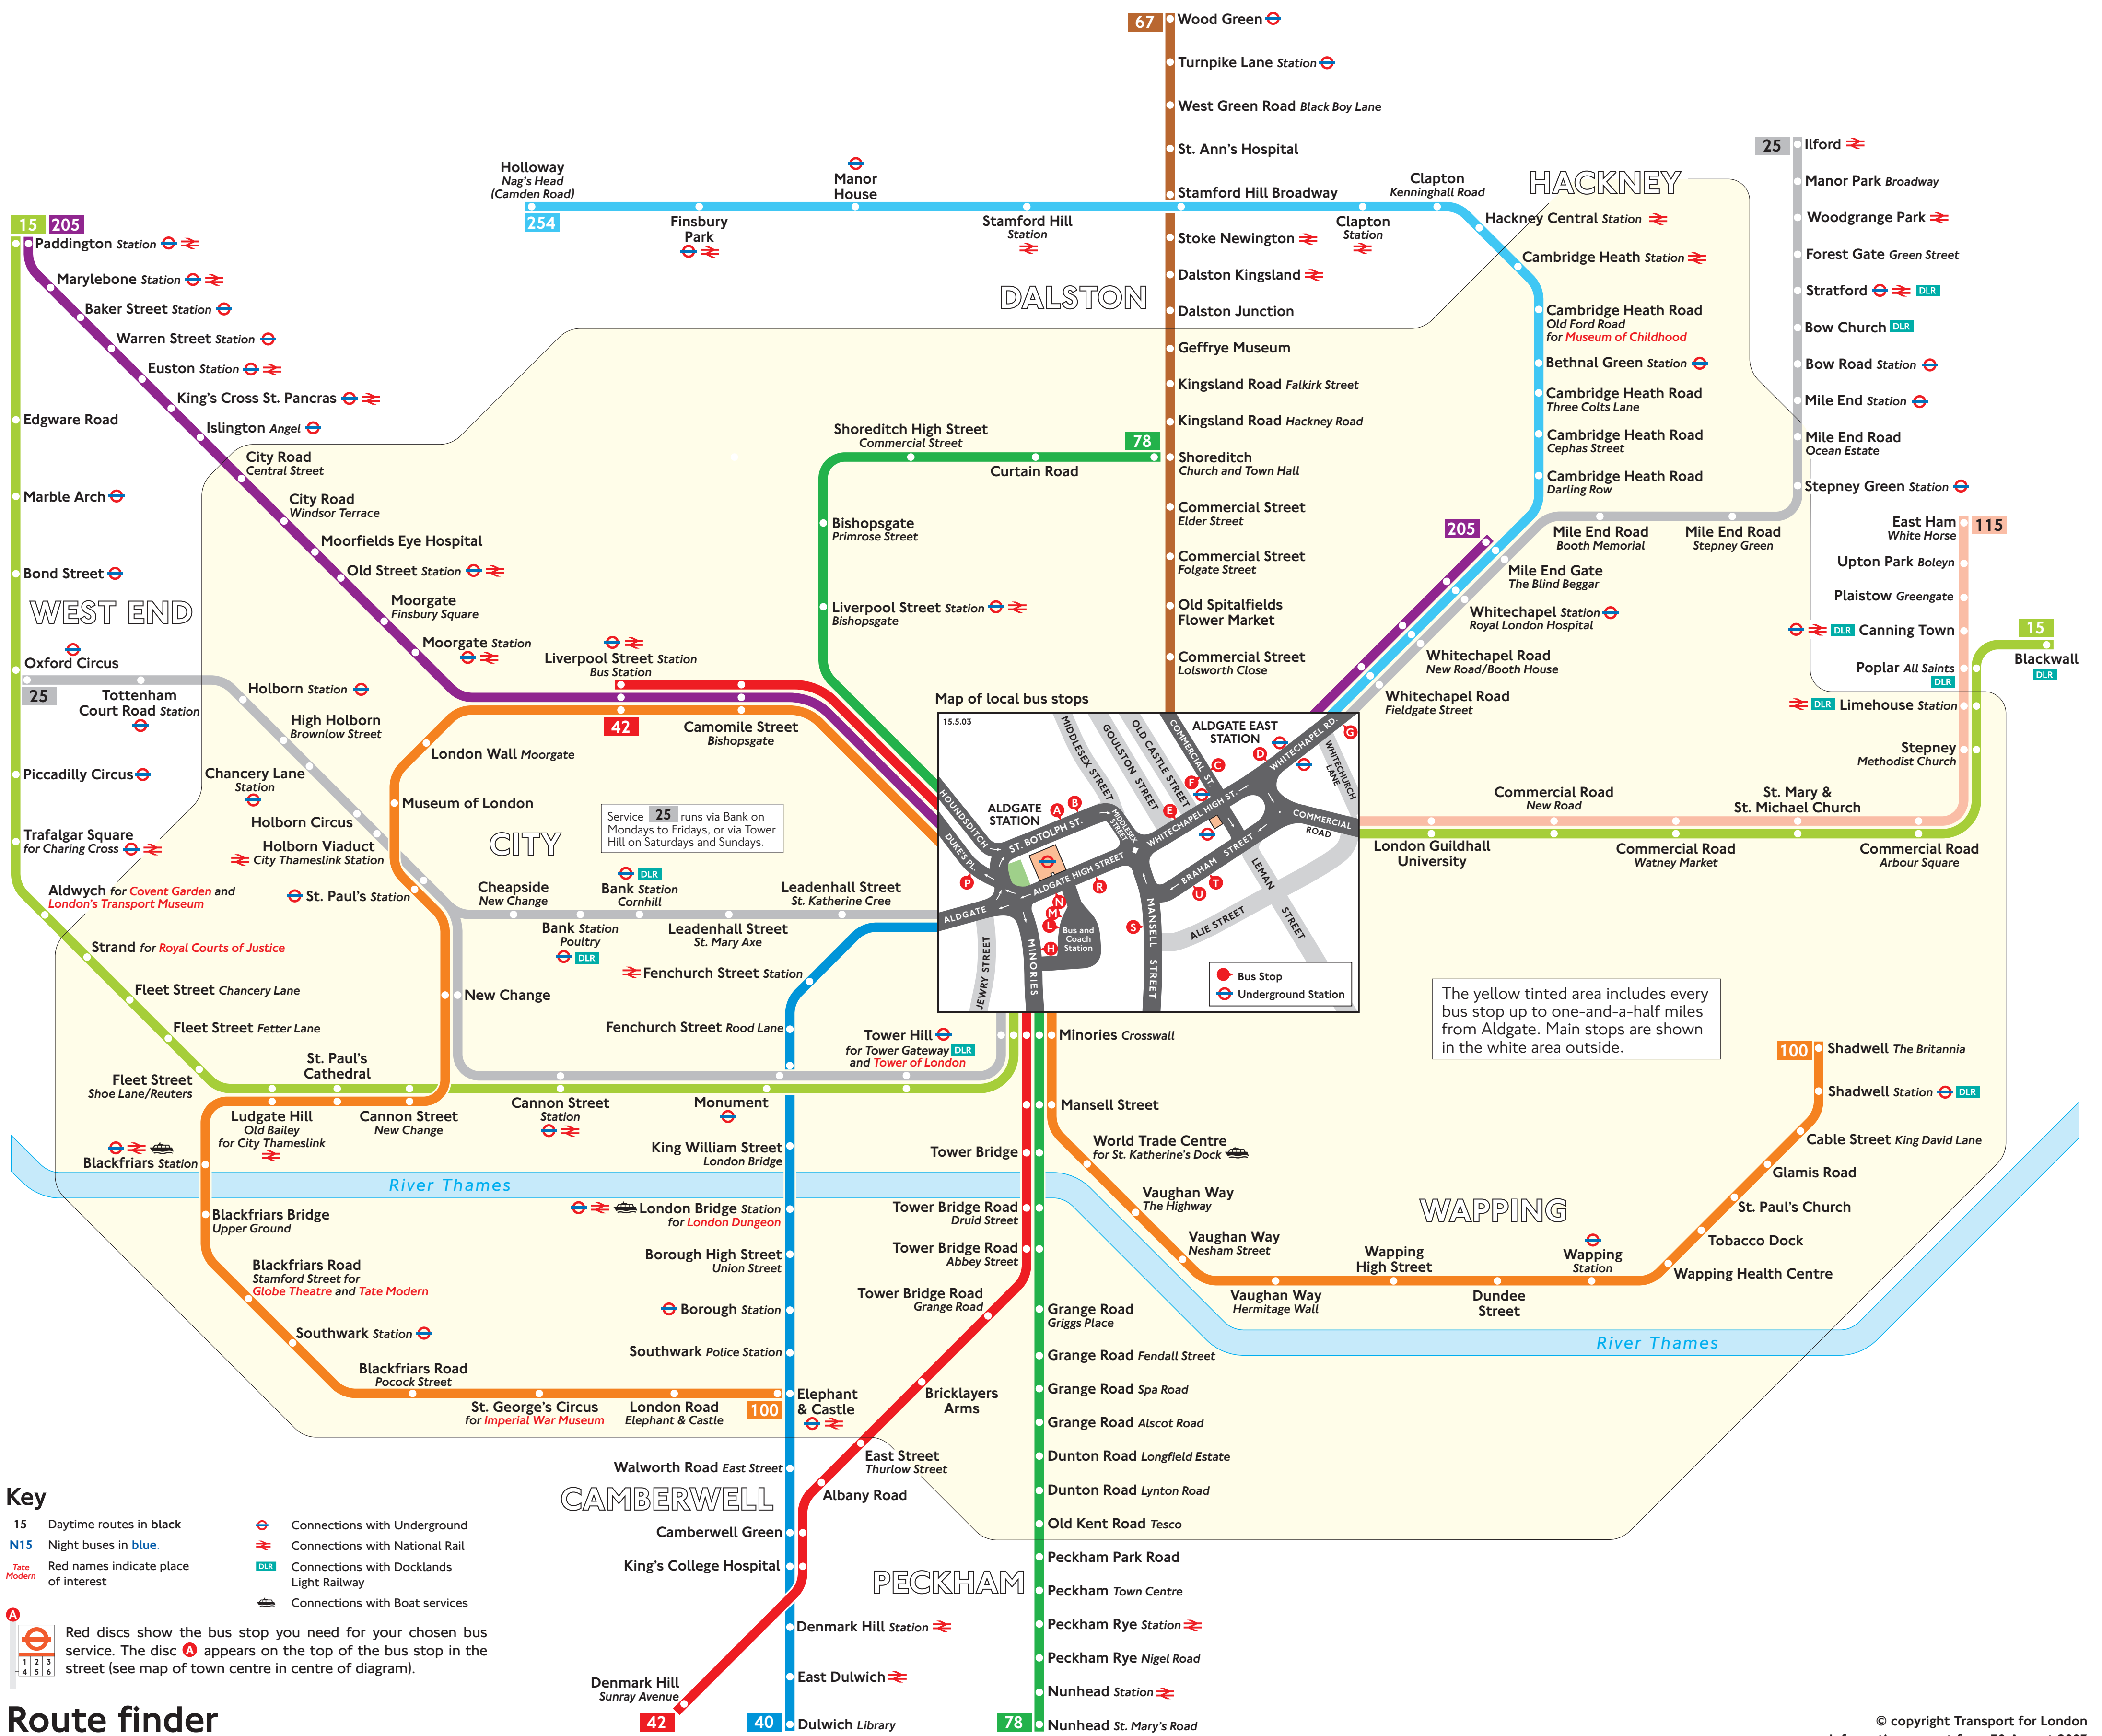

Bus services from Aldgate

Route finder

Bus service	Towards	Bus stops
15	Blackwall Station	0 0 0 0
	Paddington	0
25	Ilford	0 0 0 0
	Oxford Circus	0
40	Dulwich Library	0
42	Denmark Hill	0 0
	Liverpool Street Station	0 0 0
67	Wood Green	0 0 0
78	Nunhead	0 0
	Shoreditch	0 0 0
100	Elephant & Castle	0 0
	Shadwell Station	0 0
115	East Ham	0 0 0
205	Paddington	0 0 0 0
	Whitechapel	0 0 0
254	Holloway	0 0 0

Night buses

Bus service	Towards	Bus stops
N15	Paddington	0
	Romford	0 0
N25	Harold Hill or Hainault	0 0
	Oxford Circus	0 0
N50	East Beckton	0 0
	Trafalgar Square	0
N106	Finsbury Park	0 0 0
N253	Tottenham Court Road via Hackney	0 0 0

Destination finder

Destination	Bus service	Bus stops
A		
Aldwych for Covent Garden and London's Transport Museum	15, N15	0
B		
Baker Street Station	205	0 0 0 0
Bank Station	25 Mon-Fri, N25	0 0
	N50	0
Barking	N15	0 0
Barkingside Fullwell Cross	N25	0 0
Beckton	N50	0 0
Becontree Heath	N15	0 0
Bethnal Green Station	254, N106, N253	0 0 0
Bishopsgate Primrose Street	78	0 0 0
Blackfriars Station	100, N50	0 0 0
Blackfriars Road	100	0 0 0
Blackwall	15	0 0 0 0
Bond Street Station	15, N15	0
Borough Station	40	0
Bow Church and Bow Road	25 Mon-Fri, N25	0 0
	25 Sat-Sun	0 0
Bricklayers Arms	42	0 0
C		
Camberwell Green	40	0
	42	0 0
Cambridge Heath Station	254, N106, N253	0 0 0

Destination	Bus service	Bus stops
D		
Dalston Junction	67	0 0 0
Dalston Kingsland	67	0 0 0
Denmark Hill Sunray Avenue	42	0 0
Denmark Hill Station	40	0
Dulwich Library	40	0
Dunton Road	78	0 0
E		
East Beckton Tesco	40	0 0
East Dulwich	40	0
East Ham	115	0 0 0
	N15	0 0
Elephant & Castle	40	0
	100	0 0 0
	205	0 0 0 0
	N253	0 0 0 0
F		
Fenchurch Street Station	40	0
Finsbury Park	254, N106, N253	0 0 0
Fleet Street	15, N15	0
Forest Gate Green Street	25 Mon-Fri, N25	0 0
	25 Sat-Sun	0 0 0
G		
Gants Hill	N25	0 0
Geffrye Museum	67	0 0 0
Goodmayes	N25	0 0
Grange Road	78	0 0 0
H		
Hackney Central Station	254, N106, N253	0 0 0
Hainault	N25	0 0 0
Harold Hill	N25	0 0 0
High Holborn	25, N25	0 0
Holborn Station	25, N25	0 0
Holborn Circus	25, N25	0 0
Holborn Viaduct City Thameslink Station	25, N25	0 0
Holloway Nag's Head (Camden Road)	254, N253	0 0 0
I		
Ilford	25 Mon-Fri, N25	0 0
	25 Sat-Sun	0 0 0
Isle of Dogs	N50	0 0
Islington Angel	205	0 0 0 0