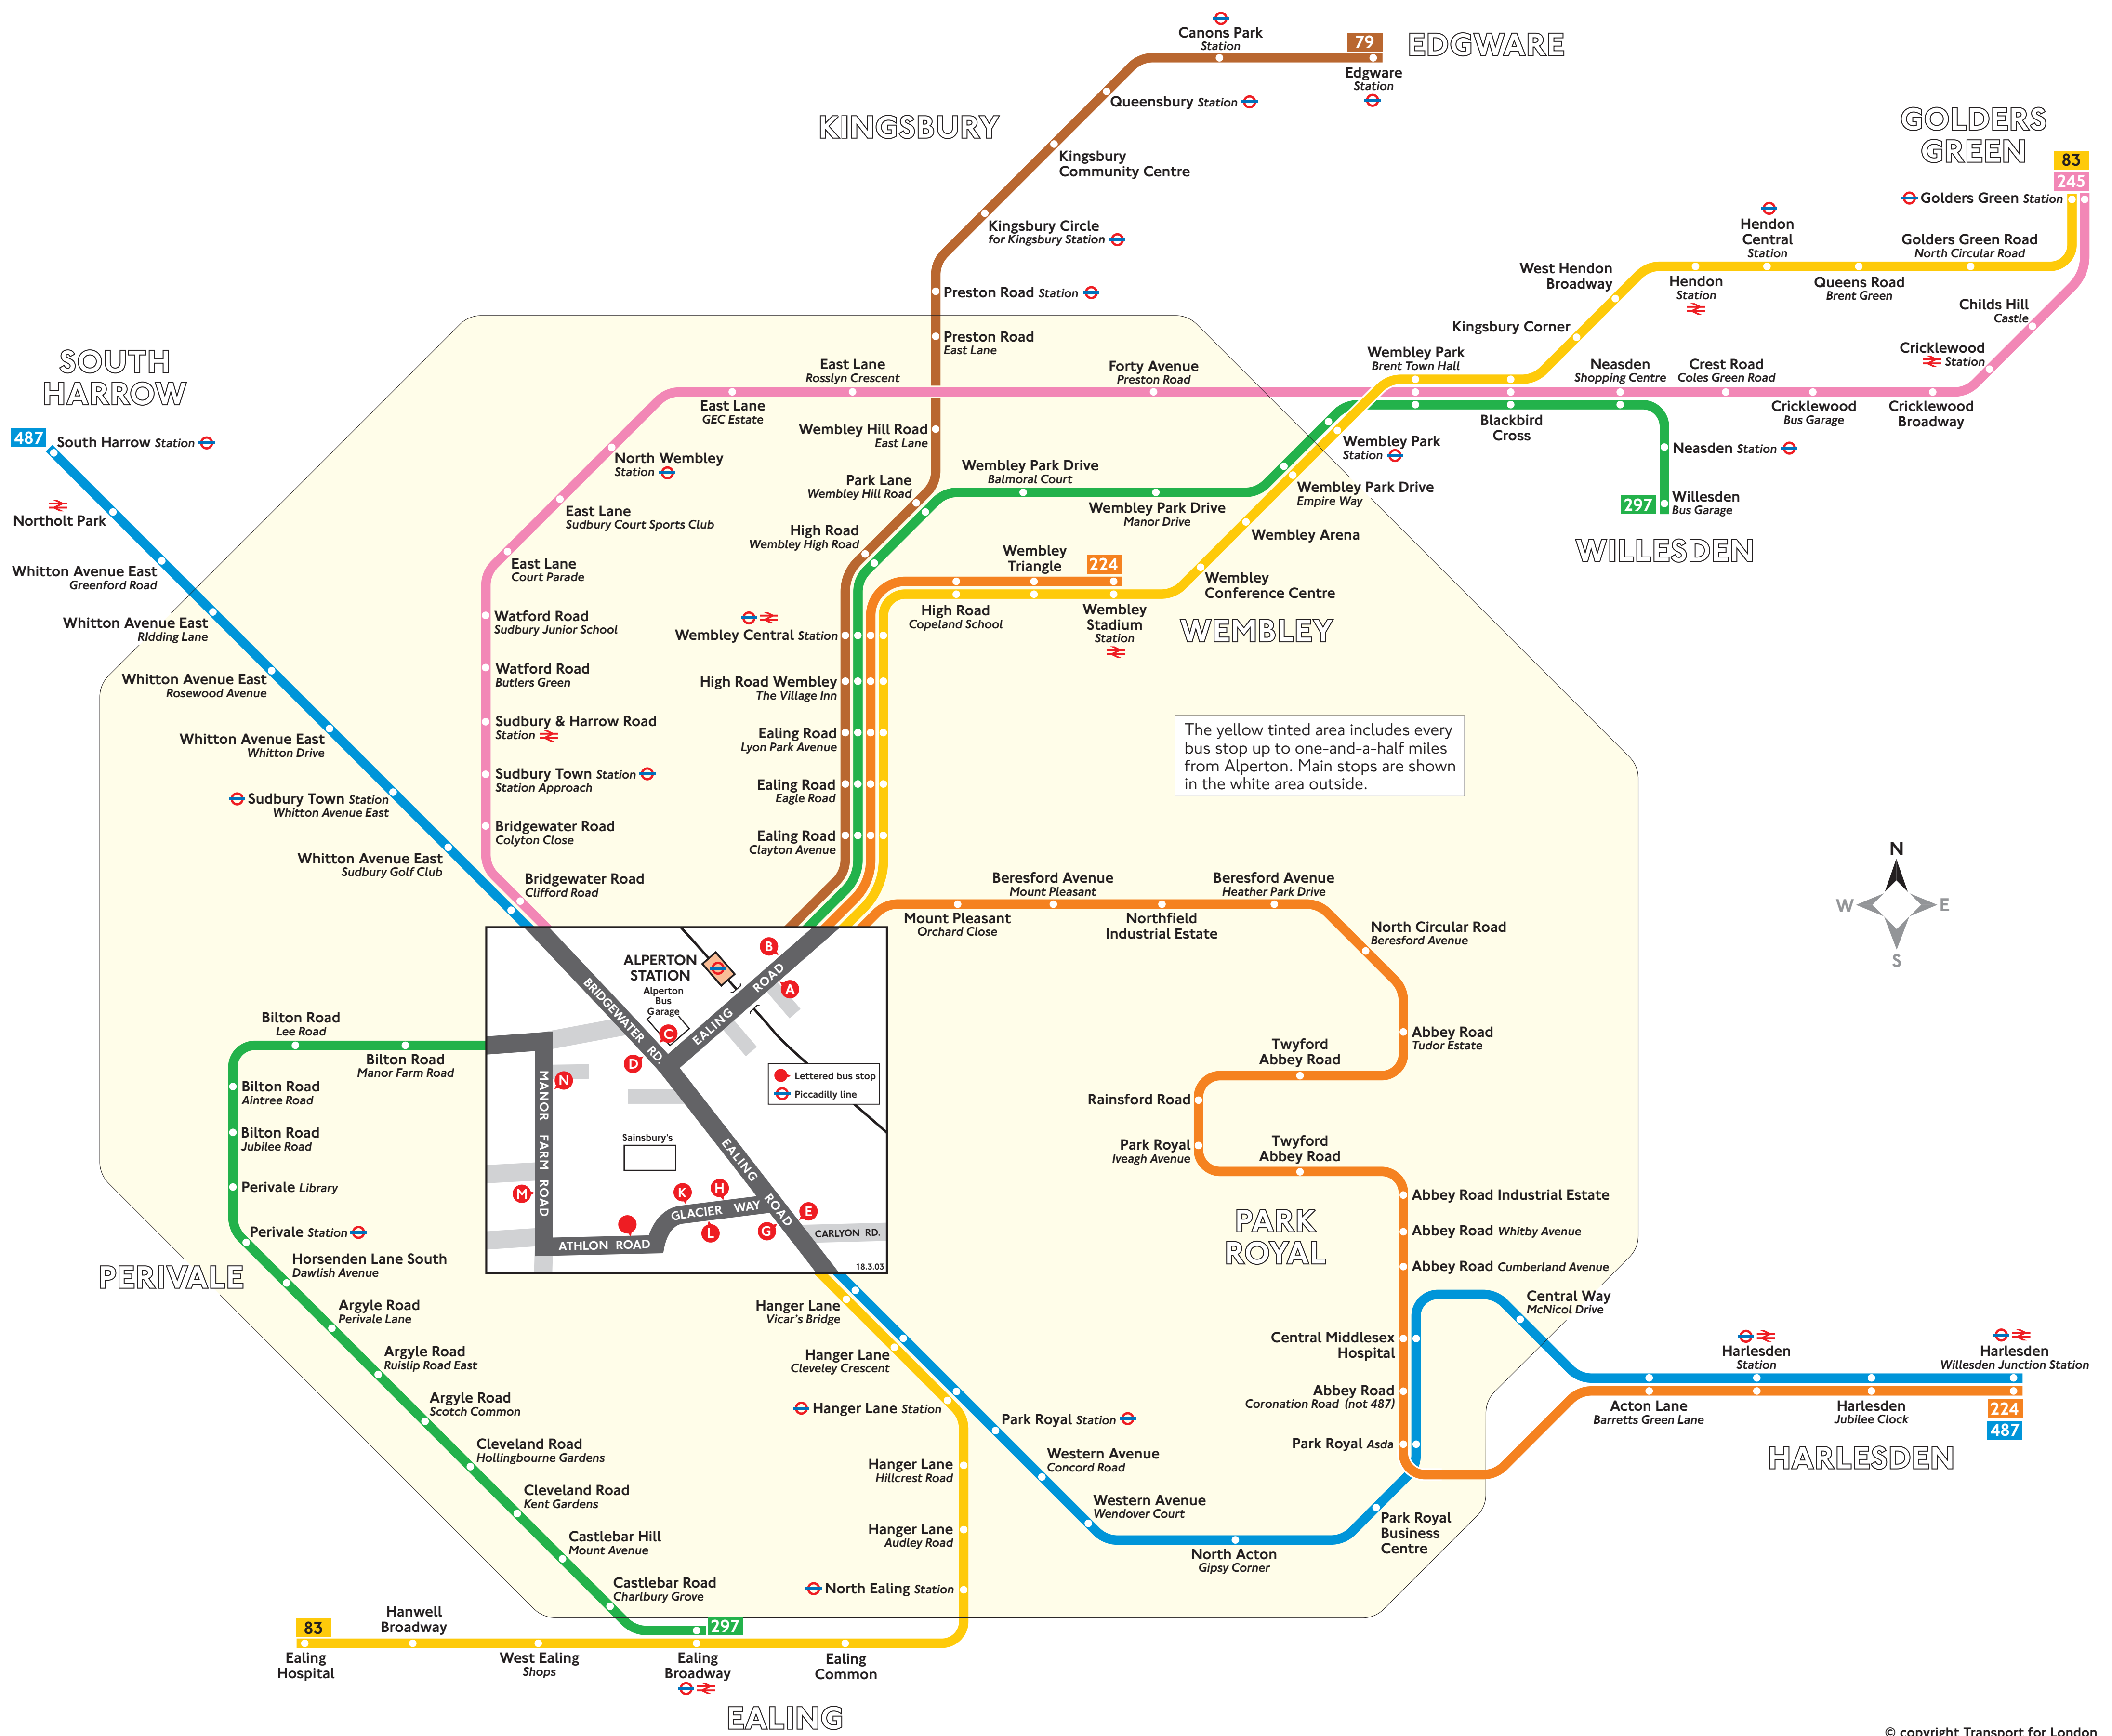

Bus services from Alperton

Key

83 Daytime routes in black
N11 Night buses in blue.

Connections with Underground
Connections with National Rail

Red discs show the bus stop you need for your chosen bus service. The disc A appears on the top of the bus stop in the street (see map of town centre in centre of diagram).

Route finder

Bus service	Towards	Bus stops
79	Edgware	0 0
83	Ealing Hospital	0 0
	Golders Green	0 0
224	Harlesden Willesden Junction	0 0
	Wembley Stadium Station	0 0
245	Golders Green	0 0
297	Ealing Broadway	0 0 0
	Willesden	0 0 0
487	Harlesden Willesden Junction	0 0
	South Harrow	0 0

Night buses

Bus service	Towards	Bus stops
N11	Liverpool Street Station	0 0 0
	Wembley Central Station	0 0 0
N83	Ealing Hospital	0 0
	Golders Green	0 0

Destination finder

Destination	Bus service	Bus stops
A		
Abbey Road Coronation Road, Cumberland Avenue, Tudor Estate and Whitby Avenue	224	0 0
Abbey Road Industrial Estate	224	0 0
Acton Lane Barretts Green Lane	224 487	0 0 0 0
Acton Town	N11	0 0 0
Argyle Road Perivale Lane, Ruislip Road East and Scotch Common	297, N11	0 0 0
B		
Beresford Avenue Heather Park Drive and Mount Pleasant	224	0 0

Destination	Bus service	Bus stops
Bilton Road Aintree Road, Jubilee Road, Lee Road and Manor Farm Road	297, N11	0 0 0
Blackbird Cross	83, N83 245 297	0 0 0 0 0 0 0
Bridgewater Road Clifford Road	245 487	0 0 0 0
Bridgewater Road Colyton Close	245	0 0
C		
Canons Park Station	79	0 0
Castlebar Hill Mount Avenue	297	0 0 0
Castlebar Road Charlbury Grove	297	0 0 0
Central Middlesex Hospital	224 487	0 0 0 0
Central Way McNicol Drive	487	0 0
Chelsea	N11	0 0 0
Childs Hill Castle	245	0 0
Cleveland Road Hollingbourne Gardens and Kent Gardens	297	0 0 0
Crest Road Coles Green Road	245	0 0
Cricklewood Bus Garage	245	0 0
Cricklewood Station	245	0 0
Cricklewood Broadway	245	0 0
E		
Ealing Broadway	83, N83 297	0 0 0 0 0
Ealing Common	83, N83	0 0
Ealing Hospital	83, N83	0 0
Ealing Road Clayton Avenue, Eagle Road and Lyon Park Avenue	79, 224 83, N83 297, N11	0 0 0 0 0 0 0
F		
East Lane Court Parade, GEC Estate, Rosslyn Crescent and Sudbury Court Sports Club	245	0 0
Edgware Station	79	0 0
G		
Golders Green Station	83, N83 245	0 0 0 0
Golders Green Road North Circular Road	83, N83	0 0
H		
Hammersmith	N11	0 0 0
Hanger Lane Audley Road and Hillcrest Road	83, N83	0 0