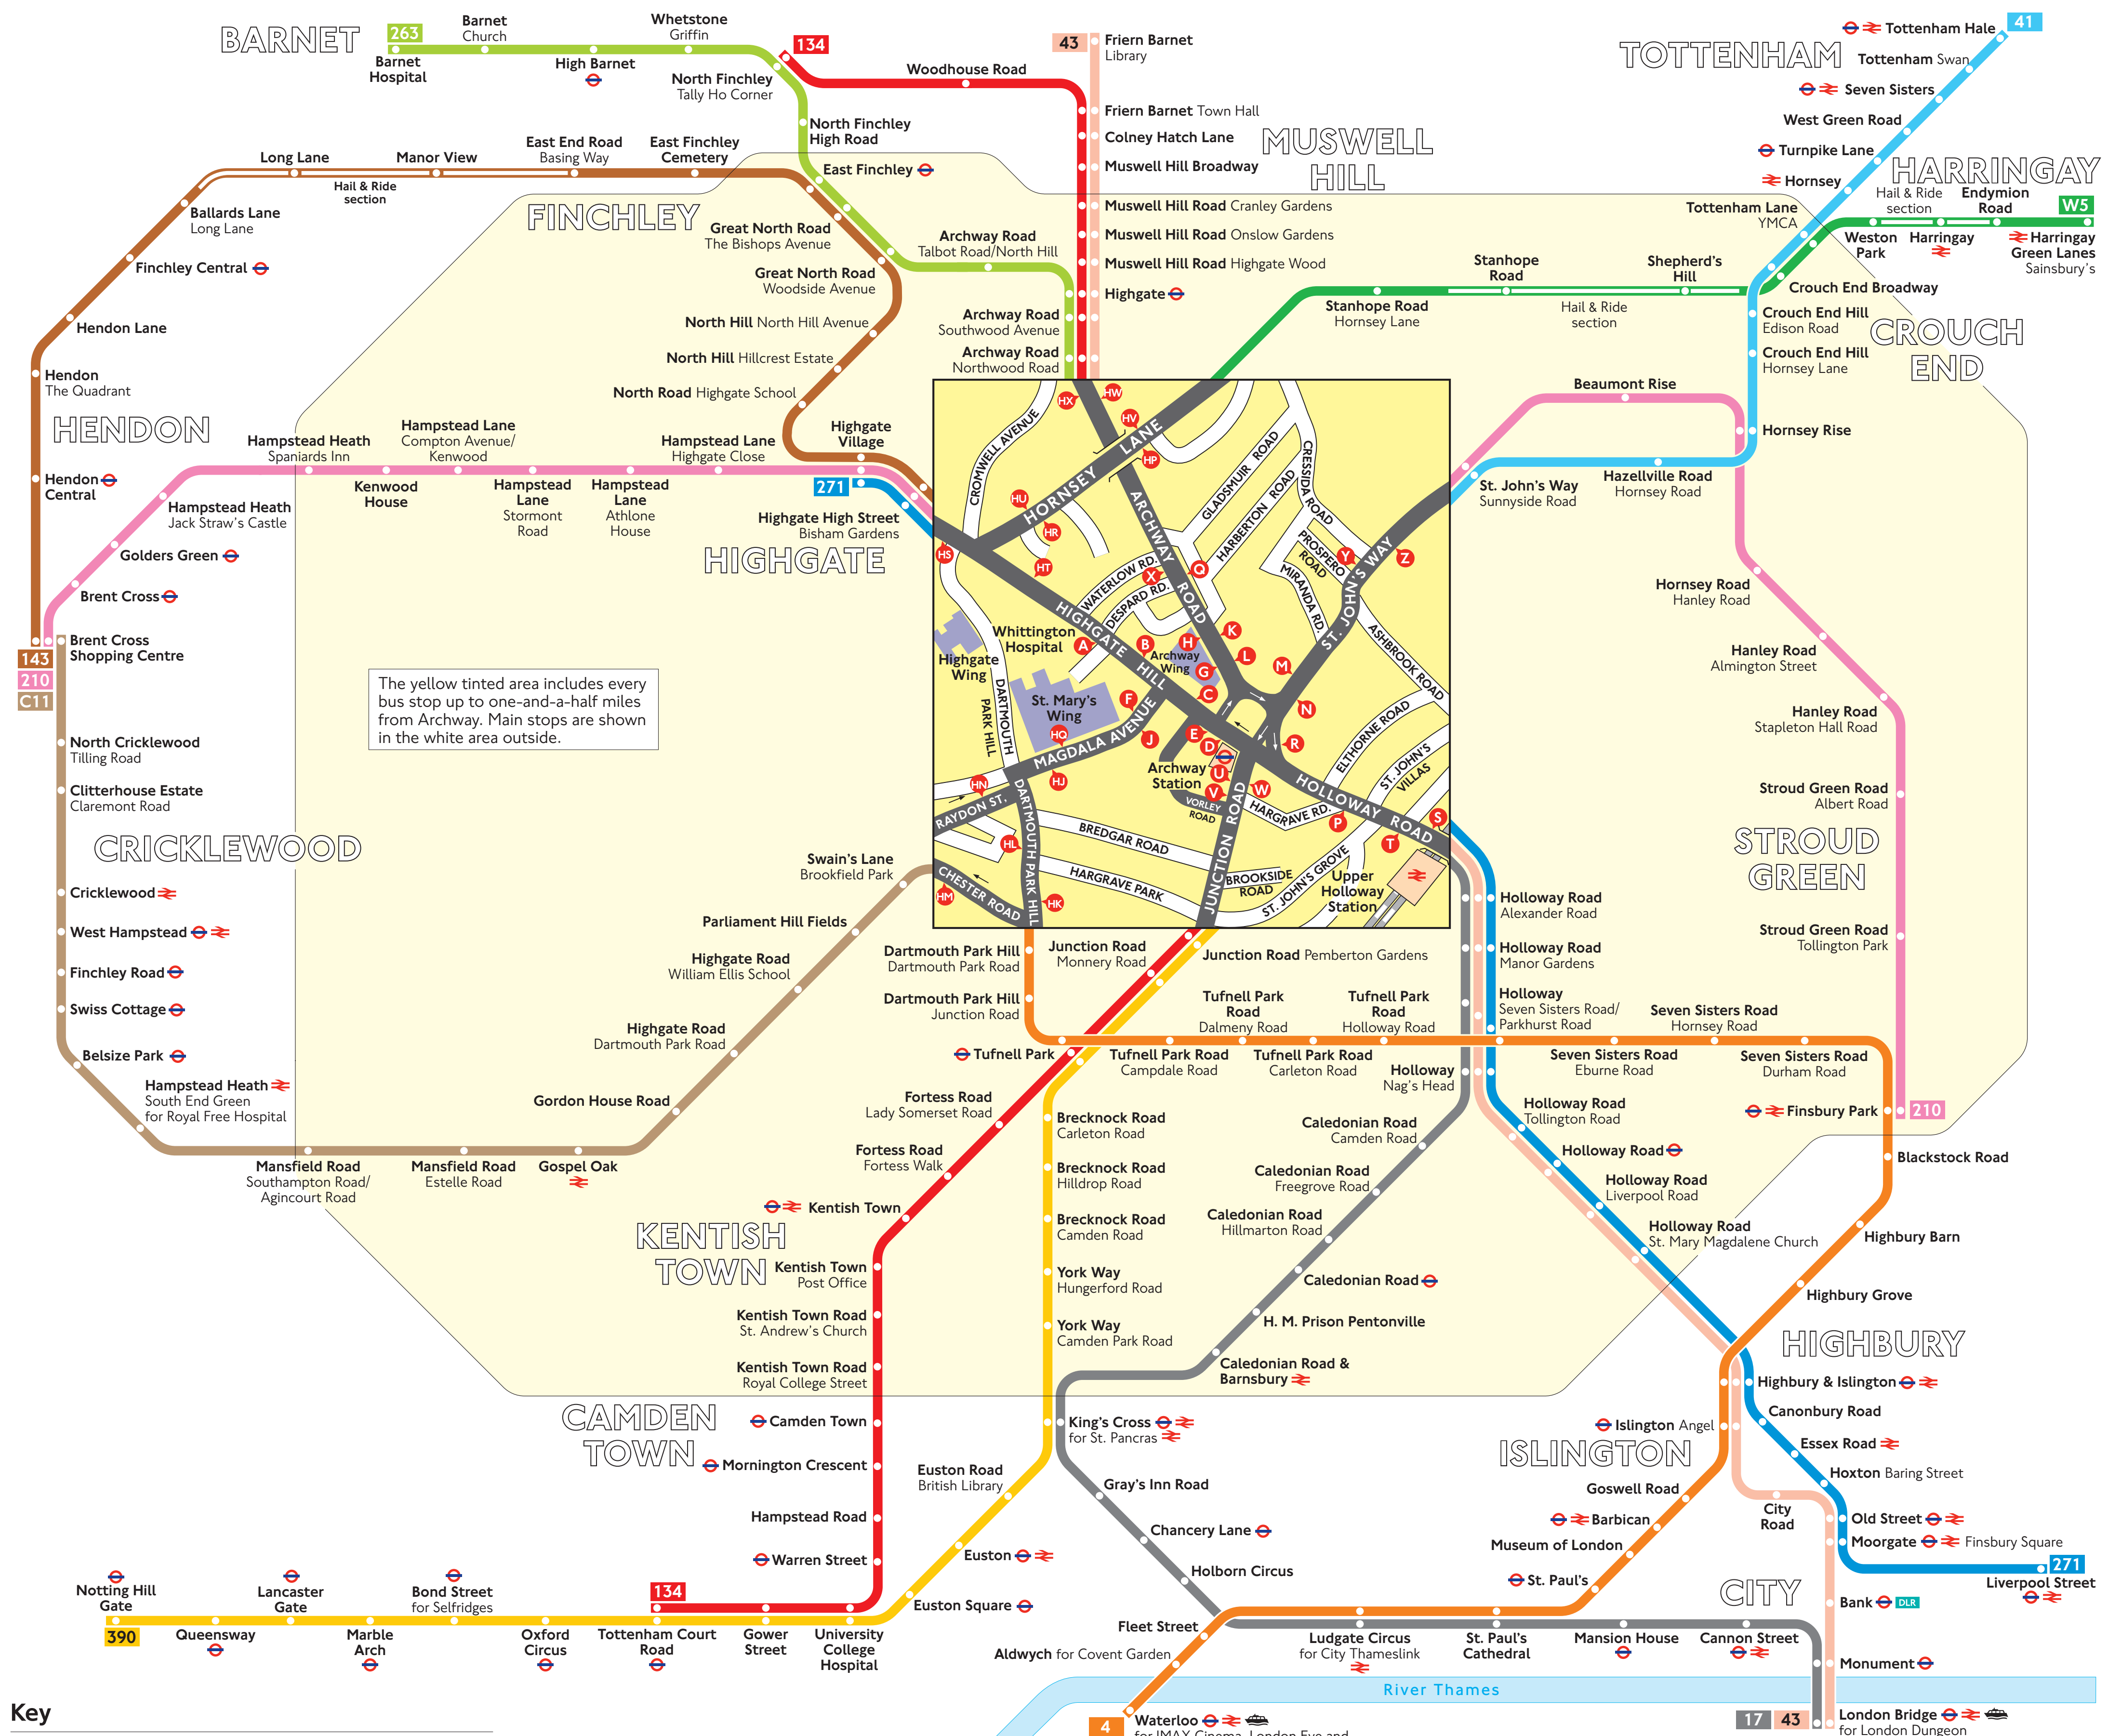

# Buses from Archway

**Key**

- ▲ Saturdays and Sundays (and every night)
- ⊕ Connections with Underground
- ⊕ Connections with National Rail
- DLR Connections with Docklands Light Railway
- ⊕ Connections with river boats

Red discs show the bus stop you need for your chosen bus service. The disc **A** appears on the top of the bus stop in the street (see map of town centre in diagram).

## Route finder

Day buses including 24-hour services

Bus route	Towards	Bus stops
4	Waterloo	HJ HK J U
17	London Bridge	R S U
41	Tottenham Hale	M U Y
43	Friern Barnet	D G HK P T X
134	North Finchley	D G HK V X
143	Tottenham Court Road	H K O W
210	Brent Cross Shopping Centre	A E HS N Z
263	Barnet Hospital	D H HK V X
271	Highgate Village	A E HS P T
390	Notting Hill Gate	W
C11	Brent Cross Shopping Centre	HJ HK HM J U
W5	Harringay	A E HL HV U

## Night buses

For night bus information, please see separate poster