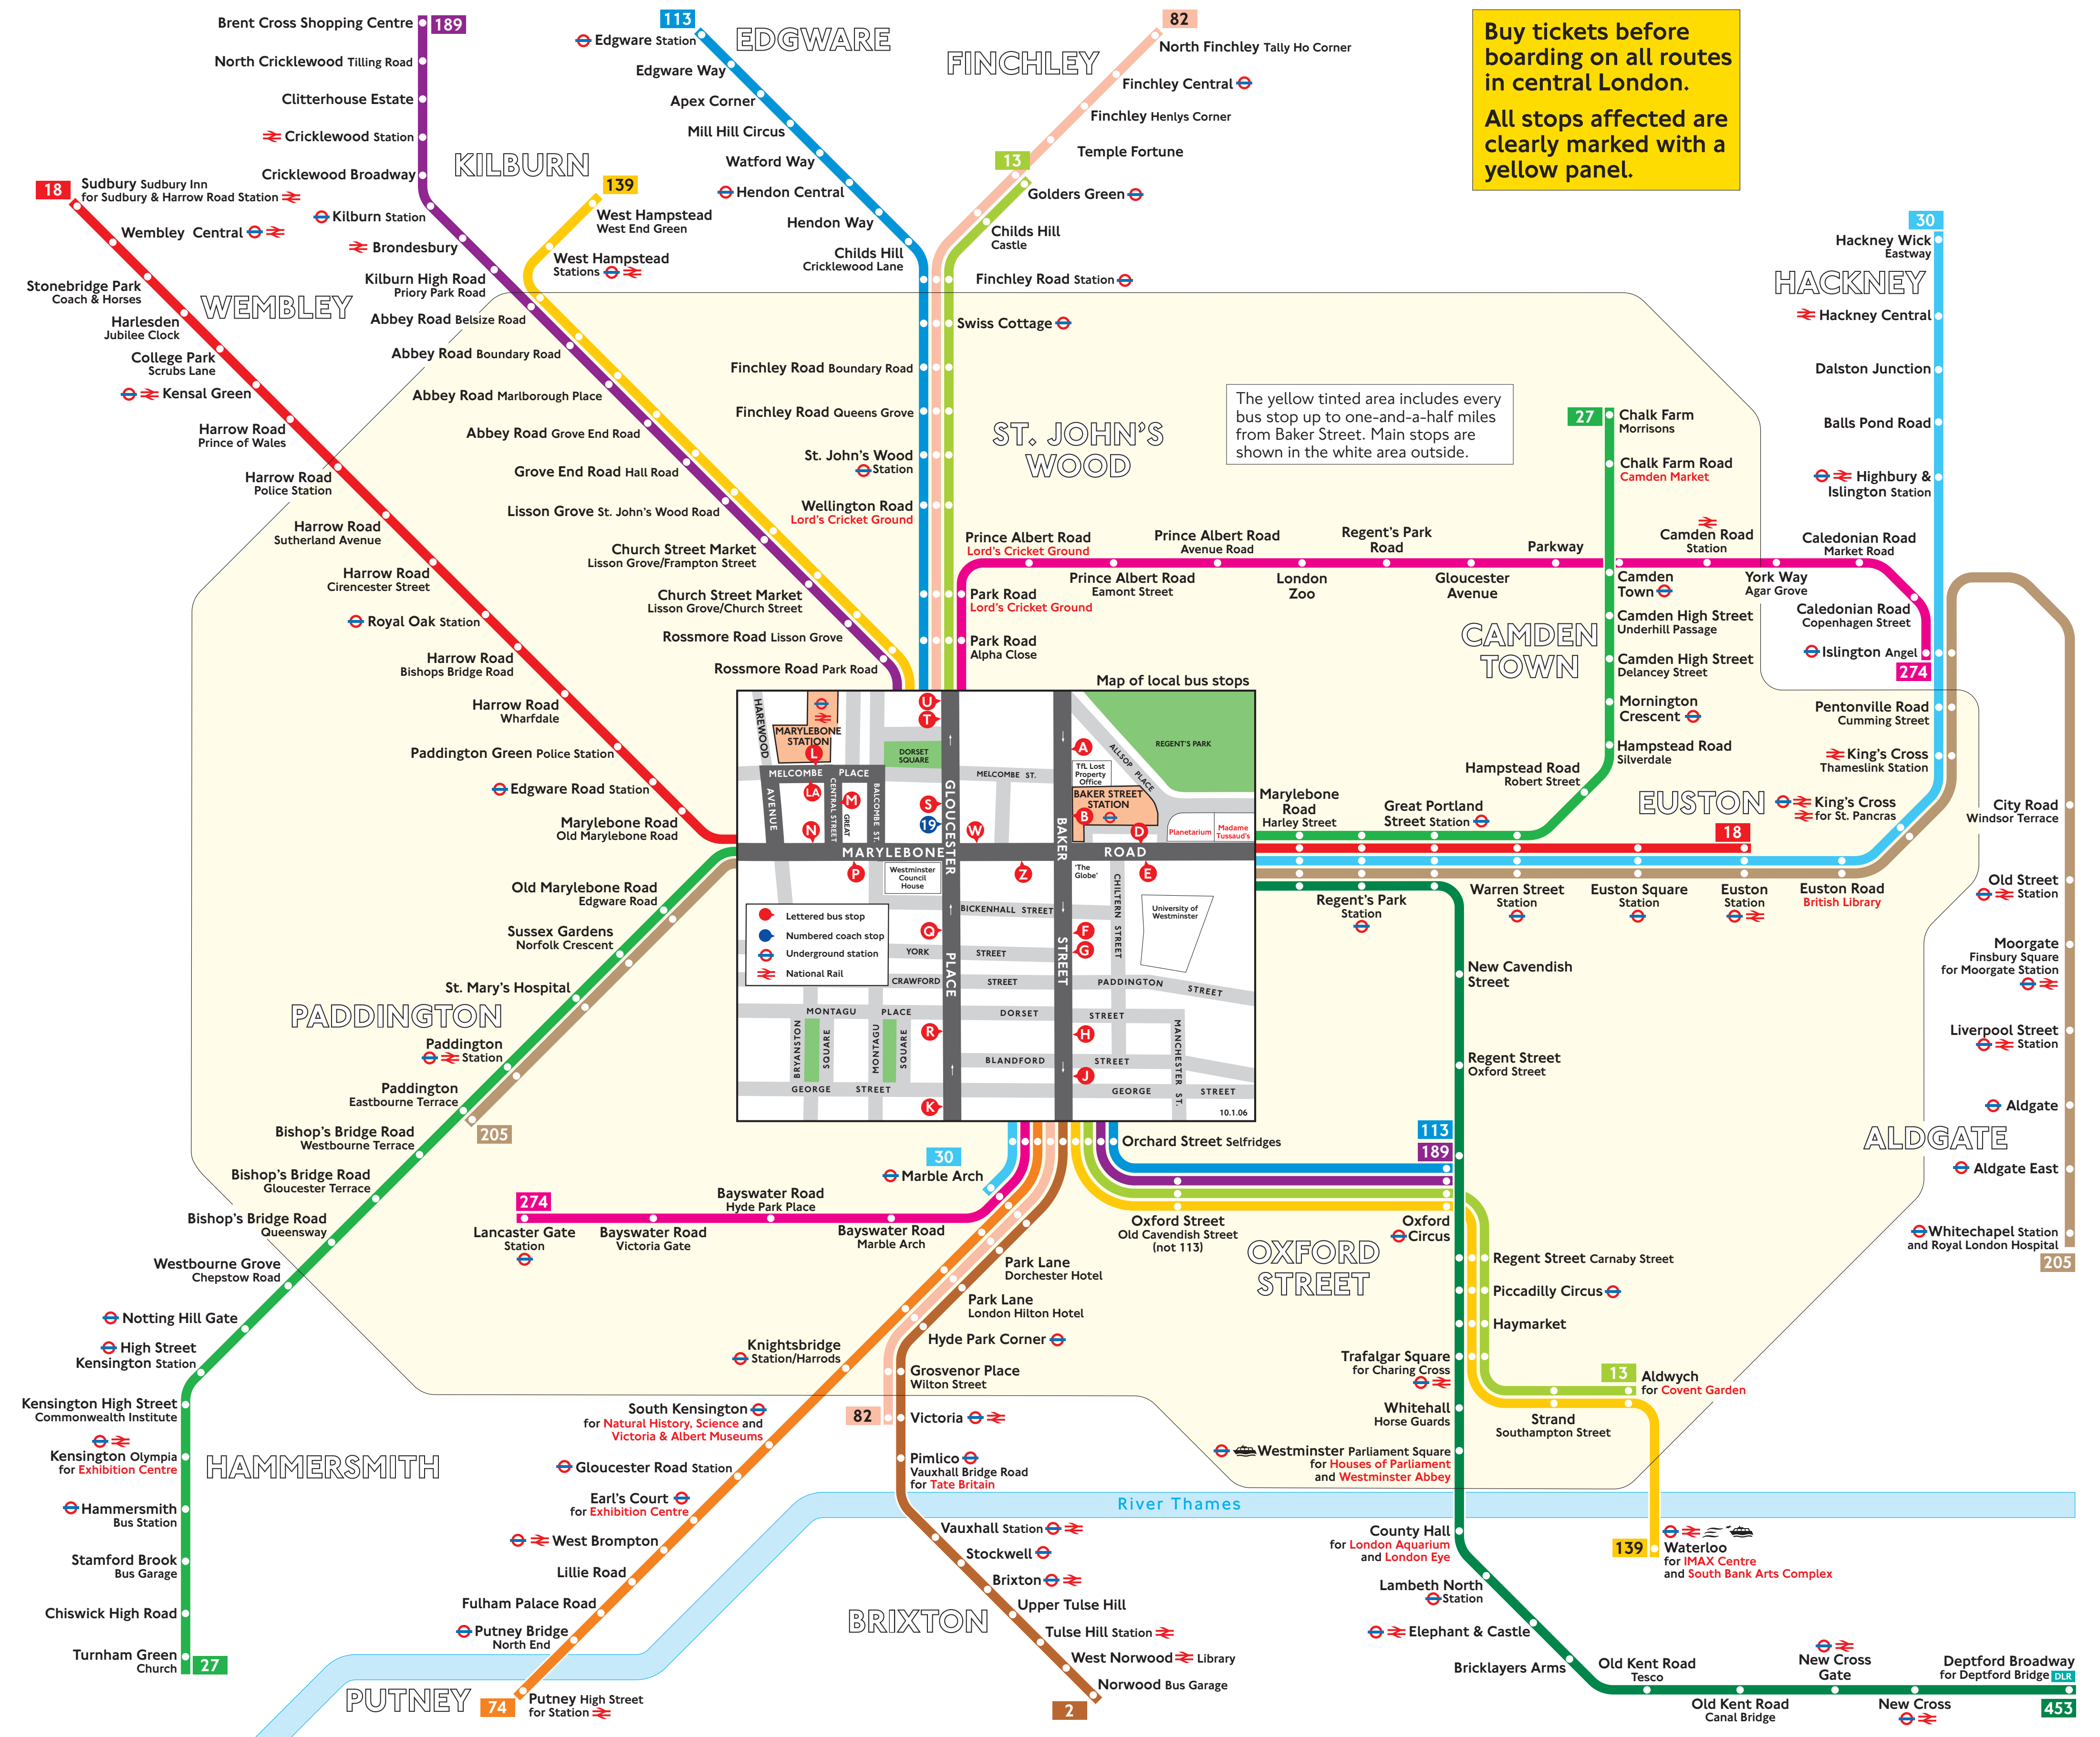

Bus services from Baker Street

Buy tickets before boarding on all routes in central London. All stops affected are clearly marked with a yellow panel.

The yellow tinted area includes every bus stop up to one-and-a-half miles from Baker Street. Main stops are shown in the white area outside.