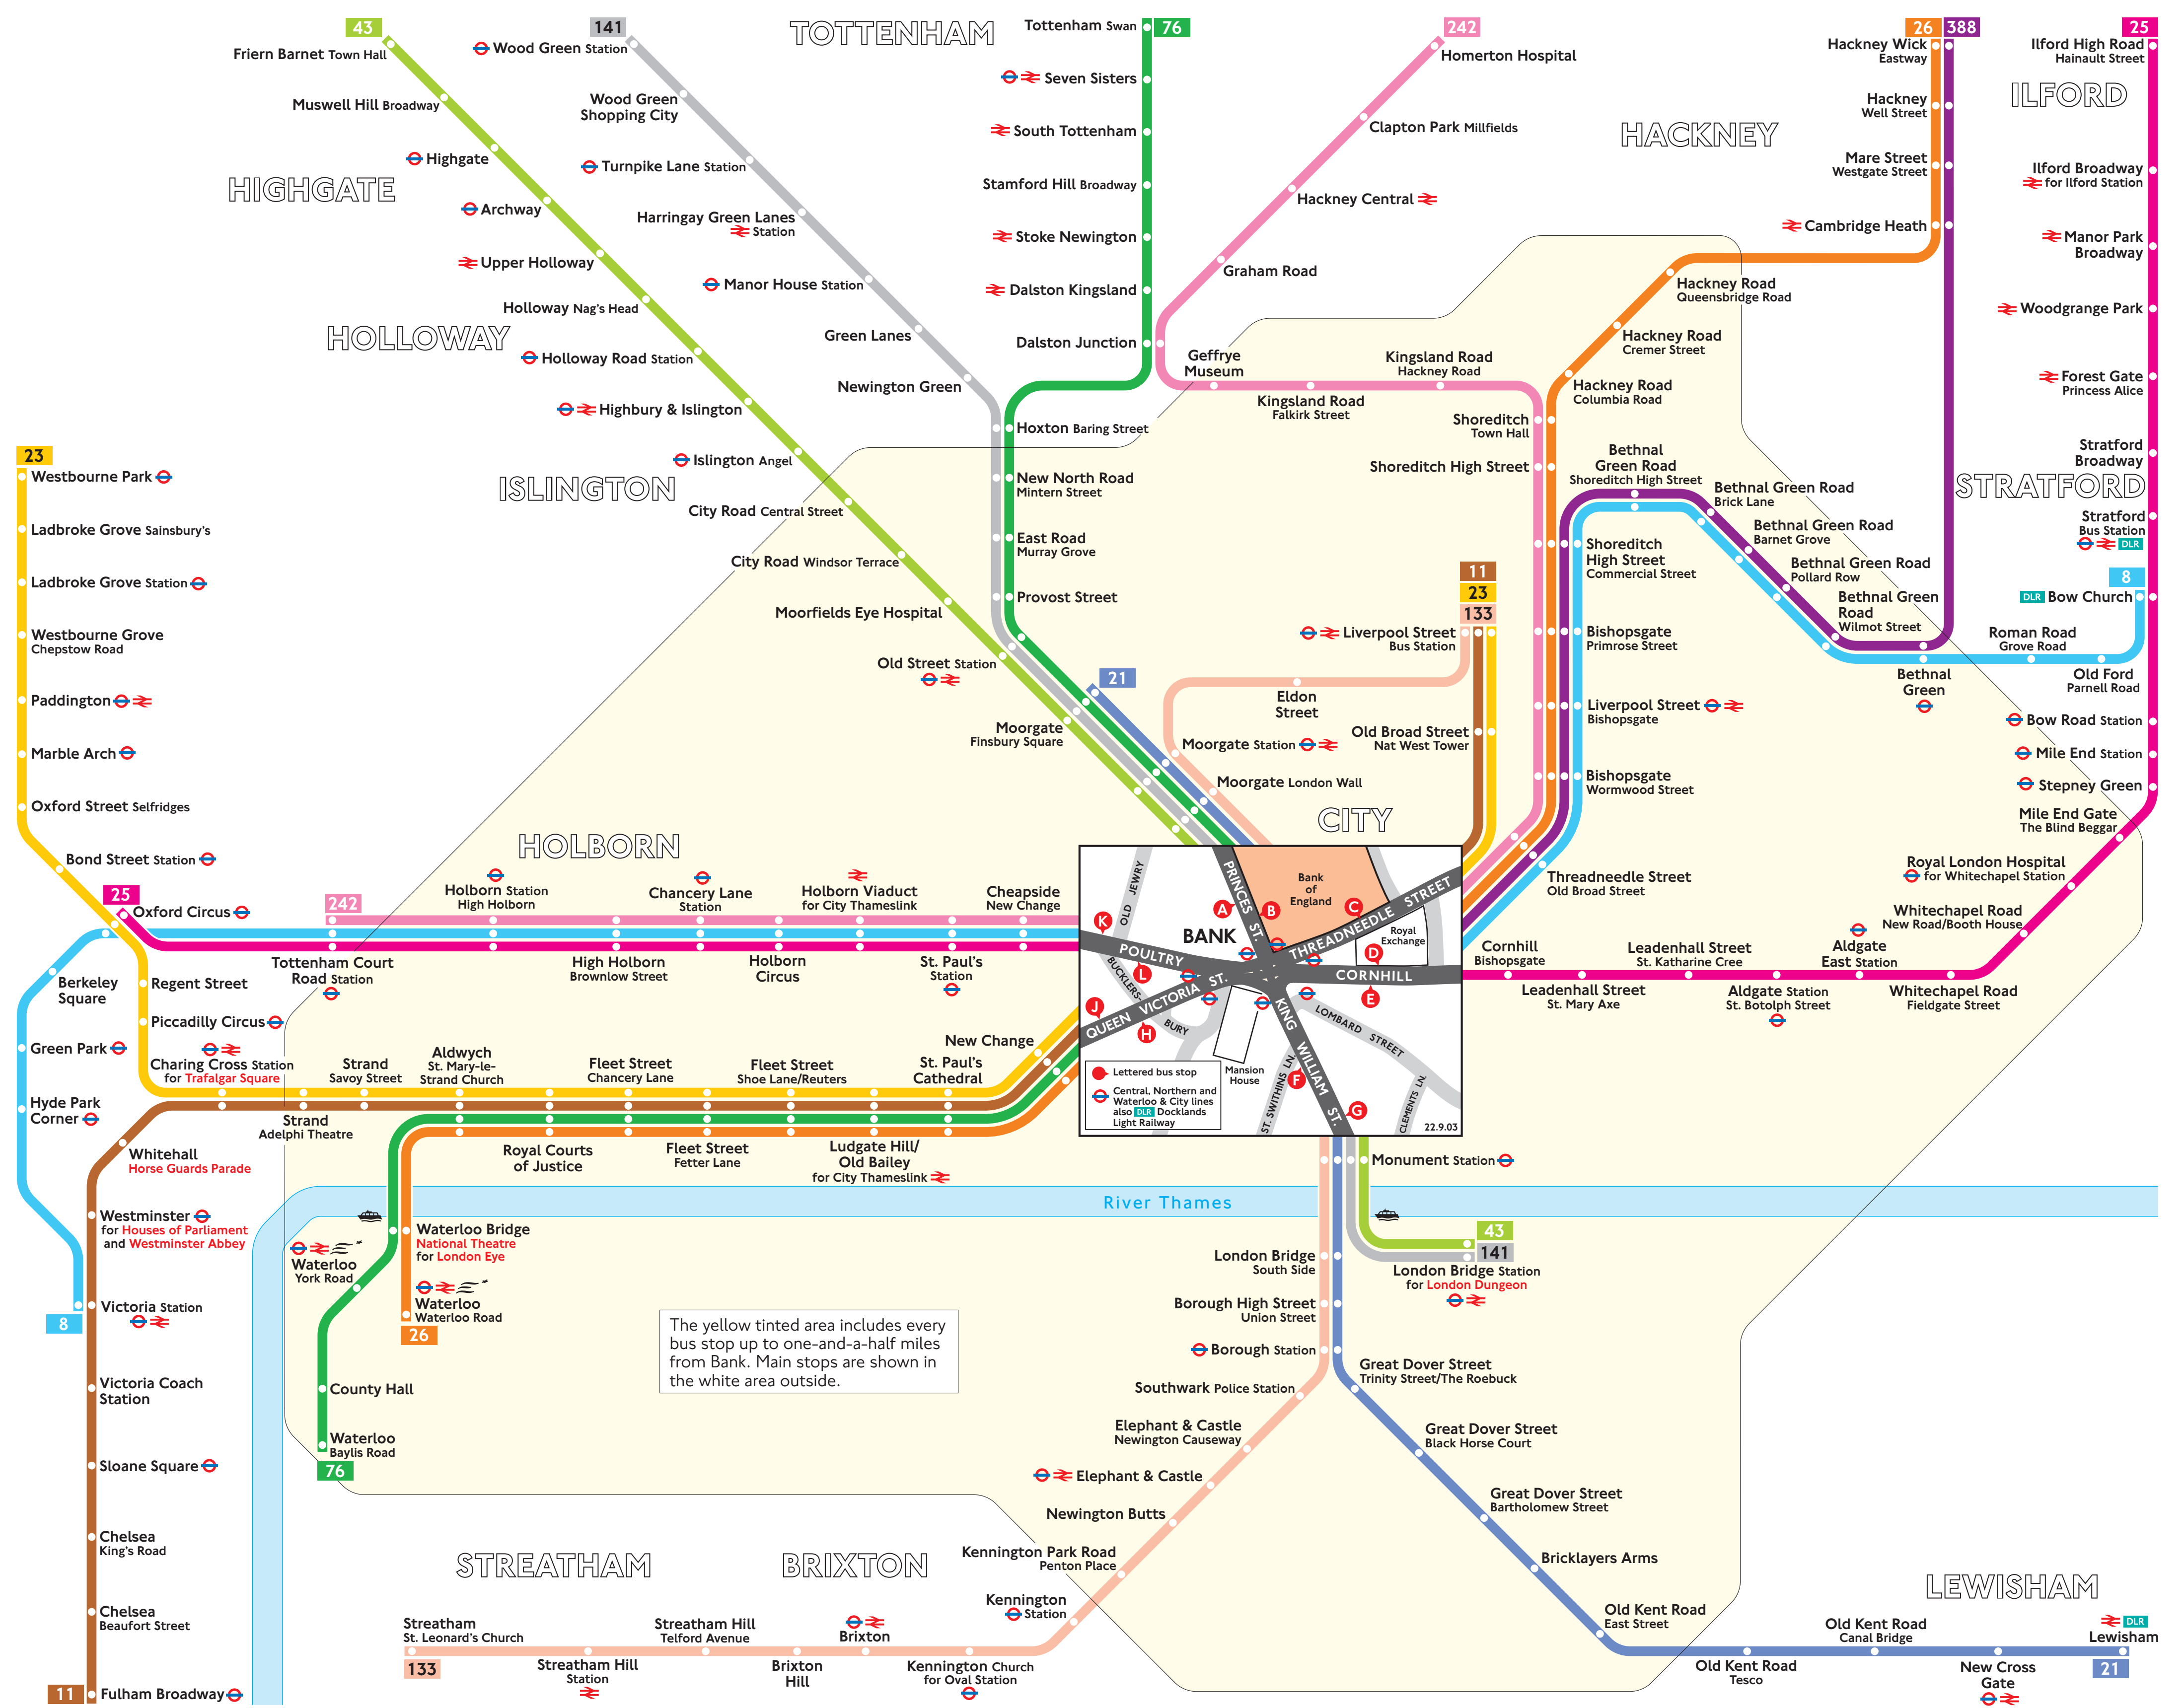

Key

- 8 Daytime routes in black
- N11 Night buses in blue
- Red names indicate place of interest
- Connections with Underground
- Connections with National Rail
- Connections with Docklands Light Railway
- Connections with boat services
- On Saturdays and Sundays bus 25 runs via Cannon Street and Monument
- All day Mondays to Saturdays and Sundays after about 1600
- Red discs show the bus stop you need for your chosen bus service. The disc appears on the top of the bus stop in the street (see map of town centre in centre of diagram).

Route finder

Bus service	Towards	Bus stops
8	Bow Church Victoria	○ ○
11	Fulham Broadway	○
21	Lewisham Moorgate	○ ○
23	Liverpool Street Station Westbourne Park	○ ○
25	Ilford Monday to Friday ★ Oxford Circus Monday to Friday ★	○ ○
26	Hackney Wick Waterloo	○ ○
43	Friern Barnet ♦	○ ○
76	London Bridge Station ♦ Tottenham	○ ○
133	Waterloo Baylis Road Liverpool Street Station Strettham	○ ○ ○ ○
141	London Bridge Station Wood Green	○ ○
242	Homerton Hospital	○
388	Tottenham Court Road Station Hackney Wick	○ ○