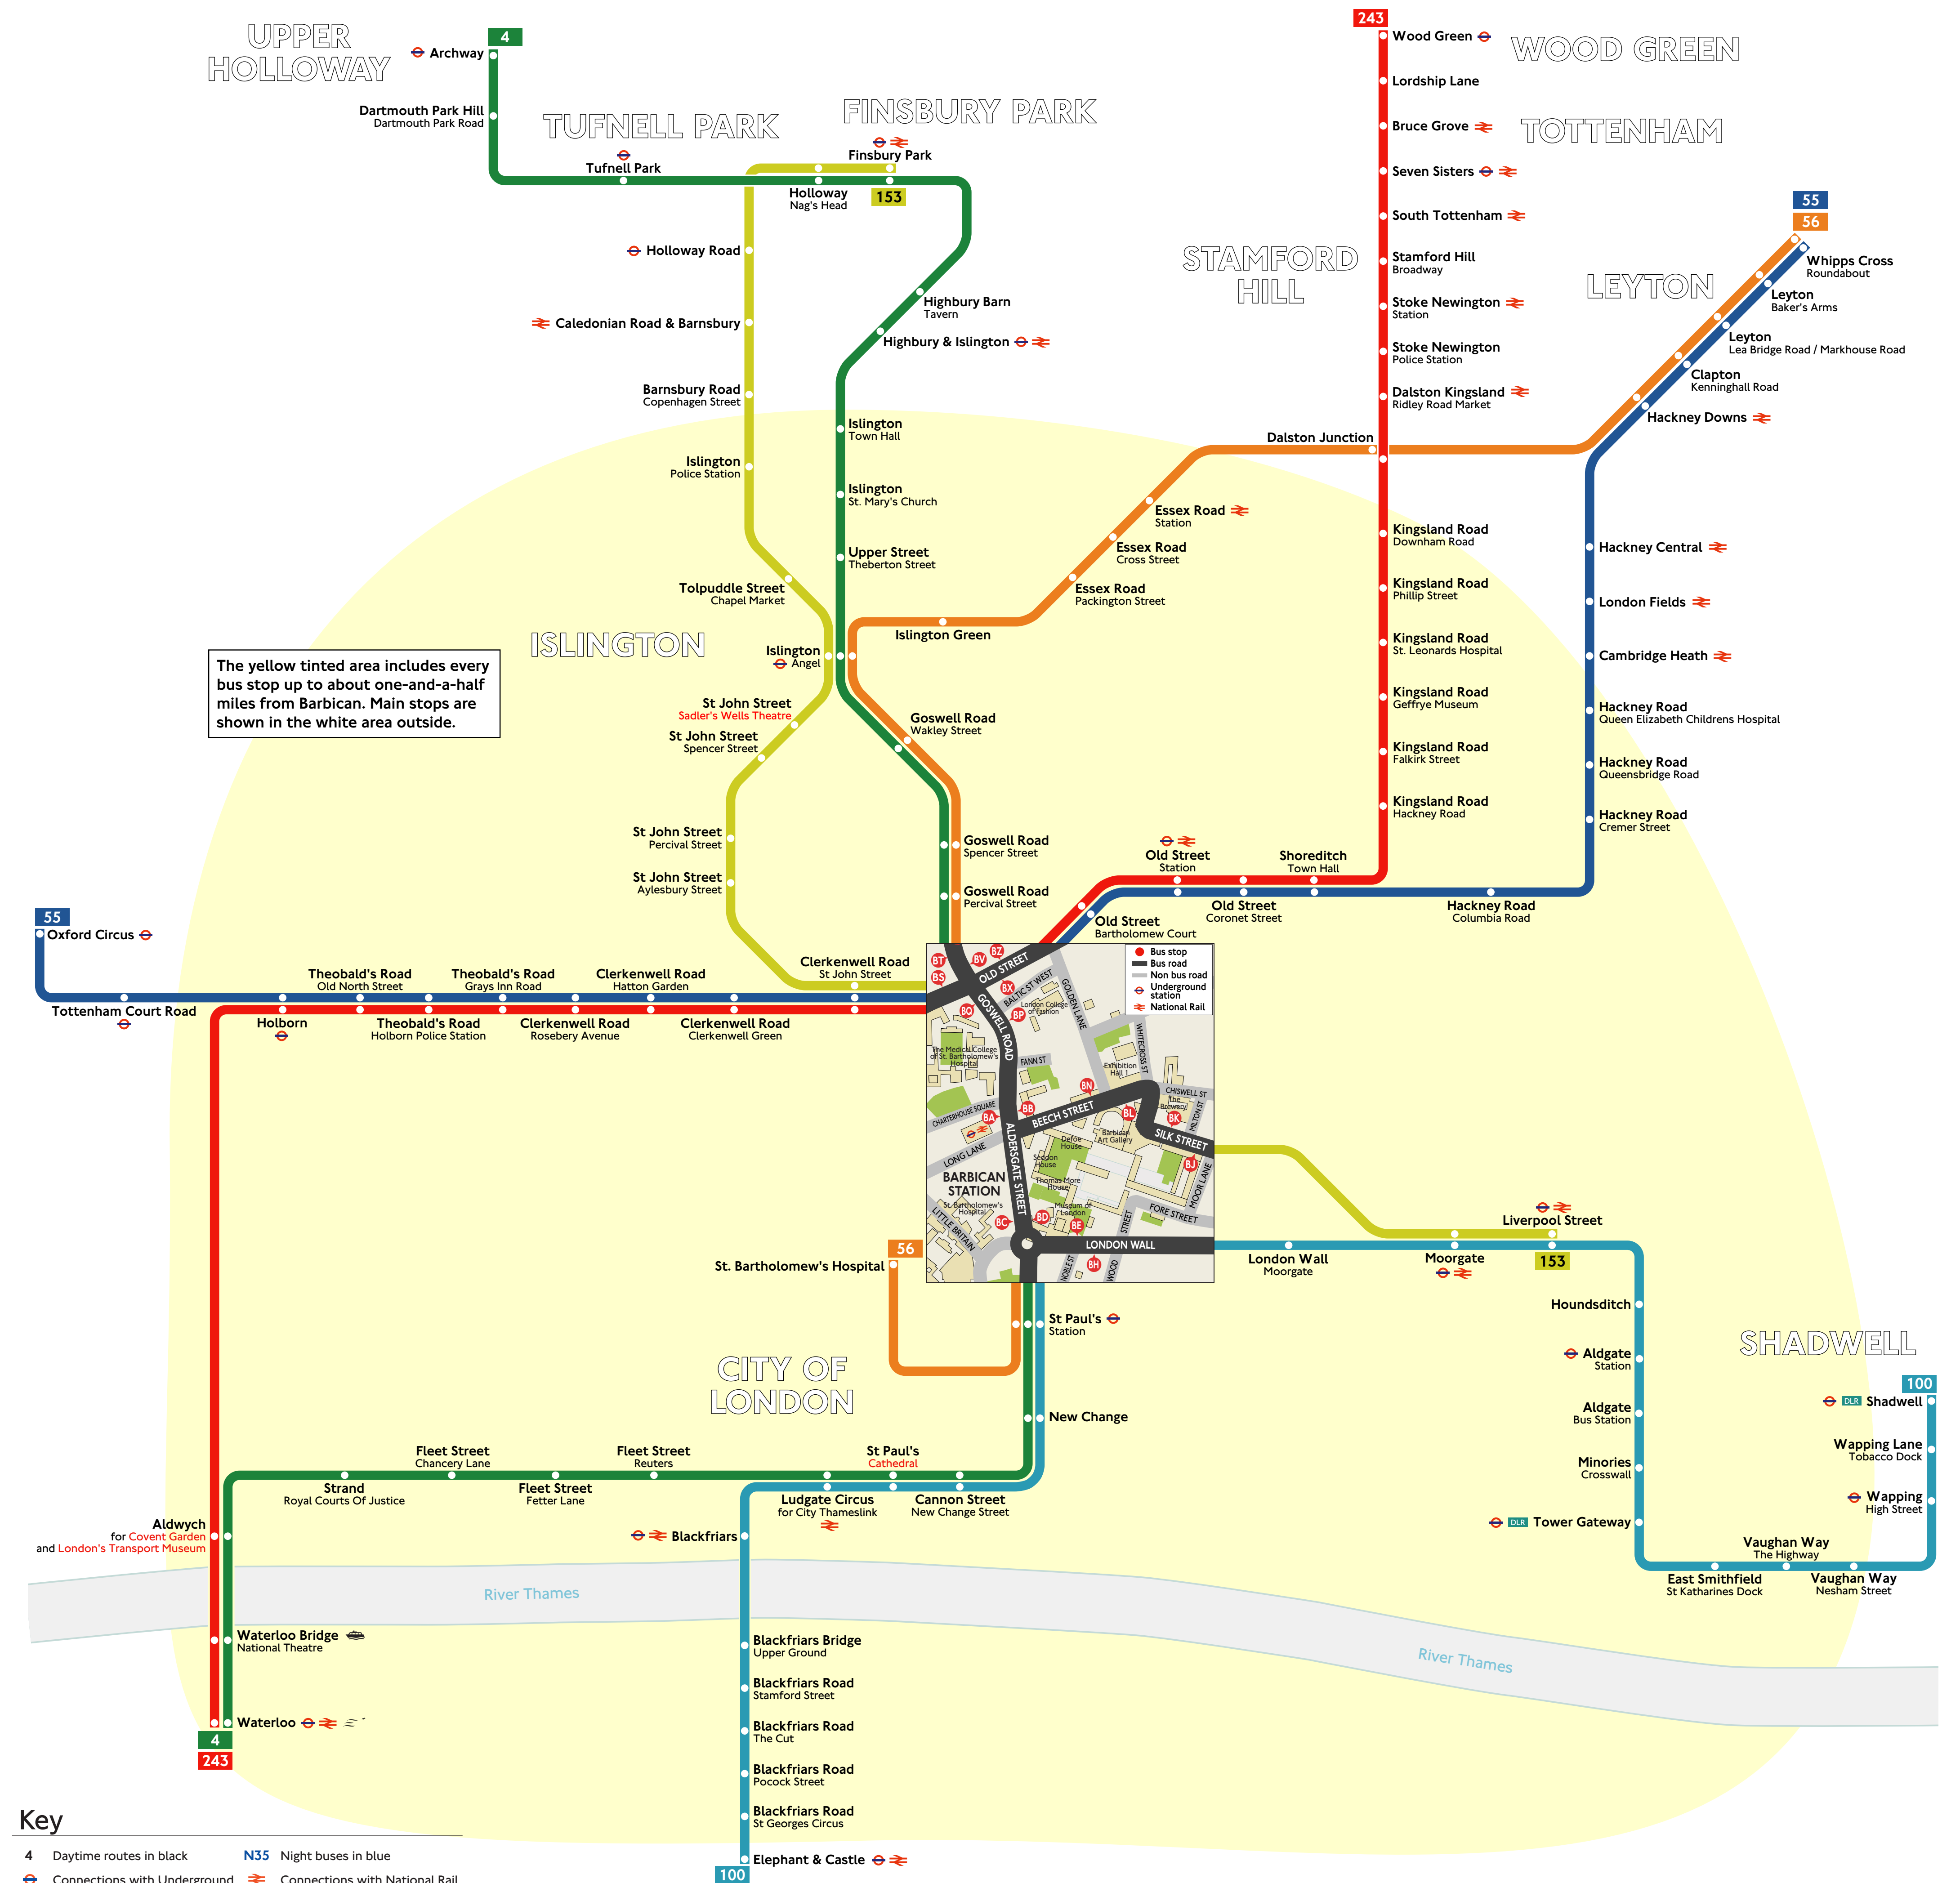

The yellow tinted area includes every bus stop up to about one-and-a-half miles from Barbican. Main stops are shown in the white area outside.

- Key**
- 4 Daytime routes in black
 - N35 Night buses in blue
 - Connections with Underground
 - Connections with Docklands Light Railway
 - Connections with River Boat services
 - Connections with Eurostar
 - Red names indicate places of interest
 - Red discs show the bus stop you need for your chosen bus service. The disc **Q** appears on the top of the bus stop in the street (see map of town centre in centre of diagram).

Destination	Bus service	Bus stops
Hackney Road Columbia Road, Cremer Street, Queensbridge Road and Queen Elizabeth Childrens Hospital	55, N55	8S, 8T
Hackney Road	55, N55	8S, 8T
Highbury & Islington	4	8A, 8C, 8D, 8T
Highbury Barn Tavern	4	8A, 8C, 8D, 8T
Holborn	55, 243, N35, N55, N243	8X
Holloway Nag's Head	4	8A, 8C, 8D, 8T
	153	8A, 8J, 8L, 8O
Holloway Road	153	8A, 8J, 8L, 8O
Houndsditch	100	8E
I		
Islington Angel	4, 56	8A, 8C, 8D, 8T
	153	8A, 8J, 8L, 8O
Islington Police Station	153	8A, 8J, 8L, 8O
Islington St. Mary's Church	4	8A, 8C, 8D, 8T
Islington Town Hall	4	8A, 8C, 8D, 8T
Islington Green	56	8A, 8C, 8D, 8T
K		
Kingsland Road Downham Road, Falkirk Street, Geffrye Museum, Hackney Road, Phillip Street and St. Leonards Hospital	243, N243	8S, 8T
L		
Leyton Baker's Arms and Lea Bridge Road / Markhouse Road	55, N55	8S, 8T
	56	8A, 8C, 8D, 8T
Liverpool Street	100	8E
	153	8B, 8C, 8N, 8P, 8S
London Bridge	N35	8S, 8T
London Fields	55, N55	8S, 8T
London Wall Moorgate	100	8E
Lordship Lane	243, N243	8S, 8T
Loughborough Junction	N35	8S, 8T
Ludgate Circus for City Thameslink	4	8B, 8D, 8P, 8V
	100	8H
M		
Minorities Crosswall	100	8E
Monument	N35	8S, 8T
Moorgate	100	8E
	153	8B, 8C, 8N, 8P, 8S
N		
New Change	4	8B, 8D, 8P, 8V
	100	8H
O		
Old Street Station	55, 243, N35, N55, N243	8S, 8T