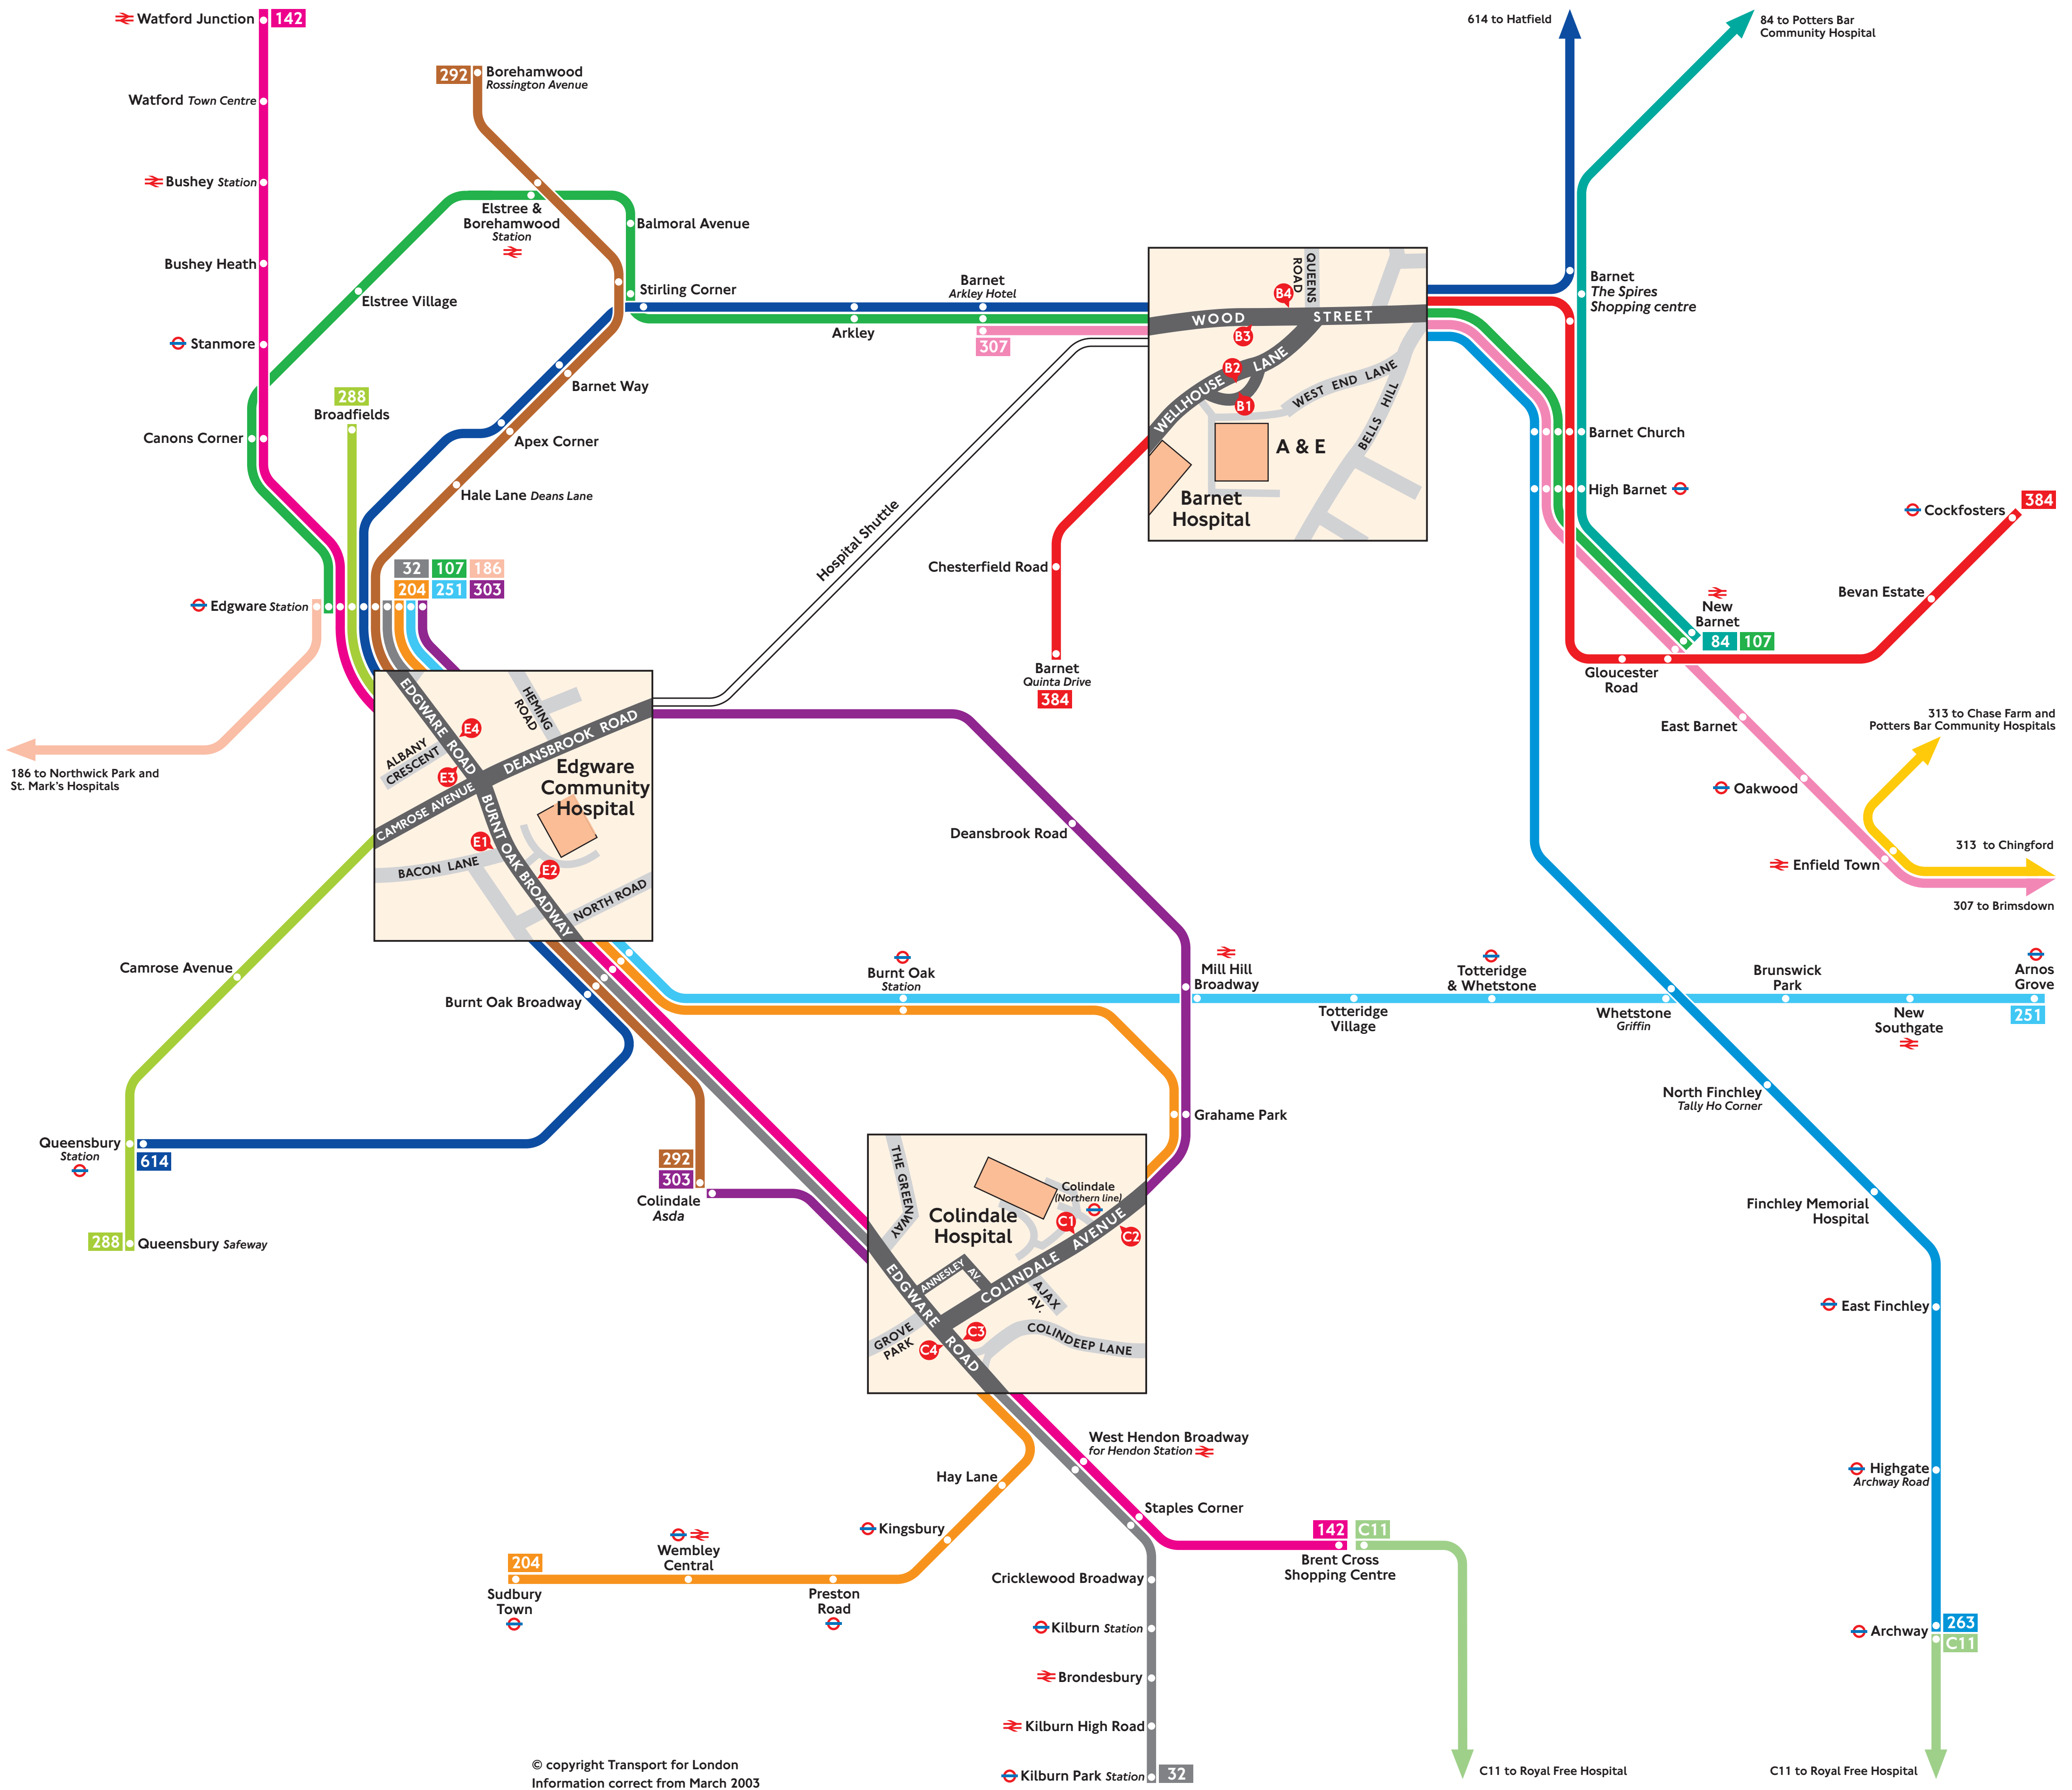

Bus services from Barnet Hospital

Key

- 107 Daytime routes in black
- Monday to Friday, not evenings
- Red discs show the bus stop you need for your chosen bus service. The disc appears on the top of the bus stop in the street (see map of town centre in centre of diagram).
- Connections with Underground
- Connections with National Rail

Route finder

Bus service	Towards	Bus stops
107	Edgware Station	
263	New Barnet Station	
307	Archway Station	
384	Barnet Arkley Hotel	
614	Brimsdown Station	
	Quinta Drive	
	Hatfield Mon-Fri not evenings	
	Queensbury via Edgware (Mon-Fri not evenings)	

Other bus service

Bus service	Towards	Bus stop
Shuttle	Edgware Community Hospital	At hospital near stop

Destination finder

Destination	Bus service	Bus stop
A		
Apex Corner	614▲	
	107 to Stirling Corner then 292	
Archway	263	
	107, 614▲	
Arnos Grove	263 to Whetstone Griffin then 251	
B		
Balmoral Avenue	107	
Barnet Arkley Hotel	107, 307, 614▲	
Barnet Church	107, 307	
	263, 384	
Barnet Quinta Drive	384	
Barnet The Spires Shopping Centre	384	
	614▲	
Barnet Way	614▲	
	107 to Stirling Corner then 292	
Bevan Estate	384	
Borehamwood Rossington Avenue	107, 614▲ to Stirling Corner then 292	

Destination	Bus service	Bus stop
Brent Cross Shopping Centre	107, 614▲ to Edgware Station then 142	
Broadfields	107, 614▲ to Edgware Station then 288	
	Hospital Shuttle to Edgware Hospital then 288	At hospital near stop
Brondesbury	107, 614▲ to Edgware Station then 32	
	Hospital Shuttle to Edgware Hospital then 32	At hospital near stop
Brunswick Park	263 to Whetstone Griffin then 251	
Burnt Oak Station	263 to Whetstone Griffin then 251	
Burnt Oak Broadway	614▲	
	107 to Edgware Station then 32, 142, 204, 251, 292	
Bushey Station	107 to Canons Corner then 142	
Bushey Heath	107 to Canons Corner then 142	
C		
Camrose Avenue	107, 614▲ to Edgware Station then 288	
	Hospital Shuttle to Edgware Hospital then 288	At hospital near stop
Canons Corner	107	
Chase Farm Hospital	307 to Enfield Town then 313	
Chesterfield Road	384	
Cockfosters	384	
Colindale Asda	107, 614▲ to Edgware Station then 292	
Colindale Hospital	107, 614▲ to Edgware Station then 204, 303	
Cricklewood Broadway	107 or 614▲ to Edgware Hospital then 32	
	Hospital Shuttle to Edgware Hospital then 32	At hospital near stop
D		
Deansbrook Road	107, 614▲ to Edgware Station then 303	
	Hospital Shuttle to Edgware Hospital then 303	At hospital near stop
E		
East Barnet	307	
East Finchley	263	
Edgware Station	107	
	614▲	
Edgware Community Hospital	Hospital Shuttle	At hospital near stop
	107, 614▲ to Edgware Station then 32, 142, 204, 251, 288, 292, 303	
Elstree & Borehamwood Station	107