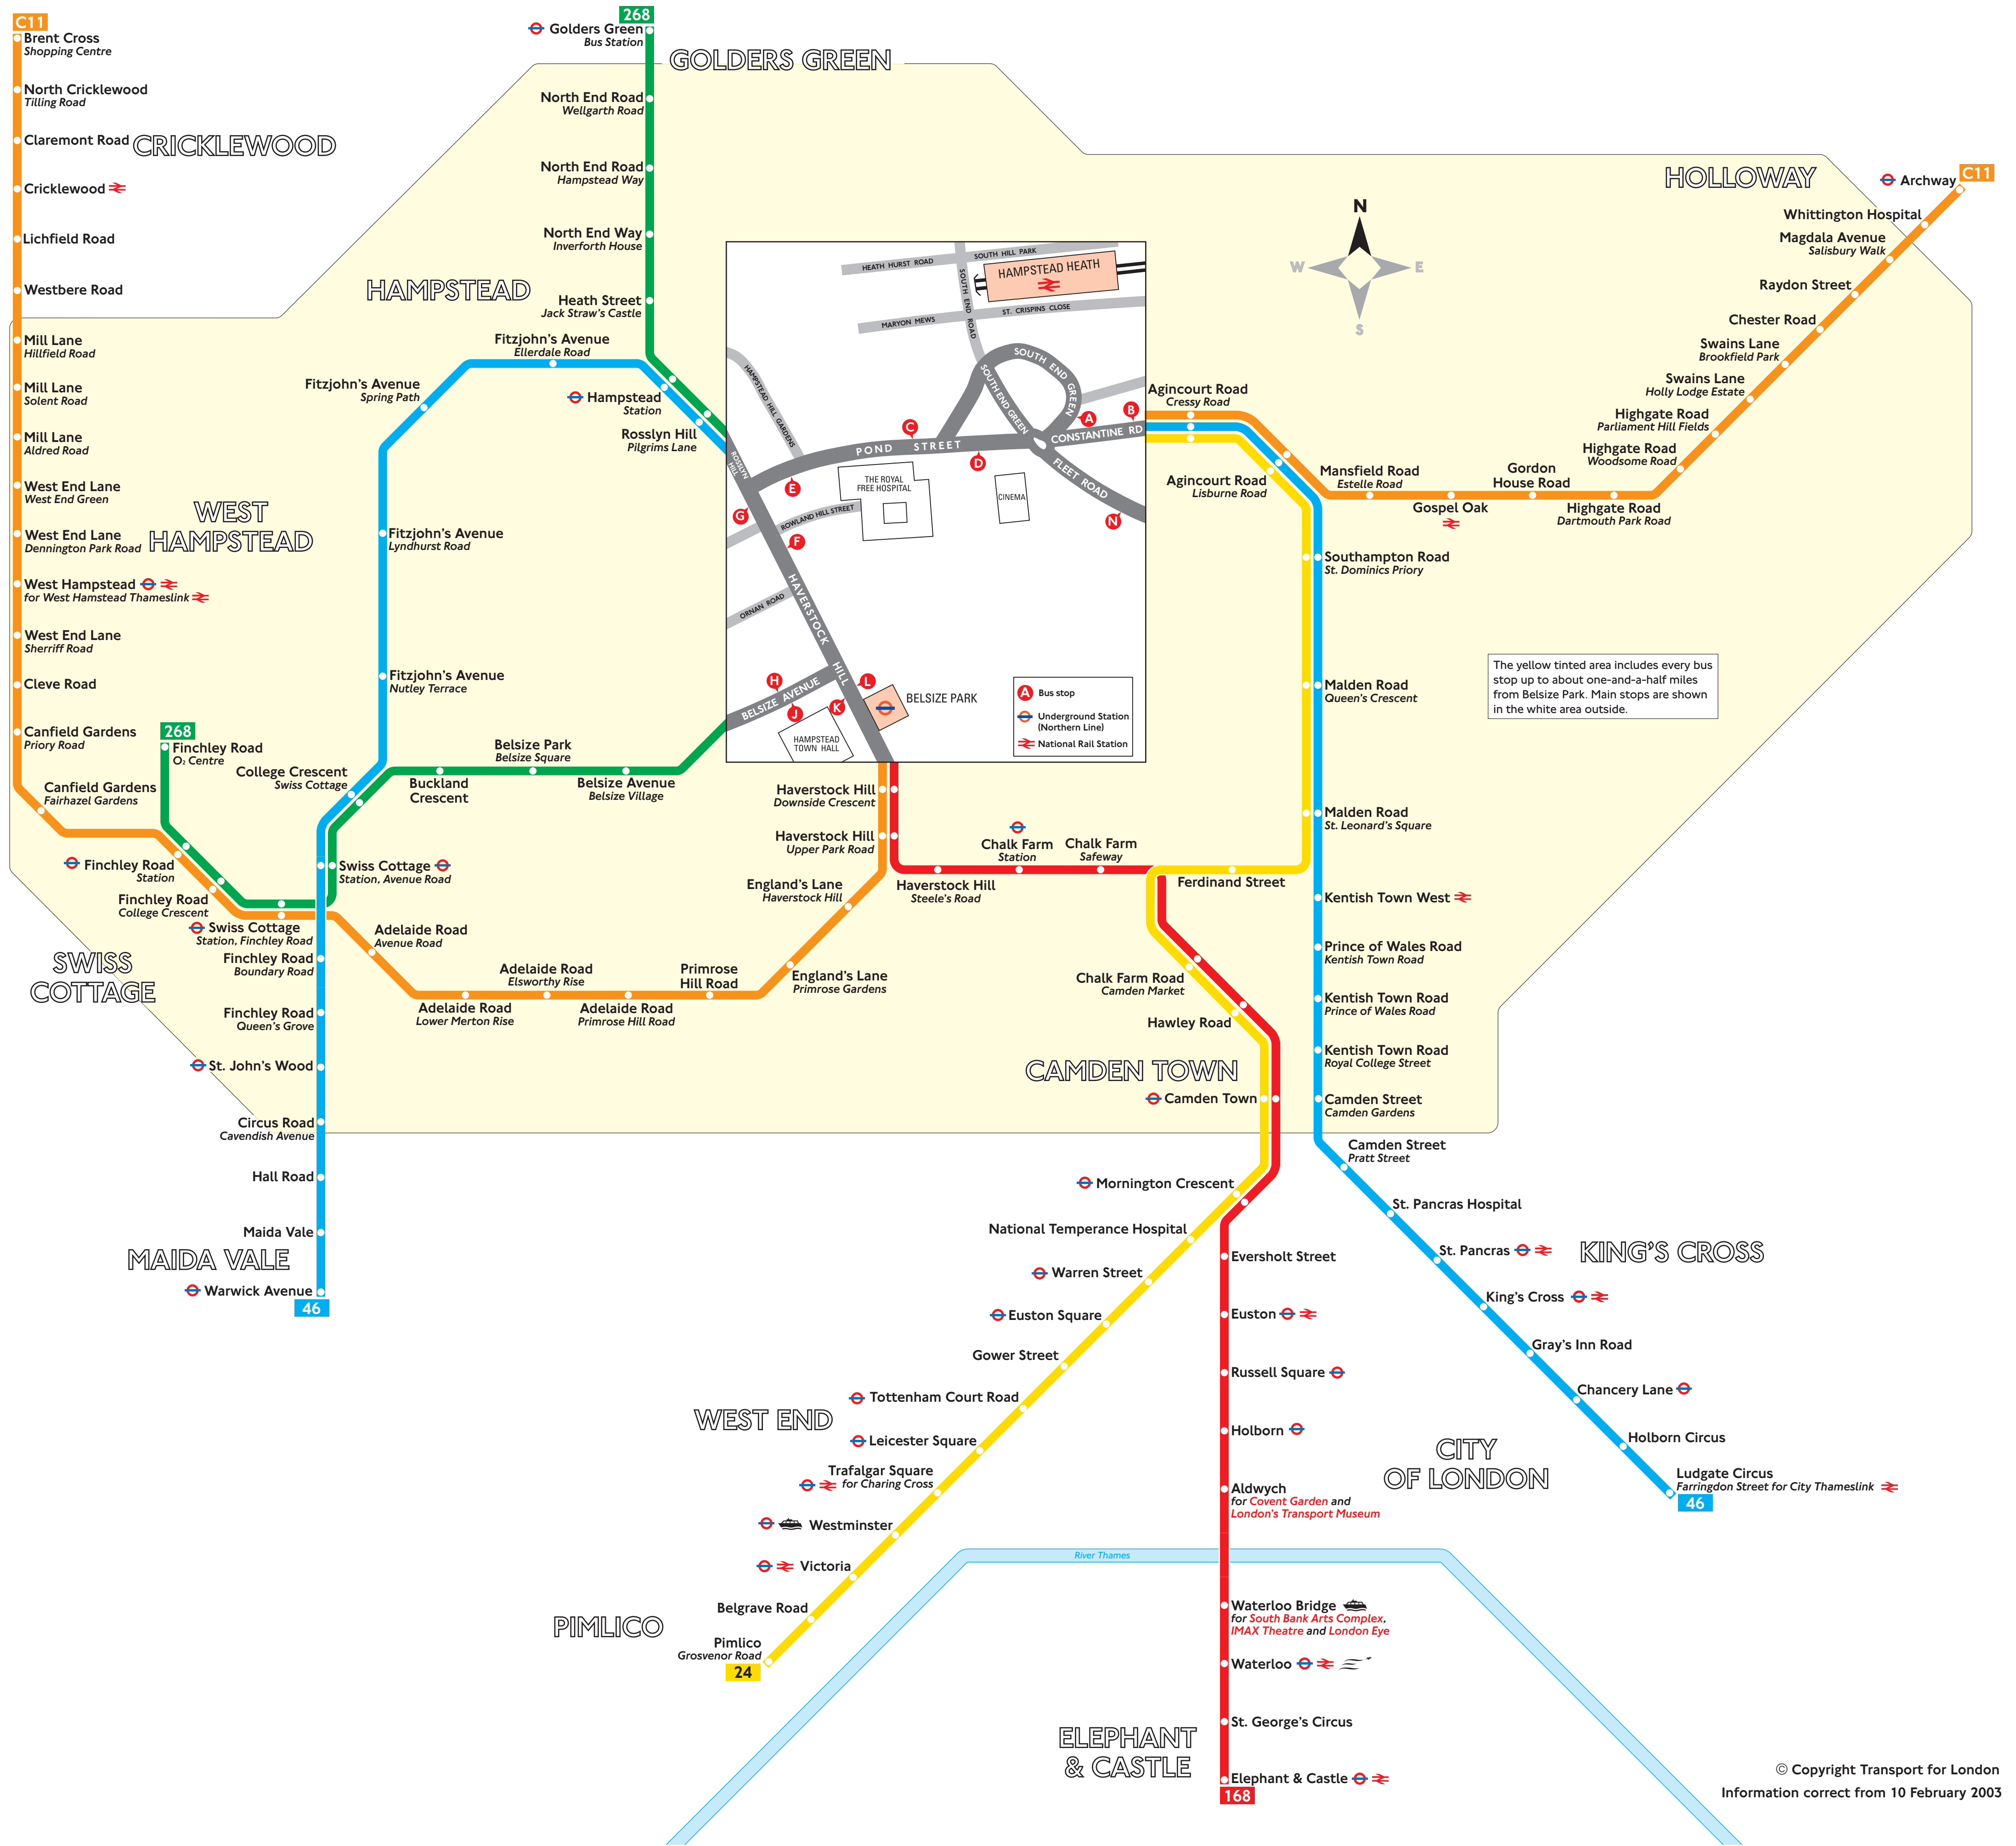

© Copyright Transport for London
Information correct from 10 February 2003

Key

- 24 Daytime routes in black
- N5 Night buses in blue
- Connections with London Underground
- Connections with National Rail
- Connections with Eurostar
- Connections with Boat services
- Red names indicate place of interest

Red discs show the bus stop you need for your chosen bus service. The disc appears on the top of the bus stop in the street (see map of town centre in centre of diagram).

Route finder

Bus service	Towards	Bus stop
24	Pimlico	o
46	Ludgate Circus	o o
	Warwick Avenue	o o
168	Elephant & Castle	o o o o
268	Finchley Road O. Centre	o o
	Golders Green	o o
C11	Archway	o o o o o
	Brent Cross	o o o o o