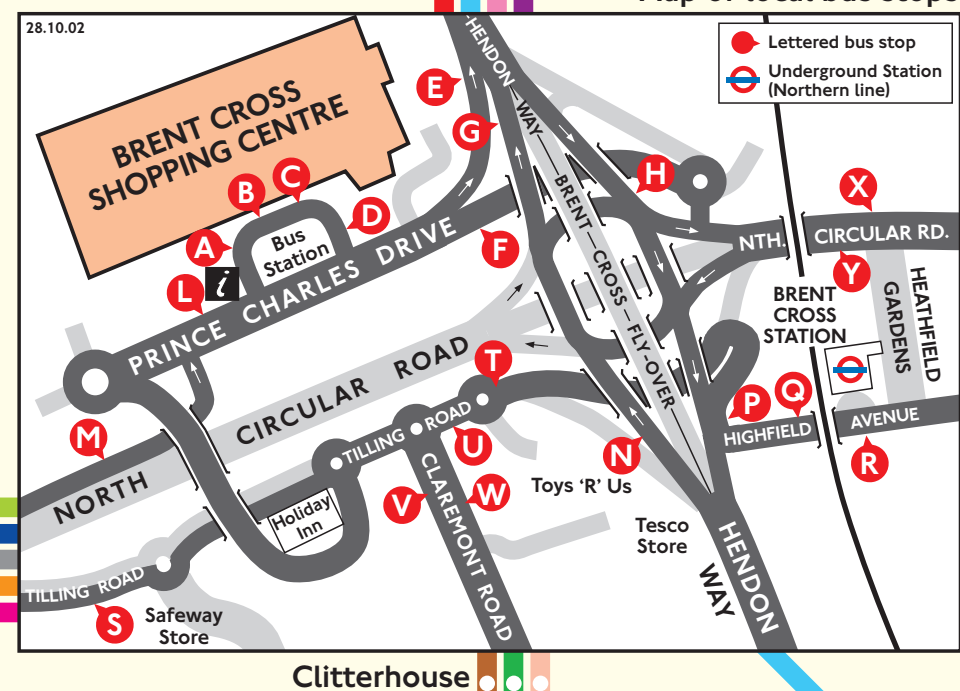

The yellow tinted area includes every bus stop up to one-and-a-half miles from Brent Cross. Main stops are shown in the white area outside.

Key
 266 Daytime routes in black
 N189 Night buses in blue
 Red names indicate place of interest
 Red discs show the bus stop you need for your chosen bus service. The disc A appears on the top of the bus stop in the street (see map of town centre in centre of diagram).

Route finder

Bus service	Towards	Bus stops
102	Edmonton Green	○ ○
112	Ealing Broadway	○ ○
113	Edgware	○ ○
142	Oxford Circus	○ ○
143	Watford Junction	○ ○
182	Archway Station	○ ○
186	Harrow Weald	○ ○
189	Northwick Park Hospital	○ ○
210	Oxford Circus	○ ○
232	Finsbury Park Station	○ ○ ○ ○
	St. Raphael's	○ ○ ○ ○
	Turnpike Lane	○ ○ ○ ○
266	Hammersmith	○ ○
326	Barnet	○ ○
C11	Archway Station	○ ○