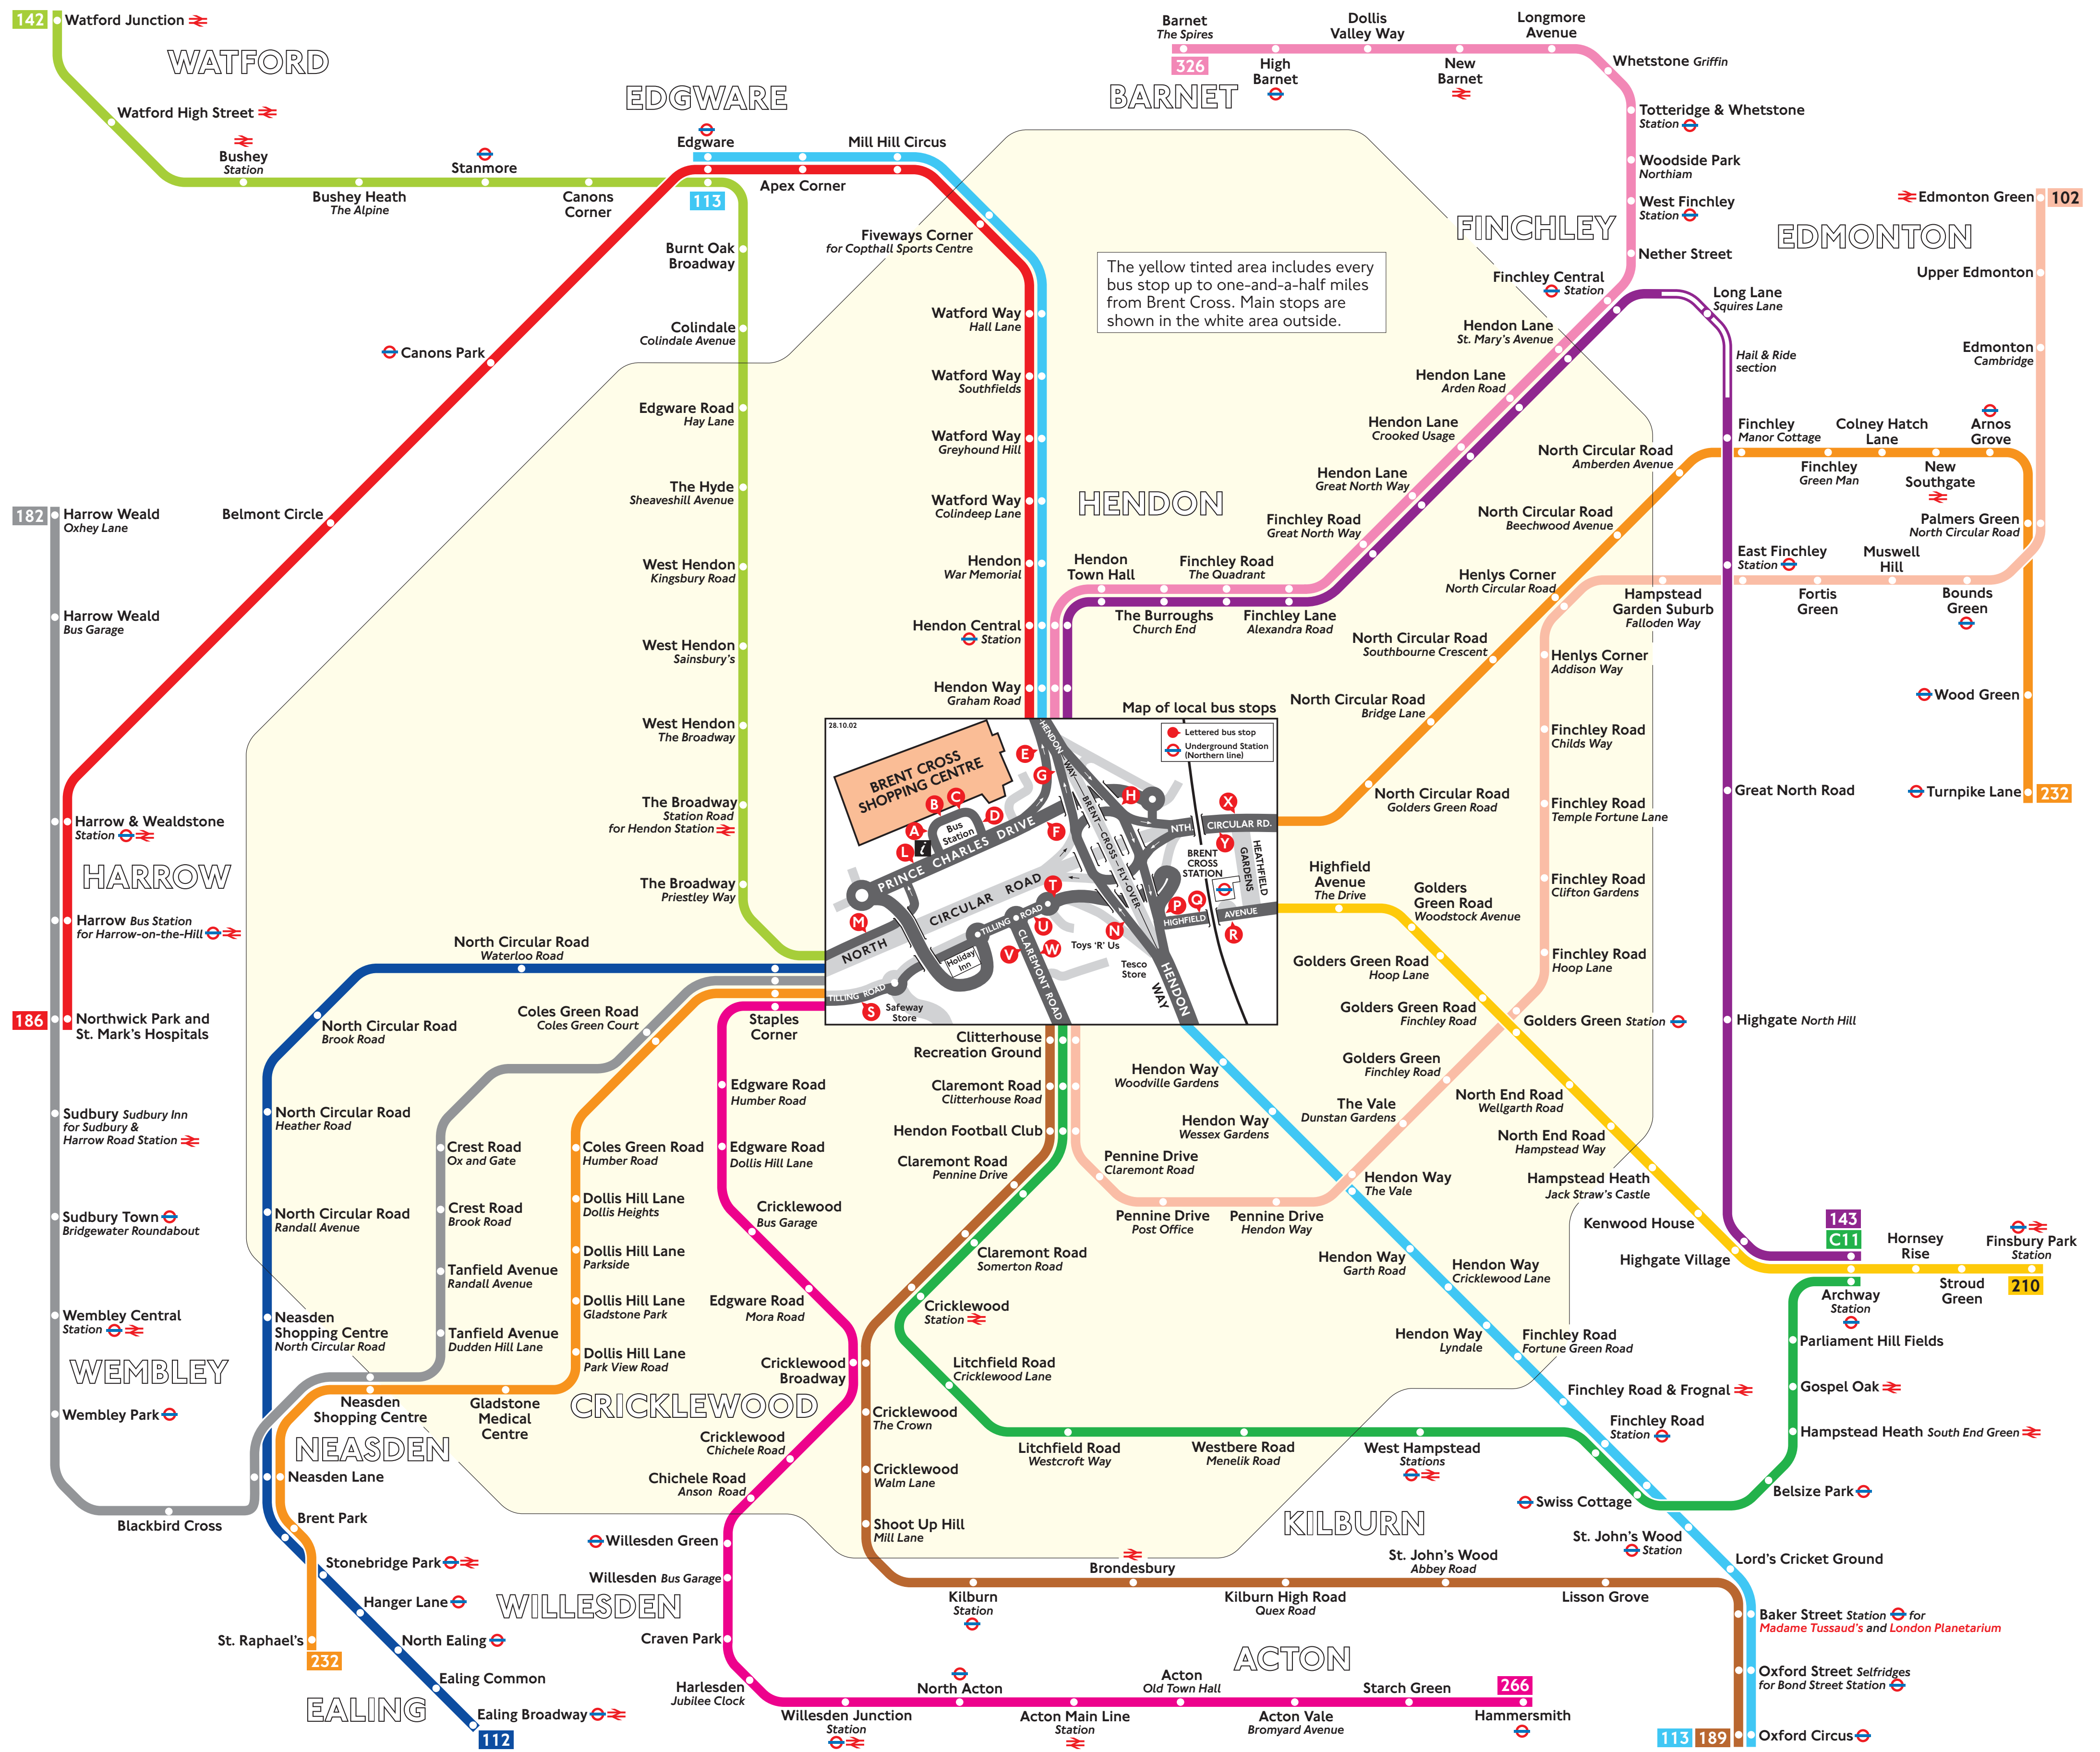

The yellow tinted area includes every bus stop up to one-and-a-half miles from Brent Cross. Main stops are shown in the white area outside.

Key
 266 Daytime routes in black
 N189 Night buses in blue
 Red names indicate place of interest
 Red discs show the bus stop you need for your chosen bus service. The disc A appears on the top of the bus stop in the street (see map of town centre in centre of diagram).

Route finder

Bus service	Towards	Bus stops
102	Edmonton Green	○ ○
112	Ealing Broadway	○ ○
113	Edgware	○ ○
142	Oxford Circus	○ ○
143	Watford Junction	○ ○
182	Archway Station	○ ○
186	Harrow Weald	○ ○
189	Northwick Park Hospital	○ ○
210	Oxford Circus	○ ○
232	Finsbury Park Station	○ ○ ○ ○
	St. Raphael's	○ ○ ○ ○
	Turnpike Lane	○ ○ ○ ○
266	Hammersmith	○ ○
326	Barnet	○ ○
C11	Archway Station	○ ○

Night buses

Bus service	Towards	Bus stops
N189	Oxford Circus	○ ○
N266	Hammersmith	○ ○

Destination finder

Destination	Bus service	Bus stops
Acton Old Town Hall	266, N266	○ ○
Acton Main Line Station	266, N266	○ ○
Acton Vale Bromyard Avenue	266, N266	○ ○
Apex Corner	113	○ ○
	186	○ ○
Archway Station	143	○ ○
	210	○ ○ ○ ○
	C11	○ ○
Arnos Grove	232	○ ○ ○ ○