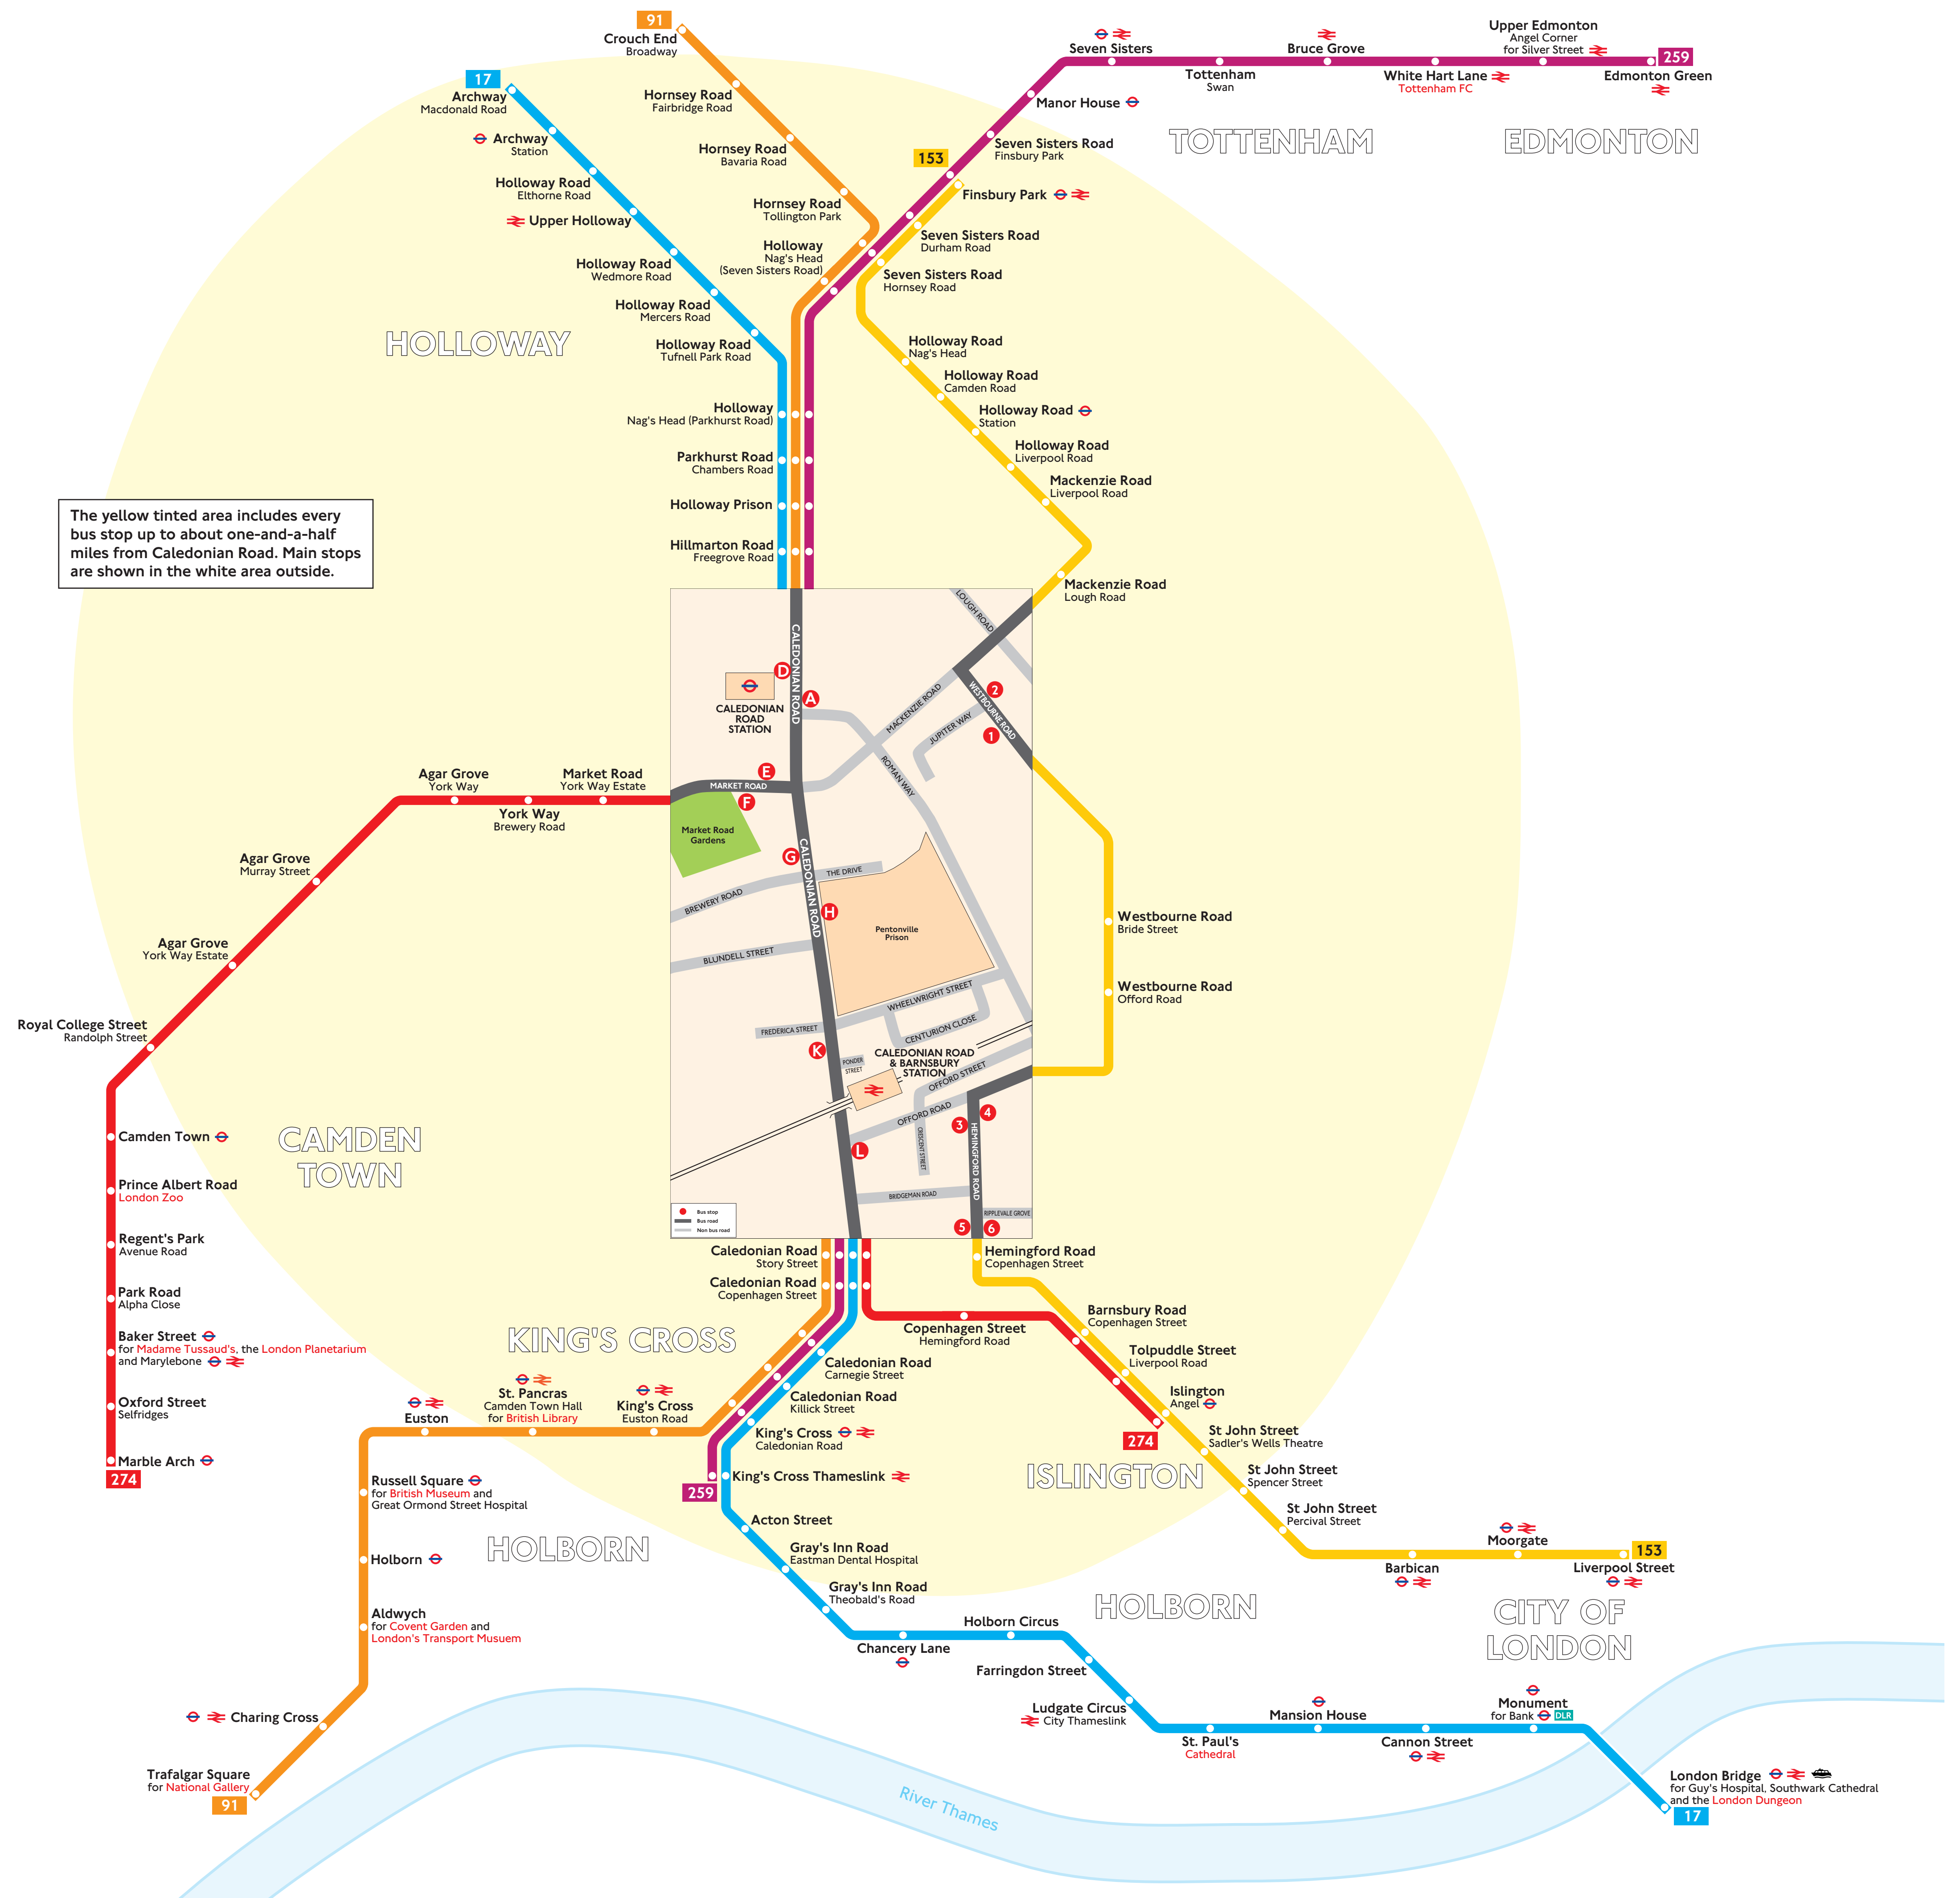

The yellow tinted area includes every bus stop up to about one-and-a-half miles from Caledonian Road. Main stops are shown in the white area outside.

Key

- 17 Daytime routes in black
- N91 Night buses in blue
- Connections with Underground
- Connections with National Rail
- Connections with Docklands Light Railway
- Connections with River Boat services
- Red names indicate places of interest

Red discs show the bus stop you need for your chosen bus service. The disc **A** appears on the top of the bus stop in the street (see map of town centre in centre of diagram).

Route finder

Bus service	Towards	Bus stops
17	Archway	D G K
	London Bridge	A H L
91	Crouch End	D G K
	Trafalgar Square	A H L
153	Finsbury Park	F G K
	Liverpool Street	F G K
259	Edmonton Green	D G K
	King's Cross	A H L
274	Islington Angel	F G K
	Marble Arch	F G K

Night buses

Bus service	Stops
N91	Cockfosters A H L
	Trafalgar Square A H L

Route 274 is a 24-hour service. Buses on this route run during the day and night from the stops shown in the Route finder above.