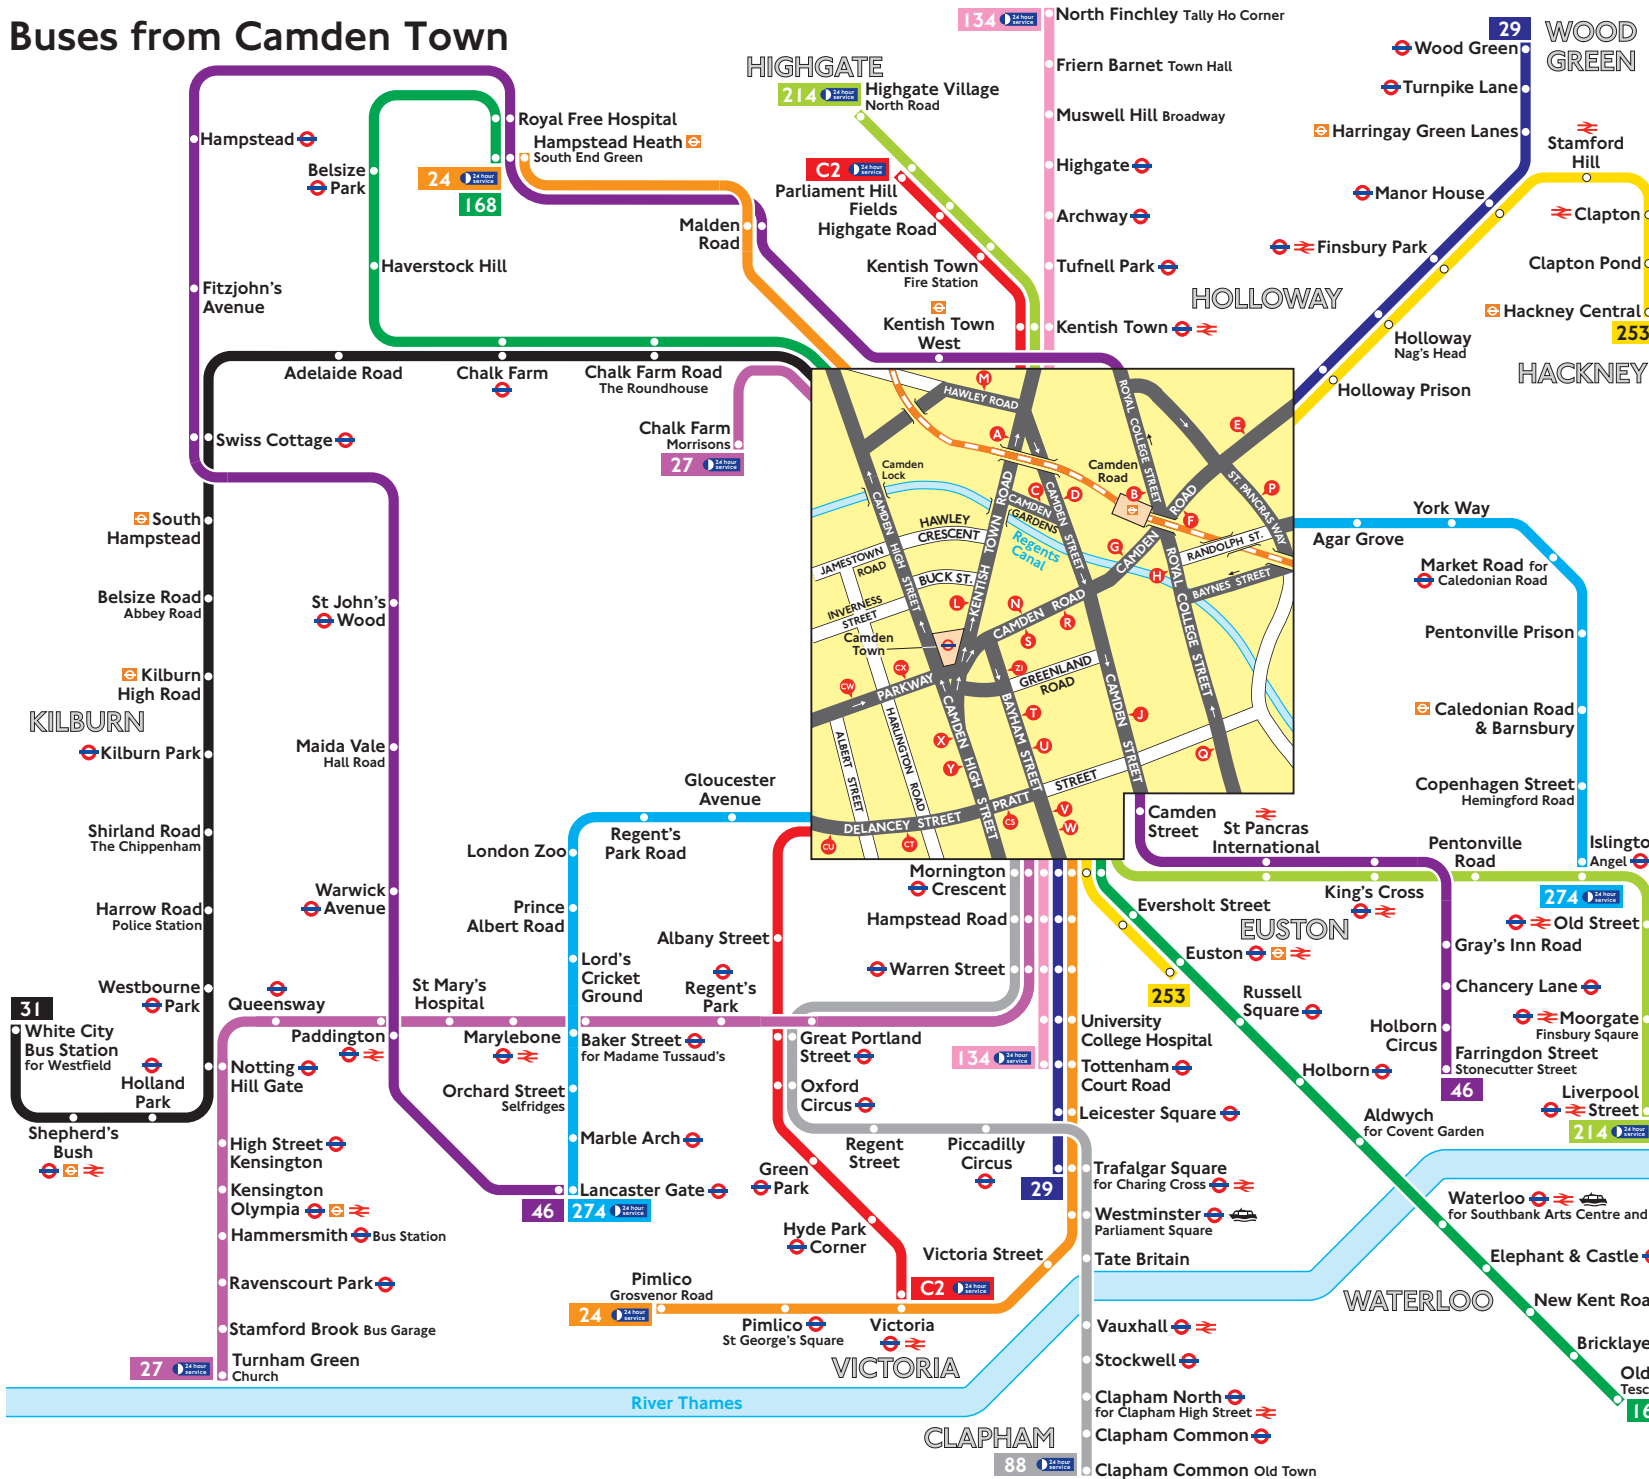

Buses from Camden Town

Route finder Day buses including 24-hour services

Bus route	Towards	Bus stops
24	Hampstead Heath Pimlico	X D, M, S, V
27	Chalk Farm Turnham Green	X D, M, T, V
29	Trafalgar Square Wood Green	F, S, V E, G, N, Y
31	White City	U, X
46	Farringdon Street Lancaster Gate	D, J B, H, Q
88	Clapham Common	C, T, V
134	North Finchley Tottenham Court Road	A, L, Y D, S, V
168	Hampstead Heath Old Kent Road	X D, M, R, T, W
214	Highgate Village Liverpool Street	A, L, Y D, R, T, W
253	Euston Hackney Central	F, R, T, W E, G, N, Y
274	Islington Lancaster Gate	B, CW, CX, G, N, P CS, CT, CU, H, R, T
C2	Parliament Hill Fields Victoria	A, CW, CX, L CS, CT, CU, D, R, T

Night buses

Bus route	Towards	Bus stops
N5	Edgware Trafalgar Square	X D, M, S, W
N20	Barnet Trafalgar Square	A, L, Y D, S, W
N28	Wandsworth	U, X
N29	Enfield Trafalgar Square	E, G, N, Y F, S, V
N31	Clapham Junction	U, X
N253	Aldgate Tottenham Court Road	E, G, N, Y F, S, W
N279	Trafalgar Square Waltham Cross	F, S, V E, G, N, Y