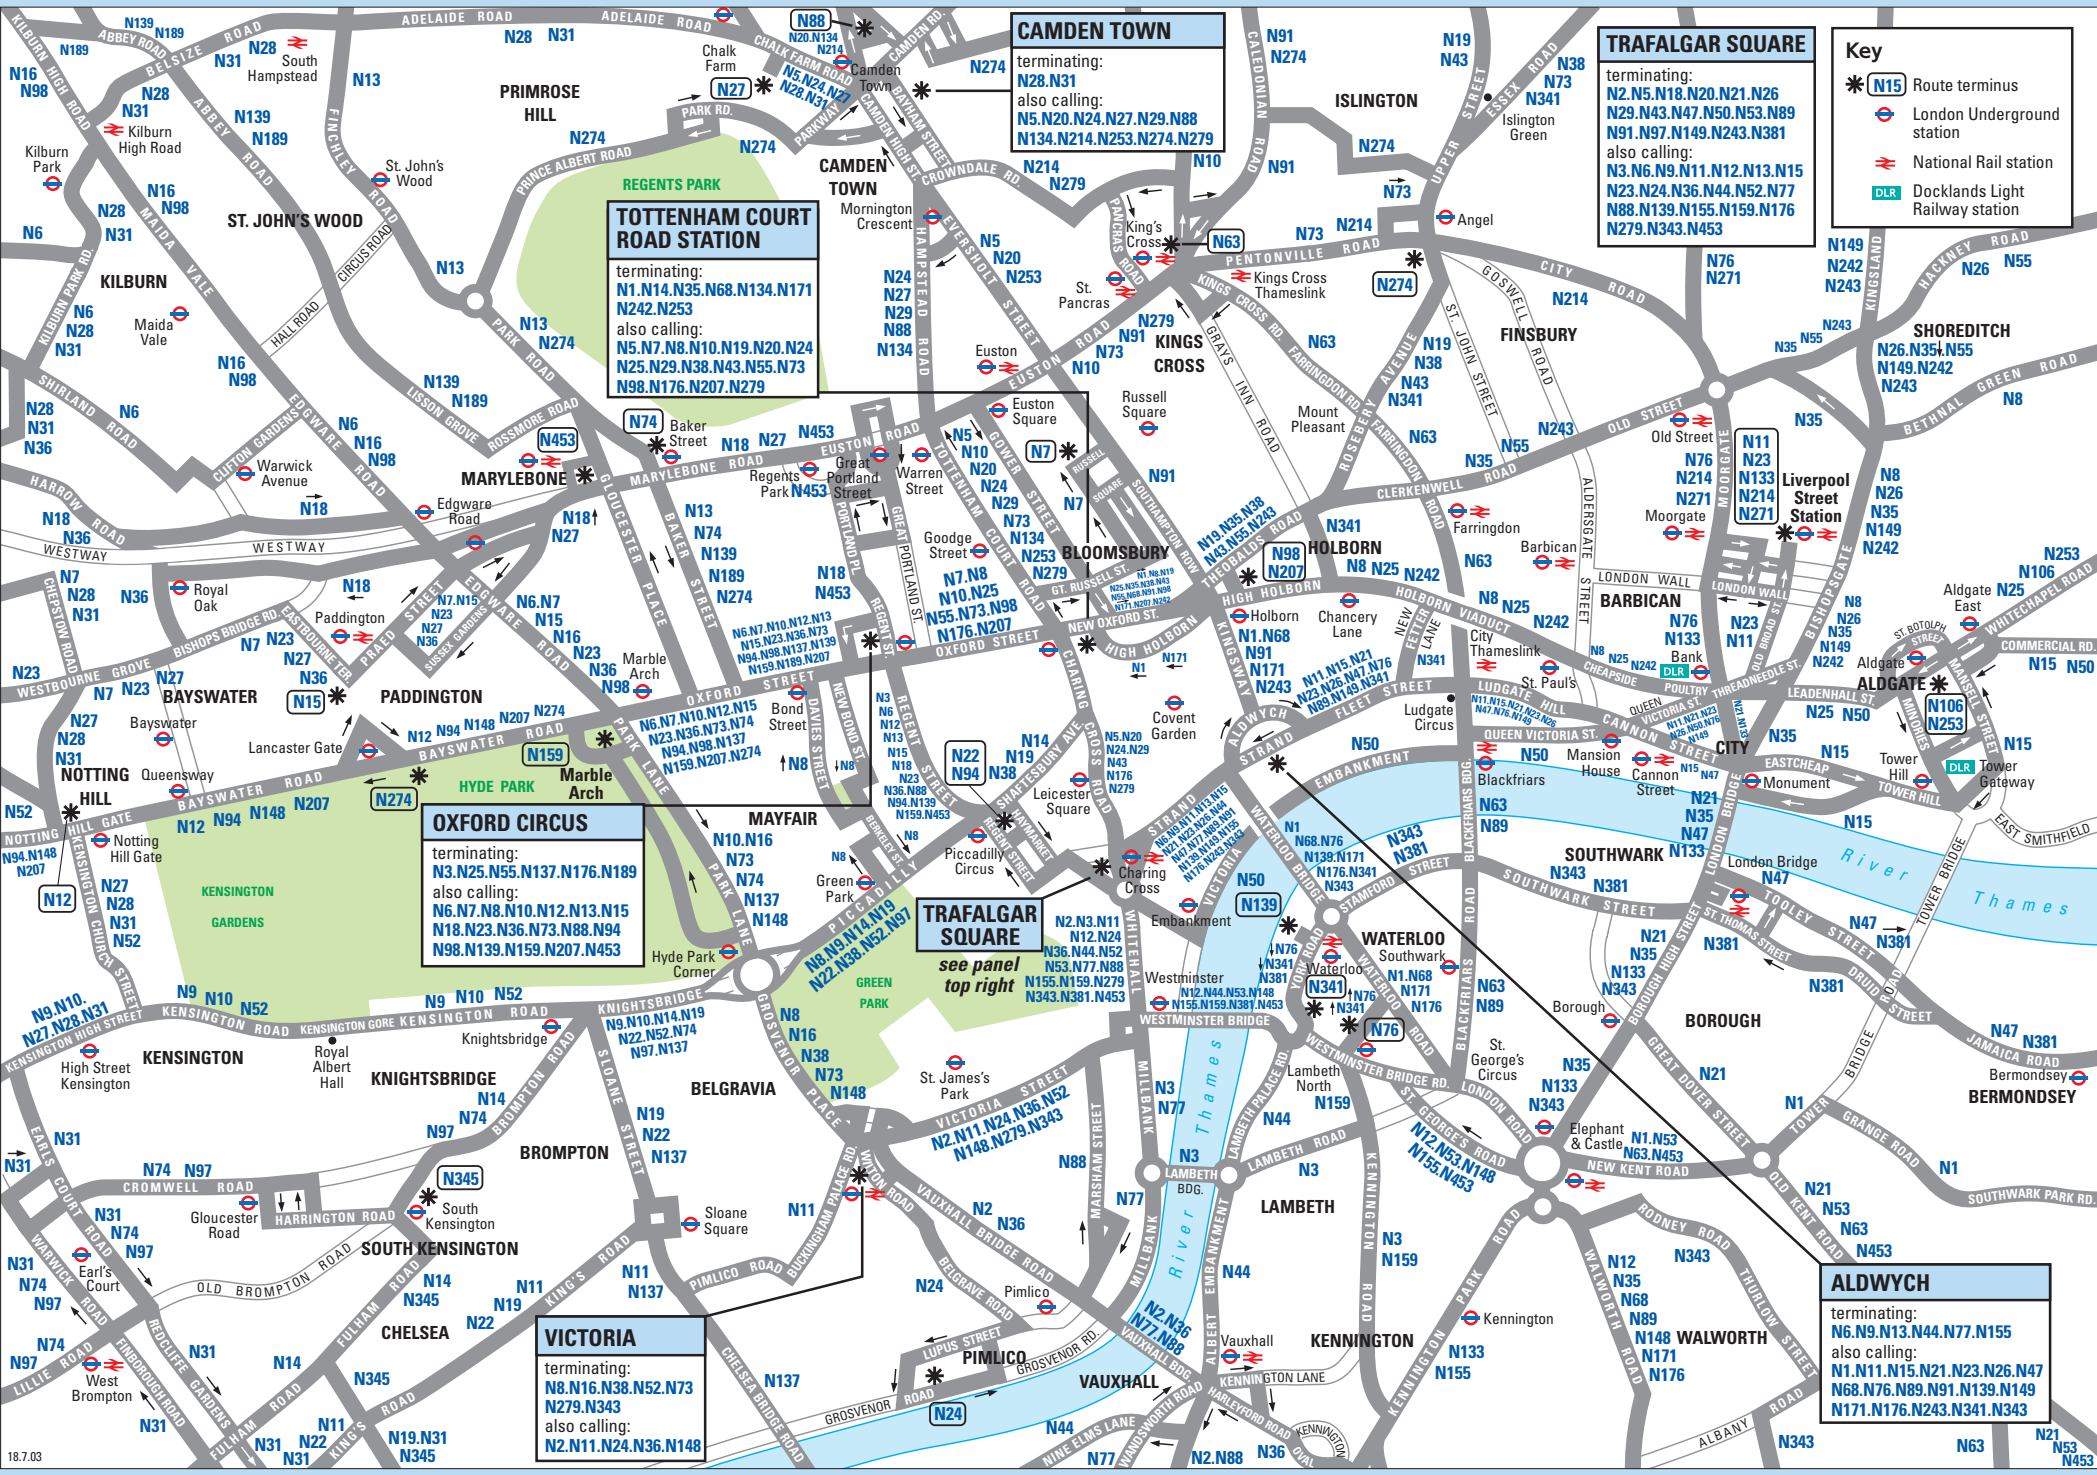

CAMDEN TOWN
terminating:
N28.N31
also calling:
N5.N20.N24.N27.N29.N88
N134.N214.N253.N274.N279

TRAFALGAR SQUARE
terminating:
N2.N5.N18.N20.N21.N26
N29.N43.N47.N50.N53.N89
N91.N97.N149.N243.N381
also calling:
N3.N6.N9.N11.N12.N13.N15
N23.N24.N36.N44.N52.N77
N88.N139.N155.N159.N176
N279.N343.N453

TOTTENHAM COURT ROAD STATION
terminating:
N1.N14.N35.N68.N134.N171
N242.N253
also calling:
N5.N7.N8.N10.N19.N20.N24
N25.N29.N38.N43.N55.N73
N98.N176.N207.N279

OXFORD CIRCUS
terminating:
N3.N25.N55.N137.N176.N189
also calling:
N6.N7.N8.N10.N12.N13.N15
N18.N23.N36.N73.N88.N94
N98.N139.N159.N207.N453

TRAFALGAR SQUARE
see panel
top right

VICTORIA
terminating:
N8.N16.N38.N52.N73
N279.N343
also calling:
N2.N11.N24.N36.N148

ALDWYCH
terminating:
N6.N9.N13.N44.N77.N155
also calling:
N1.N11.N15.N21.N23.N26.N47
N68.N76.N89.N91.N139.N149
N171.N176.N243.N341.N343

Key

- (N15) Route terminus
- ⊖ London Underground station
- ⚓ National Rail station
- DLR Docklands Light Railway station