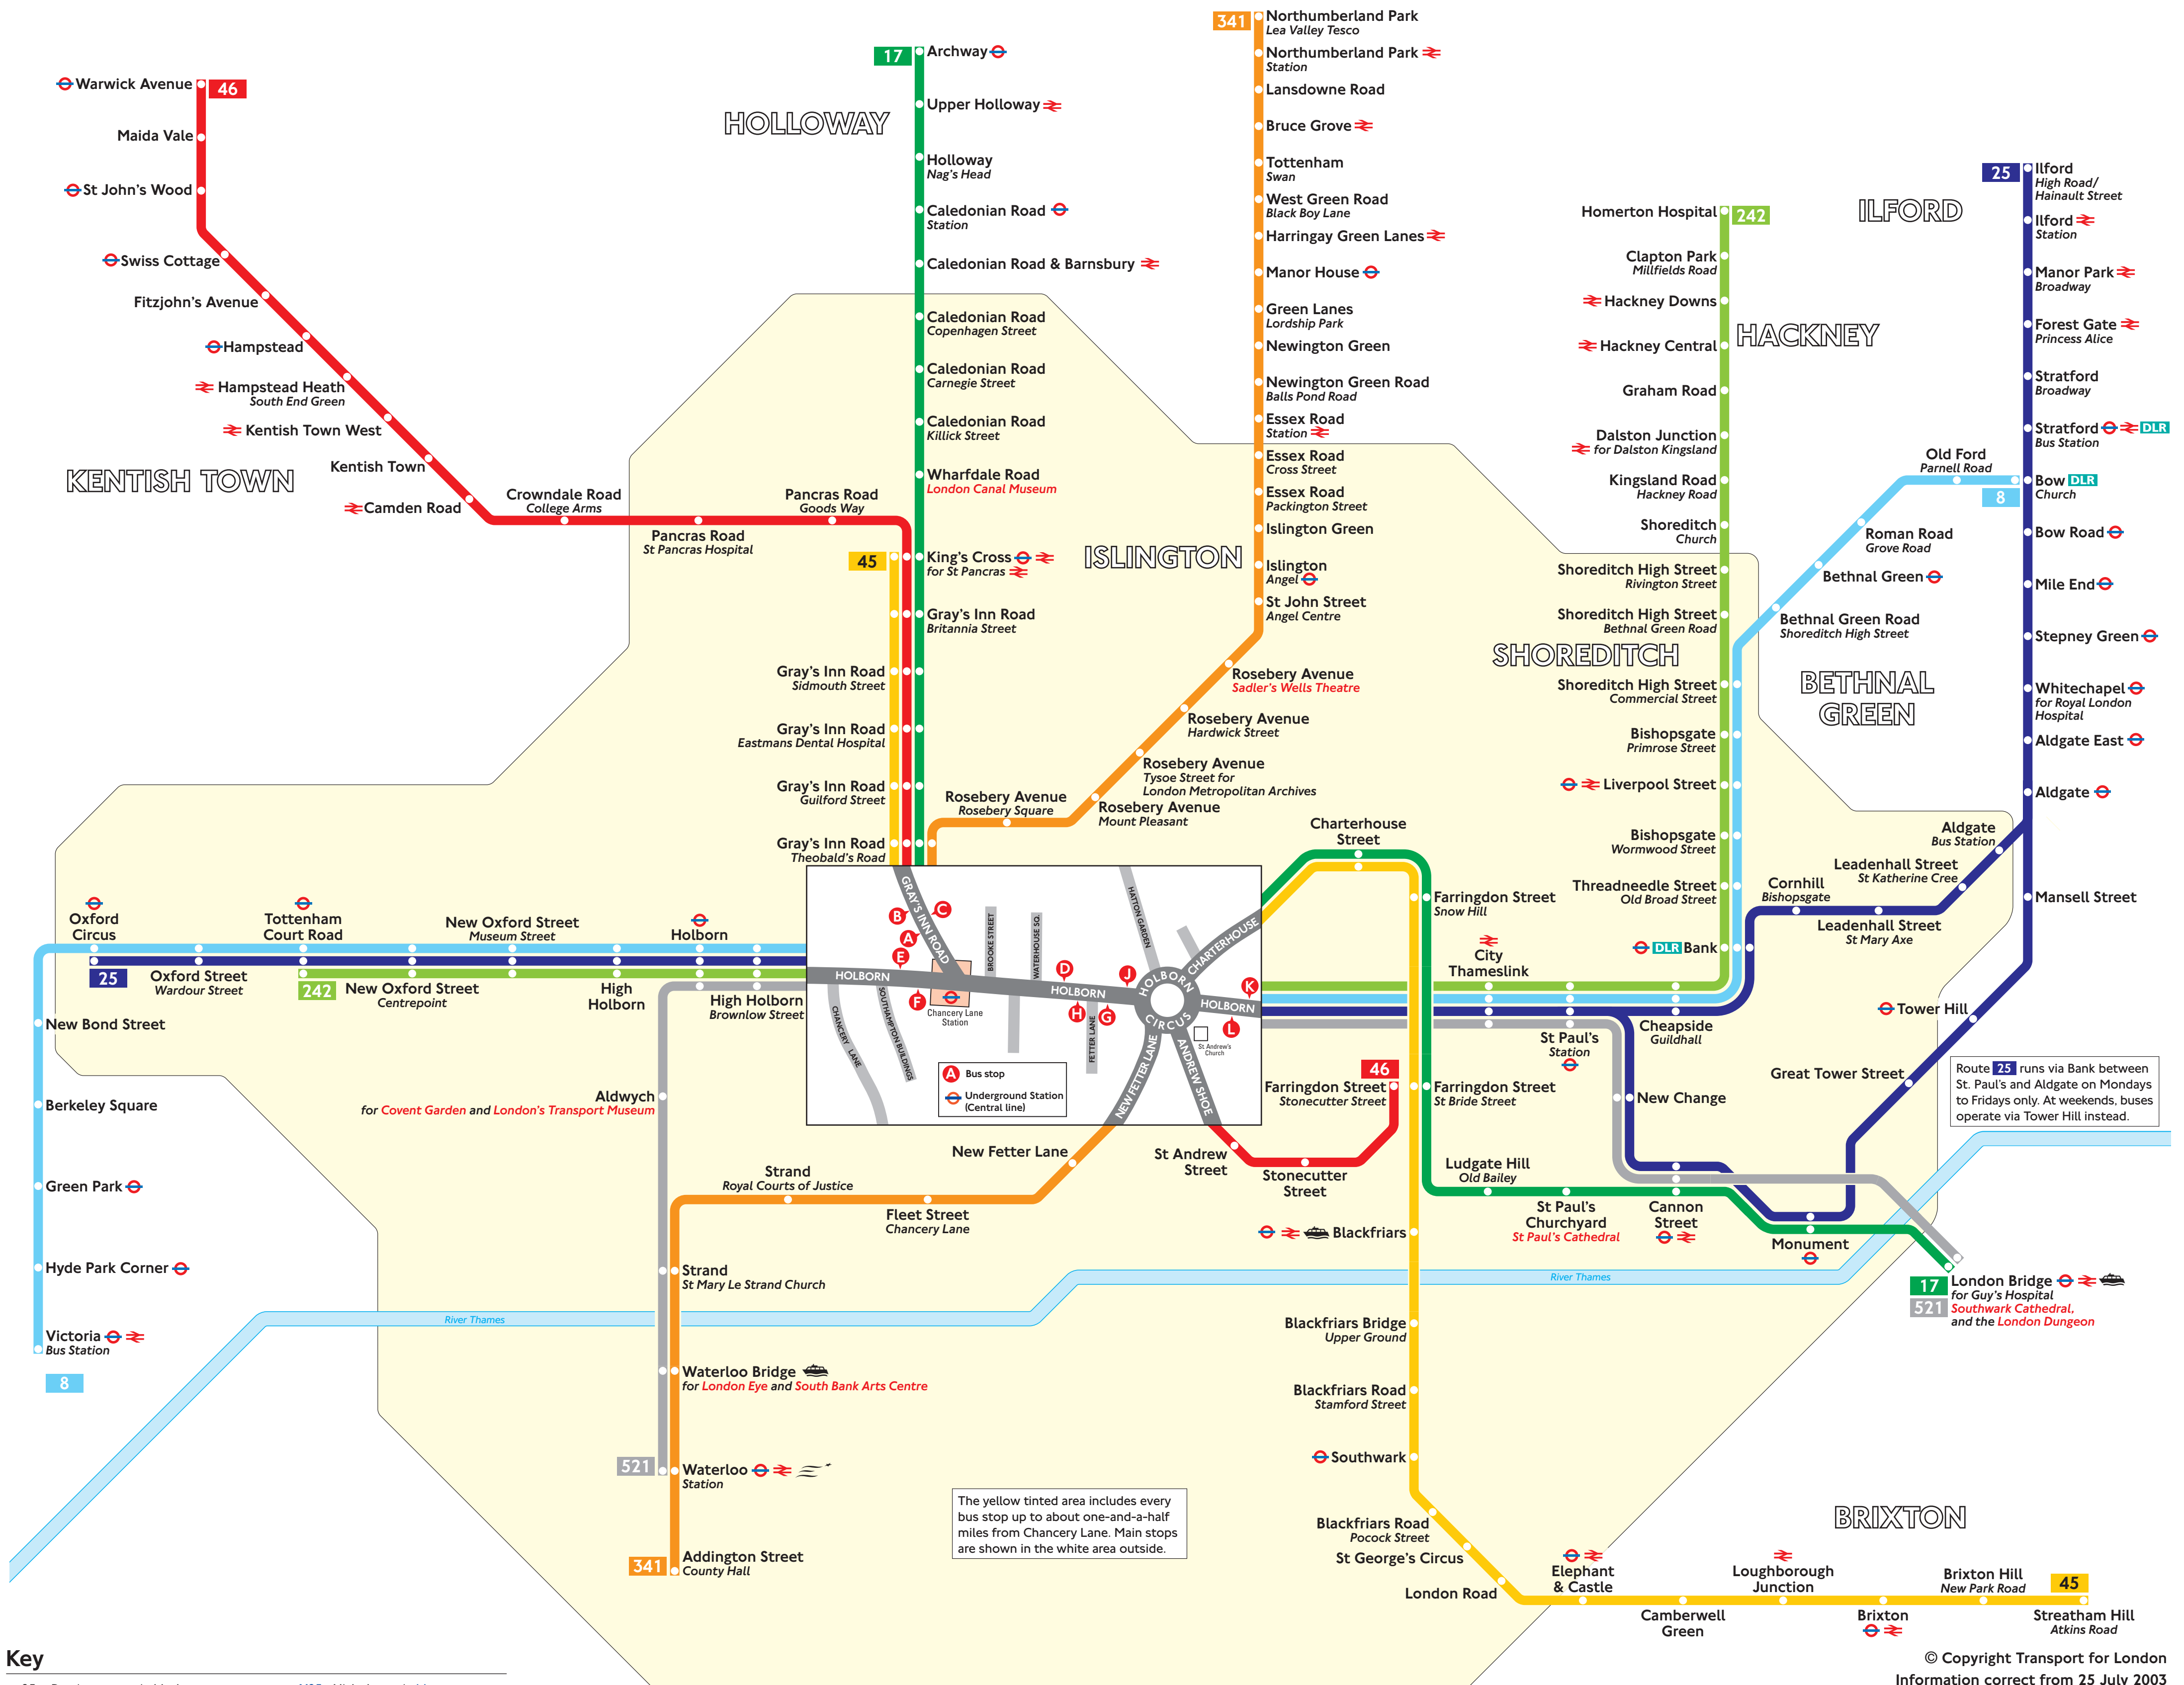

Key

- 25 Daytime routes in black
- N25 Night buses in blue
- Connections with London Underground
- Connections with National Rail
- DLR Connections with Docklands Light Railway
- Connections with Eurostar
- Connections with Boat services
- Red names indicate place of interest
- Mondays to Fridays except eves
- Route 25 runs via Bank between St. Paul's and Aldgate on Mondays to Fridays only. At weekends, buses operate via Tower Hill instead.

Red discs show the bus stop you need for your chosen bus service. The disc A appears on the top of the bus stop in the street (see map of town centre in centre of diagram).

Route finder

Bus service	Towards	Bus stop
8	Bow Church	D E K
	Victoria	F G L
17	Archway	B H
	London Bridge	C J
25	Ilford	D E K
	Oxford Circus	F G L
45	Kings Cross	B H
	Streatham Hill	C J
46	Farringdon Street	C J
	Warwick Avenue	B H
242	Homerton Hospital	D E K
	Tottenham Court Road	F G L
341	Northumberland Park	A H
	Waterloo County Hall	C J
521	London Bridge (Mon to Fri except eves)	D E
	Waterloo (Mon to Fri except eves)	F G

Night buses

Bus service	Towards	Bus stop
N8	Victoria	F G L
	Newbury Park	D E K
	Woodford Wells	D E K
N25	Oxford Circus	F G L
	Hainault	D E K
	Harold Hill	D E K
	N242	Homerton Hospital
N341	Tottenham Court Road	F G L
	Northumberland Park	A H
	Waterloo County Hall	C J