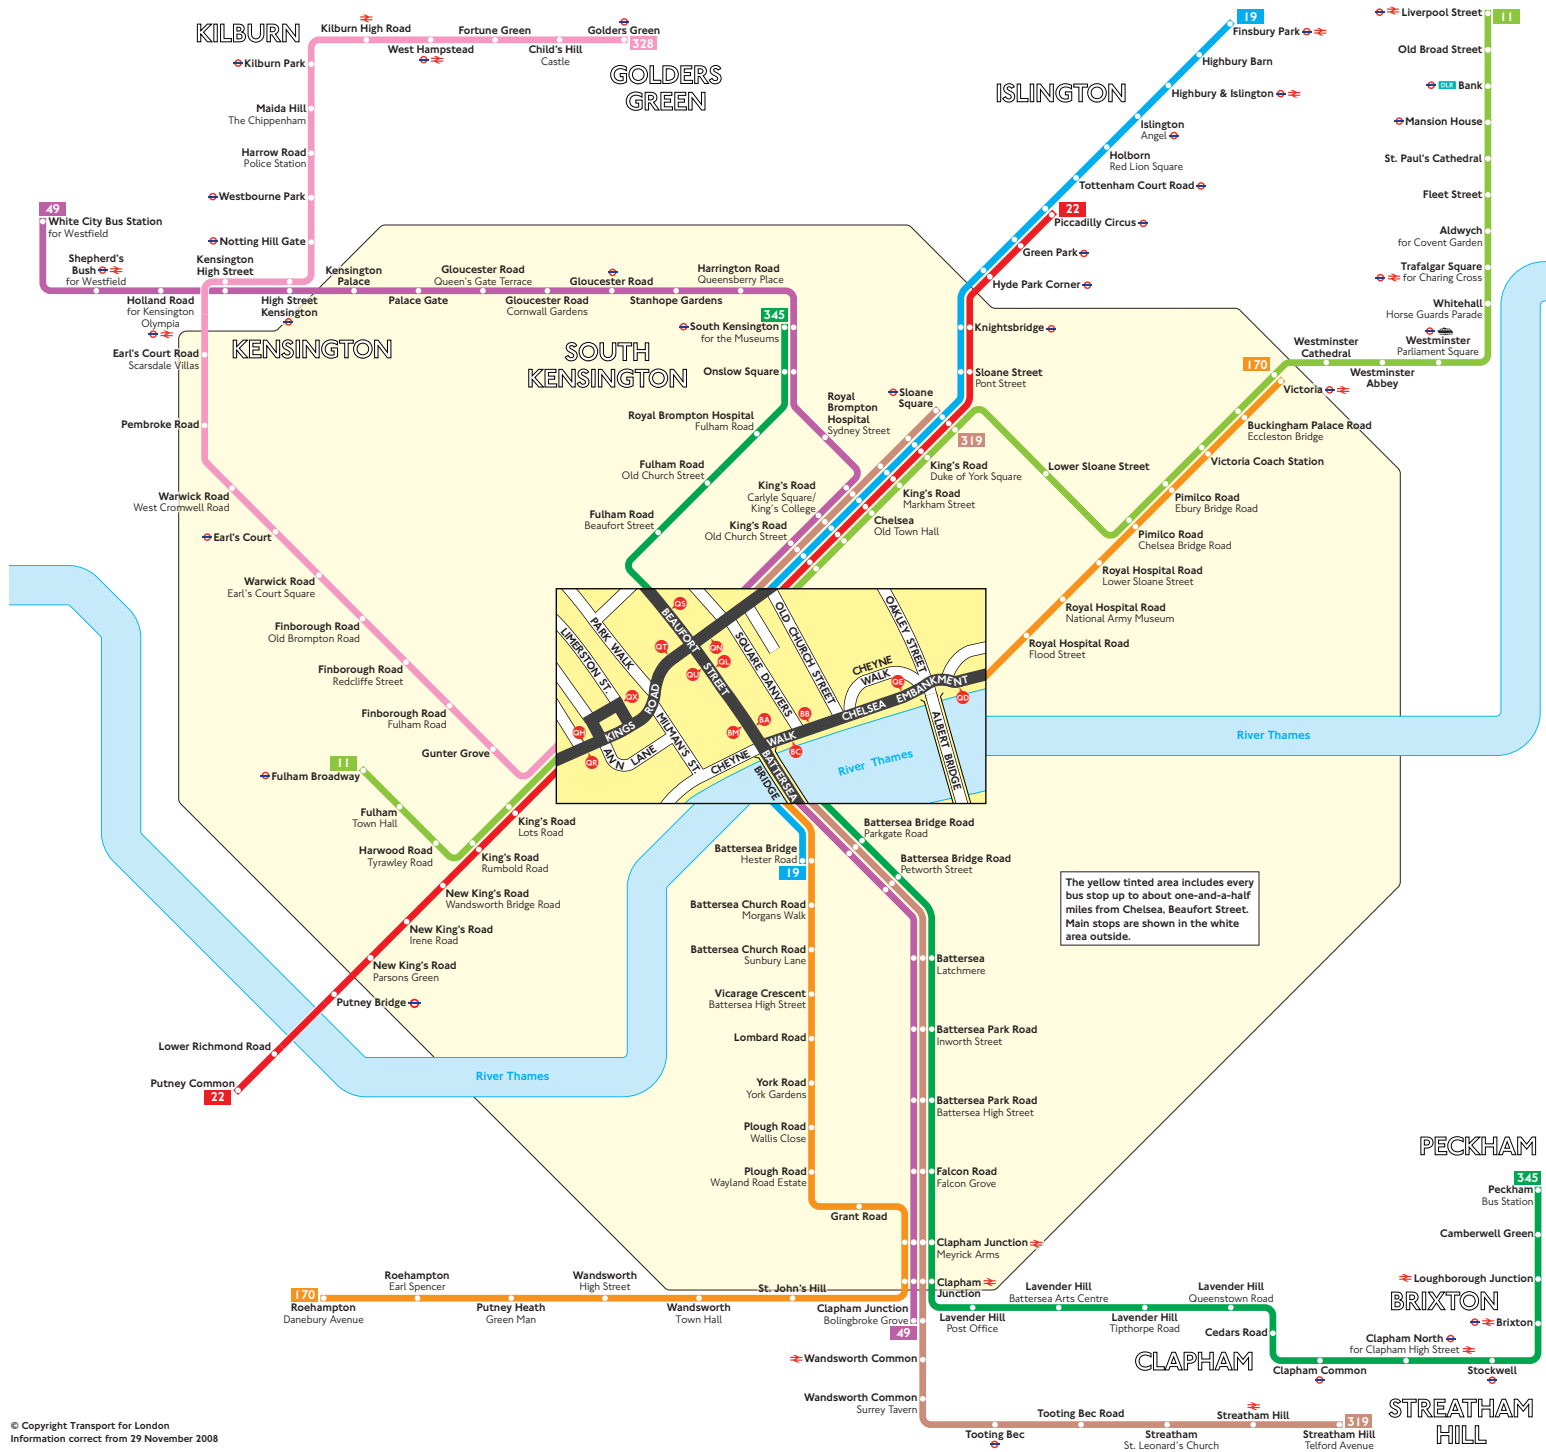

Buses from Chelsea, Beaufort Street

Key

1. 11 Day buses in black
   - N11 Night buses in blue
   - Connections with Underground
   - Connections with National Rail
   - DLR Connections with Docklands Light Railway
   - Connections with river boats
2. Red discs show the bus stop you need for your chosen bus service. The disc **A** appears on the top of the bus stop in the street (see map of town centre in centre of diagram).

Route finder

Day buses including 24-hour routes

Bus route	Towards	Bus stops
11	Fulham Broadway	2N 2B
	Liverpool Street	2H 2T
19	Battersea Bridge	8A 9L
	Finsbury Park	8M 9U
22	Piccadilly Circus	2H 2T
	Putney Common	2N 2B
49	Clapham Junction	8A 9L
	White City	8M 9U
170	Roehampton	2C 2D
	Victoria	8B 9F
319	Sloane Square	8M 9U
	Streatham Hill	8A 9L
328	Golders Green	2B 2X
345	Peckham	8A 9L 9S
	South Kensington	8M 9U

Night buses

Bus route	Towards	Bus stops
N11	Ealing Broadway	2N 2B
	Liverpool Street	2H 2T
N19	Clapham Junction	8M 9U
	Finsbury Park	8M 9U
N22	Fulwell	2N 2B
	Piccadilly Circus	2H 2T
N31	Camden Town	8M 9U 9L
	Clapham Junction	8A 9L 9L