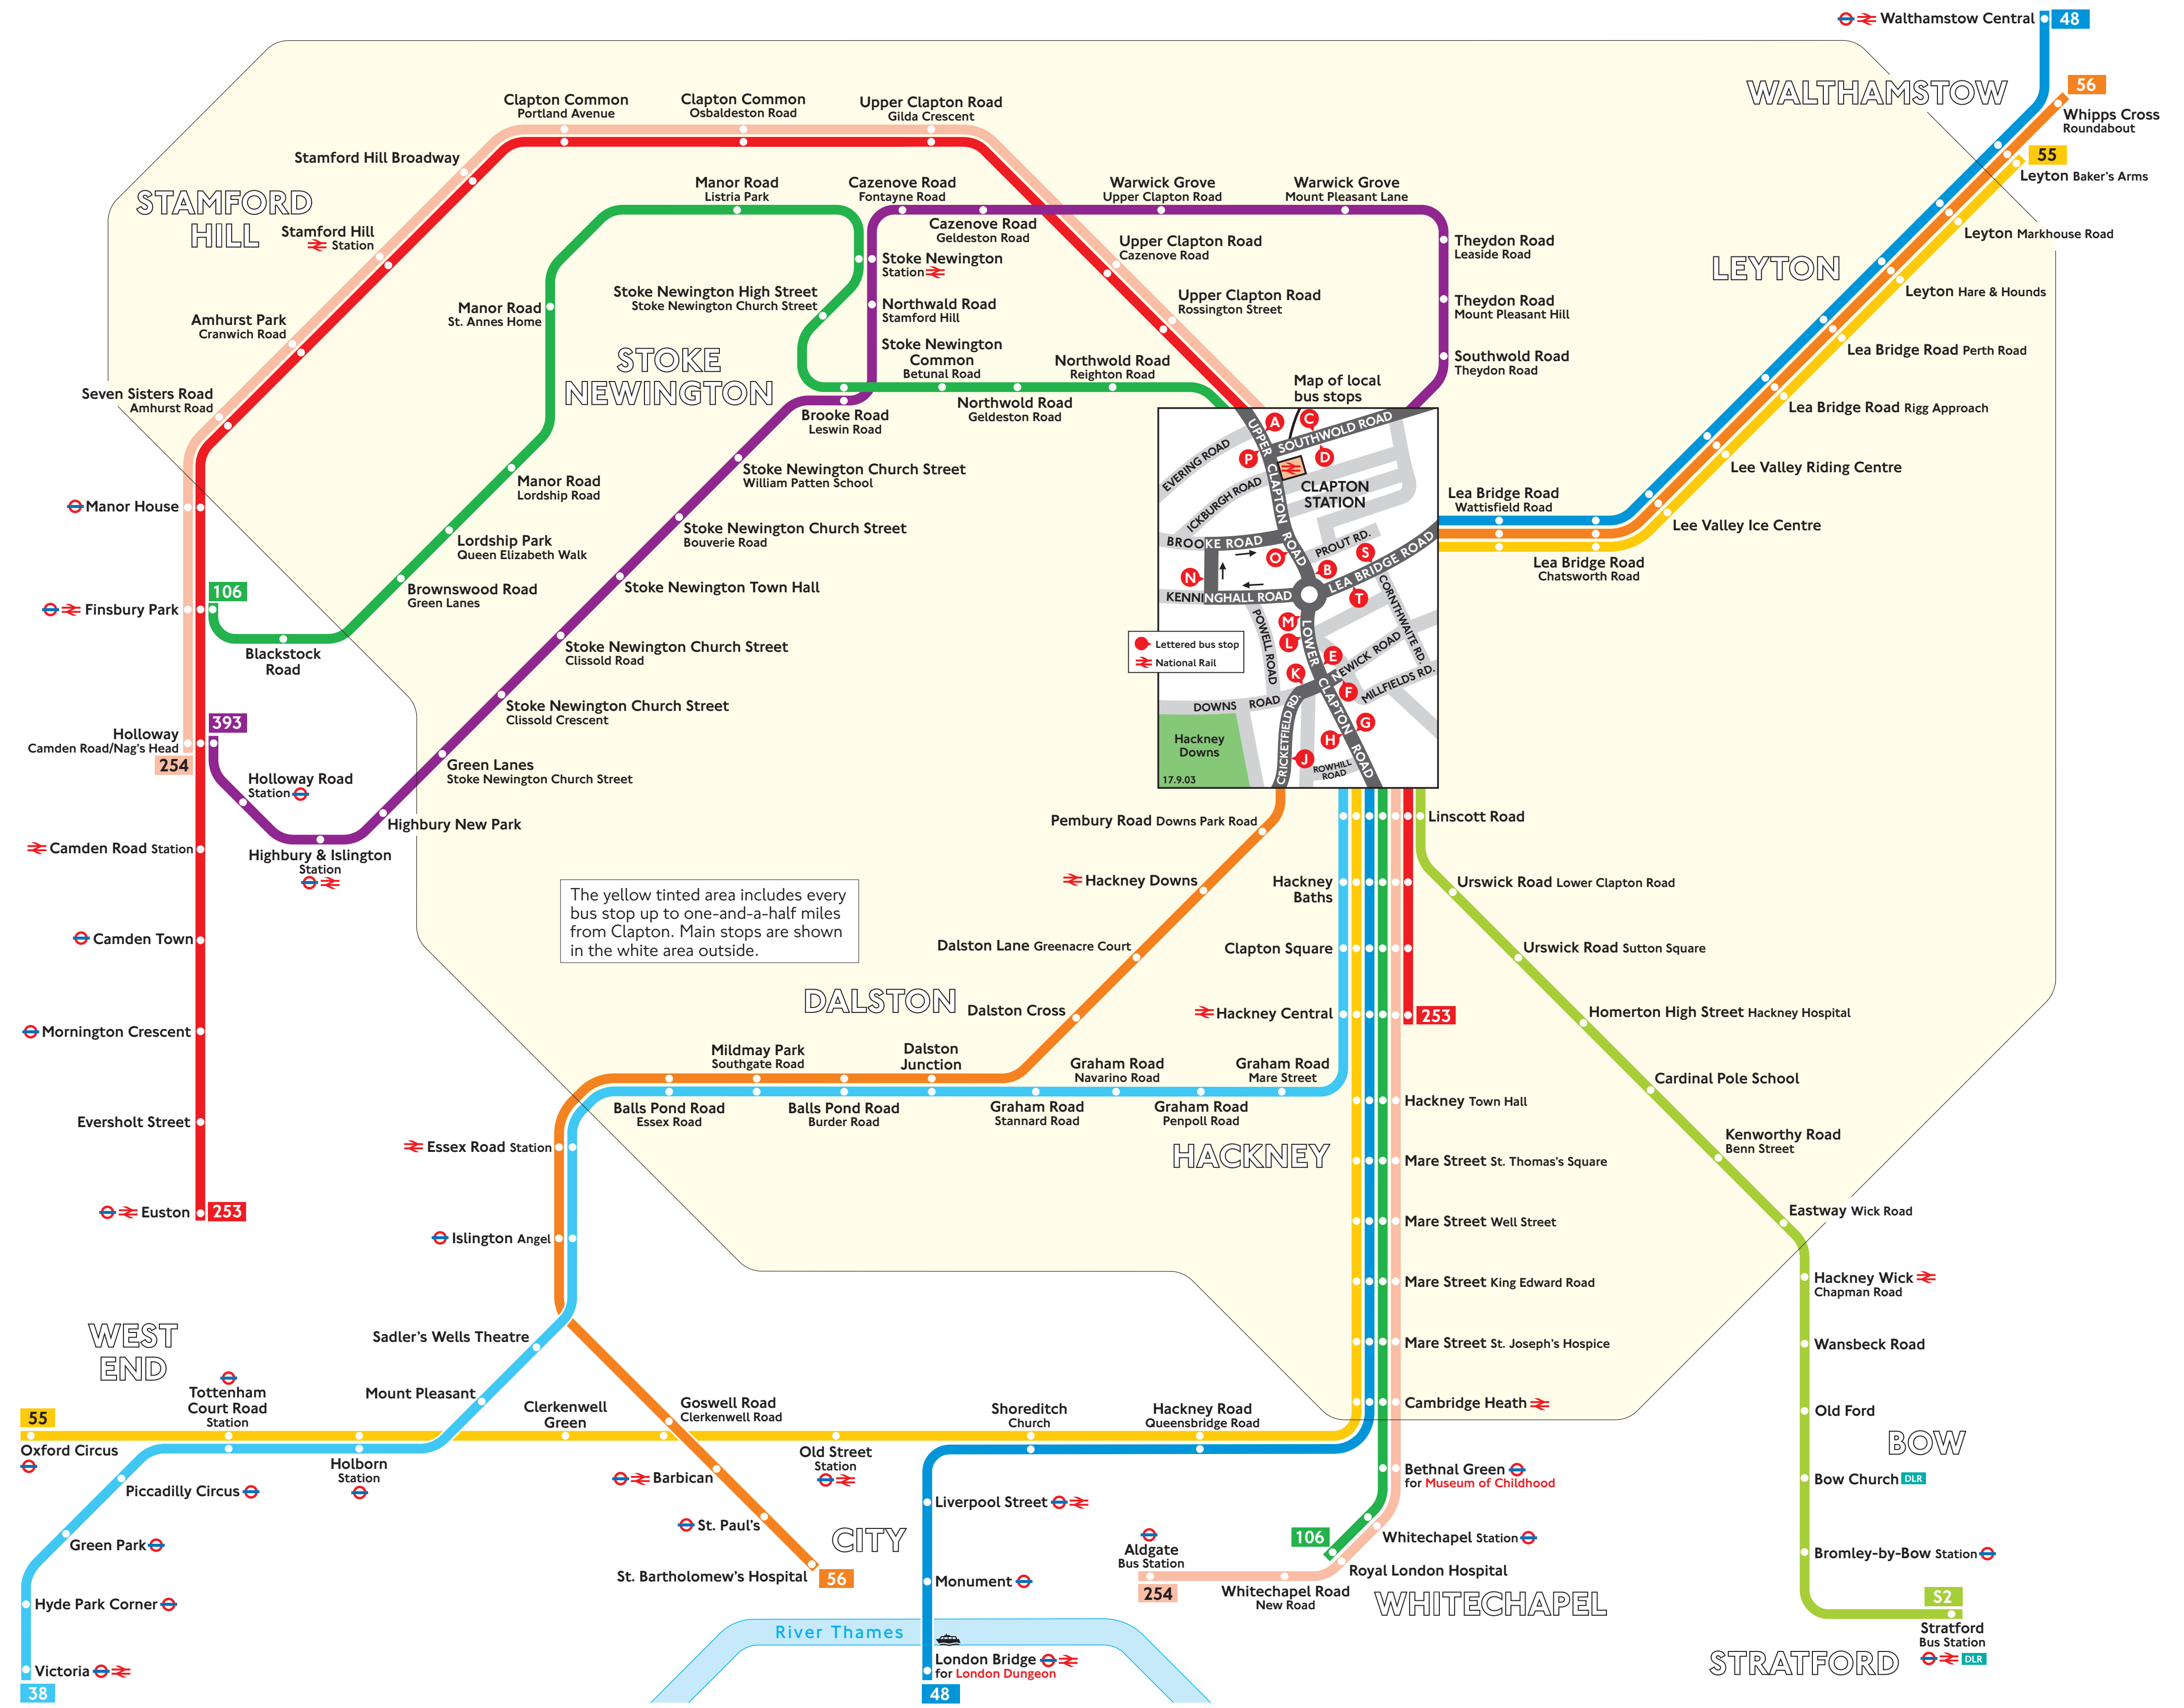

Bus services from Clapton

Key

- 38 Daytime routes in black
- N55 Night buses in blue
- Red names indicate place of interest
- After 1900 route 38 serves stop E instead of stop F
- Connections with Underground
- Connections with National Rail
- Connections with Docklands Light Railway
- Connections with Boat services

Red discs show the bus stop you need for your chosen bus service. The disc appears on the top of the bus stop in the street (see map of town centre in centre of diagram).

Route finder

Bus service	Towards	Bus stops
38	Victoria Station (before 1900 daily) Victoria Station (after 1900 daily)	●●●●
48	London Bridge Station	●●●●
55	Walthamstow Central Station	●●●●
56	Leyton Baker's Arms	●●●●
106	Oxford Circus	●●●●
253	St. Bartholomew's Hospital	●●●●
254	Whipps Cross	●●●●
393	Finsbury Park Station	●●●●
S2	Whitechapel	●●●●
N38	Euston Station	●●●●
N55	Hackney Central Station	●●●●
N106	Aldgate	●●●●
N253	Holloway	●●●●
	Tottenham Court Road Station	●●●●

Night buses

Bus service	Towards	Bus stops
N38	Victoria Station	●●●●
N55	Walthamstow Central Station	●●●●
N106	Oxford Circus	●●●●
N253	Whipps Cross	●●●●
	Aldgate	●●●●
	Finsbury Park Station	●●●●
	Aldgate	●●●●
	Tottenham Court Road Station	●●●●

Destination finder

Destination	Bus service	Bus stops
A		
Aldgate Bus Station	254, N106, N253	●●●●
Amhurst Park Cranwich Road	253, 254, N253	●●●●
B		
Balls Pond Road Burder Road and Essex Road	38	●●●●
	56	●●●●
	N38	●●●●
Barbican	56	●●●●

Destination	Bus service	Bus stops
B		
Bethnal Green	106, 254, N106, N253	●●●●
Blackstock Road	106, N106	●●●●
Bow Church	52	●●●●
Bromley-by-Bow	52	●●●●
C		
Cambridge Heath	106, 254, N106, N253	●●●●
	48, 55, N55	●●●●
Camden Road Station	253, N253	●●●●
Camden Town	253, N253	●●●●
Cardinal Pole School	52	●●●●
Cazenove Road	393	●●●●
Clapton Common	253, 254, N253	●●●●
Clapton Square	38	●●●●
	48, 55, N38, N55	●●●●
	106, 253, 254, N106, N253	●●●●
Clerkenwell Green	55, N55	●●●●
D		
Dalston Cross	56	●●●●
Dalston Junction	38	●●●●
	56	●●●●
	N38	●●●●
Dalston Lane Greenacre Court	56	●●●●
E		
Eastway Wick Road	52	●●●●
Essex Road	38	●●●●
	56	●●●●
	N38	●●●●
Euston	253, N253	●●●●
Euston Square	N253	●●●●
Eversholt Street	253, N253	●●●●
F		
Finsbury Park	106, 253, 254, N106, N253	●●●●
G		
Goswell Road Clerkenwell Road	55, N55	●●●●
	56	●●●●
Gower Street	N253	●●●●
H		
Graham Road Mare Street, Navarino Road, Penpoll Road and Stannard Road	38	●●●●
	N38	●●●●
Green Park	38	●●●●
	N38	●●●●
H		
Hackney Town Hall	48, 55, N55	●●●●
	106, 254, N106, N253	●●●●
Hackney Baths	38	●●●●
	48, 55, N38, N55	●●●●
	106, 253, 254, N106, N253	●●●●
Hackney Central	38	●●●●
	48, 55, N38, N55	●●●●
	106, 253, 254, N106, N253	●●●●
Hackney Downs	56	●●●●