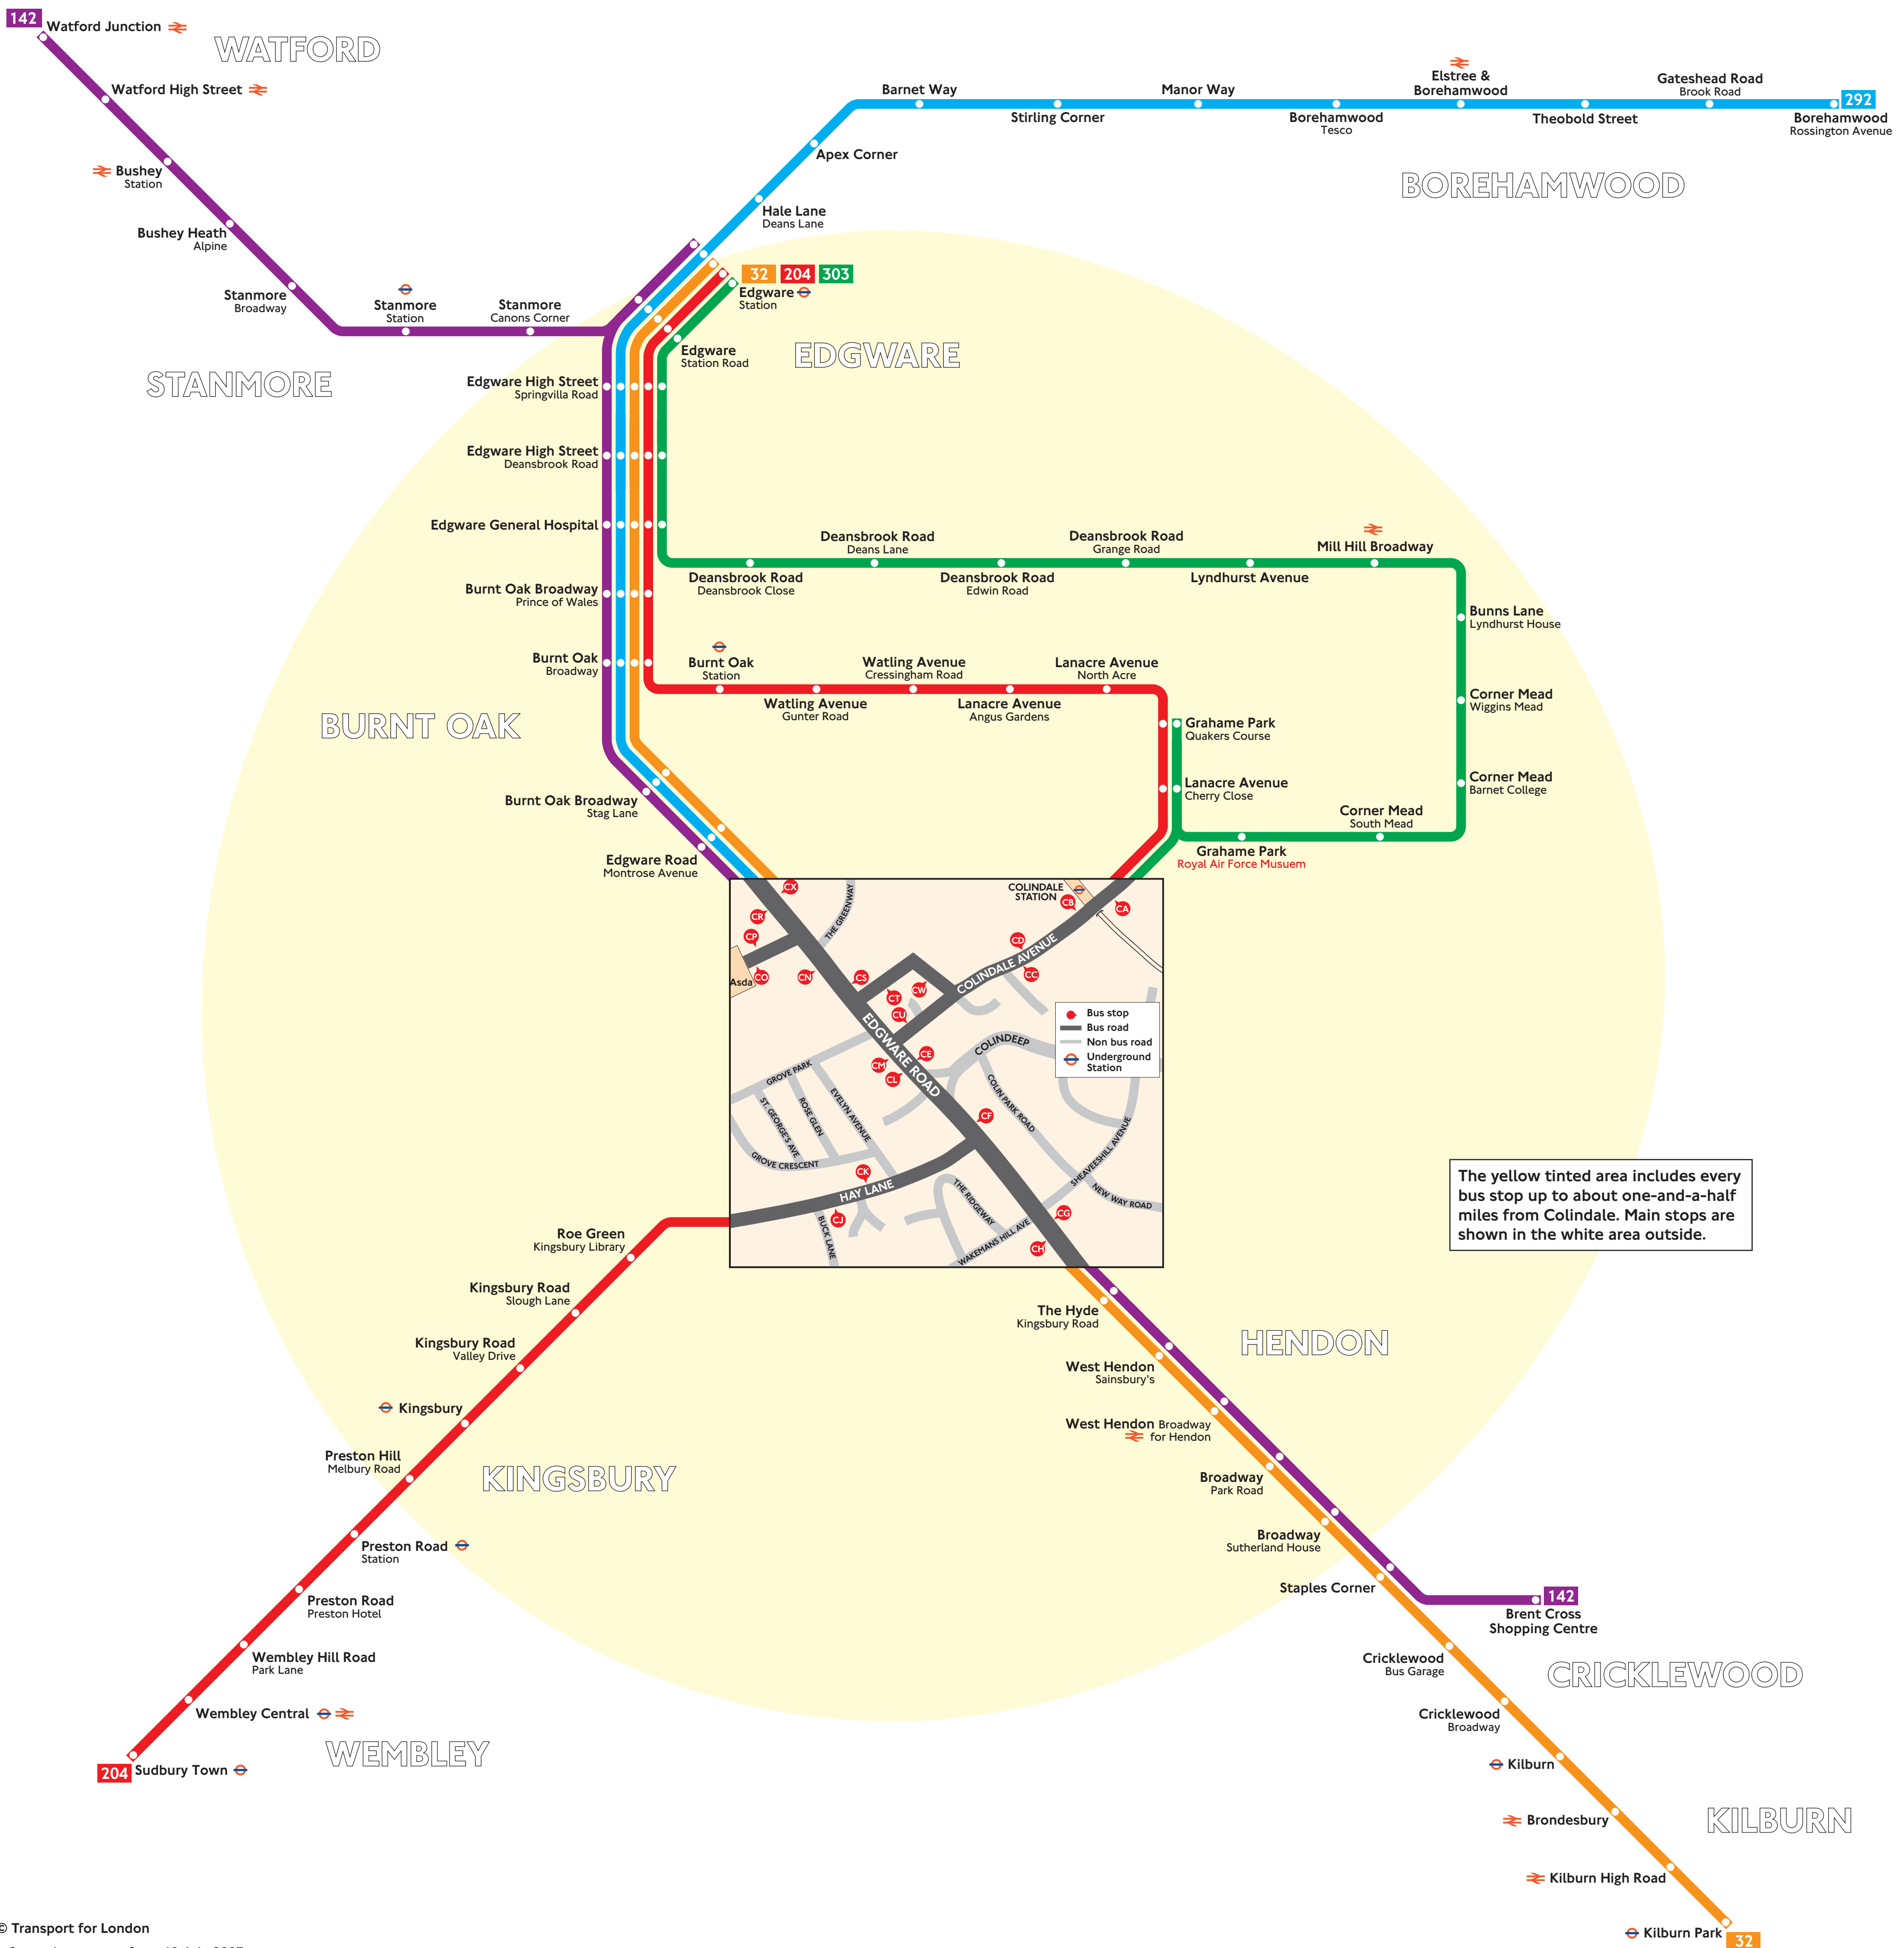

The yellow tinted area includes every bus stop up to about one-and-a-half miles from Colindale. Main stops are shown in the white area outside.

© Transport for London
Information correct from 18 July 2003

Key

- 32** Daytime routes in black
 - N5** Night buses in blue
 - Connections with Underground
 - Connections with National Rail
 - Red names indicate places of interest
- Red discs show the bus stop you need for your chosen bus service. The disc appears on the top of the bus stop in the street (see map of town centre in centre of diagram).

Route finder

Bus service	Towards	Bus stops
32	Edgware Kilburn Park	
142	Brent Cross Shopping Centre Watford	
204	Edgware Sudbury	
292	Borehamwood	
303	Edgware via Mill Hill	

Night buses

N5	Edgware Trafalgar Square	
N16	Edgware Victoria	