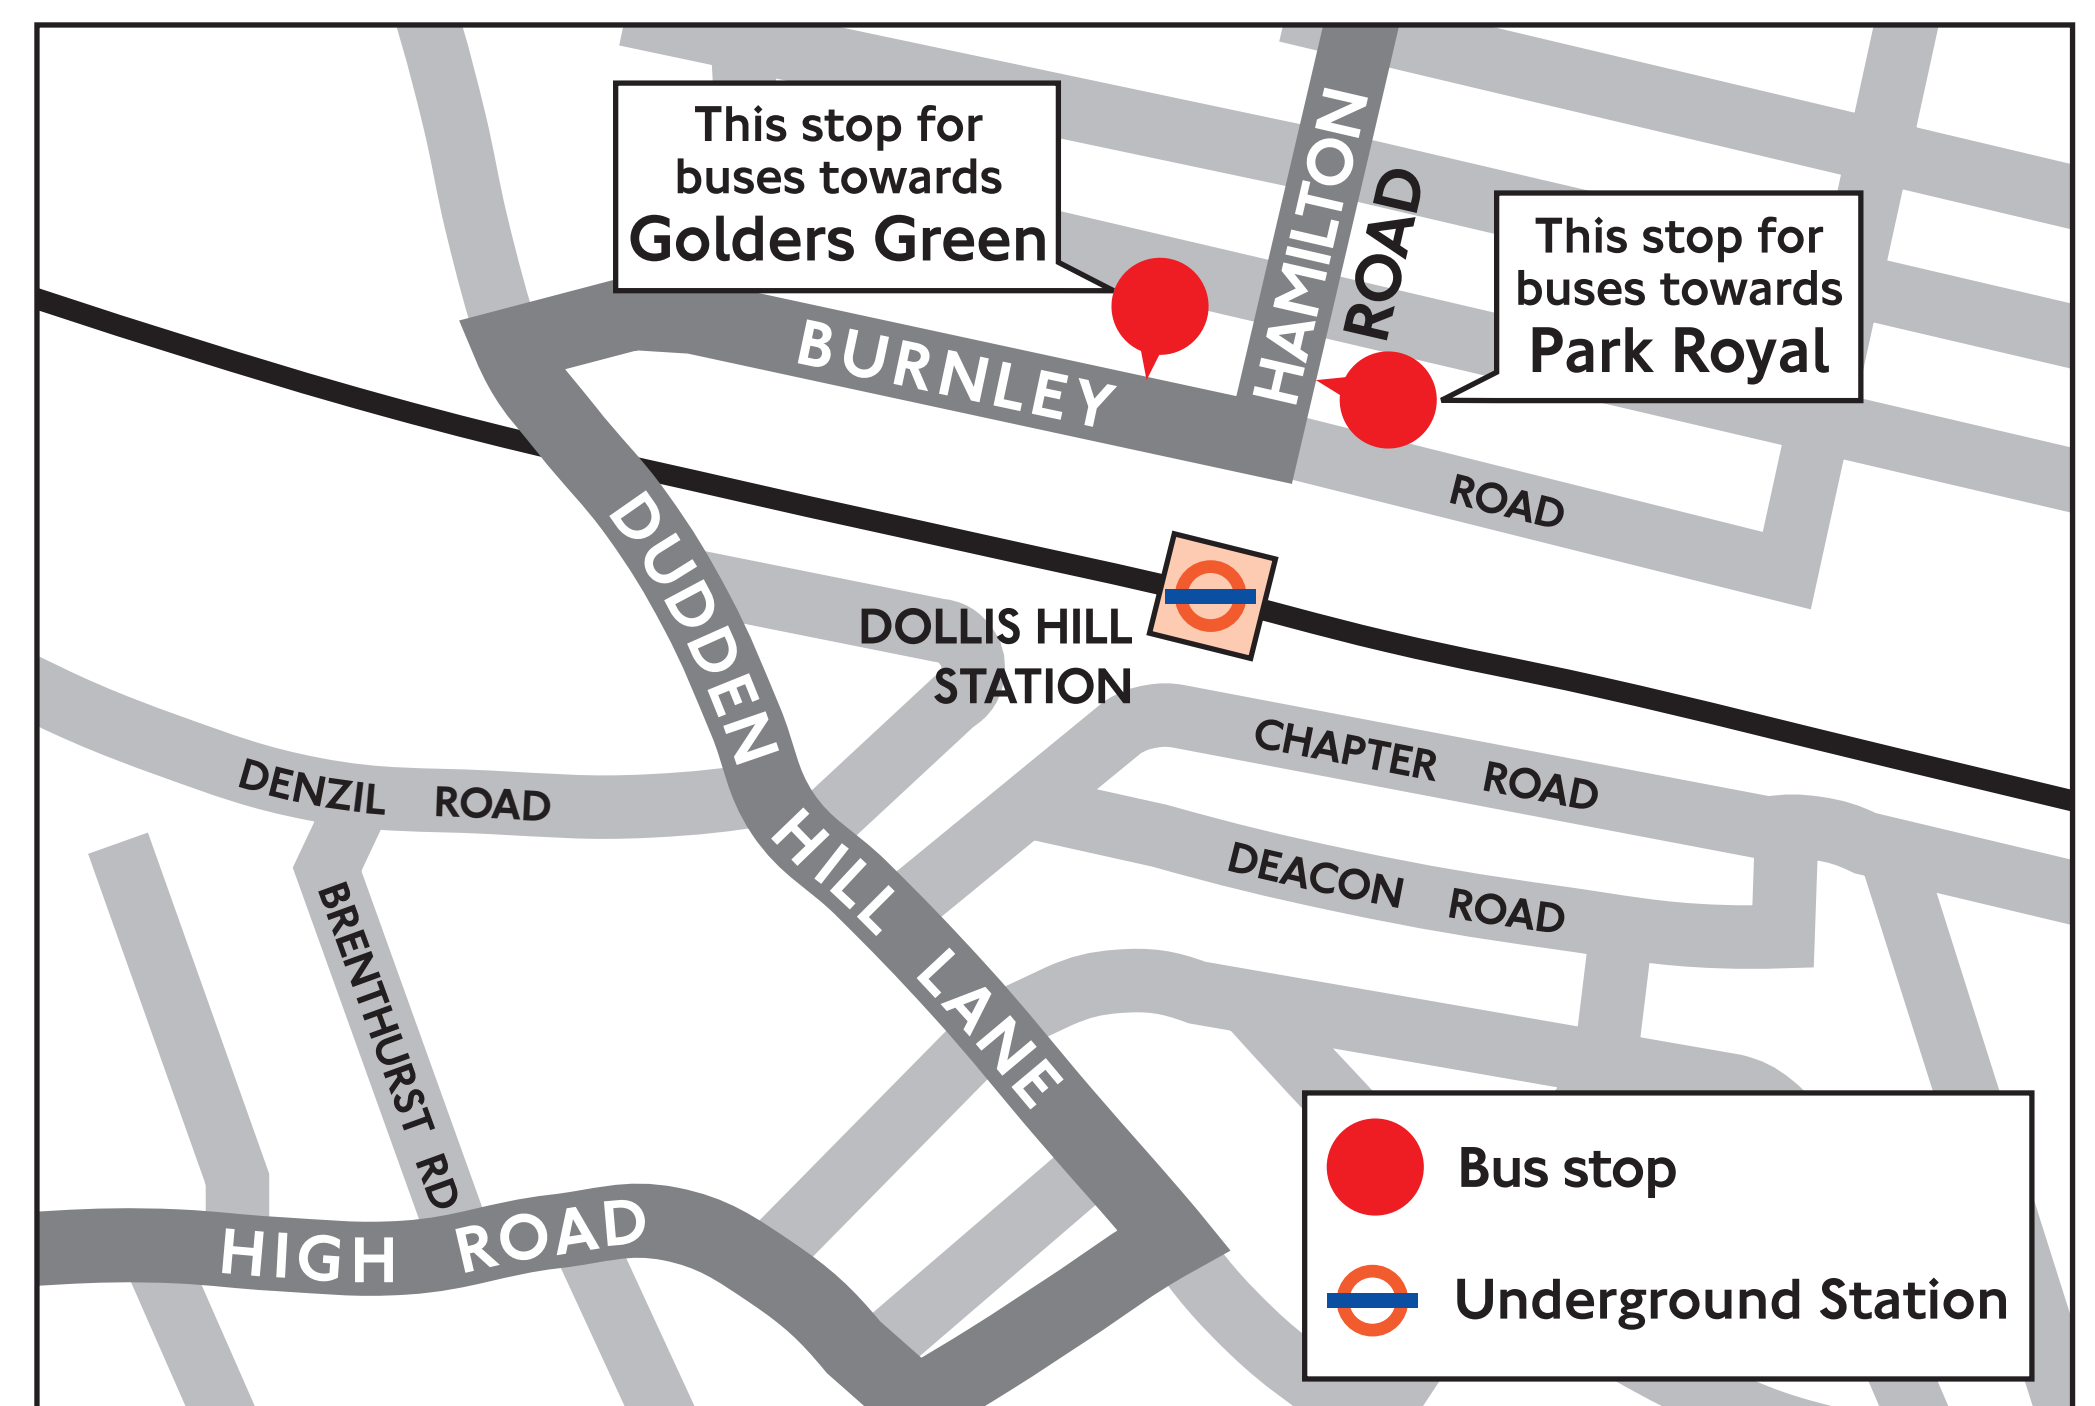

Where to catch your bus

24 hour travel information
020 7222 1234

Textphone
020 7918 3015

Website
www.tfl.gov.uk

MAYOR OF LONDON

Transport for London