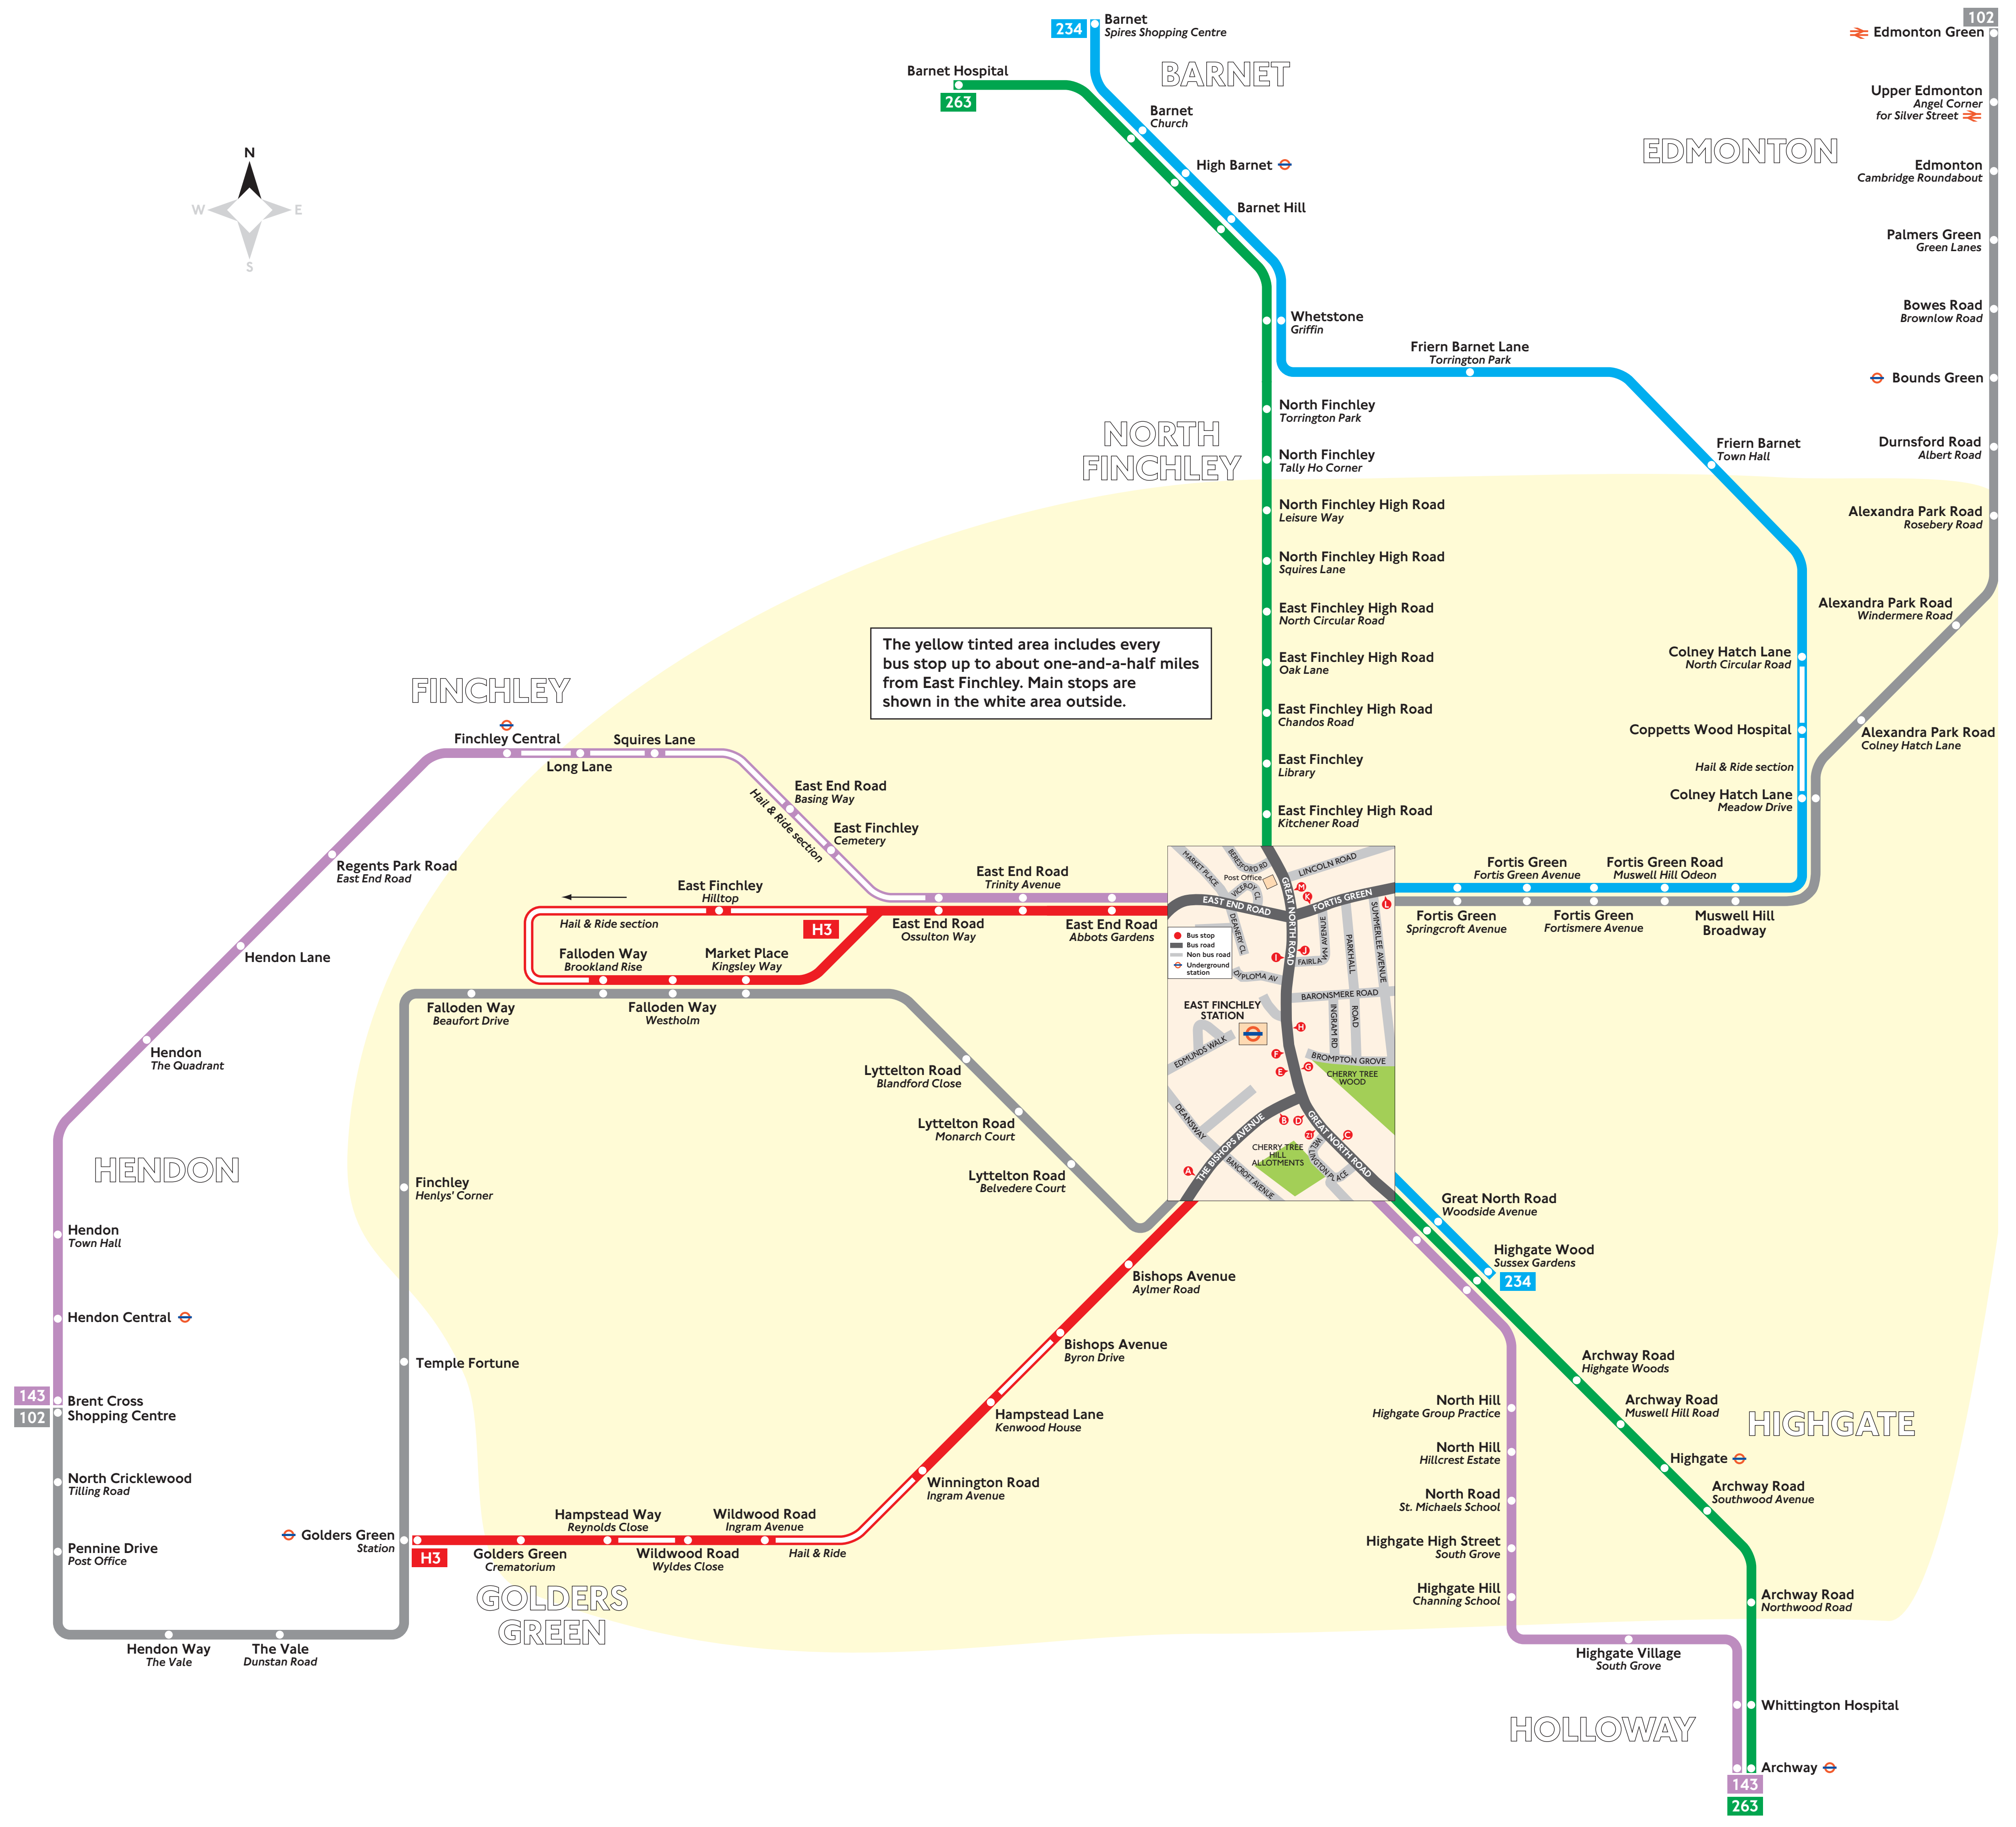

The yellow tinted area includes every bus stop up to about one-and-a-half miles from East Finchley. Main stops are shown in the white area outside.

Key

- 102 Daytime routes in black
- N20 Night buses in blue
- Connections with Underground
- Connections with National Rail

Red discs show the bus stop you need for your chosen bus service. The disc **A** appears on the top of the bus stop in the street (see map of town centre in centre of diagram).

Route finder

Bus service	Towards	Bus stops
102	Brent Cross Shopping Centre	D E I L
102	Edmonton Green	A E K
143	Archway	C G J
143	Brent Cross Shopping Centre	D E I L
234	Barnet	D E K
234	Highgate Wood Sussex Gardens	C G J L
263	Archway	C G J M
263	Barnet Hospital	D E I L
H3	East Finchley Market Place	A E I
H3	Golders Green	D E I