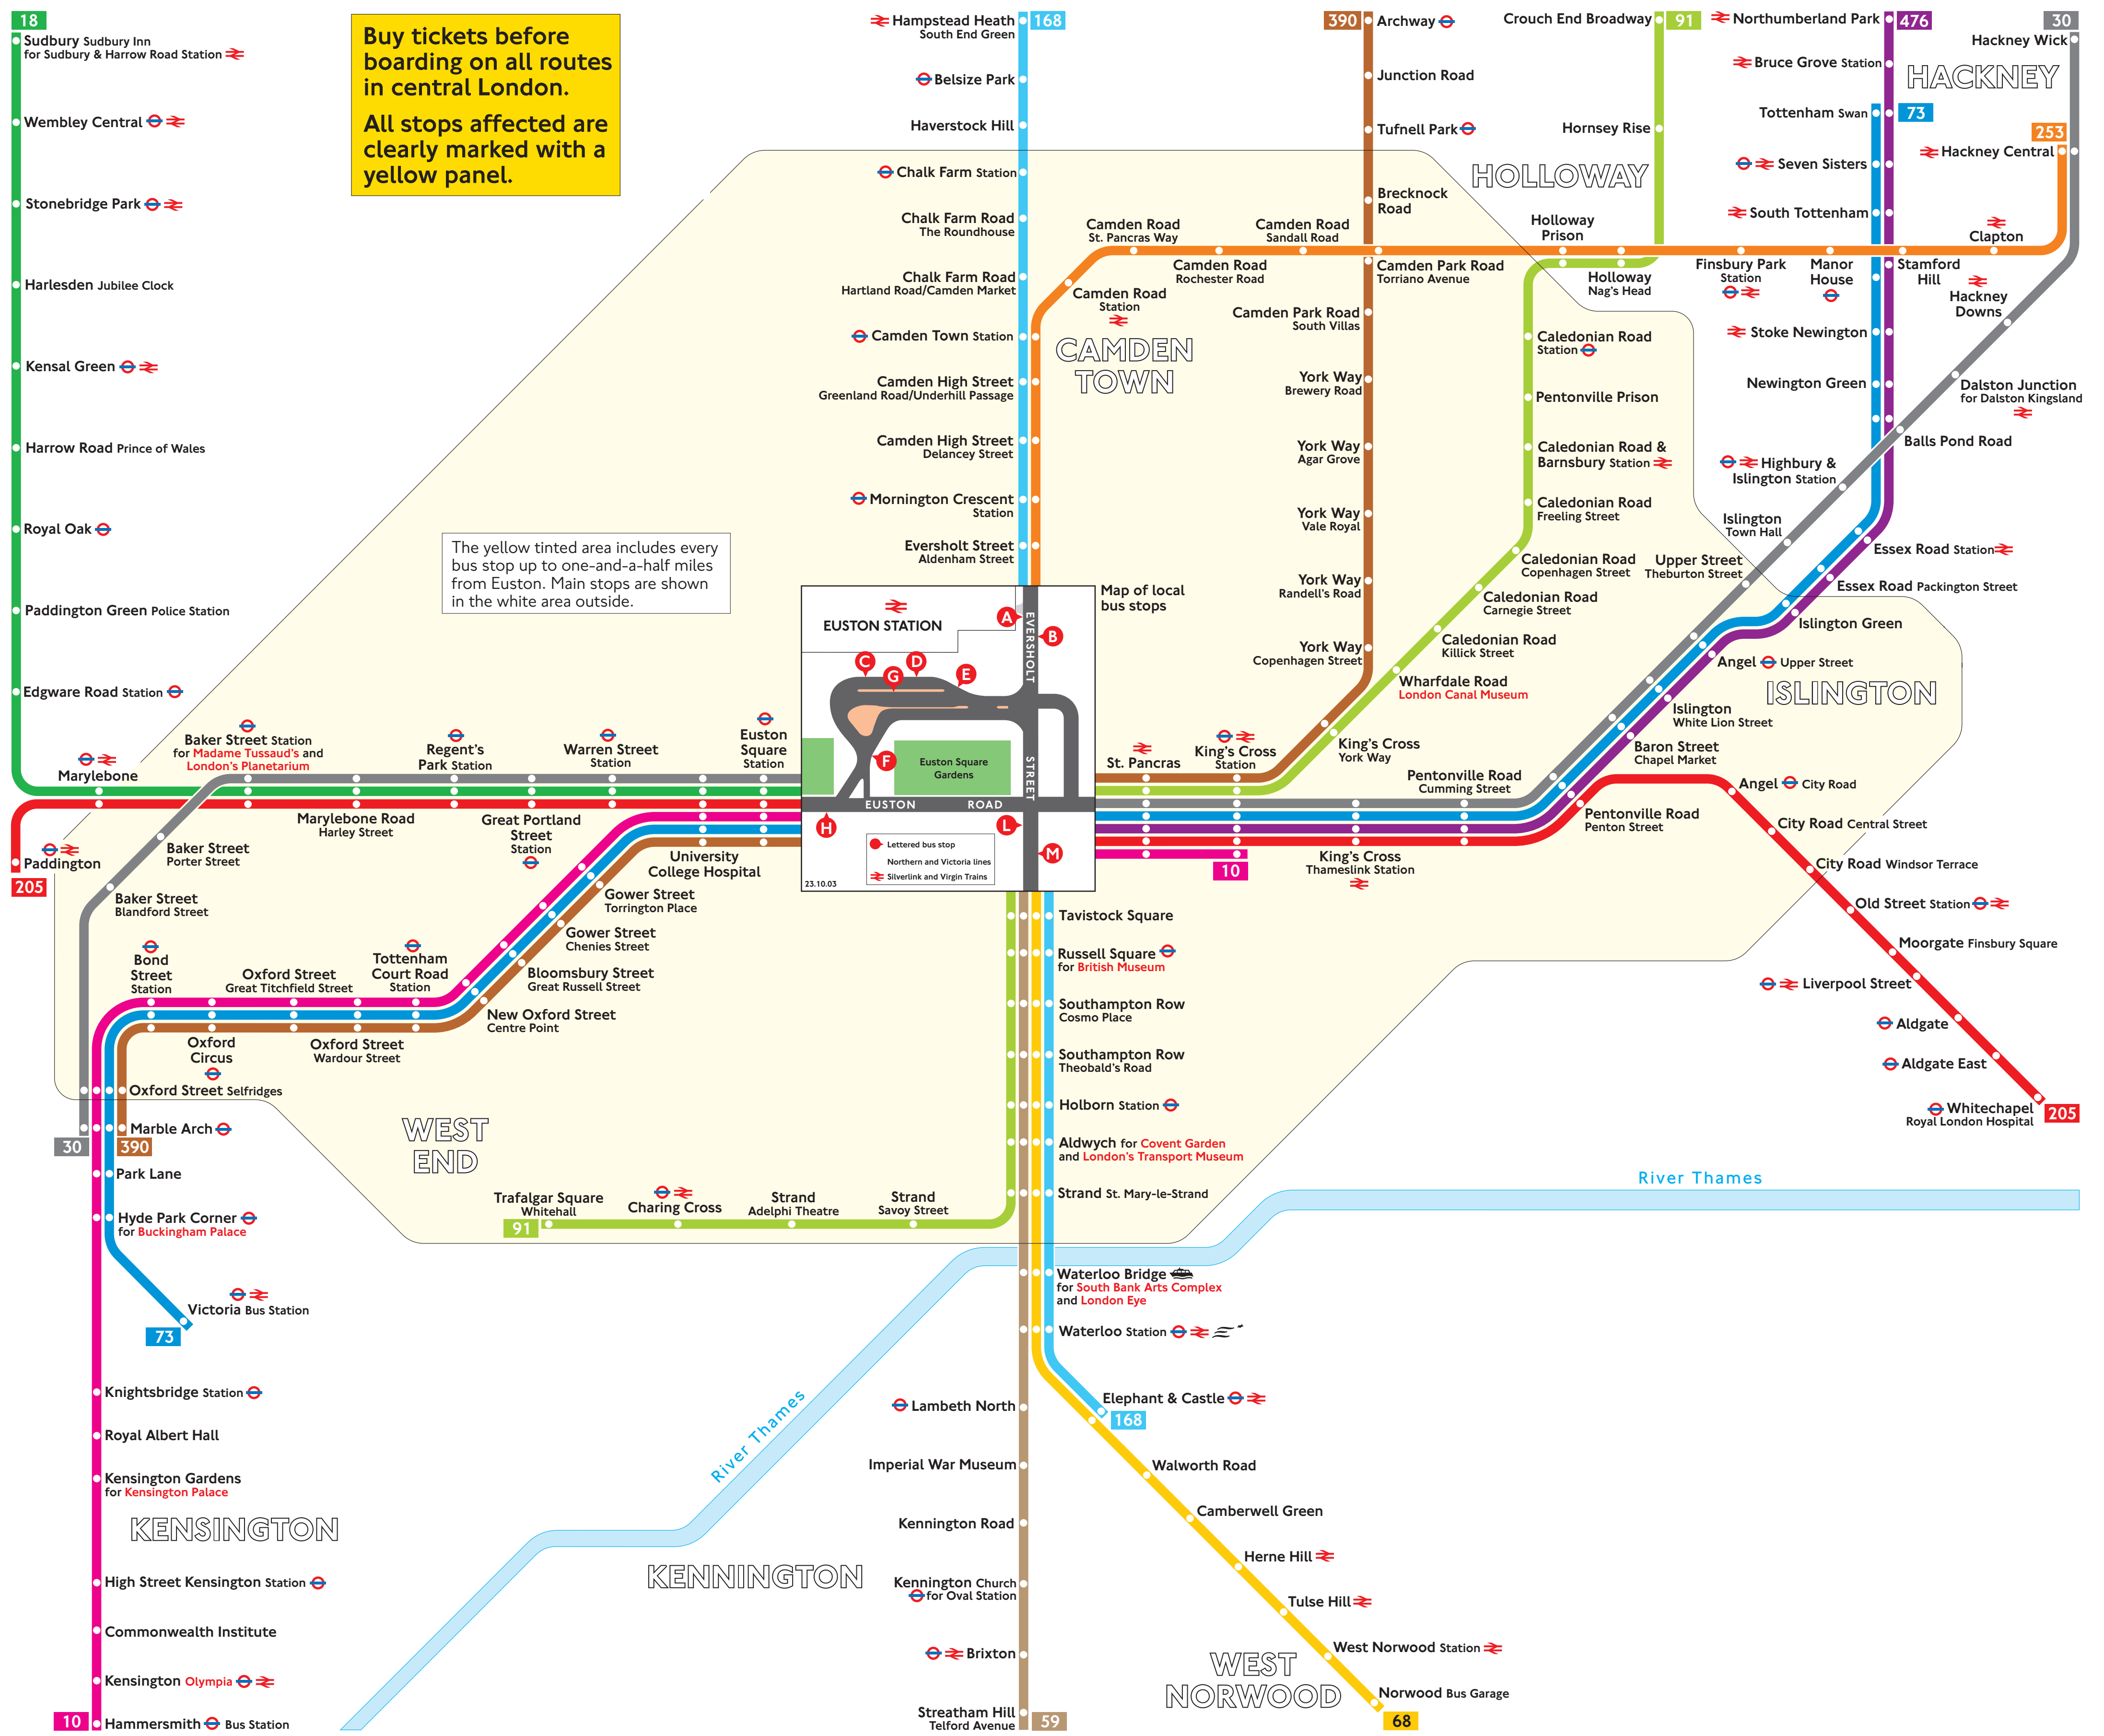

# Bus services from Euston

Buy tickets before boarding on all routes in central London. All stops affected are clearly marked with a yellow panel.

The yellow tinted area includes every bus stop up to one-and-a-half miles from Euston. Main stops are shown in the white area outside.

**Key**

- 10 Daytime routes in black
- N20 Night buses in blue
- Red names indicate place of interest
- Red discs show the bus stop you need for your chosen bus service. The disc appears on the top of the bus stop in the street (see map of town centre in centre of diagram).
- Connections with Underground
- Connections with National Rail
- Connections with Boat services
- No service before 0841 on Monday to Friday

**Route finder**

Bus service	Towards	Bus stops
10	Hammersmith	○
18	Sudbury	○
30	Hackney Wick	○
59	Streatham Hill	○
68	Norwood Bus Garage	○
73	Stoke Newington	○
	Tottenham	○
	Victoria	○
91	Crouch End	○
168	Elephant & Castle	○
205	Paddington	○
	Whitechapel	○
253	Hackney	○
390	Archway	○
476	Northumberland Park	○

**Night buses**

Bus service	Towards	Bus stops
N5	Edgware	○
N10	Archway	○
N20	Richmond	○
N73	Victoria	○
N91	Cockfosters	○
N253	Aldgate (via Hackney)	○
N279	Tottenham Court Road Station	○
	Victoria	○
	Waltham Cross	○