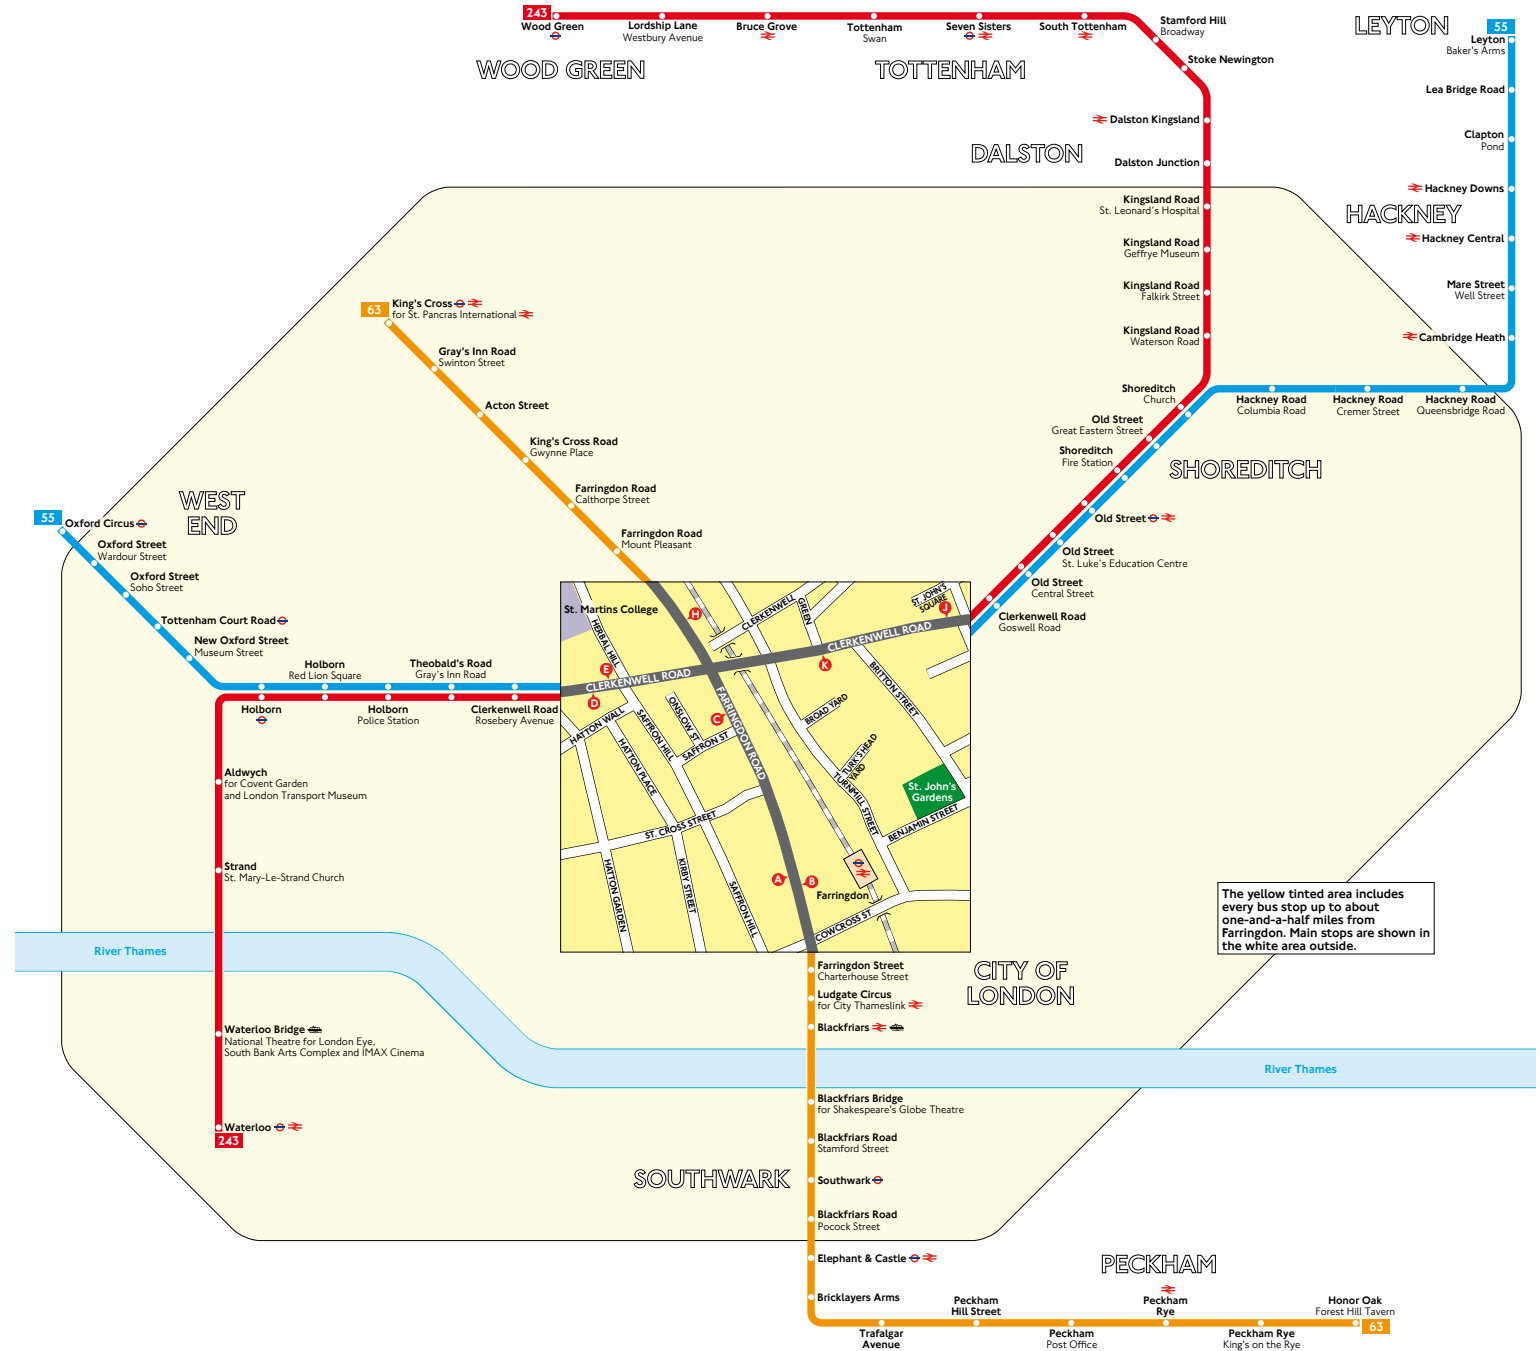

Buses from Farringdon

Route finder

Day buses including 24-hour routes

Bus route	Towards	Bus stops
55	Leyton	E J
	Oxford Circus	D K
63	Honor Oak	B H
	King's Cross	A C
243 	Waterloo	D K
	Wood Green	E J

Night buses

Bus route	Towards	Bus stops
N35	Clapham Junction	E J
	Tottenham Court Road	D K
N55	Oxford Circus	D K
	Woodford Wells	E J
N63	Crystal Palace	B H
	King's Cross	A C

The yellow tinted area includes every bus stop up to about one-and-a-half miles from Farringdon. Main stops are shown in the white area outside.