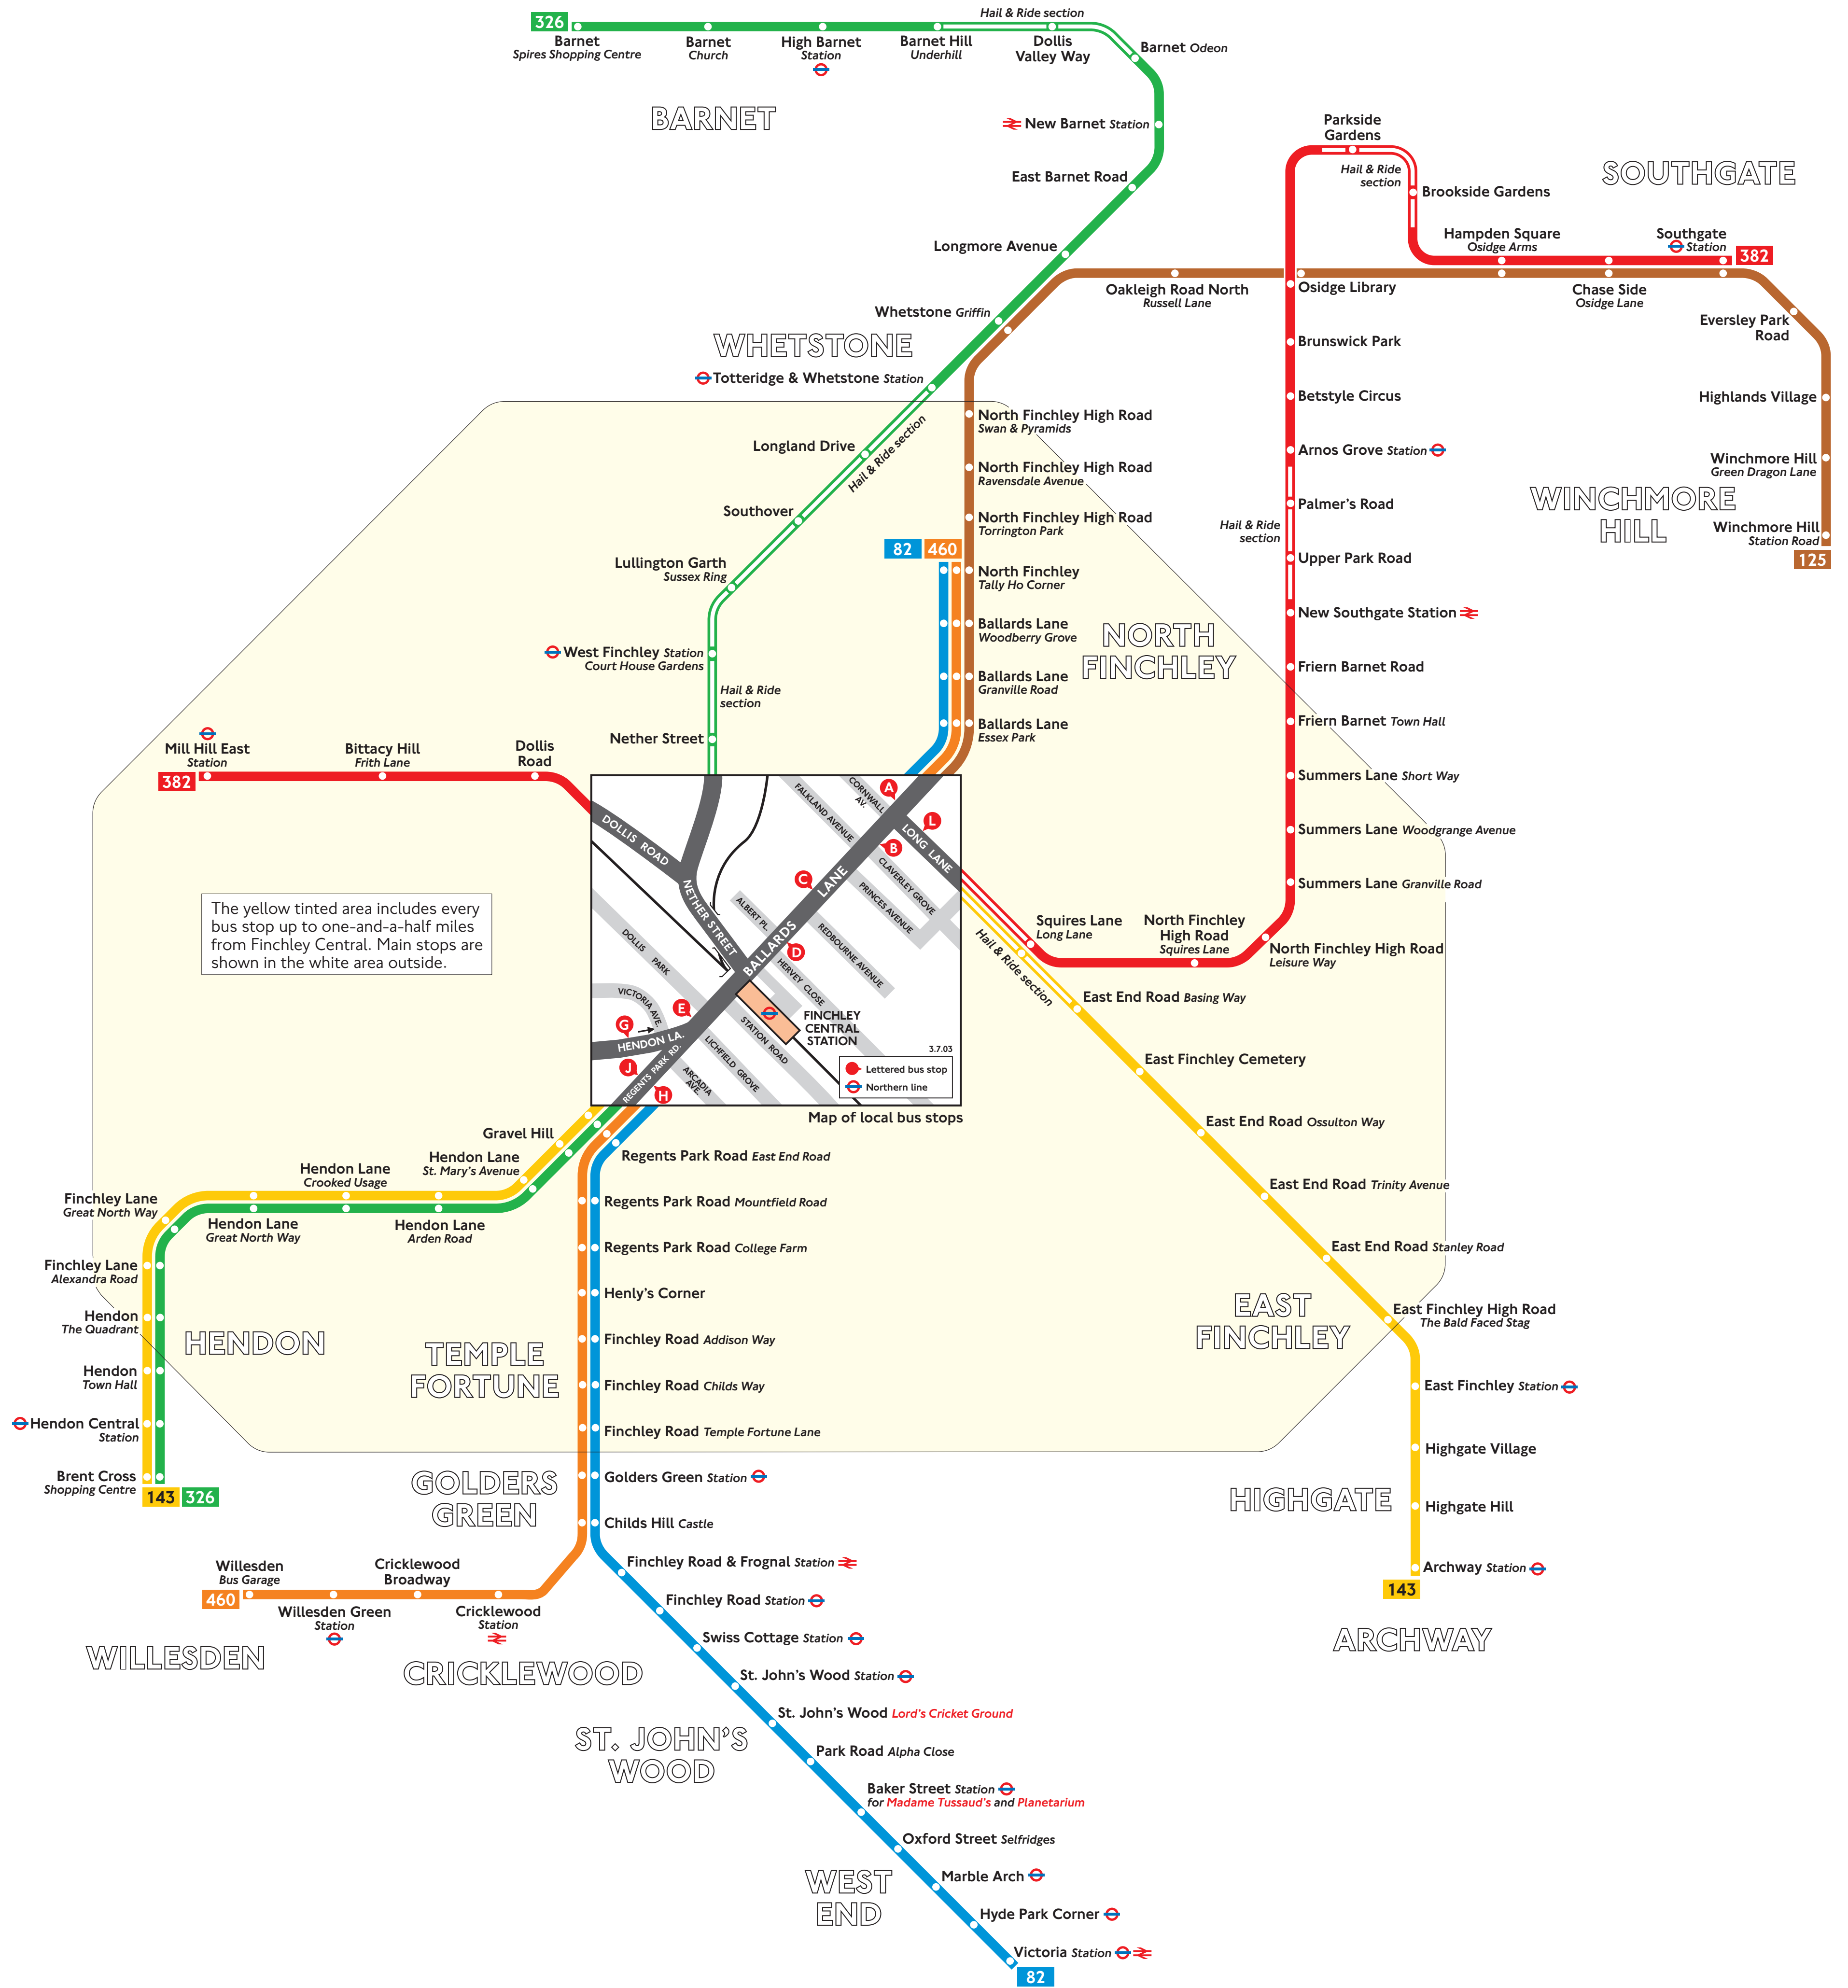

Bus services from Finchley Central

The yellow tinted area includes every bus stop up to one-and-a-half miles from Finchley Central. Main stops are shown in the white area outside.