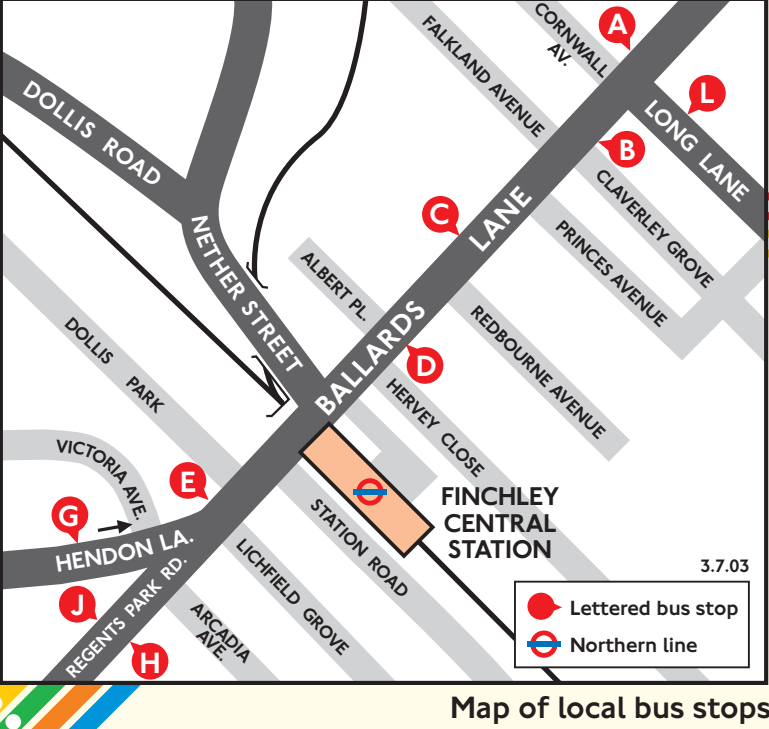

Key

- 82 Daytime routes in black
- N13 Night buses in blue
- Red names indicate place of interest
- Red discs show the bus stop you need for your chosen bus service. The disc **A** appears on the top of the bus stop in the street (see map of town centre in centre of diagram).
- Connections with Underground
- Connections with National Rail
- Also Hail & Ride in Nether Street
- Also Hail & Ride in part of Nether Street and Dollos Road

Route finder

Bus service	Towards	Bus stops
82	North Finchley	A C E F
	Victoria Station	C D F
125	Winchmore Hill	A C E F
143	Archway Station	C E F L
	Brent Cross	C D F
326	Barnet	E F *
	Brent Cross	F *
382	Mill Hill East	C D
	Southgate	C D
460	North Finchley	A C E F
	Willesden Bus Garage	C D F

Night buses

Bus service	Towards	Bus stops
N13	Aldwych	C D F
	North Finchley	A C E F
N20	Barnet	A C E F
	Trafalgar Square	C D F

Destination finder

Destination	Bus service	Bus stops
A		
Aldwych	N13	C D F
Archway Station	143	C E F L
	N20	C D F
Arnos Grove Station	382	C D
B		
Baker Street Station for Madame Tussaud's and Planetarium	82, N13	C D F

Destination	Bus service	Bus stops
B		
Ballards Lane Essex Park, Granville Road and Woodberry Grove	82, 460, N13, N20	A C E F
	125	A C E F
	326	A C E F
Barnet Church and Odeon	N20	A C E F
	326	C D *
Barnet Spire Shopping Centre	326	C D *
Barnet Hill Underhill	326	C D *
	N20	A C E F
Bittacy Hill	382	C D
	143	C D F
Brent Cross Shopping Centre	326	F *
C		
Camden Town	N20	C D F
Childs Hill Castle	82, 460, N13	C D F
Cricklewood Station	460	C D F
Cricklewood Broadway	460	C D F
D		
Dollis Valley Way	326	C D *
E		
East Barnet Road Brookhill Road	326	C D *
East End Road Basing Way, Ossulton Way, Stanley Road and Trinity Avenue	143	C D F
	N20	C D F
East Finchley Station	143	C D F
	N20	C D F
East Finchley Cemetery	143	C D F
	N20	C D F
East Finchley High Road The Bald Faced Stag	143	C D F
	N20	C D F
Euston	N20	C D F
F		
Finchley Lane Alexandra Road and Great North Way	143	C D F
	326	F *
Finchley Road & Froggnal Station	82, N13	C D F
Finchley Road Addison Way, Childs Way and Temple Fortune Lane	82, 460, N13	C D F
Finchley Road Station	82, N13	C D F
Friern Barnet Town Hall	382	C D
G		
Golders Green Station	82, 460, N13	C D F

Destination	Bus service	Bus stops
H		
Hampden Square Osidge Arms	125	A C E F
	382	C D
Hendon The Quadrant and Town Hall	143	C D F
	326	C D *
Hendon Central Station	143	C D F
	326	F *
Hendon Lane Arden Road, Crooked Usage, Great North Way and St. Mary's Avenue	143	C D F
	326	F *
Henly's Corner	82, 460, N13	C D F
High Barnet Station	326	C D *
	N20	C D F
Highgate Hill	143	C D F
Highgate Village	143	C D F
Highlands Village	125	C D E F
Hyde Park Corner	82	C D F
L		
Longland Drive	326	C D *
Longmore Avenue	326	C D *
Lord's Cricket Ground	82, N13	C D F
Lullington Garth Sussex Ring	326	C D *
M		
Marble Arch	82	C D F
Mill Hill East Station	382	C D
N		
Nether Street	326	C D *
New Barnet Station	326	C D *
New Southgate Station	382	C D
North Finchley High Road Ravensdale Avenue, Swan & Pyramids and Torrington Park	125	A C E F
	N20	A C E F
North Finchley Tally Ho Corner	82, 460, N13, N20	A C E F
	125	A C E F
O		
Oakleigh Road North Russell Lane	125	A C E F
Osidge Library	125	A C E F
	382	C D
Oxford Circus	N13	C D F
Oxford Street Selfridges	82, N13	C D F