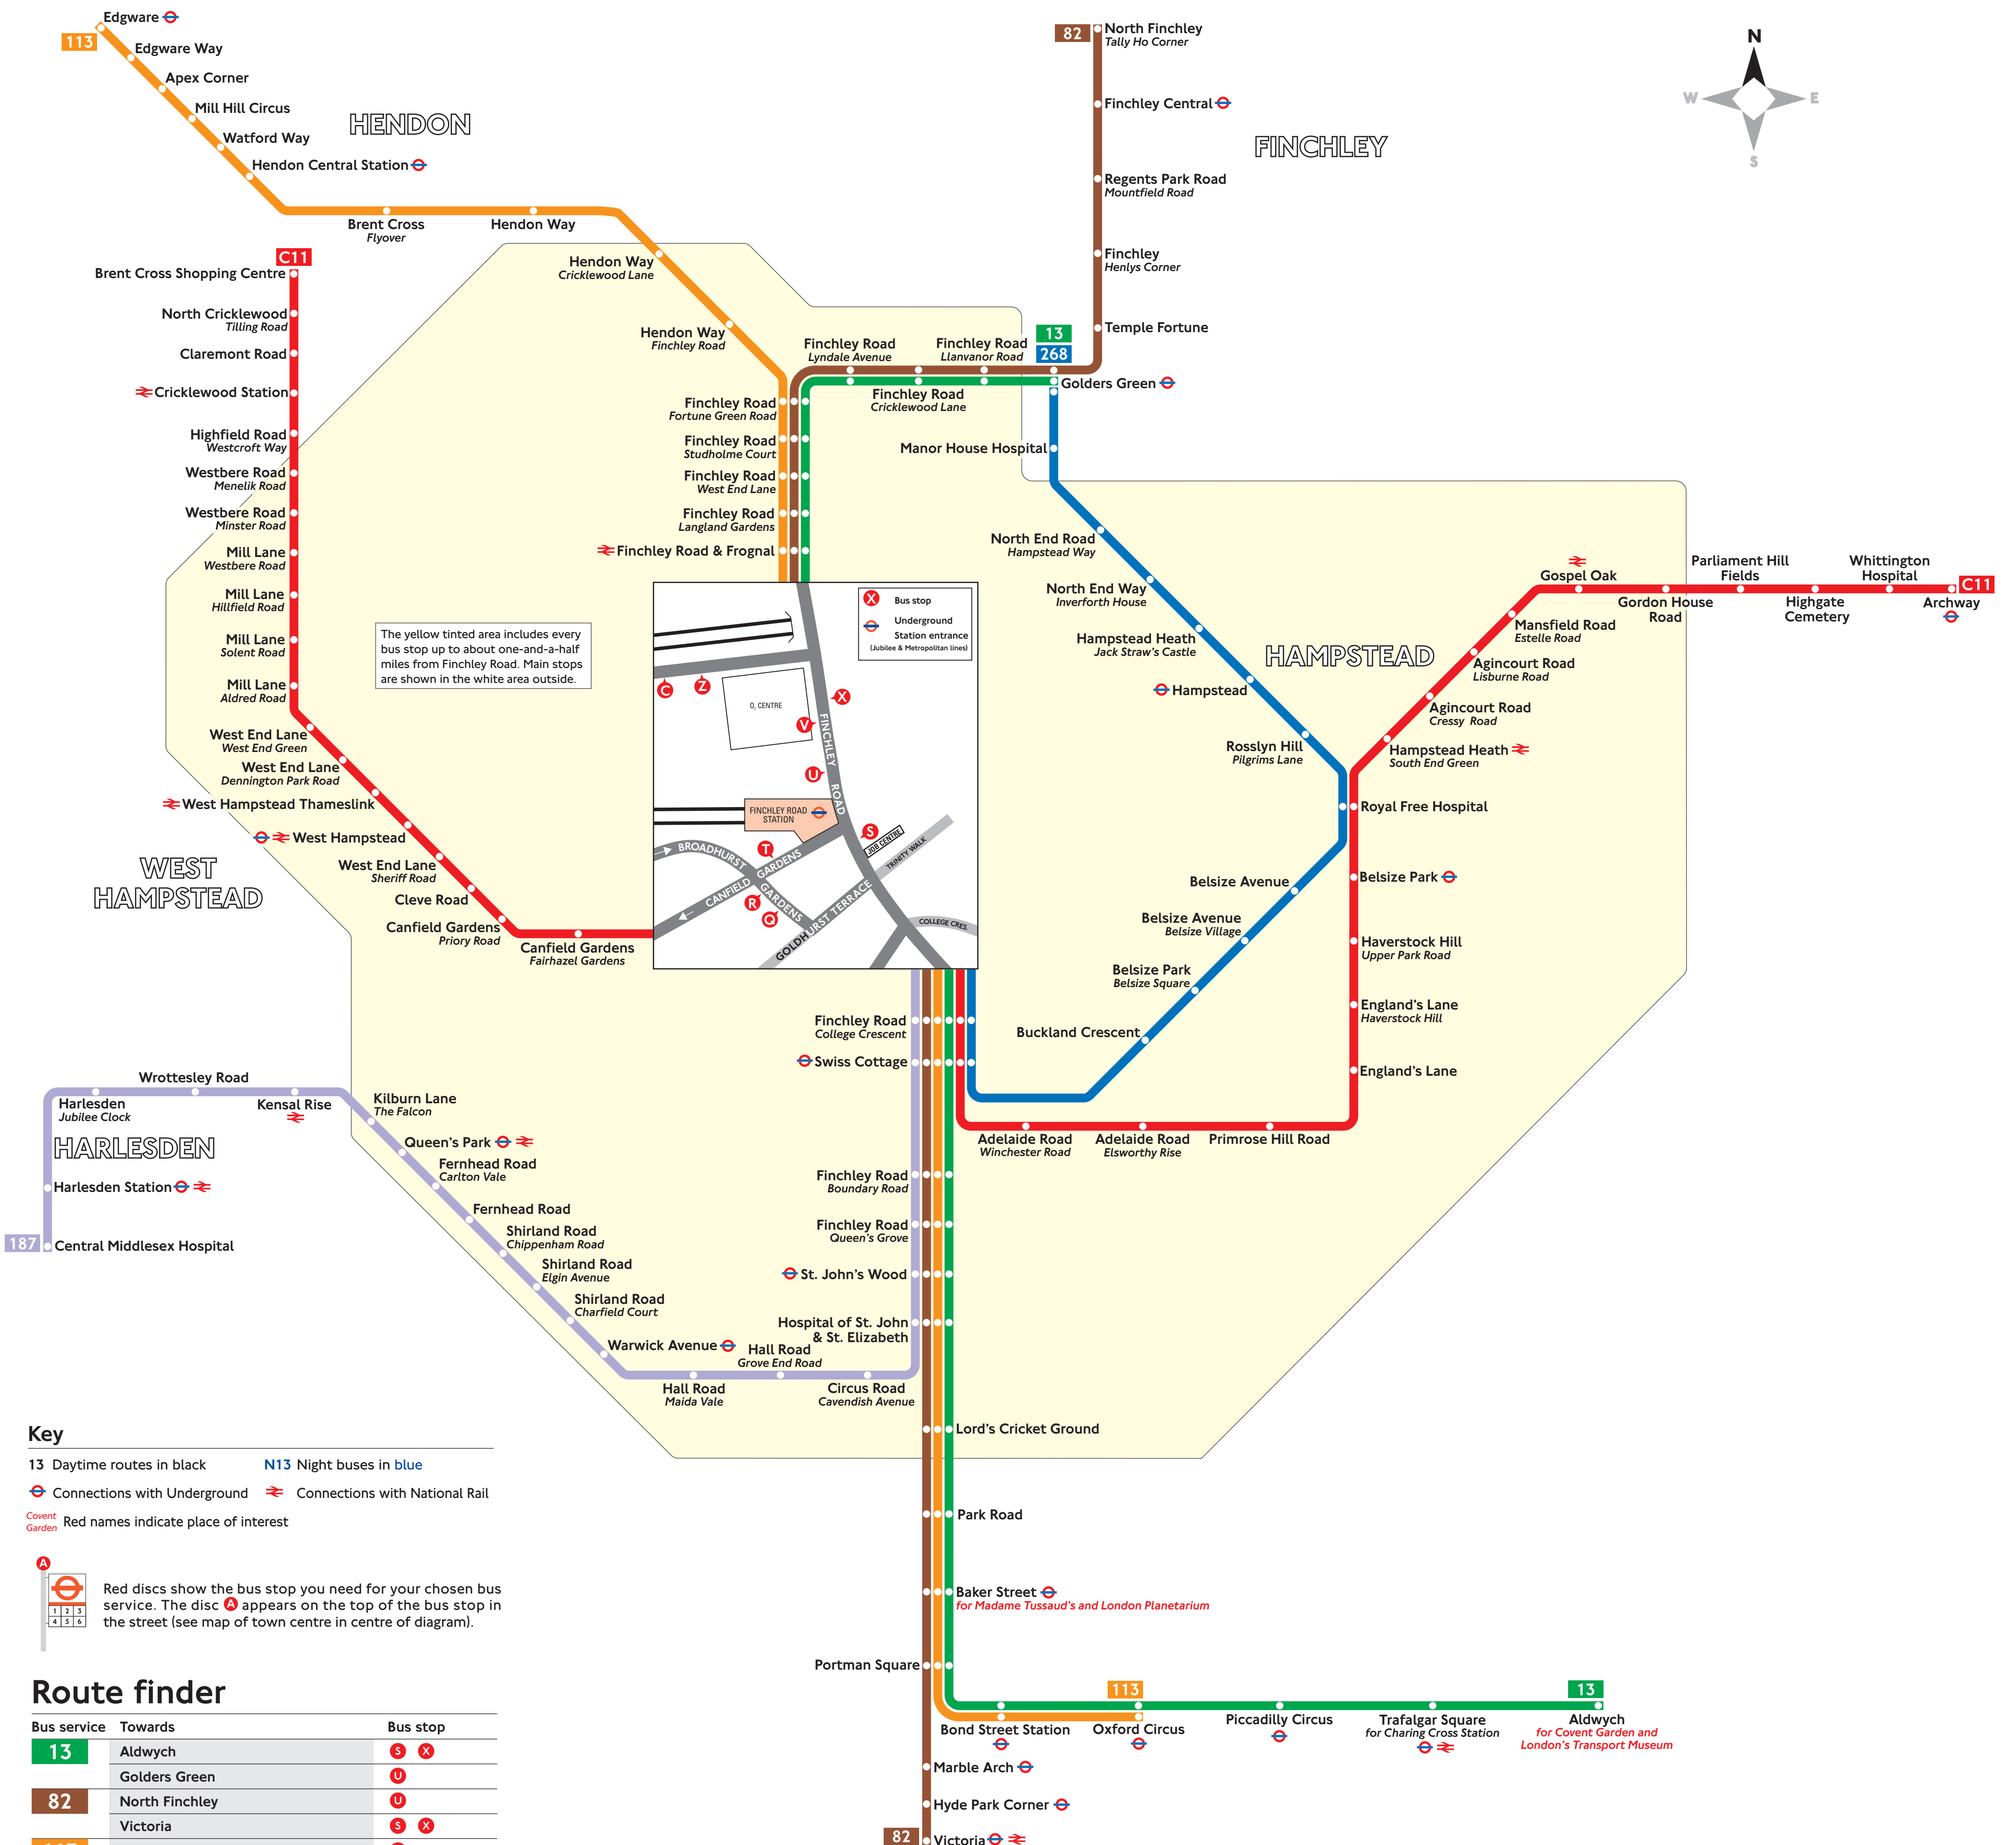

Key

13 Daytime routes in black N13 Night buses in blue

Connections with Underground Connections with National Rail

Red names indicate place of interest

Red discs show the bus stop you need for your chosen bus service. The disc appears on the top of the bus stop in the street (see map of town centre in centre of diagram).