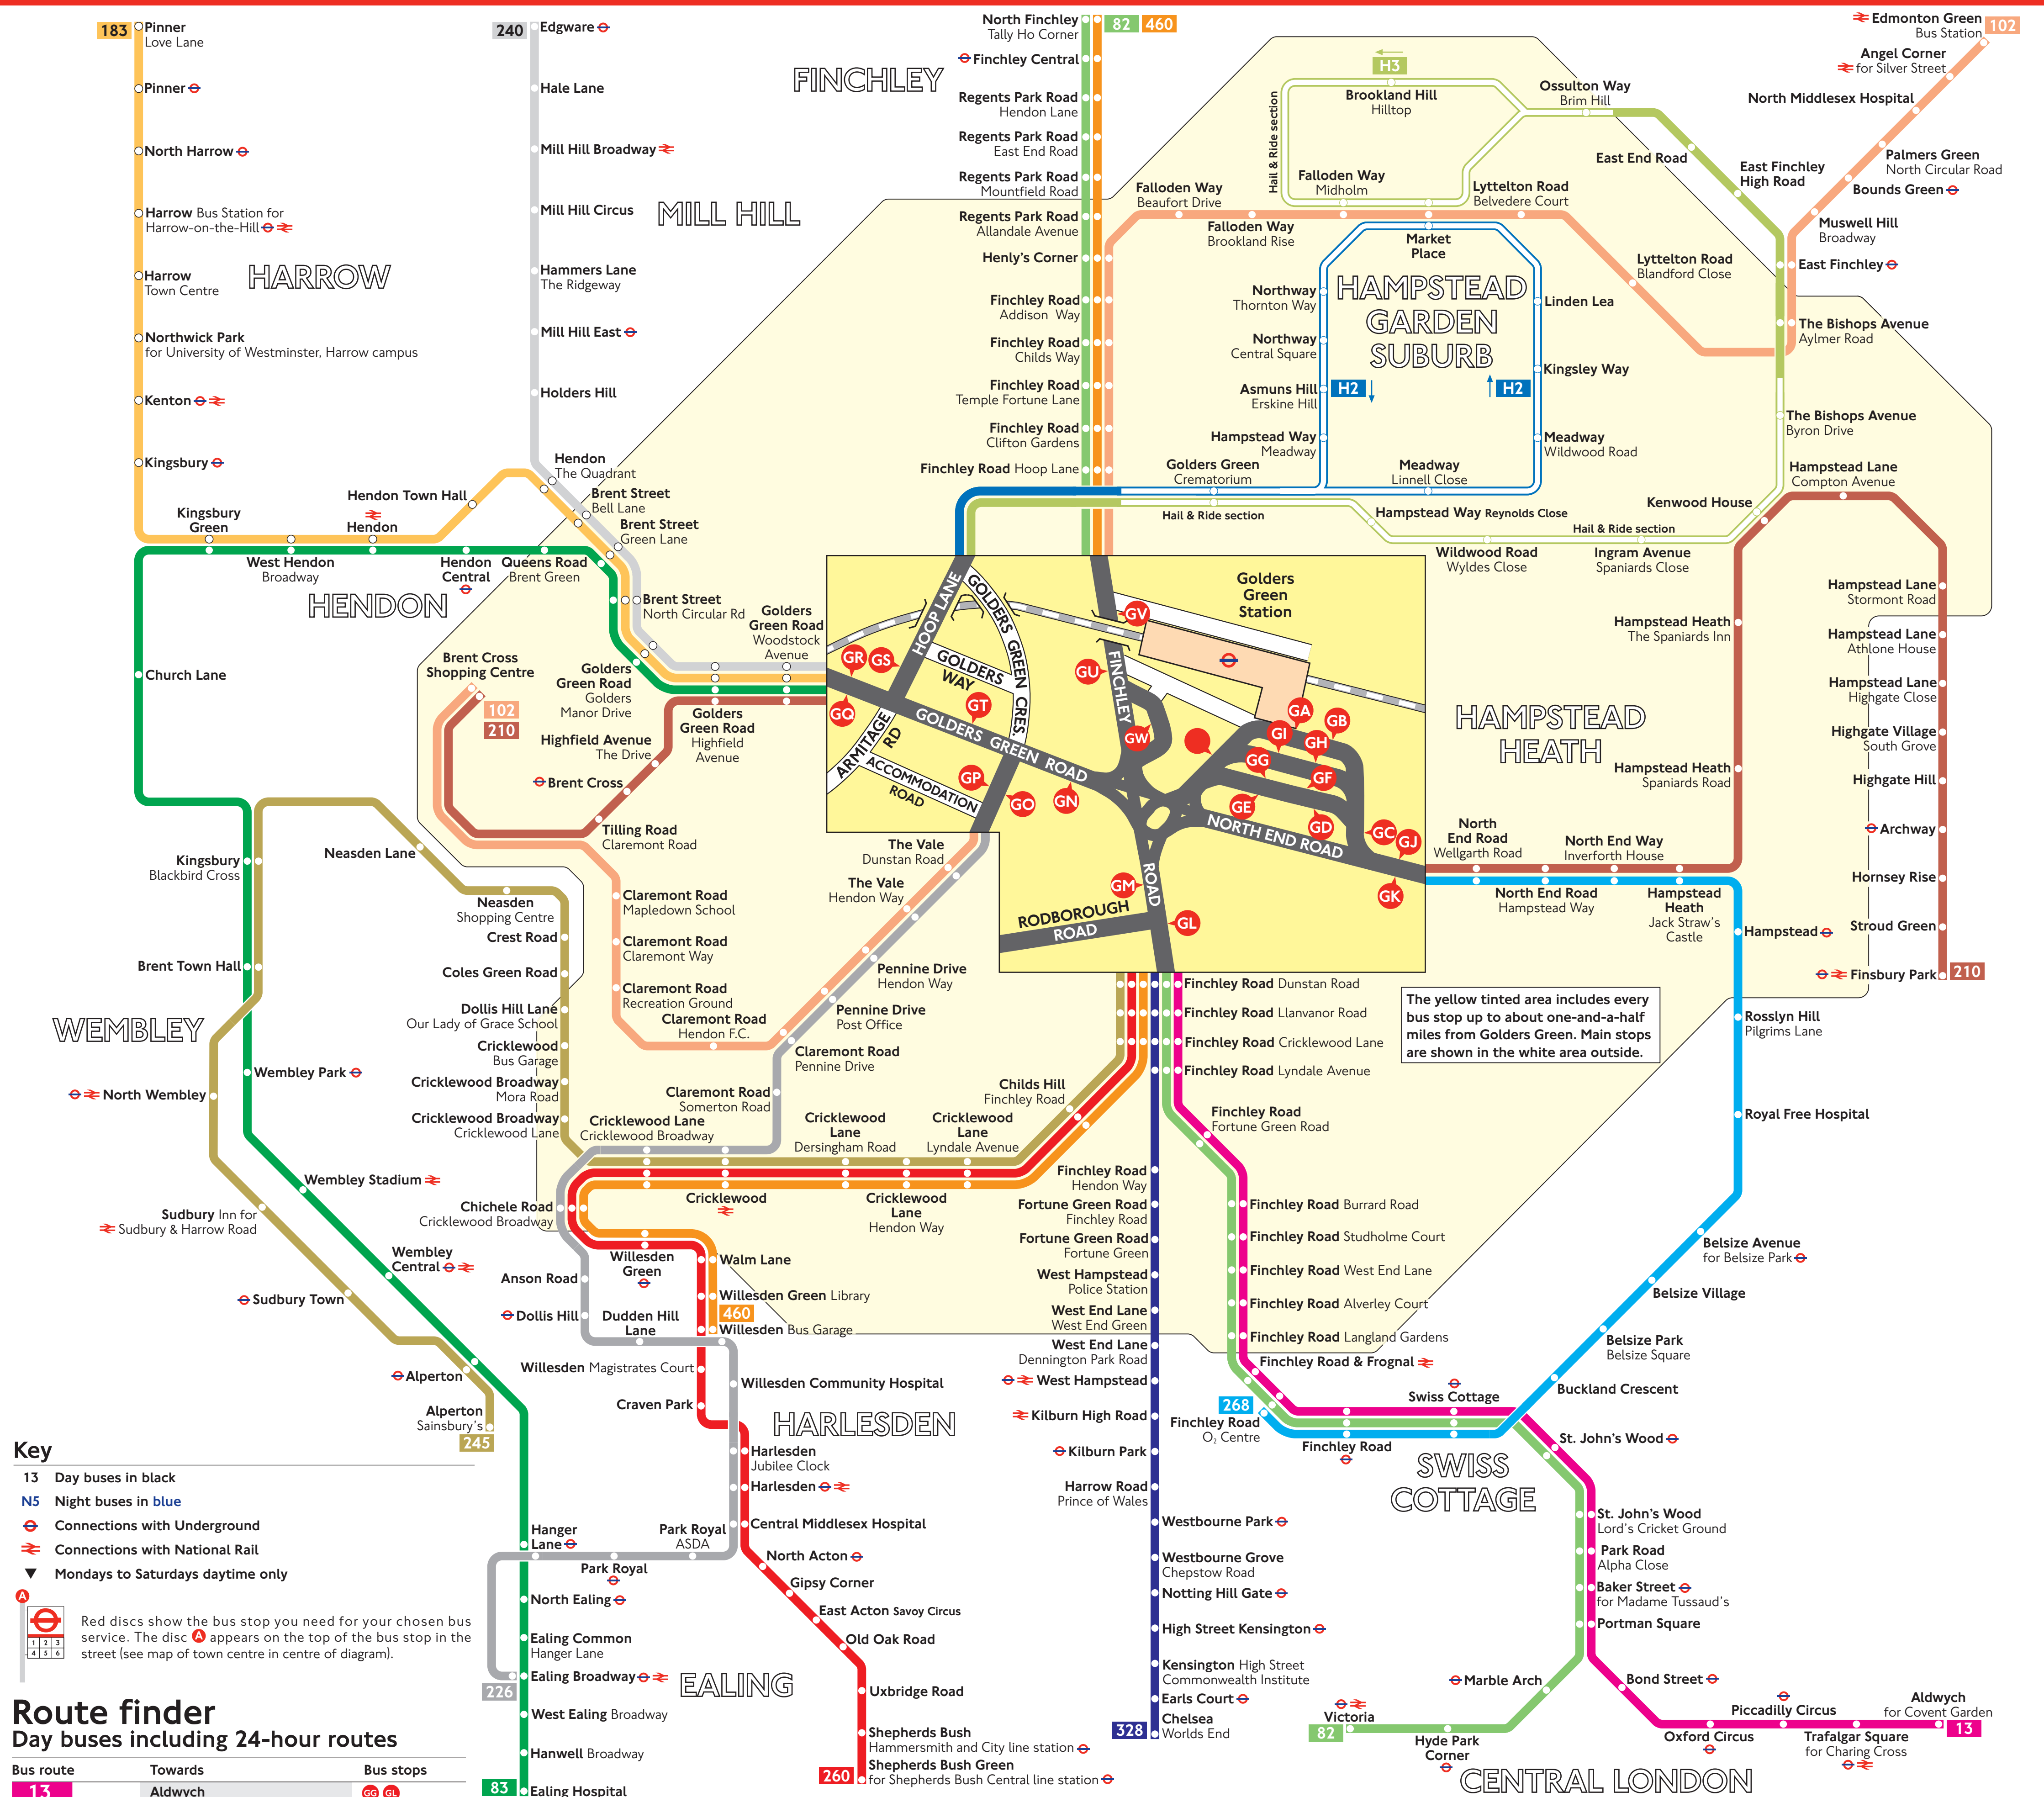

# Buses from Golders Green

### Key

- 13 Day buses in black
- N5 Night buses in blue
- Connections with Underground
- Connections with National Rail
- Mondays to Saturdays daytime only

Red discs show the bus stop you need for your chosen bus service. The disc appears on the top of the bus stop in the street (see map of town centre in centre of diagram).

### Route finder

Day buses including 24-hour routes

Bus route	Towards	Bus stops
13	Aldwych	GO OL
82	North Finchley	GH OL
83	Ealing Hospital	GH GN OL
102	Brent Cross Shopping Centre	GH GN OL
183	Pinner	GH GN OL
210	Brent Cross Shopping Centre	GH GN OL
226	Ealing Broadway	GH GN OL
240	Edgware	GH GN OL
245	Alperton	GH GN OL
260	Shepherds Bush Green	GH GN OL
268	Finchley Road O <sub>2</sub> Centre	GH GN OL
328	Chelsea	GH GN OL
460	North Finchley	GH GN OL
H2	Hampstead Garden Suburb	GH GN OL
H3	Hill Top	GH GN OL

### Night buses

Bus route	Towards	Bus stops
N5	Edgware	GH GN OL
N13	Trafalgar Square	GH GN OL