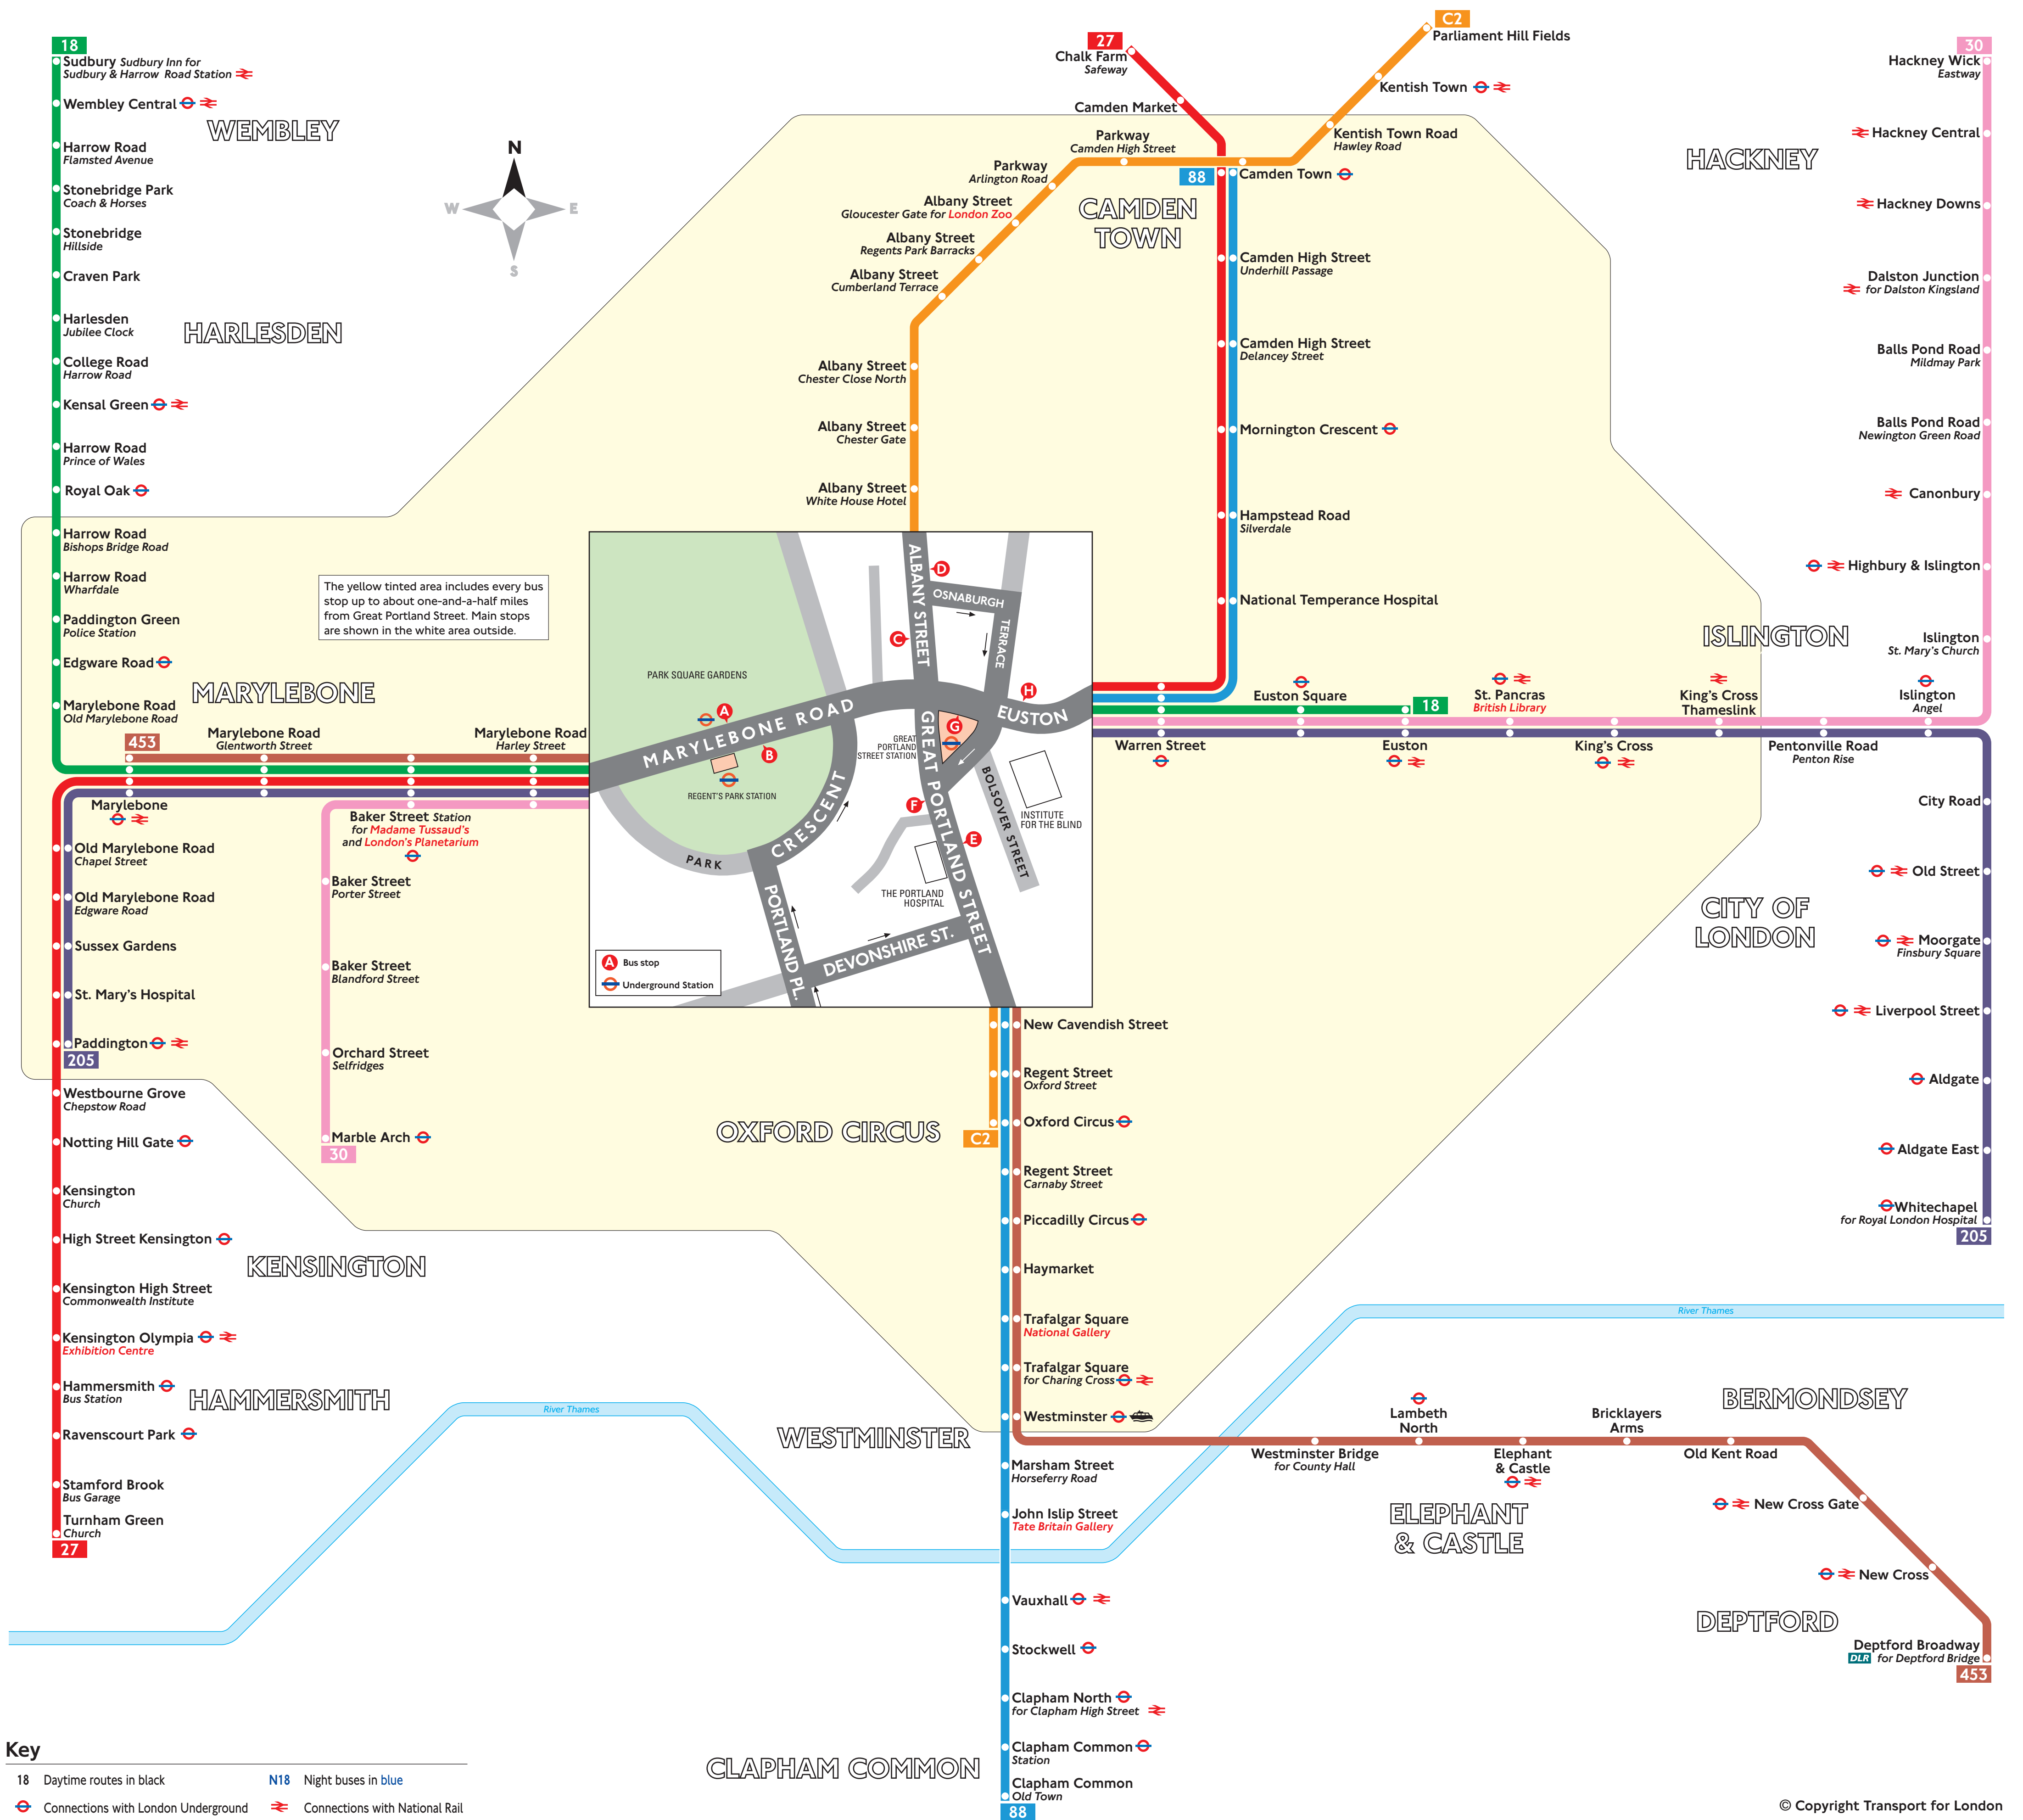

Key

- 18 Daytime routes in black
- N18 Night buses in blue
- Connections with London Underground
- Connections with National Rail
- Connections with Docklands Light Railway
- Connections with Boat services
- Red names indicate place of interest

Route finder

Bus service	Towards	Bus stop
18	Euston	A, H
	Sudbury	B, G
27	Chalk Farm	A, H
	Turnham Green	B, G
30	Hackney Wick	A, H
	Marble Arch	B, G
88	Camden Town	F, H
	Clapham Common	E
205	Paddington	B, G
	Whitechapel	A, H
453	Deptford Broadway	A, E
	Marylebone	B
C2	Oxford Circus	D, E
	Parliament Hill Fields	C, F

Night buses

Bus service	Towards	Bus stop
N18	Harrow Weald	B, F
	Trafalgar Square	E
N27	Chalk Farm	A, H
	Turnham Green	B, G
N88	Camden Town	F, H
	Clapham Common	E
N453	Deptford Broadway	A, E
	Marylebone	B

Destination finder

Destination	Bus service	Bus stop
A		
Albany Street	C2	C, F
Aldgate	205	A, H
Aldgate East	205	A, H
B		
Baker Street	30	B, G
Baker Street Station for Madame Tussaud's and London's Planetarium	18, 27, 30, 205, N27	B, G
Balls Pond Road	30	A, H