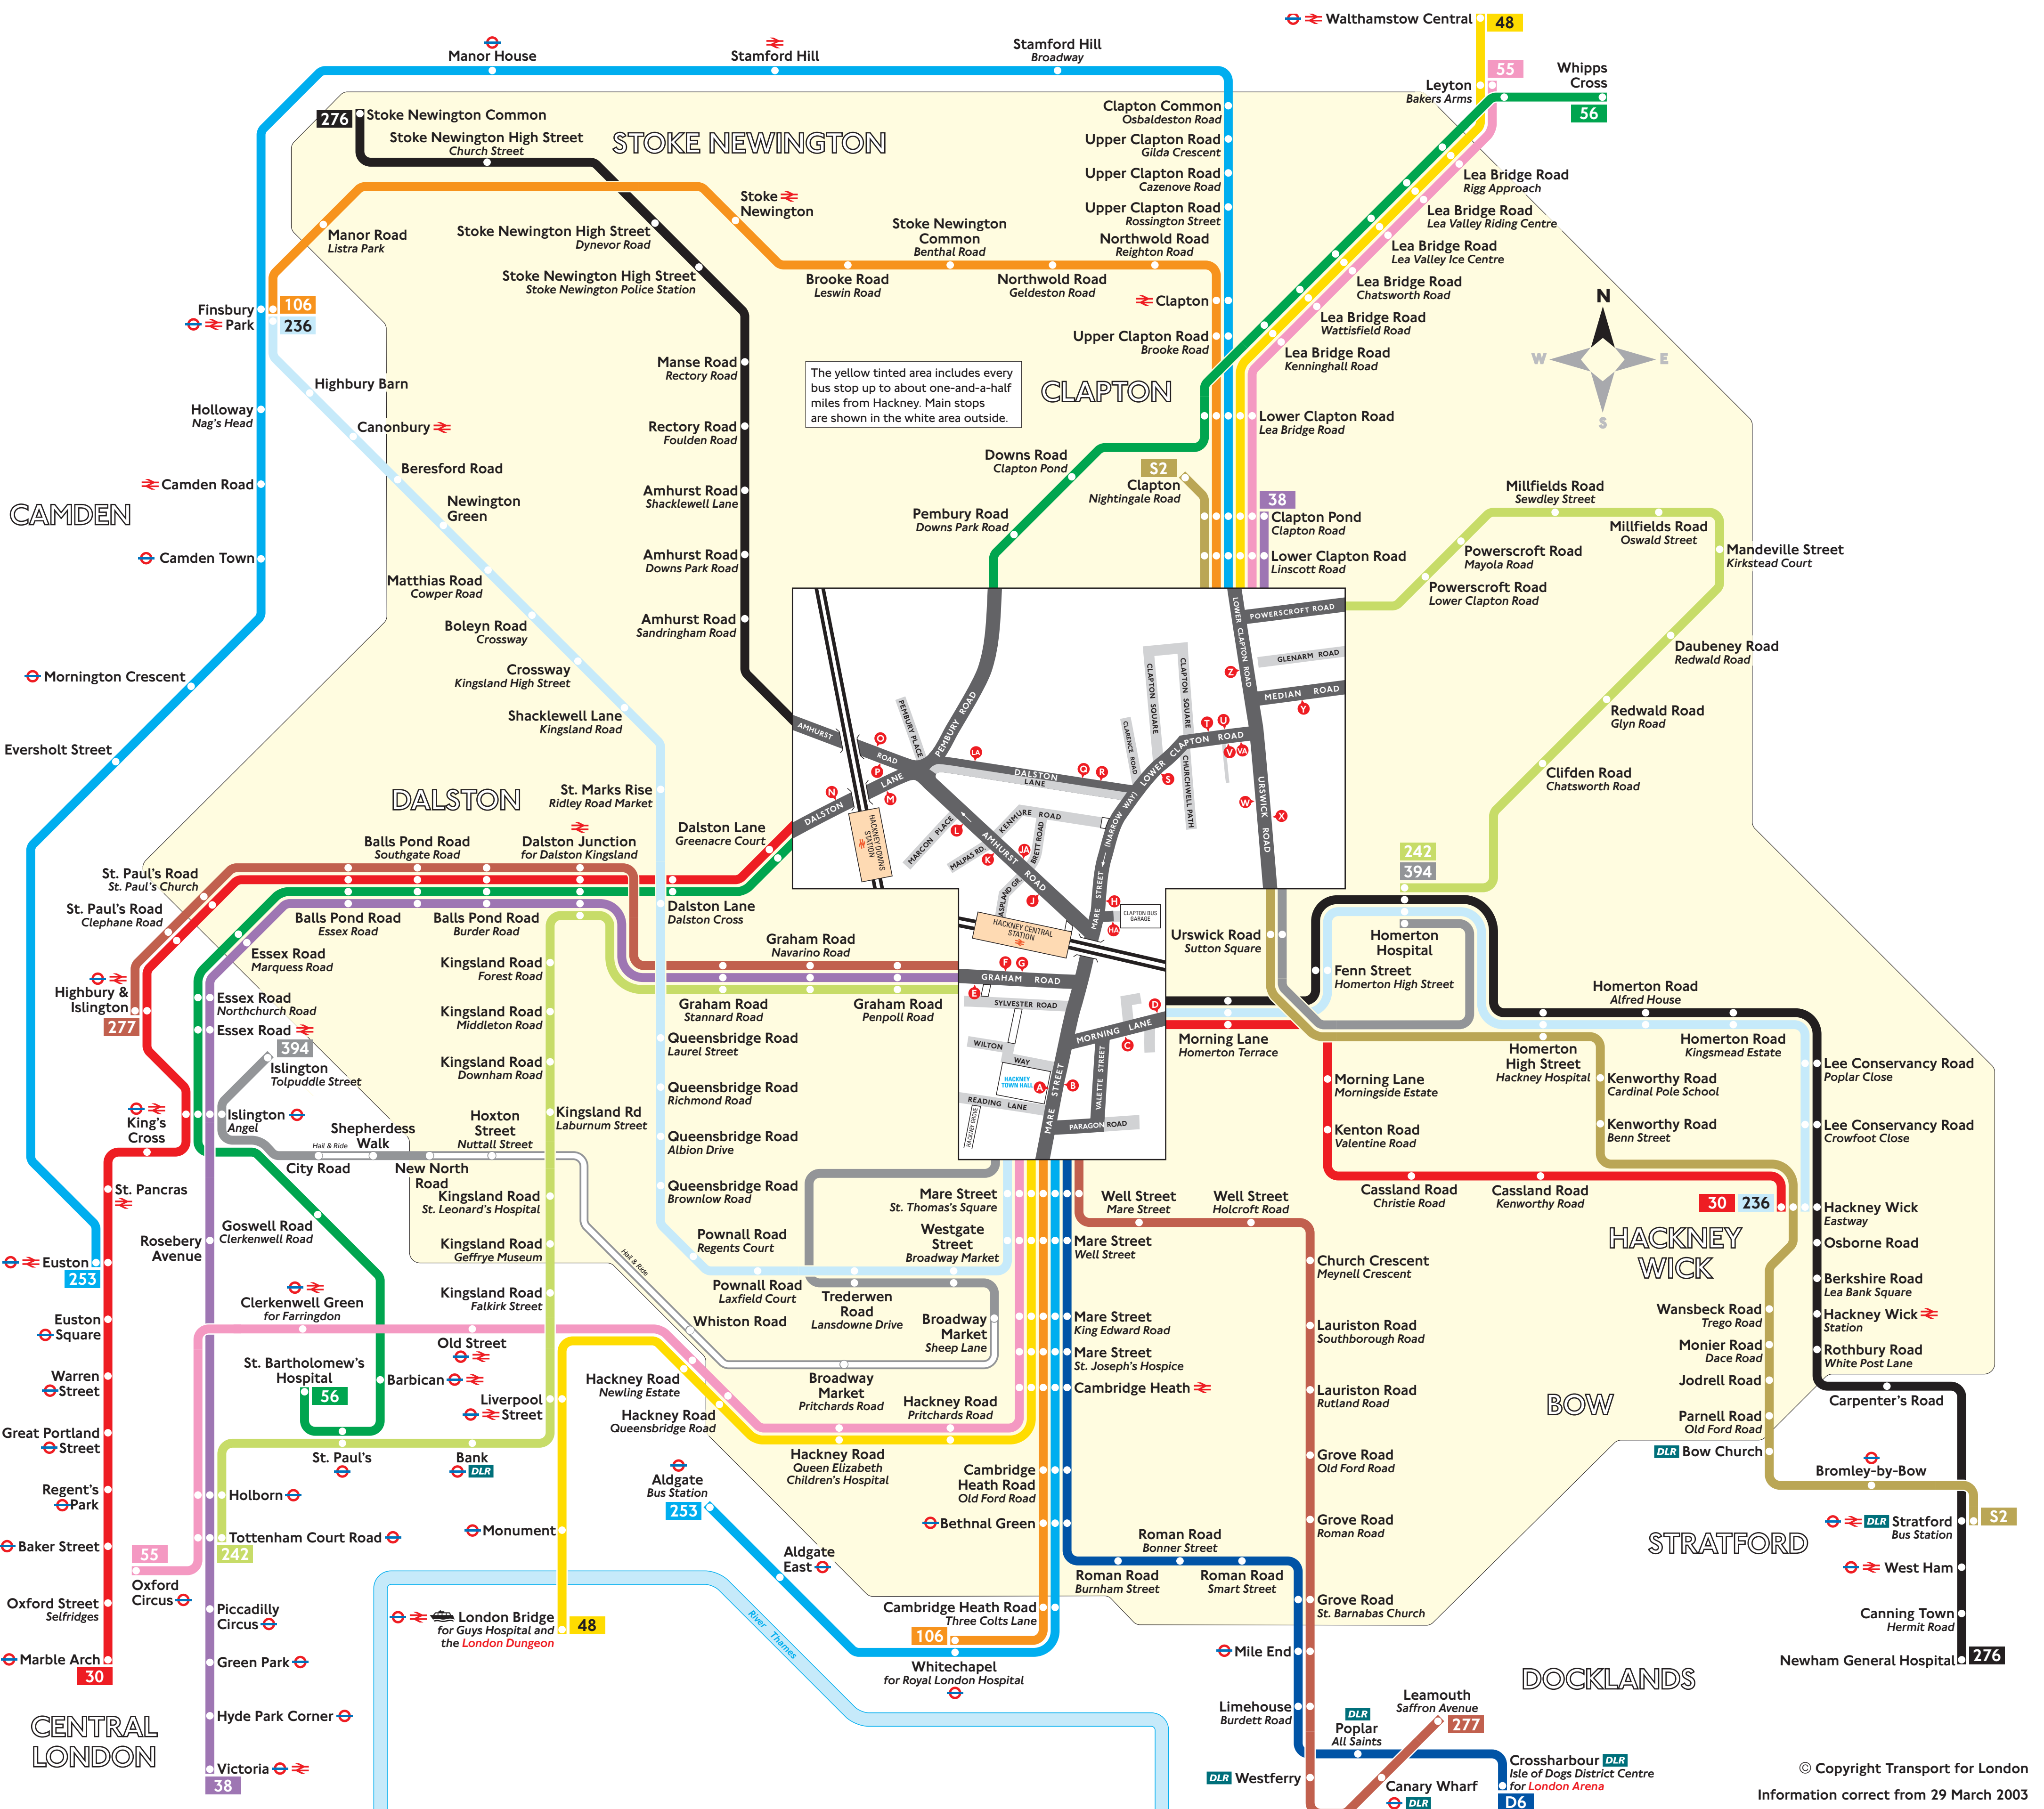

# Bus services from Hackney

**Key**

- 30 Daytime routes in black
- N38 Night buses in blue
- Connections with London Underground
- Connections with National Rail
- Connections with Dockland Light Railway
- Connections with Boat services
- Red names indicate place of interest
- Red discs show the bus stop you need for your chosen bus service. The disc appears on the top of the bus stop in the street (see map of town centre in centre of diagram).

**Route finder**

Bus service	Towards	Bus stop
30	Hackney Wick	D H O O
38	Clapton Pond	D H O O
48	London Bridge	D H O O
55	Oxford Circus	D H O V
56	St. Bartholomew's Hospital	D
106	Finsbury Park	D H O O U Z
236	Hackney Wick	D
242	Homerton Hospital	D H O O U Z
253	Aldgate	D H O V
276	Newham General Hospital	D H O O
277	Highbury & Islington	D
394	Homerton Hospital	D H O O X
D6	Crossharbour	D H O
S2	Stratford	D

**Night buses**

Bus service	Towards	Bus stop
N38	Victoria	D H O V W
N55	Whipps Cross	D H O V
N106	Aldgate	D H O V
N236	Hackney Wick	D
N242	Homerton Hospital	D H O O U Z
N253	Aldgate	D H O V
N277	Highbury & Islington	D