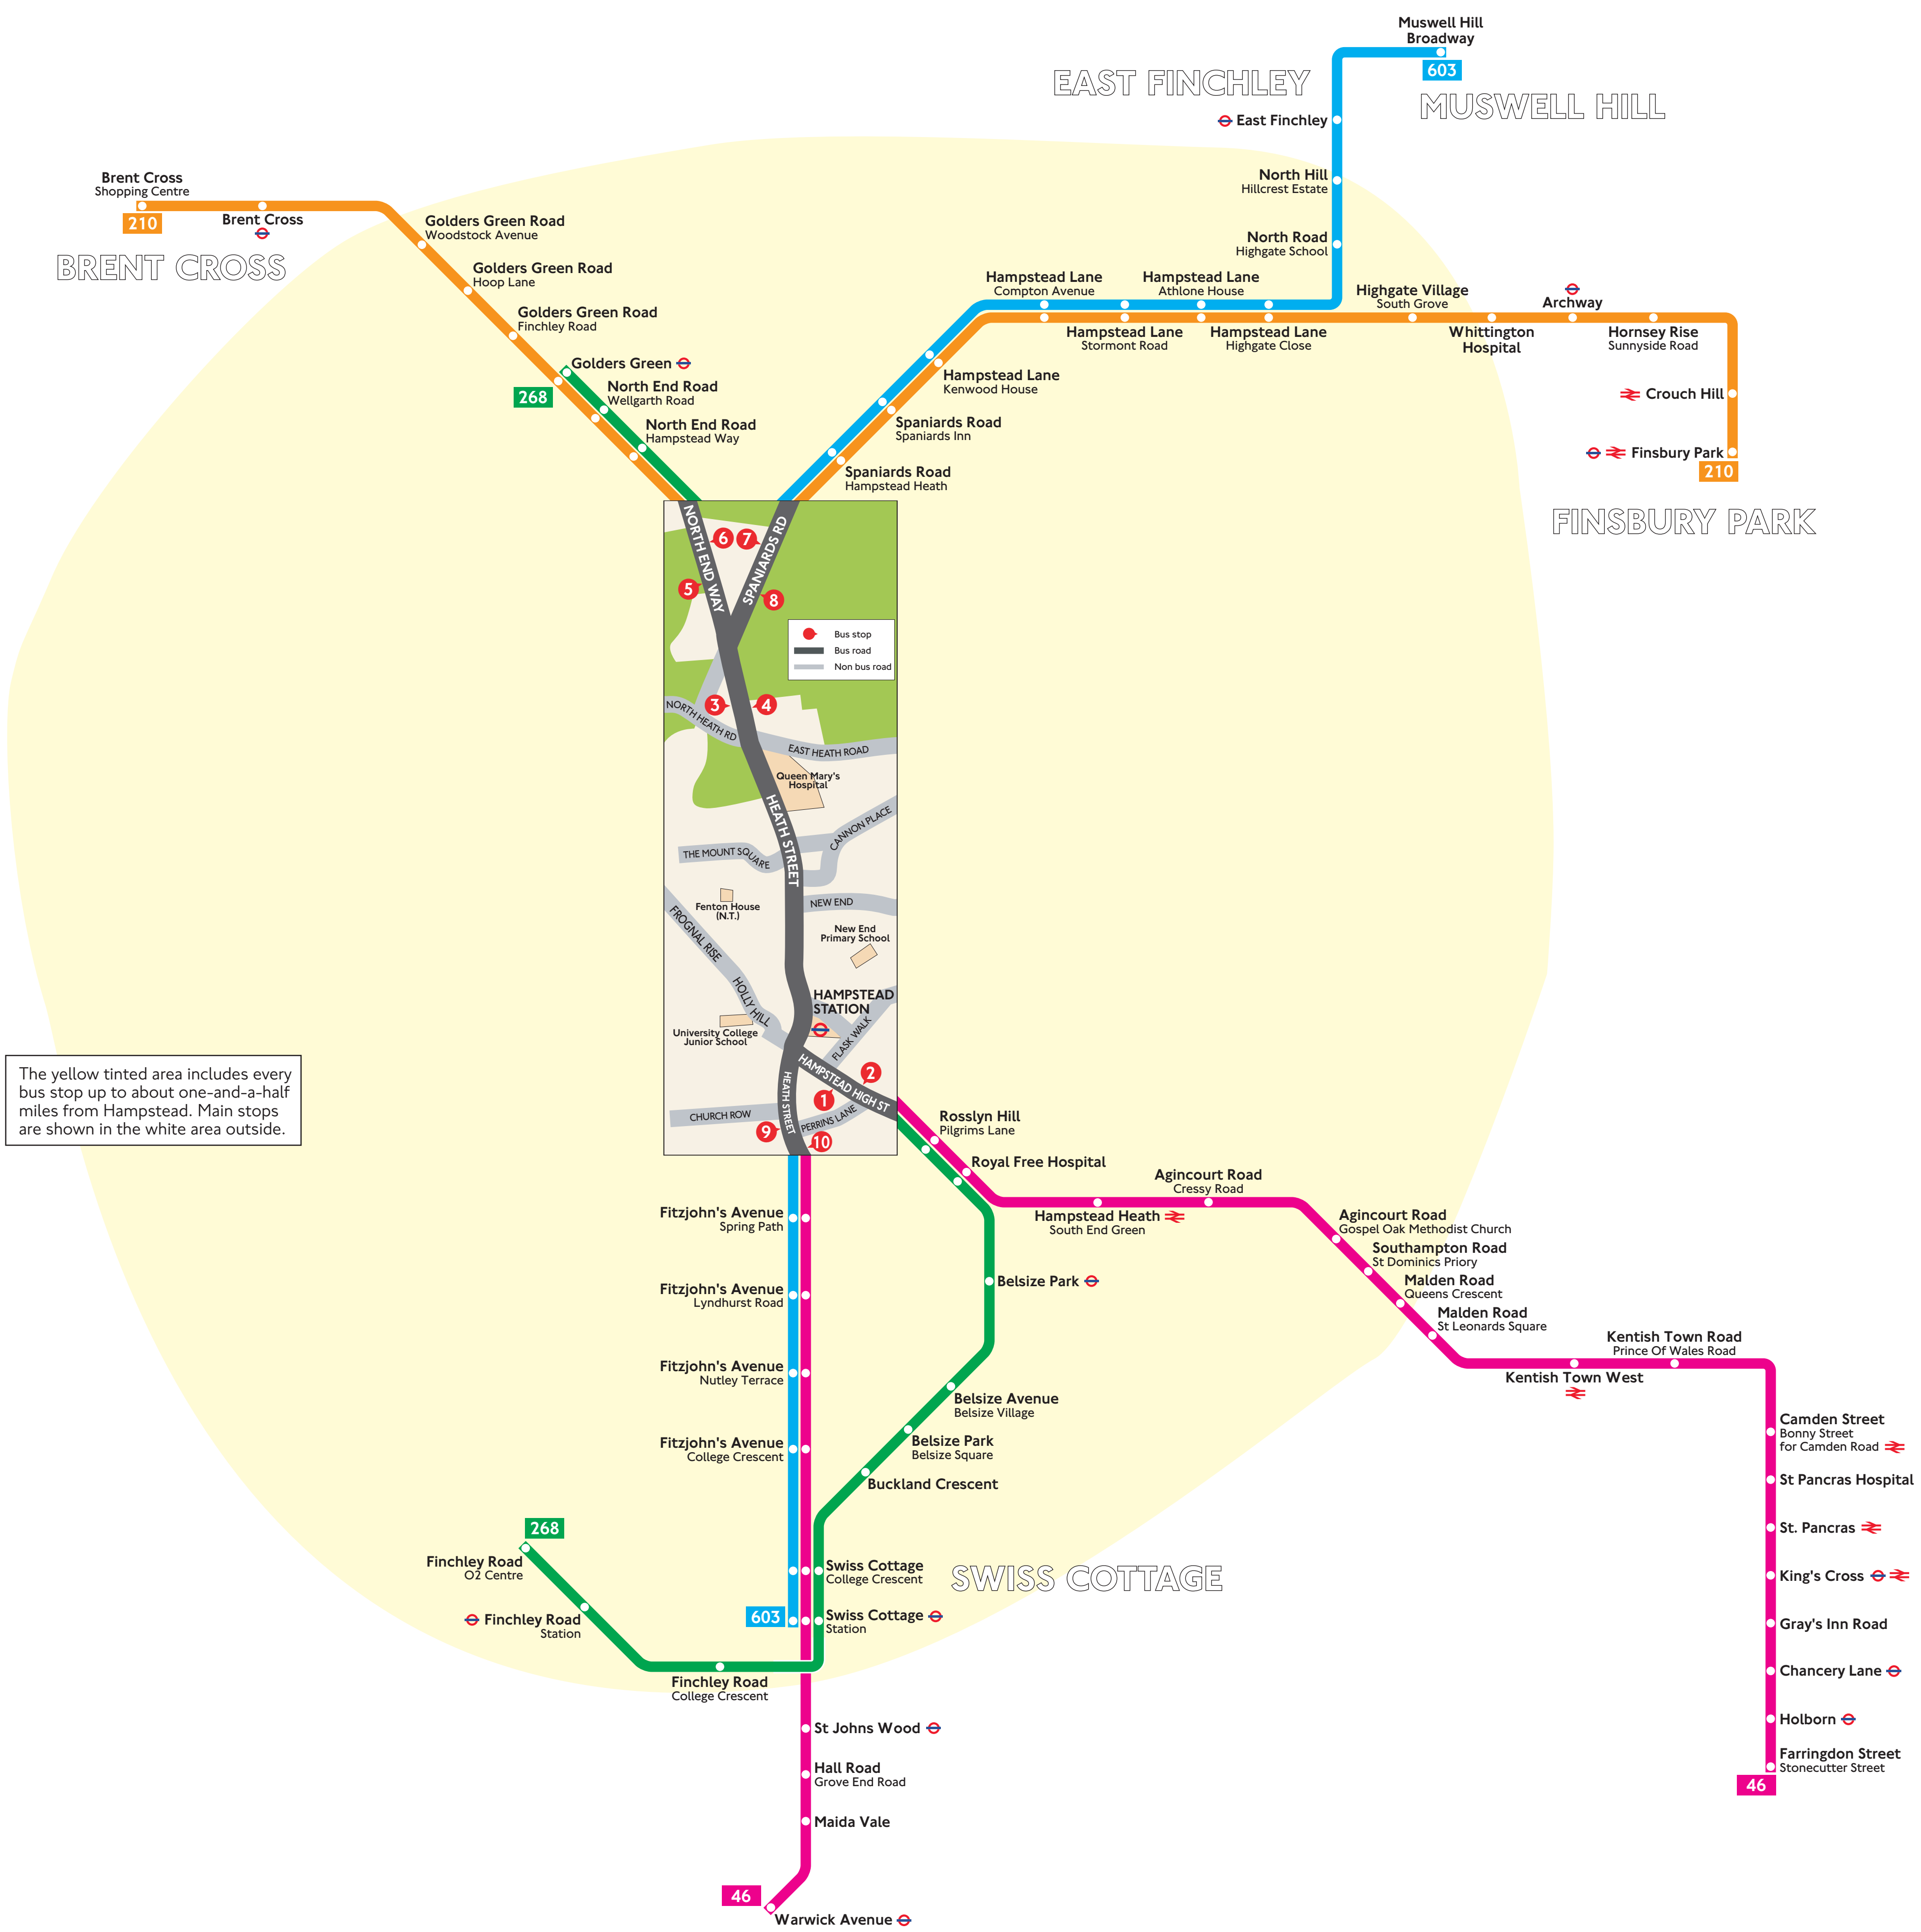

Bus services from Hampstead

Key

- 46 Daytime routes in black
- N5 Night buses in blue
- Connections with Underground
- Connections with National Rail
- Monday-Friday peak hours

Route finder

Bus service	Towards	Bus stop
46	Farringdon Street	2 9
	Warwick Avenue	1 10
210	Brent Cross Shopping Centre	5 8
	Finsbury Park	6 7
268	Finchley Road O2 Centre	2 4 6
	Golders Green	1 3 5
603	Muswell Hill (Mon-Fri peak hours)	3 7 9
	Swiss Cottage (Mon-Fri peak hours)	4 8 10

Night buses

N5	Edgware Station	1 3 5
	Trafalgar Square	2 4 6

Destination finder

Destination	Bus service	Bus stops
A		
Agincourt Road Cressy Road	46	2 9
Agincourt Road Gospel Oak Methodist Church	46	2 9
Archway	210	6 7
B		
Belsize Avenue Belsize Village	268	2 4 6

Destination	Bus service	Bus stops
B		
Belsize Park Belsize Square	268	2 4 6
Belsize Park Station	268, N5	2 4 6
Brent Cross Station	210	5 8
Brent Cross Shopping Centre	210	5 8
Buckland Crescent	268	2 4 6
Burnt Oak	N5	1 3 5
C		
Camden Street Bonny Street for Camden Road	46	2 9
	N5	2 4 6
Camden Town	N5	2 4 6
Chalk Farm	N5	2 4 6
Chancery Lane	46	2 9
Colindale	N5	1 3 5
Crouch Hill	210	6 7
E		
East Finchley	603 ▲	3 7 9
Edgware	N5	1 3 5
Euston	N5	2 4 6
Euston Square	N5	2 4 6
F		
Farringdon Street Stonecutter Street	46	2 9
Finchley Road College Crescent	268	2 4 6
Finchley Road O2 Centre	268	2 4 6
Finchley Road Station	268	2 4 6
Finsbury Park	210	6 7
Fitzjohn's Avenue College Crescent	46	1 10
	603 ▲	4 8 10
Fitzjohn's Avenue Lyndhurst Road	46	1 10
	603 ▲	4 8 10
Fitzjohn's Avenue Nutley Terrace	46	1 10
	603 ▲	4 8 10
Fitzjohn's Avenue Spring Path	46	1 10
	603 ▲	4 8 10
G		
Golders Green Station	210	5 8
	268, N5	1 3 5

Destination	Bus service	Bus stops
G		
Golders Green Road Finchley Road	210	5 8
	N5	1 3 5
Golders Green Road Hoop Lane	210	5 8
Golders Green Road Woodstock Avenue	210	5 8
	N5	1 3 5
Gray's Inn Road	46	2 9
H		
Hall Road Grove End Road	46	1 10
Hampstead Heath	46	2 9
Hampstead Lane		
Hampstead Lane Athlone House	210	6 7
	603 ▲	3 7 9
Hampstead Lane Compton Avenue	210	6 7
	603 ▲	3 7 9
Hampstead Lane Highgate Close	210	6 7
	603 ▲	3 7 9
Hampstead Lane Kenwood House	210	6 7
	603 ▲	3 7 9
Hampstead Lane Stormont Road	210	6 7
	603 ▲	3 7 9
Hendon		
Hendon	N5	1 3 5
Hendon Central	N5	1 3 5
Highgate Village South Grove	210	6 7
Holborn	46	2 9
Hornsey Rise Sunnyside Road	210	6 7
K		
Kentish Town Road Prince Of Wales Road	46	2 9
Kentish Town West		
Kentish Town West	46	2 9
King's Cross	46	2 9
L		
Leicester Square	N5	2 4 6
M		
Maida Vale	46	1 10
Malden Road Queens Crescent	46	2 9
Malden Road St Leonards Square	46	2 9

© Transport for London
Information correct from 28 February 2004