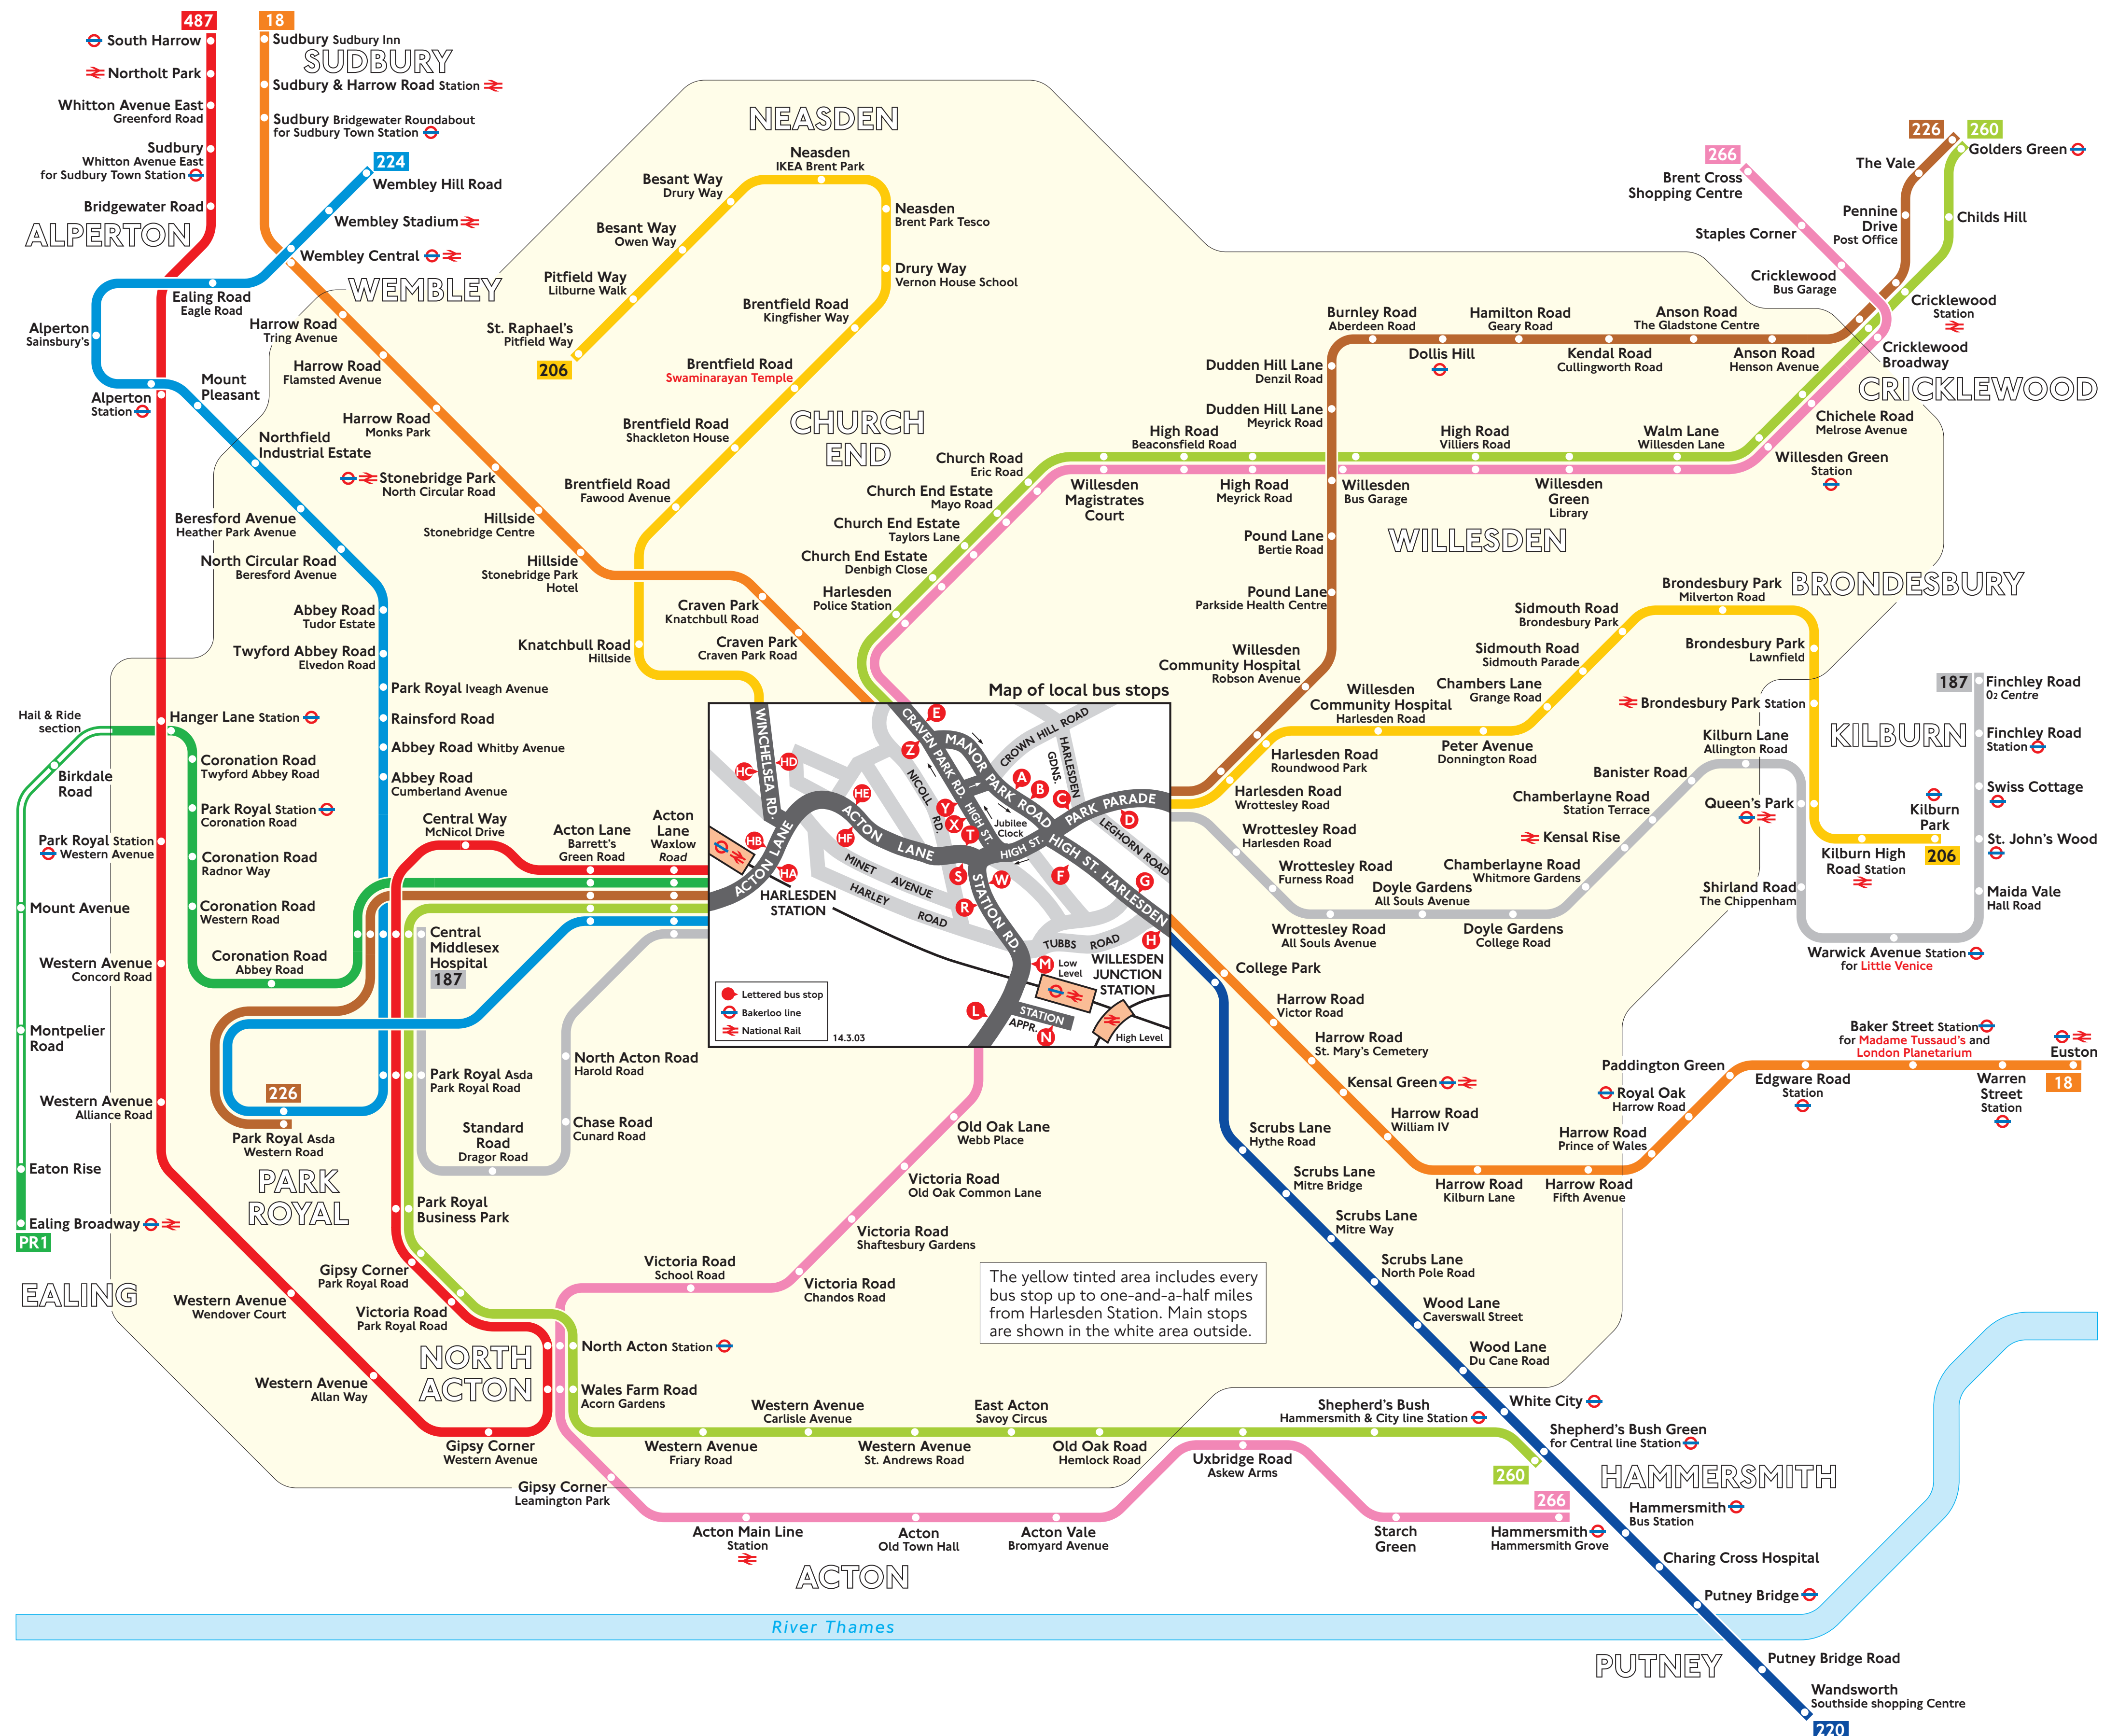

Key

18 Daytime routes in black
 N18 Night buses in blue
 Red names indicate place of interest

Red discs show the bus stop you need for your chosen bus service. The disc **A** appears on top of the bus stop in the street (see map of town centre in centre of diagram).