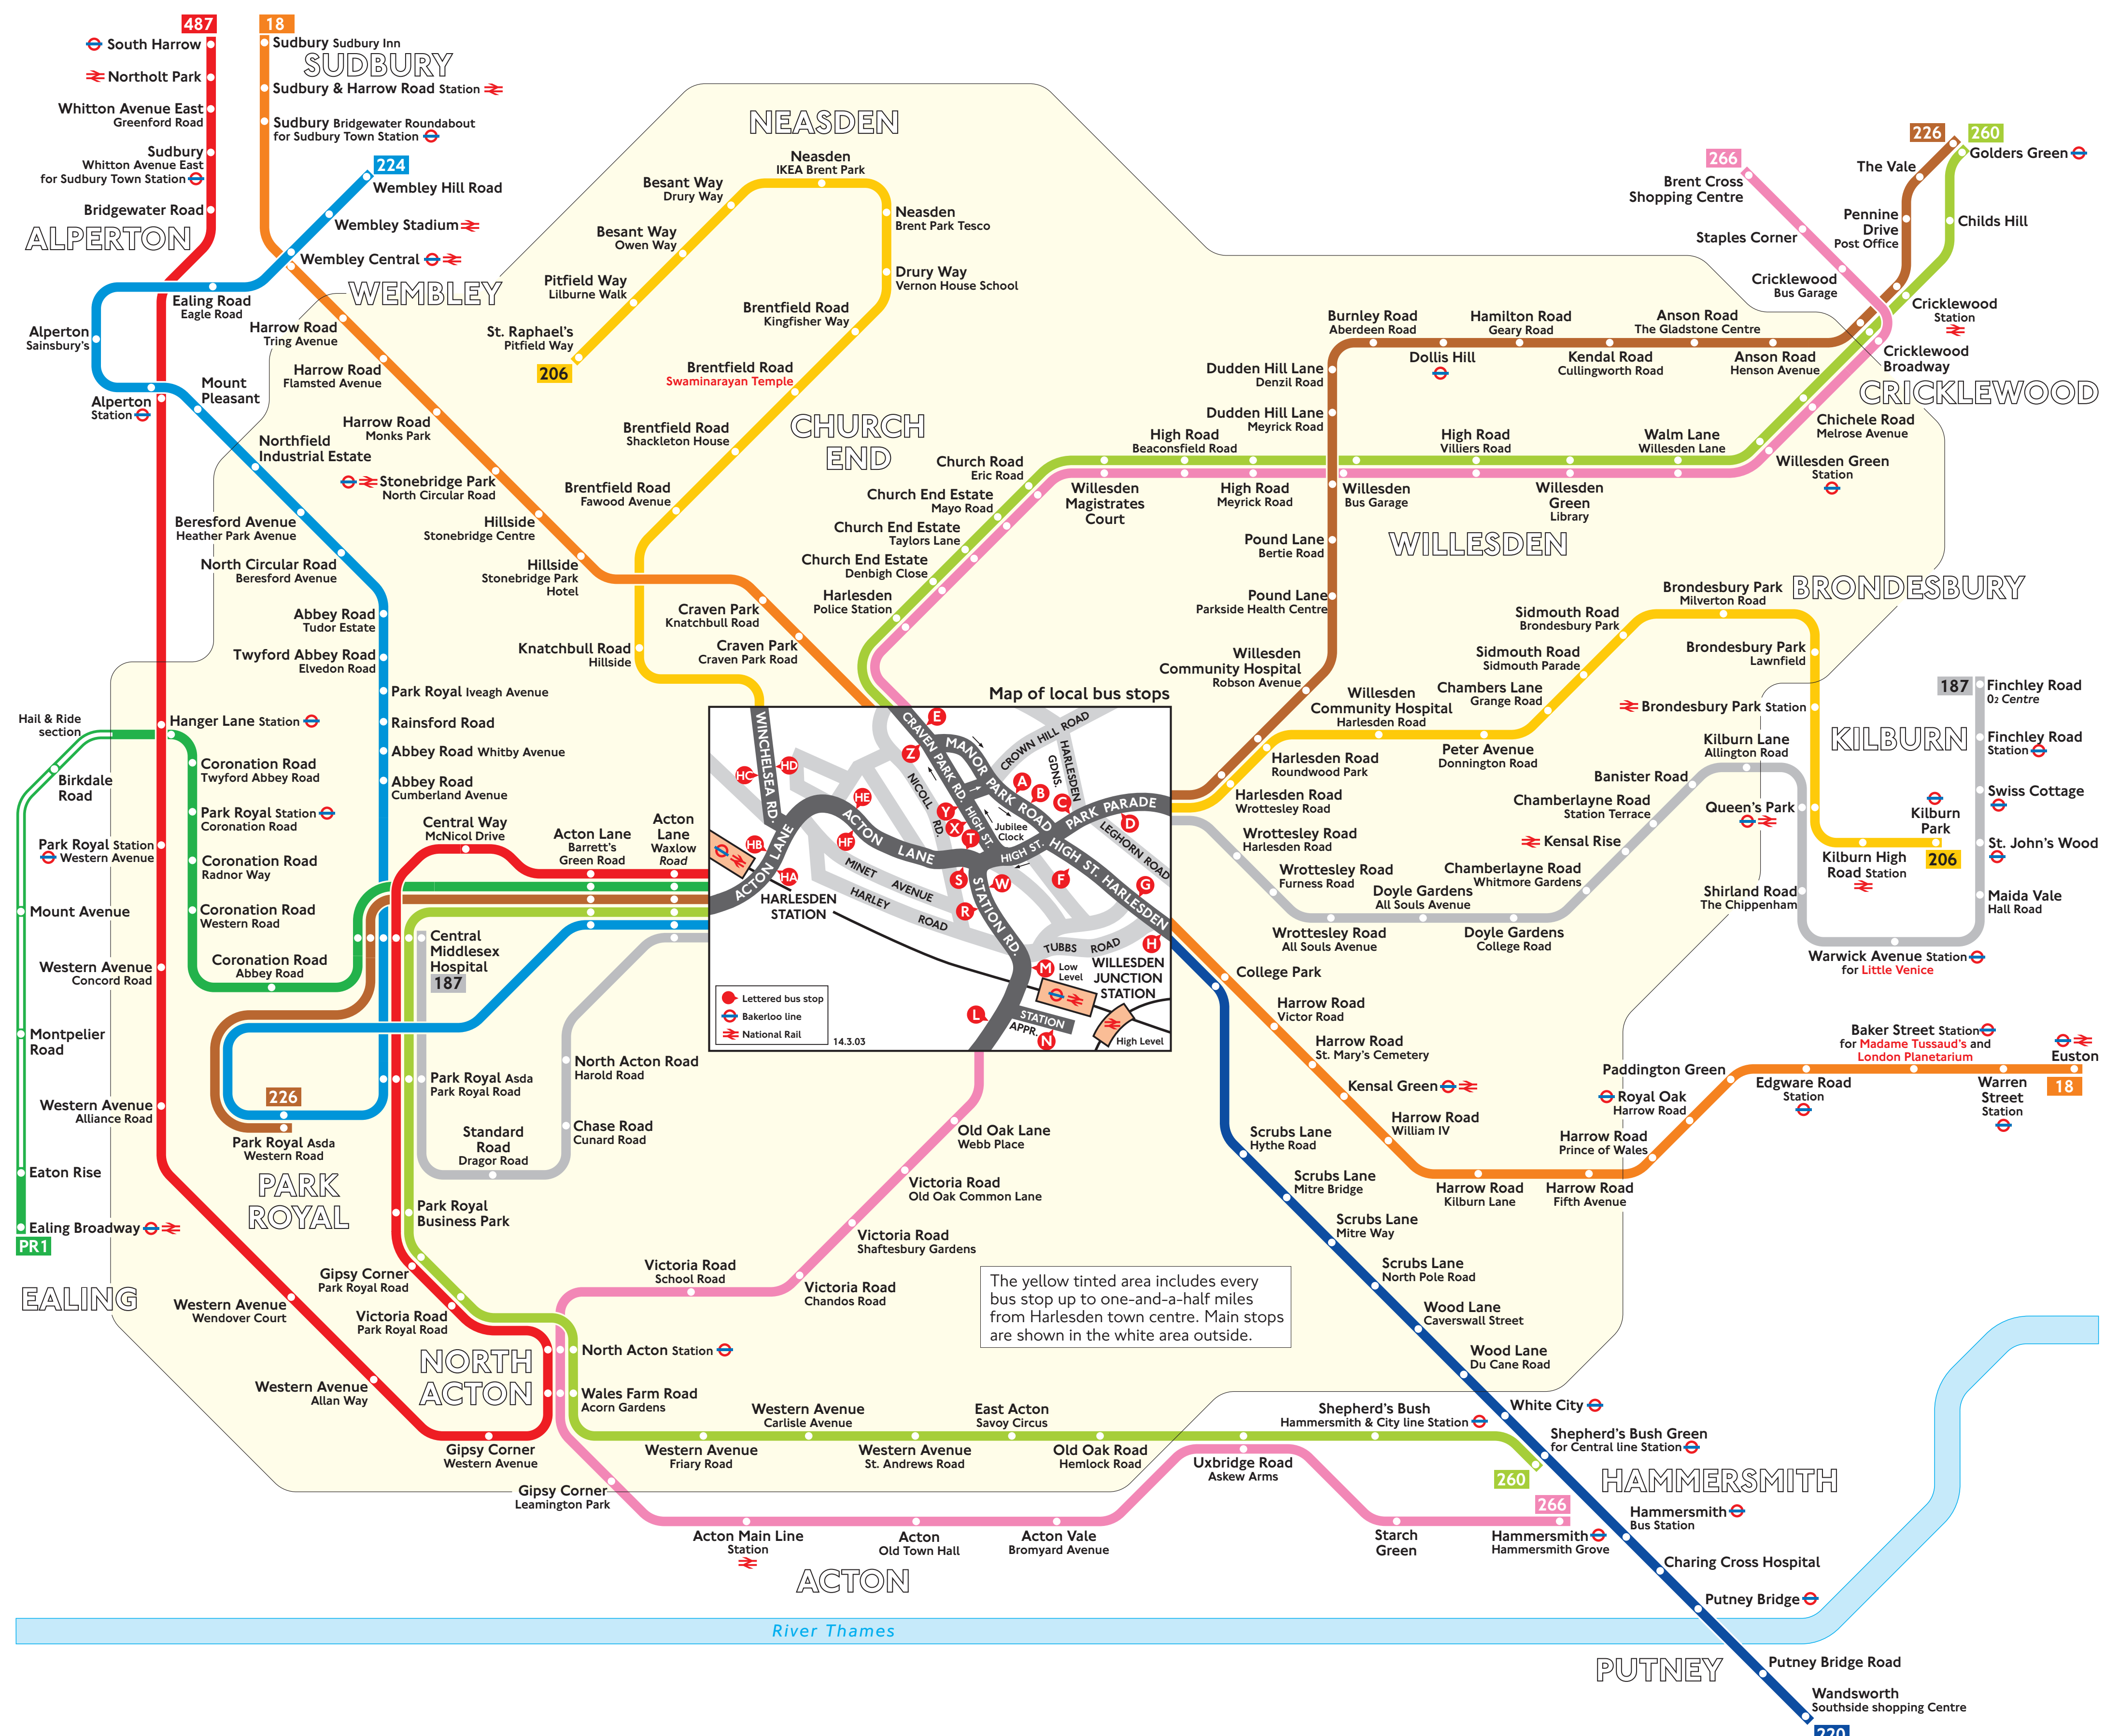

Key

18 Daytime routes in black
 N18 Night buses in blue
 Red names indicate place of interest

Connections with Underground
 Connections with National Rail

Red discs show the bus stop you need for your chosen bus service. The disc **A** appears on the top of the bus stop in the street (see map of town centre in centre of diagram).

Route finder

Bus service	Towards	Bus stops
18	Euston Station	B E G
	Sudbury	F H X Z
187	Central Middlesex Hospital	D H N R S
	Finchley Road O ₂ Centre	C H N T X
206	Kilburn Park Station	C H N T X
	St. Raphael's	D H N R S
220	Wandsworth	B G N R
224	Wembley	H H N R S
226	Golders Green	C H N T X
	Park Royal Iveagh Avenue	D H N R S
260	Golders Green	H H N R S
	Shepherd's Bush	A E M W
266	Brent Cross	L R Y Z
	Hammersmith	A E M W
487	South Harrow	H H N R S
PR1	Ealing Broadway	H H N R S

Night buses

Bus service	Towards	Bus stops
N18	Harrow Weald	F H X Z
	Trafalgar Square	B E G
N266	Brent Cross	L R Y Z
	Hammersmith	A E M W

Destination finder

Destination	Bus service	Bus stops
A		
Abbey Road Cumberland Avenue, Tudor Estate and Whitby Avenue	224	H H N R S
Acton Old Town Hall	266, N266	A E M W
Acton Main Line Station	266, N266	A E M W
Acton Vale Bromyard Avenue	266, N266	A E M W
Alpertons Sainsbury's	224	H H N R S
Alpertons Station	224, 487	H H N R S
Anson Road	226	C H N T X
B		
Baker Street	18, N18	B E G
Beresford Avenue	224	H H N R S
Besant Way	206	D H N R S