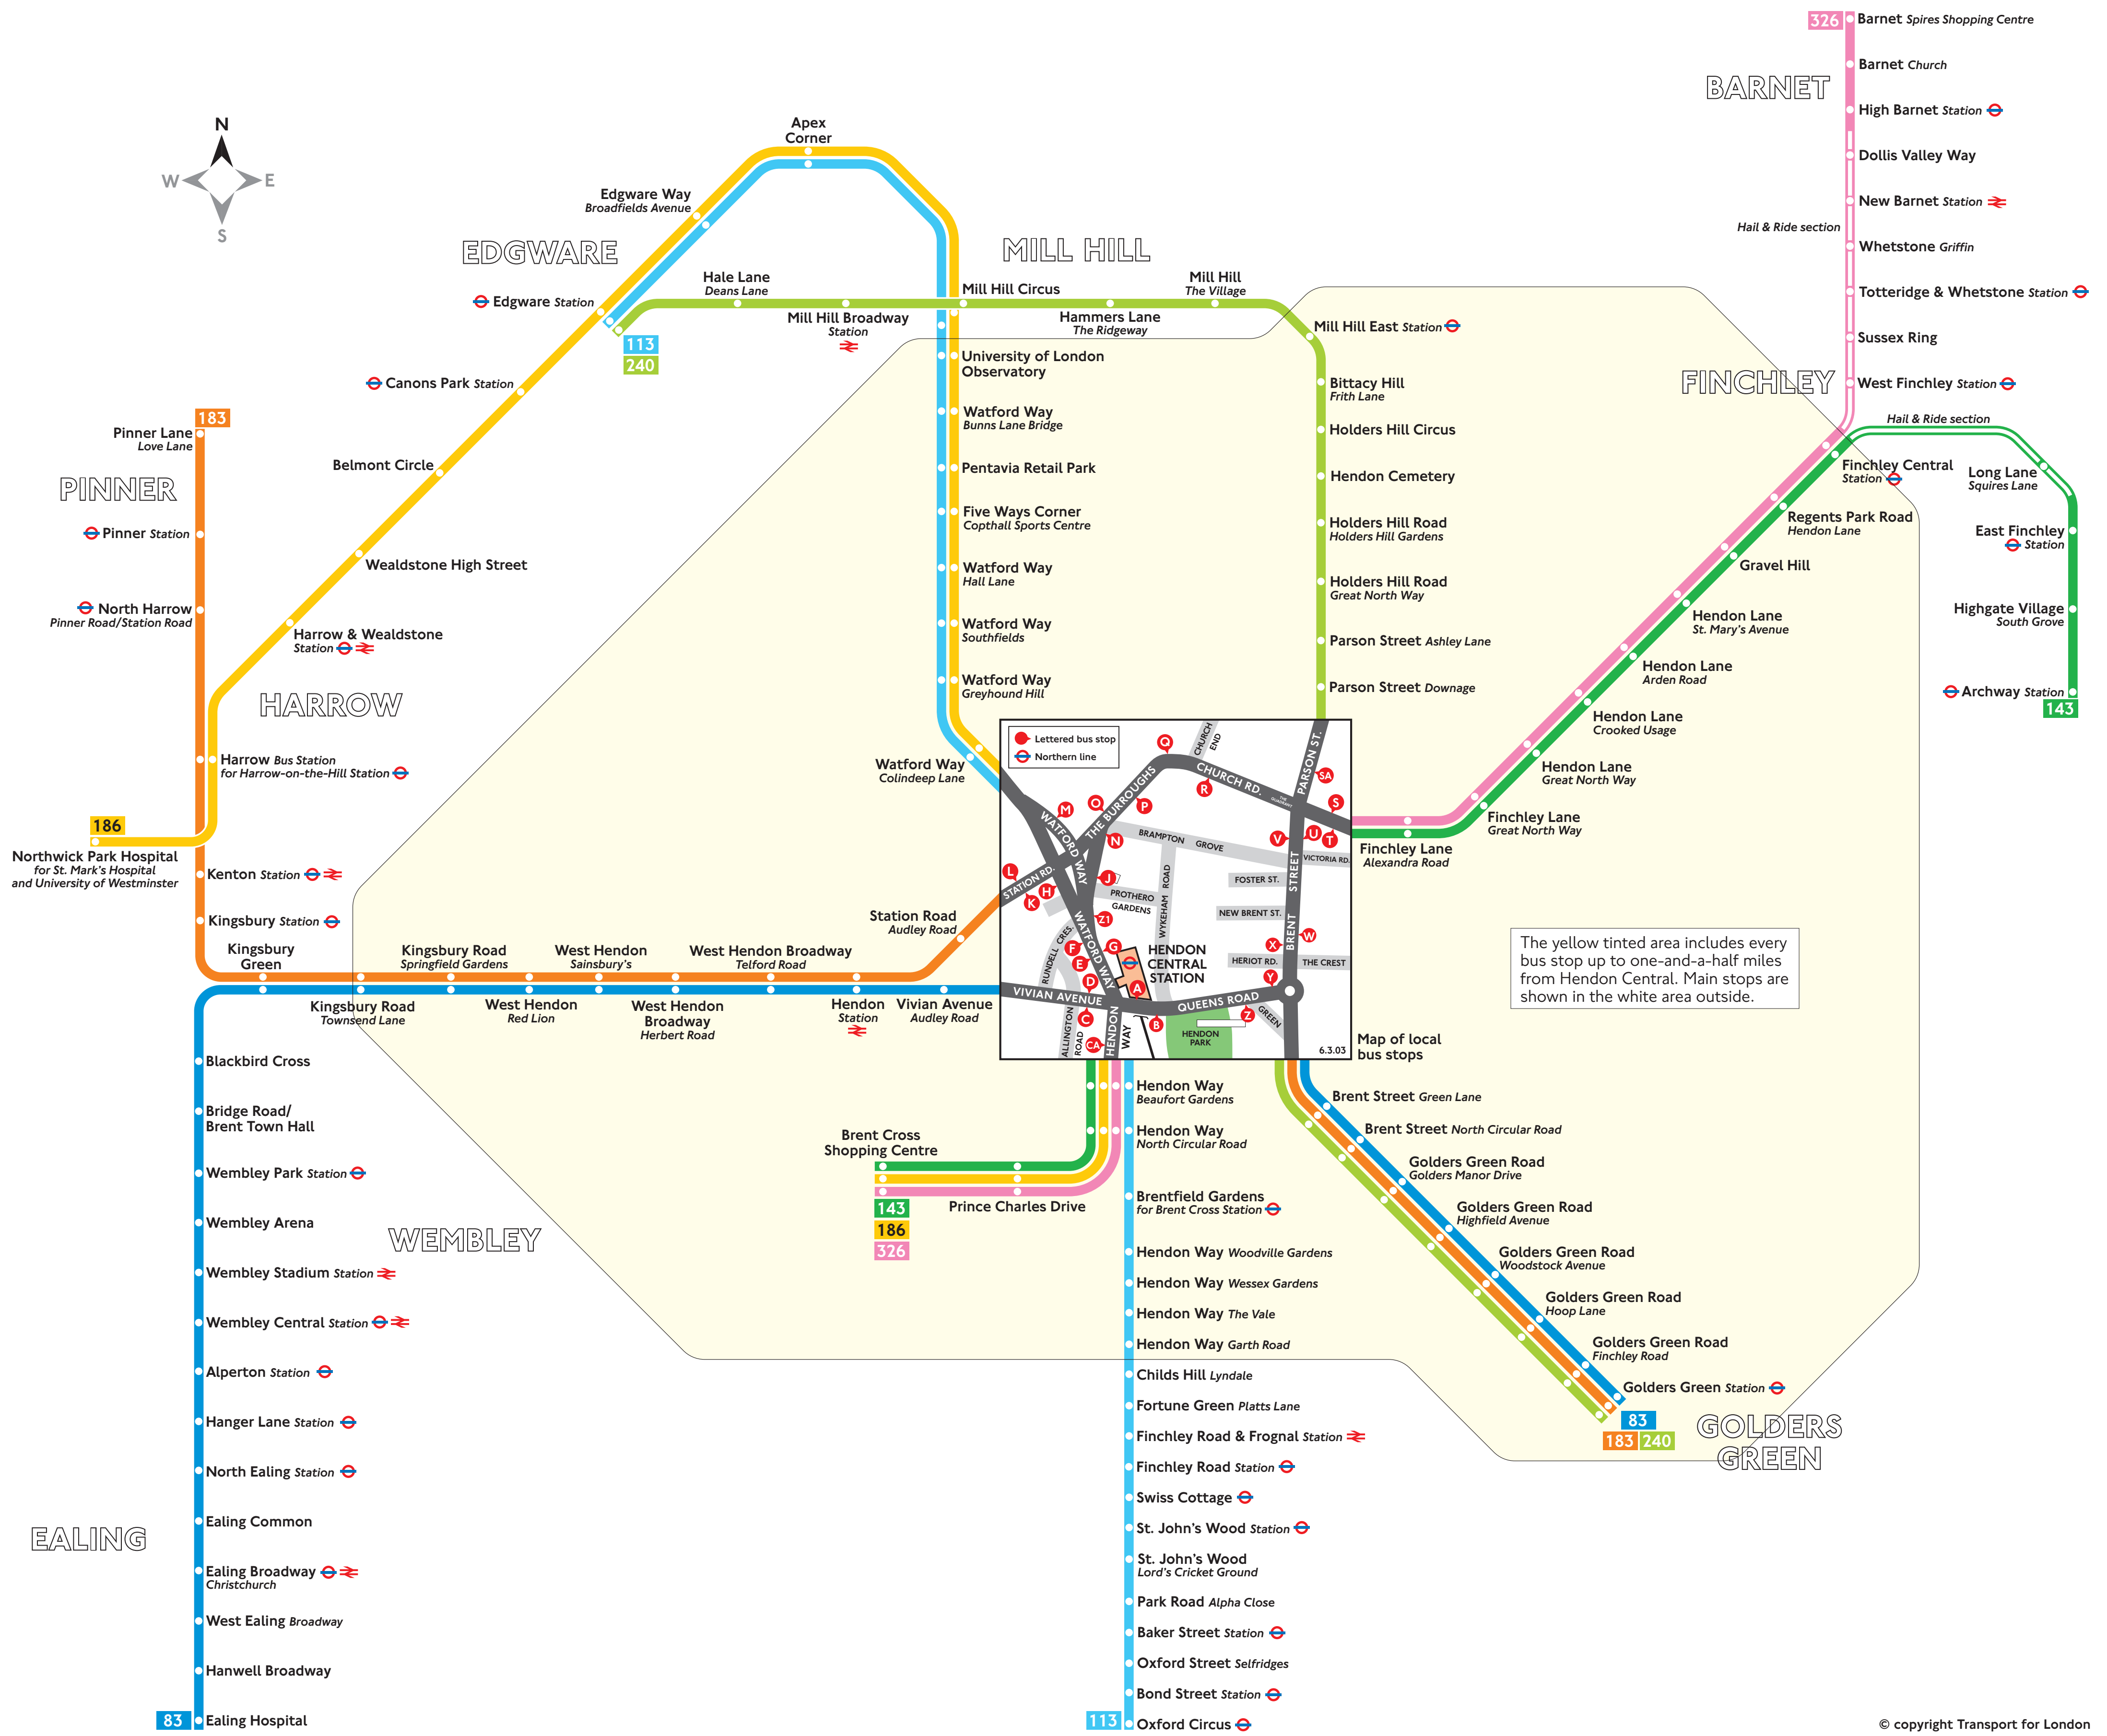

# Bus services from Hendon Central

© copyright Transport for London  
Information correct from 26 April 2003

**Key**  
 83 Daytime routes in black  
 N5 Night buses in blue  
 Connections with Underground  
 Connections with National Rail  
 Red discs show the bus stop you need for your chosen bus service. The disc appears on the top of the bus stop in the street (see map of town centre in centre of diagram).

## Route finder

Bus service	Towards	Bus stops
83	Ealing Hospital	○ ○ ○ ○
113	Edgware	○ ○ ○ ○
143	Archway Station	○ ○ ○ ○ ○ ○
183	Golders Green	○ ○ ○ ○ ○ ○
186	Pinner	○ ○ ○ ○ ○ ○ ○ ○
240	Edgware	○ ○ ○ ○
326	Barnet	○ ○ ○ ○ ○ ○

## Night buses

Bus service	Towards	Bus stops
N5	Edgware	○ ○ ○ ○
N83	Trafalgar Square	○ ○ ○ ○ ○ ○

## Destination finder

Destination	Bus service	Bus stops
Alperton Station	83, N83	○ ○ ○ ○
Apex Corner	113, 186	○ ○ ○ ○
Archway Station	143	○ ○ ○ ○ ○ ○
Baker Street Station	113	○ ○ ○ ○
Barnet Church and Spires Shopping Centre	326	○ ○ ○ ○ ○ ○
Belmont Circle	186	○ ○ ○ ○
Bittacy Hill Frith Lane	240	○ ○ ○ ○
Blackbird Cross	83, N83	○ ○ ○ ○
Bond Street Station	113	○ ○ ○ ○
Brent Cross Shopping Centre	143, 326	○ ○ ○ ○ ○ ○ ○ ○
	186	○ ○ ○ ○