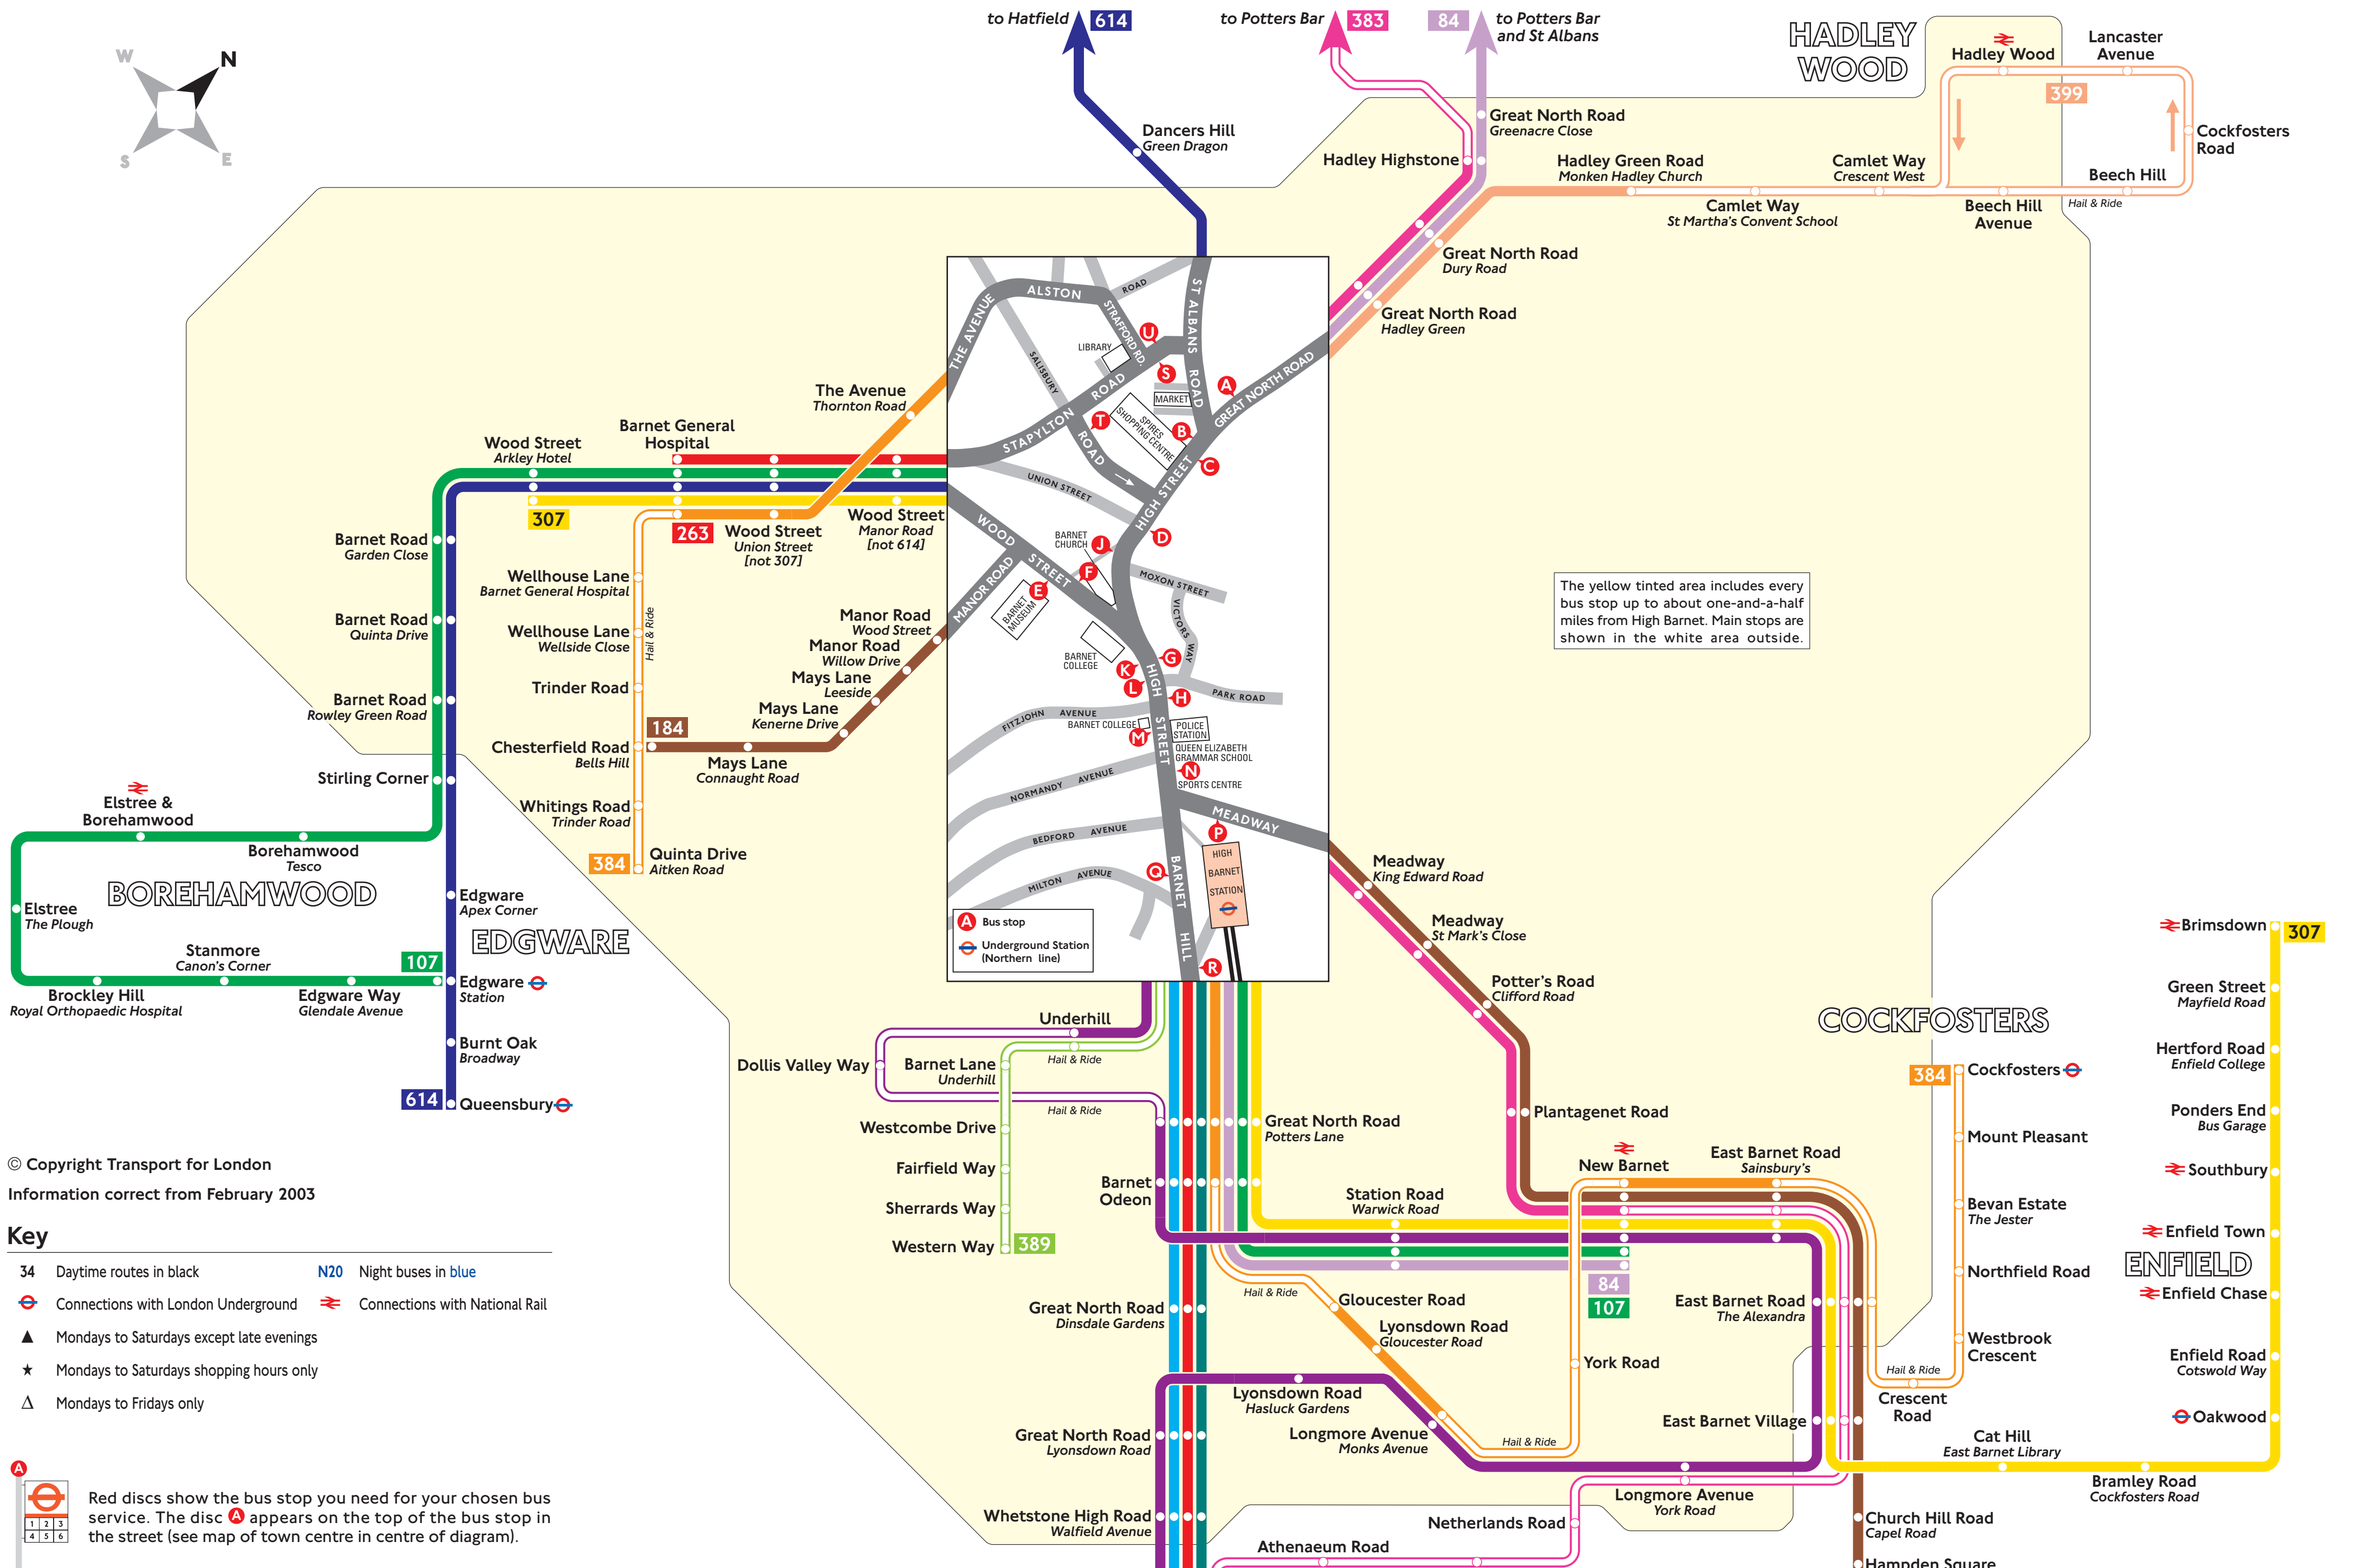

Bus services from High Barnet

© Copyright Transport for London
Information correct from February 2003

1. **Key**
2. 34 Daytime routes in black
   - N20 Night buses in blue
   - Connections with London Underground
   - Connections with National Rail
   - Mondays to Saturdays except late evenings
   - Mondays to Saturdays shopping hours only
   - Mondays to Fridays only

Red discs show the bus stop you need for your chosen bus service. The disc appears on the top of the bus stop in the street (see map of town centre in centre of diagram).

Route finder

Bus service	Towards	Bus stop
34	Walthamstow	
84	New Barnet	
107	Edgware	
184	Chesterfield Road	
234	Highgate Wood	
263	Archway	
307	Brimmsdown	
326	Brent Cross Shopping Centre	
383	Potters Bar	
384	Cockfosters	
389	Western Way	
399	Hadley Wood	
614	Hatfield	
	Queensbury	

Night buses

Bus service	Towards	Bus stop
N20	Trafalgar Square	

Destination finder

Destination	Bus service	Bus stop
A		
Alexandra Palace	184	
Angel Road	34	
Archway	263	
Arkeley Hotel	107, 307	
Arnos Grove	614 Δ	
Atheneum Road	184	
B		
Barnet General Hospital	107, 263, 307	
Barnet Lane Underhill	389 *	
Barnet Odeon	34, N20	
Barnet Road	107	
Beech Hill	614 Δ	
Bevan Estate	399 *	
Borehamwood	107	
Bounds Green	184	
Bowes Road	34	
Brent Cross Shopping Centre	326	
Brimmsdown	307	
Brockley Hill	107	
Brunswick Park	34	
Burnt Oak Broadway	614 Δ	
C		
Camden Town	N20	
Camlet Way	399 *	
Cat Hill	307	
Chesterfield Road	184	

Destination	Bus service	Bus stop
D		
Dancers Hill	614 Δ	
Dollis Valley Way	326	
Durnford Road	184	
E		
East Barnet Road	383 Δ	
East Barnet Village	326	
East Finchley	234	
Edgware	107	
Edmonton	34	
Elstree	107	
Elstree & Borehamwood	107	
Enfield Chase	307	
Enfield Town	307	
Euston	N20	
F		
Fairfield Way	389 *	
Finchley Central	326	
Finchley Road	384	
Fortis Green	234	
Friern Barnet	234	
Friern Barnet Lane	383 Δ	
G		
Gloucester Road	384	
Goodge Street	N20	
Great North Road	84	
Great North Road	383 Δ	
Great North Road	399 *	
Great North Road	34, N20	
Great North Road	84	
Great North Road	234	
Great North Road	263	
Great North Road	307	
Great North Road	384	
H		
Hadley Green Road	399 *	

Destination	Bus service	Bus stop
I		
Hadley Highstone	84	
Hadley Wood	383 Δ	
Hadley Wood	399 *	
Hampden Square	184	
Hatfield	614 Δ	
Hendon Central	326	
Hertford Road	307	
Highgate	263	
Highgate Wood	N20	
Highgate Wood	234	
Highgate Wood	263	
Highgate Wood	N20	
K		
Kentish Town	N20	
L		
Lancaster Avenue	399 *	
Lea Valley Trading Estate	34	
Leicester Square	N20	
London Colney	84	
Longland Drive	326	
Longmore Avenue	326	
Lyonsdown Road	383 Δ	
Lyonsdown Road	384	
Lyonsdown Road	326	
Lyonsdown Road	384	
M		
Manor Road	184	
Mays Lane	184	
Meadway	184	
Mornington Crescent	N20	
Mount Pleasant	384	
Muswell Hill	234	
N		
Netherlands Road	383 Δ	
New Barnet	84	
New Barnet	107, 307	
New Barnet	184	
New Barnet	326	
New Barnet	383 Δ	
New Barnet	384	
New Southgate	184	
North Finchley	263	
North Finchley	N20	
Northfield Road	384	
O		
Oakleigh Park	383 Δ	
Oakleigh Road South	34	
Oakwood	307	
P		
Pages Lane	234	
Palmer's Green	34	
Palmer's Green	34	
Plantagenet Road	184	
Plantagenet Road	383 Δ