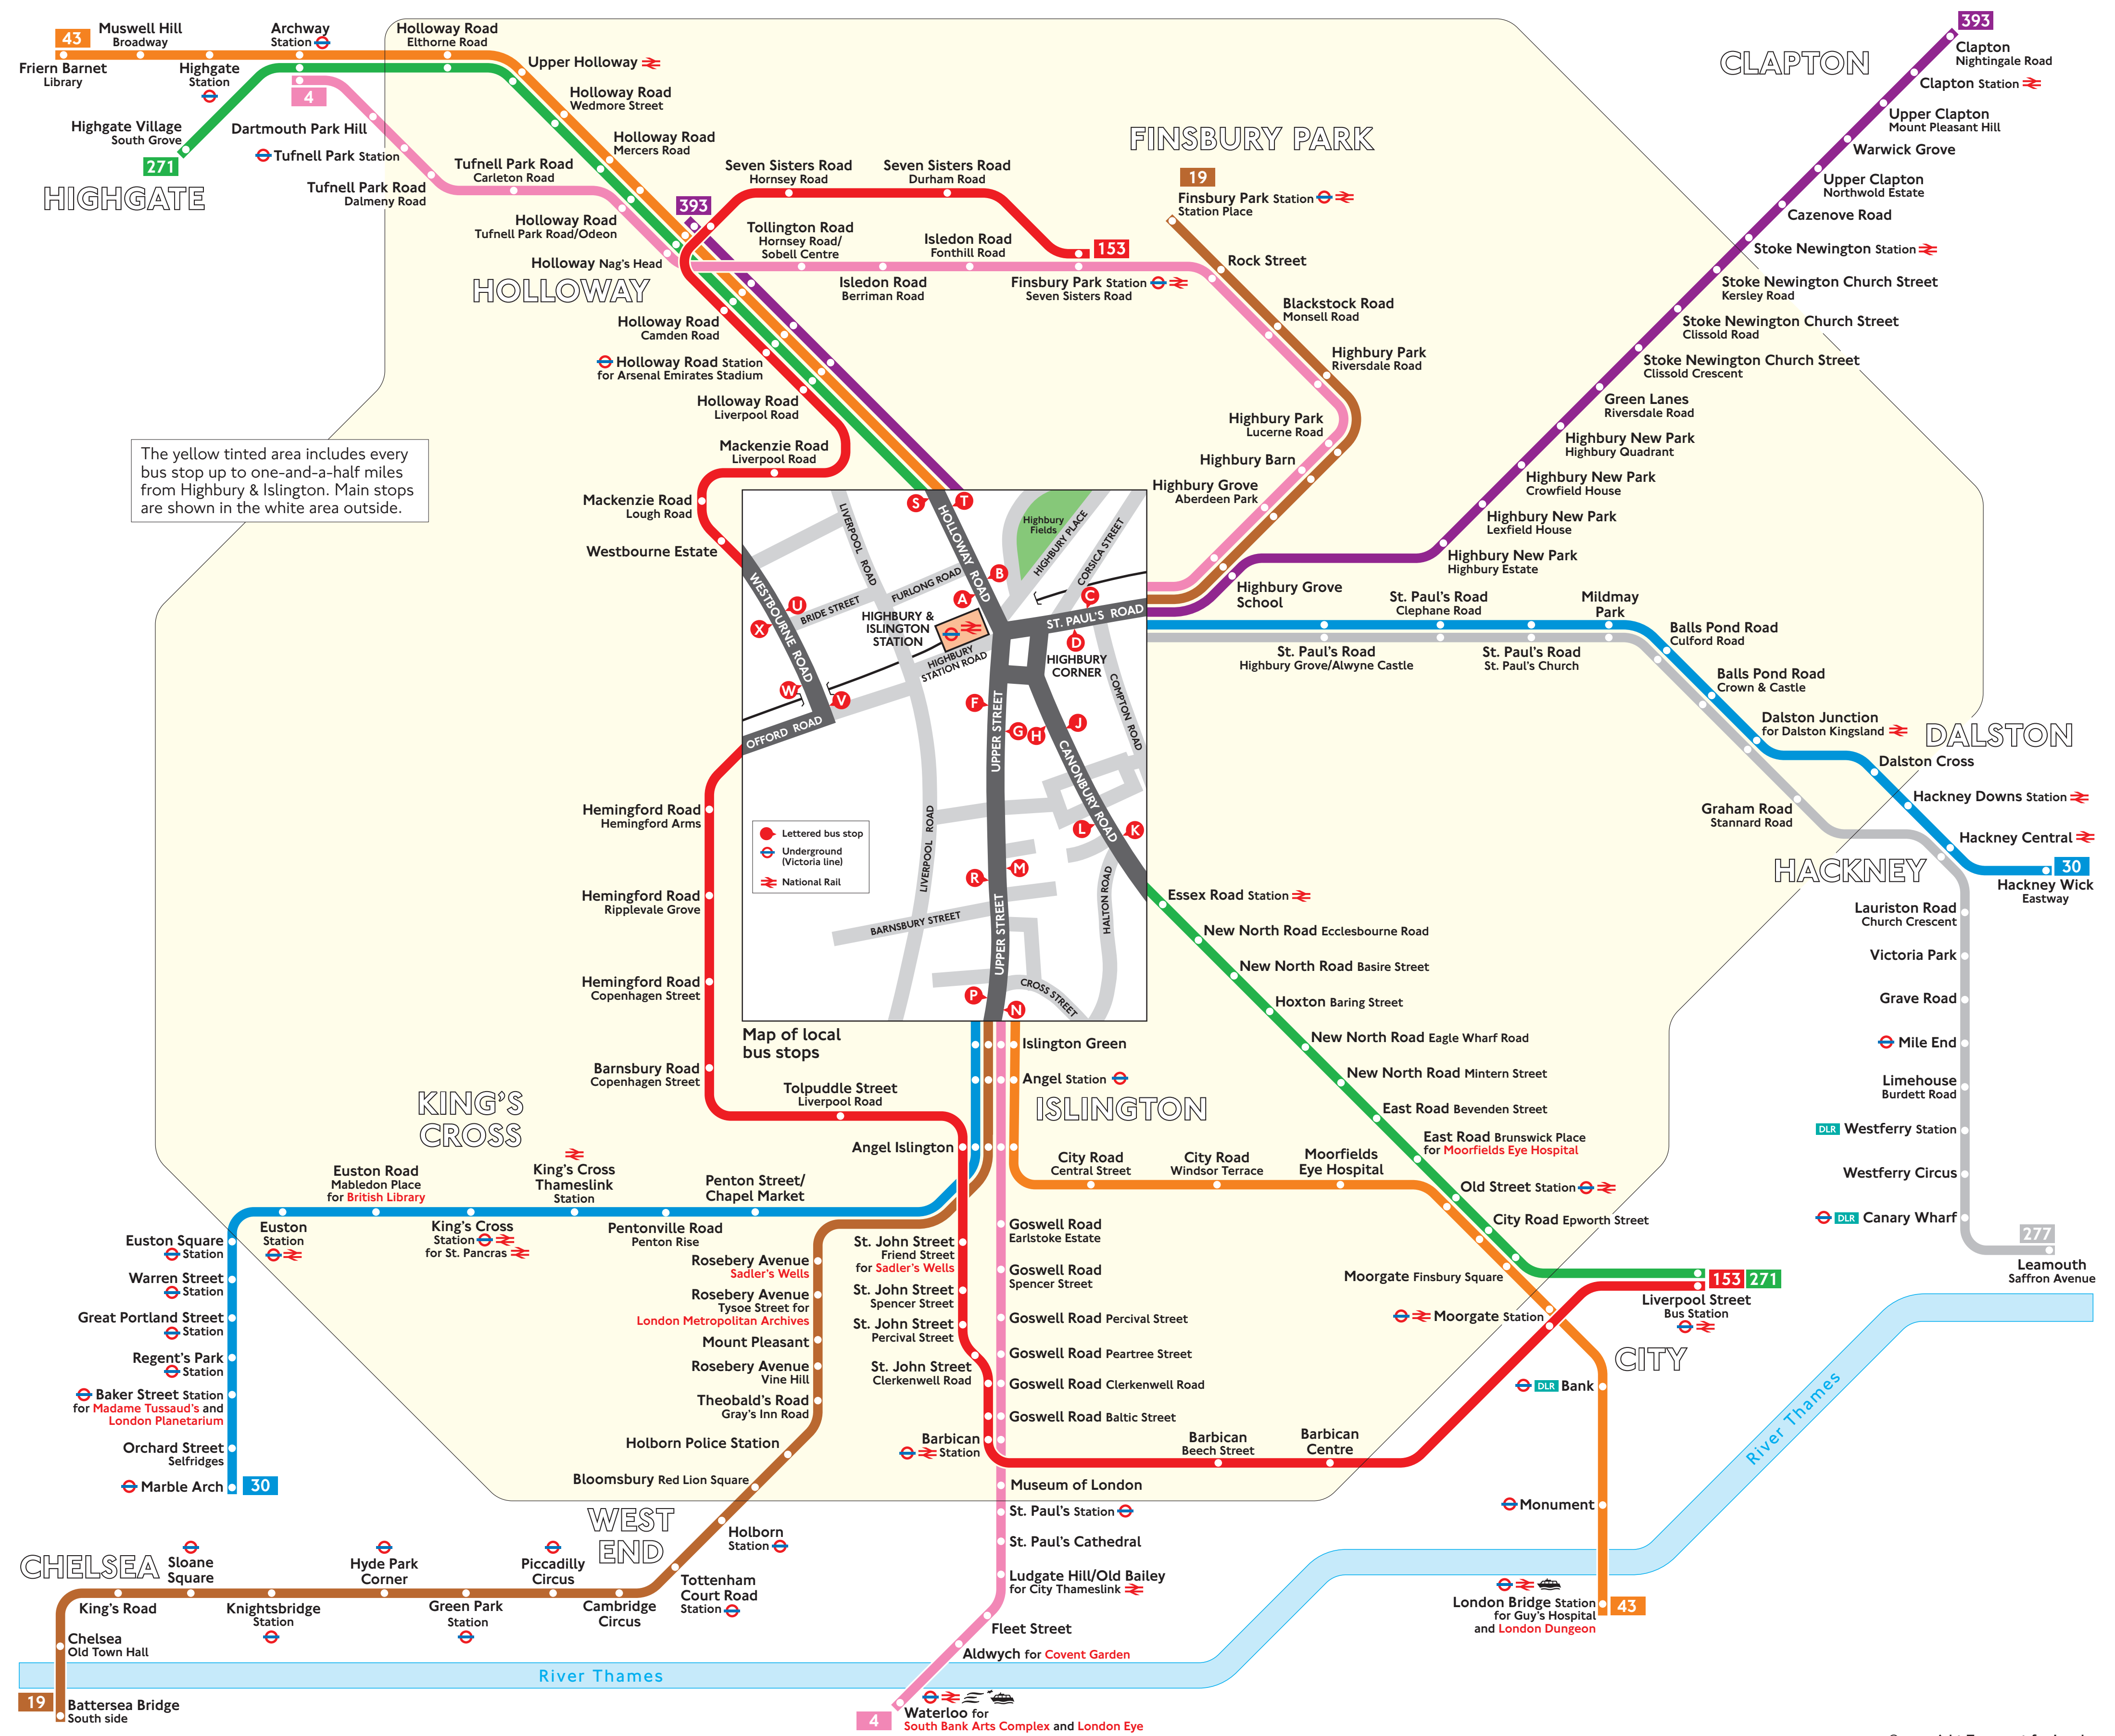

Bus services from Highbury & Islington

Key

- 19 Daytime routes in black
- N41 Night buses in blue
- Red names indicate place of interest
- Every night and all day Saturday and Sunday
- Red discs show the bus stop you need for your chosen bus service. The disc **A** appears on the top of the bus stop in the street (see map of town centre in centre of diagram).

Route finder

Bus service	Towards	Bus stops
4	Archway Station	0 0 0 0
	Waterloo Station	0 0 0 0
19	Battersea Bridge South side	0 0 0 0
	Finsbury Park	0 0 0 0
	Hackney Wick	0 0 0 0
	Marble Arch	0 0 0 0
43	Friern Barnet	0 0 0 0 0
	London Bridge Station	0 0 0 0 0
153	Finsbury Park	0 0
	Liverpool Street Station	0 0
271	Highgate Village	0 0 0 0
	Liverpool Street Station	0
277	Moorgate	0 0 0 0
393	Leamouth	0
	Clapton	0 0 0
	Holloway	0 0 0

Night buses

Bus service	Towards	Bus stops
N19	Clapham Junction	0 0 0 0
	Finsbury Park	0 0 0 0
N41	Tottenham Hale	0 0 0 0 0
	Trafalgar Square	0 0 0 0 0

Destination finder

Destination	Bus service	Bus stops
A		
Aldwych	4	0 0 0 0
Angel Station	4, 19, 30, N19	0 0 0 0 0
	43, N41	0 0 0 0 0
Archway Station	4 via Finsbury Park	0 0 0 0 0
	43, N41	0 0 0 0 0
	271	0 0 0 0 0
Arsenal Emirates Stadium	see Holloway Road Station	

Destination	Bus service	Bus stops
B		
Baker Street Station	30	0 0 0 0 0
Balls Pond Road	30	0 0 0 0
Crown & Castle and Culford Road	277	0
Bank	43	0 0 0 0 0
Barbican Station	4	0 0 0 0 0
	153	0 0
Barbican Centre	153	0 0
Barnsbury Road	153	0 0
Copenhagen Street	153	0 0
Battersea Bridge	19, N19	0 0 0 0 0
Blackstock Road Monsell Road	4, 19, N19	0 0 0 0 0
Bloomsbury Red Lion Square	19, N19	0 0 0 0 0
	N41	0 0 0 0 0
C		
Cambridge Circus	19, N19	0 0 0 0 0
	N41	0 0 0 0 0
Canary Wharf	277	0
Chelsea Old Town Hall	19, N19	0 0 0 0 0
City Road	43	0 0 0 0 0
Central Street and Windsor Terrace	43	0 0 0 0 0
City Road Epworth Street	271	0 0 0 0 0
City Thameslink Station	4	0 0 0 0 0
Clapham Junction	N19	0 0 0 0 0
Clapton	393	0 0 0
Clissold Park	393	0 0 0
Crouch End Broadway	N41	0 0 0 0 0
D		
Dalston Cross	30	0 0 0 0 0
Dalston Junction for Dalston Kingsland	30	0 0 0 0 0
	277	0
Dartmouth Park Hill	4	0 0 0 0 0
F		
Essex Road Station	271	0 0 0 0
Euston Station	30	0 0 0 0 0
Euston Square Station	30	0 0 0 0 0
F		
Finsbury Park Station	4, 19, N19	0 0 0 0 0
	153	0 0
Fleet Street	4	0 0 0 0 0
Friern Barnet Library	43	0 0 0 0 0
G		
Goswell Road Clerkenwell Road	4	0 0 0 0 0
	153	0 0 0
	277	0
Graham Road Stannard Road	277	0
Great Portland Street Station	30	0 0 0 0 0
Green Lanes Riversdale Road	393	0 0 0 0 0
Green Park Station	19, N19	0 0 0 0 0
H		
Hackney Central	30	0 0 0 0 0
	277	0
Hackney Downs Station	30	0 0 0 0 0
Hackney Wick Eastway	30	0 0 0 0 0
Hemingford Road	153	0 0
Highbury Barn	4, 19, N19	0 0 0 0 0
Highbury Grove Aberdeen Park	4, 19, N19	0 0 0 0 0
Highbury Grove School	4, 19, N19	0 0 0 0 0
	393	0 0 0 0