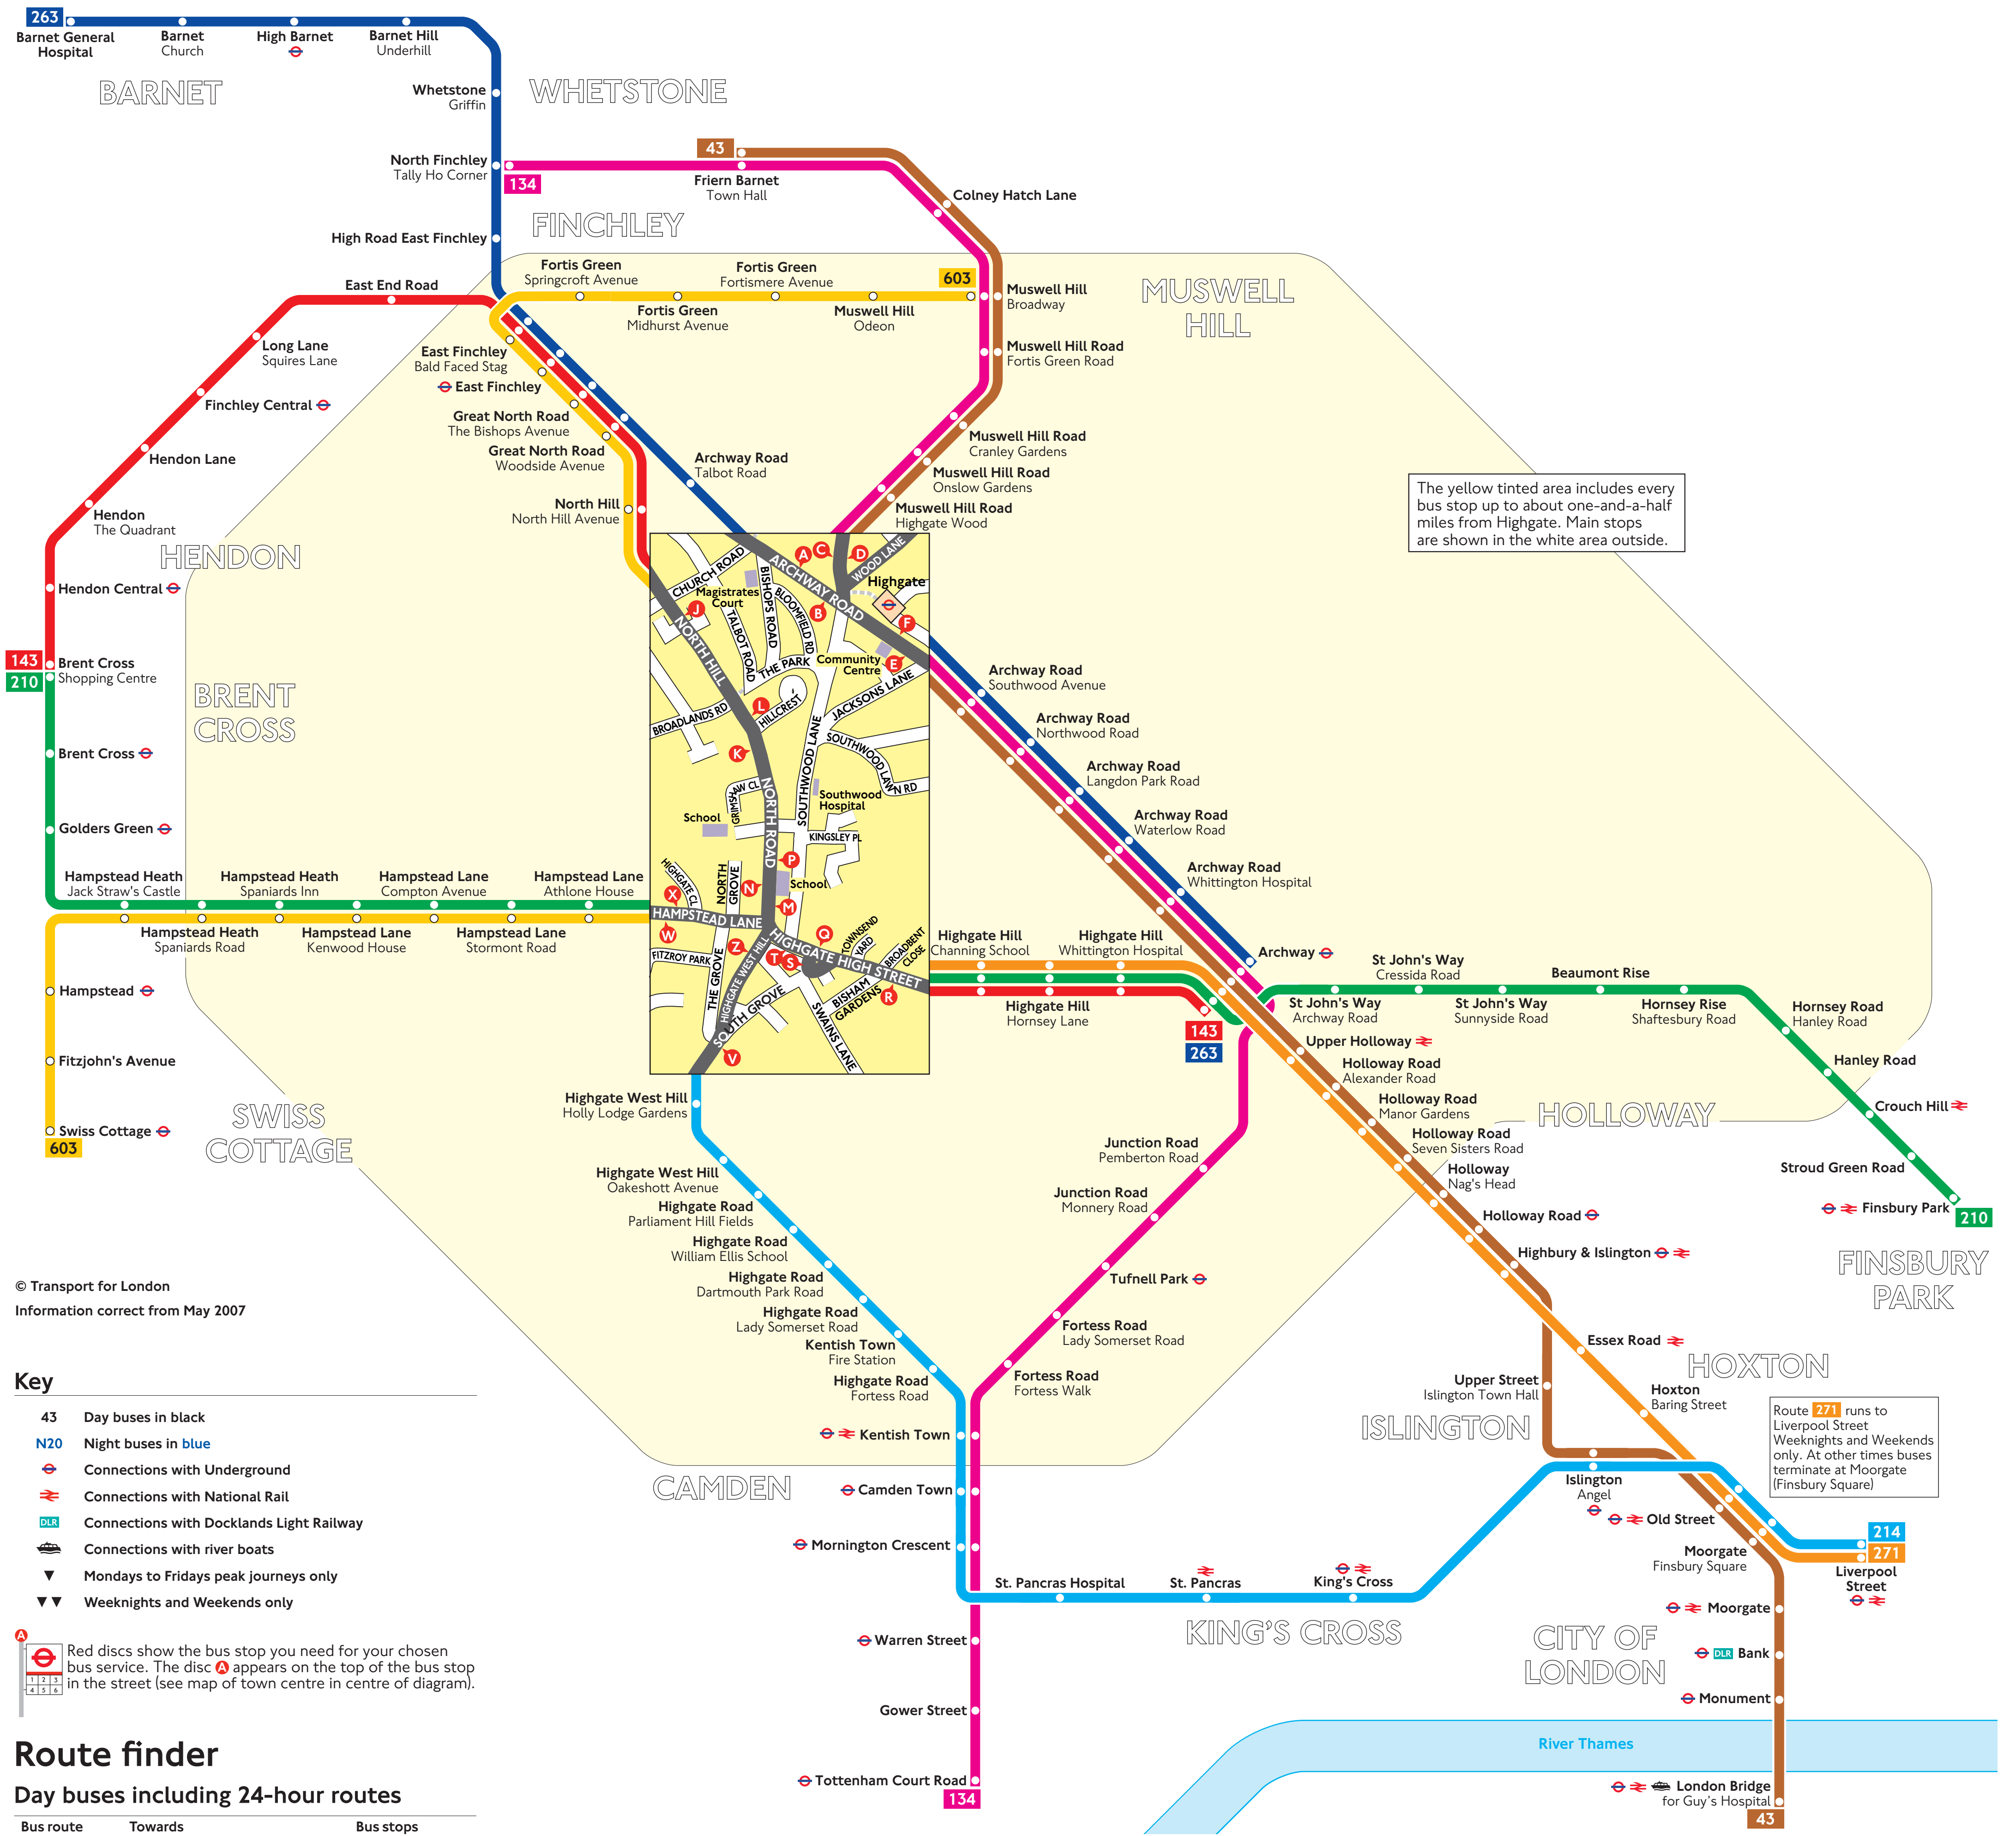

# Buses from Highgate

© Transport for London  
Information correct from May 2007

- Key**
- 43 Day buses in black
  - N20 Night buses in blue
  - Connections with Underground
  - Connections with National Rail
  - Connections with Docklands Light Railway
  - Connections with river boats
  - ▼ Mondays to Fridays peak journeys only
  - ▼▼ Weeknights and Weekends only
- Red discs show the bus stop you need for your chosen bus service. The disc appears on the top of the bus stop in the street (see map of town centre in centre of diagram).

## Route finder

### Day buses including 24-hour routes

Bus route	Towards	Bus stops
43	Friern Barnet	☉ ☒
	London Bridge	☒ ☒
134	North Finchley	☉ ☒
	Tottenham Court Road	☉ ☒
143	Archway	☒ ☒ ☒ ☒
	Brent Cross	☒ ☒ ☒ ☒
210	Brent Cross	☒ ☒ ☒
	Finsbury Park	☒ ☒
214	Liverpool Street	☒ ☒
263	Archway	☒ ☒
	Barnet Hospital	☒ ☒
271	Liverpool Street ▼	☒
	Moorgate	☒
603	Muswell Hill ▼	☒ ☒ ☒
	Swiss Cottage ▼	☒ ☒ ☒ ☒

### Night buses

Bus route	Towards	Bus stops
N20	Barnet	☒ ☒
	Trafalgar Square	☒ ☒