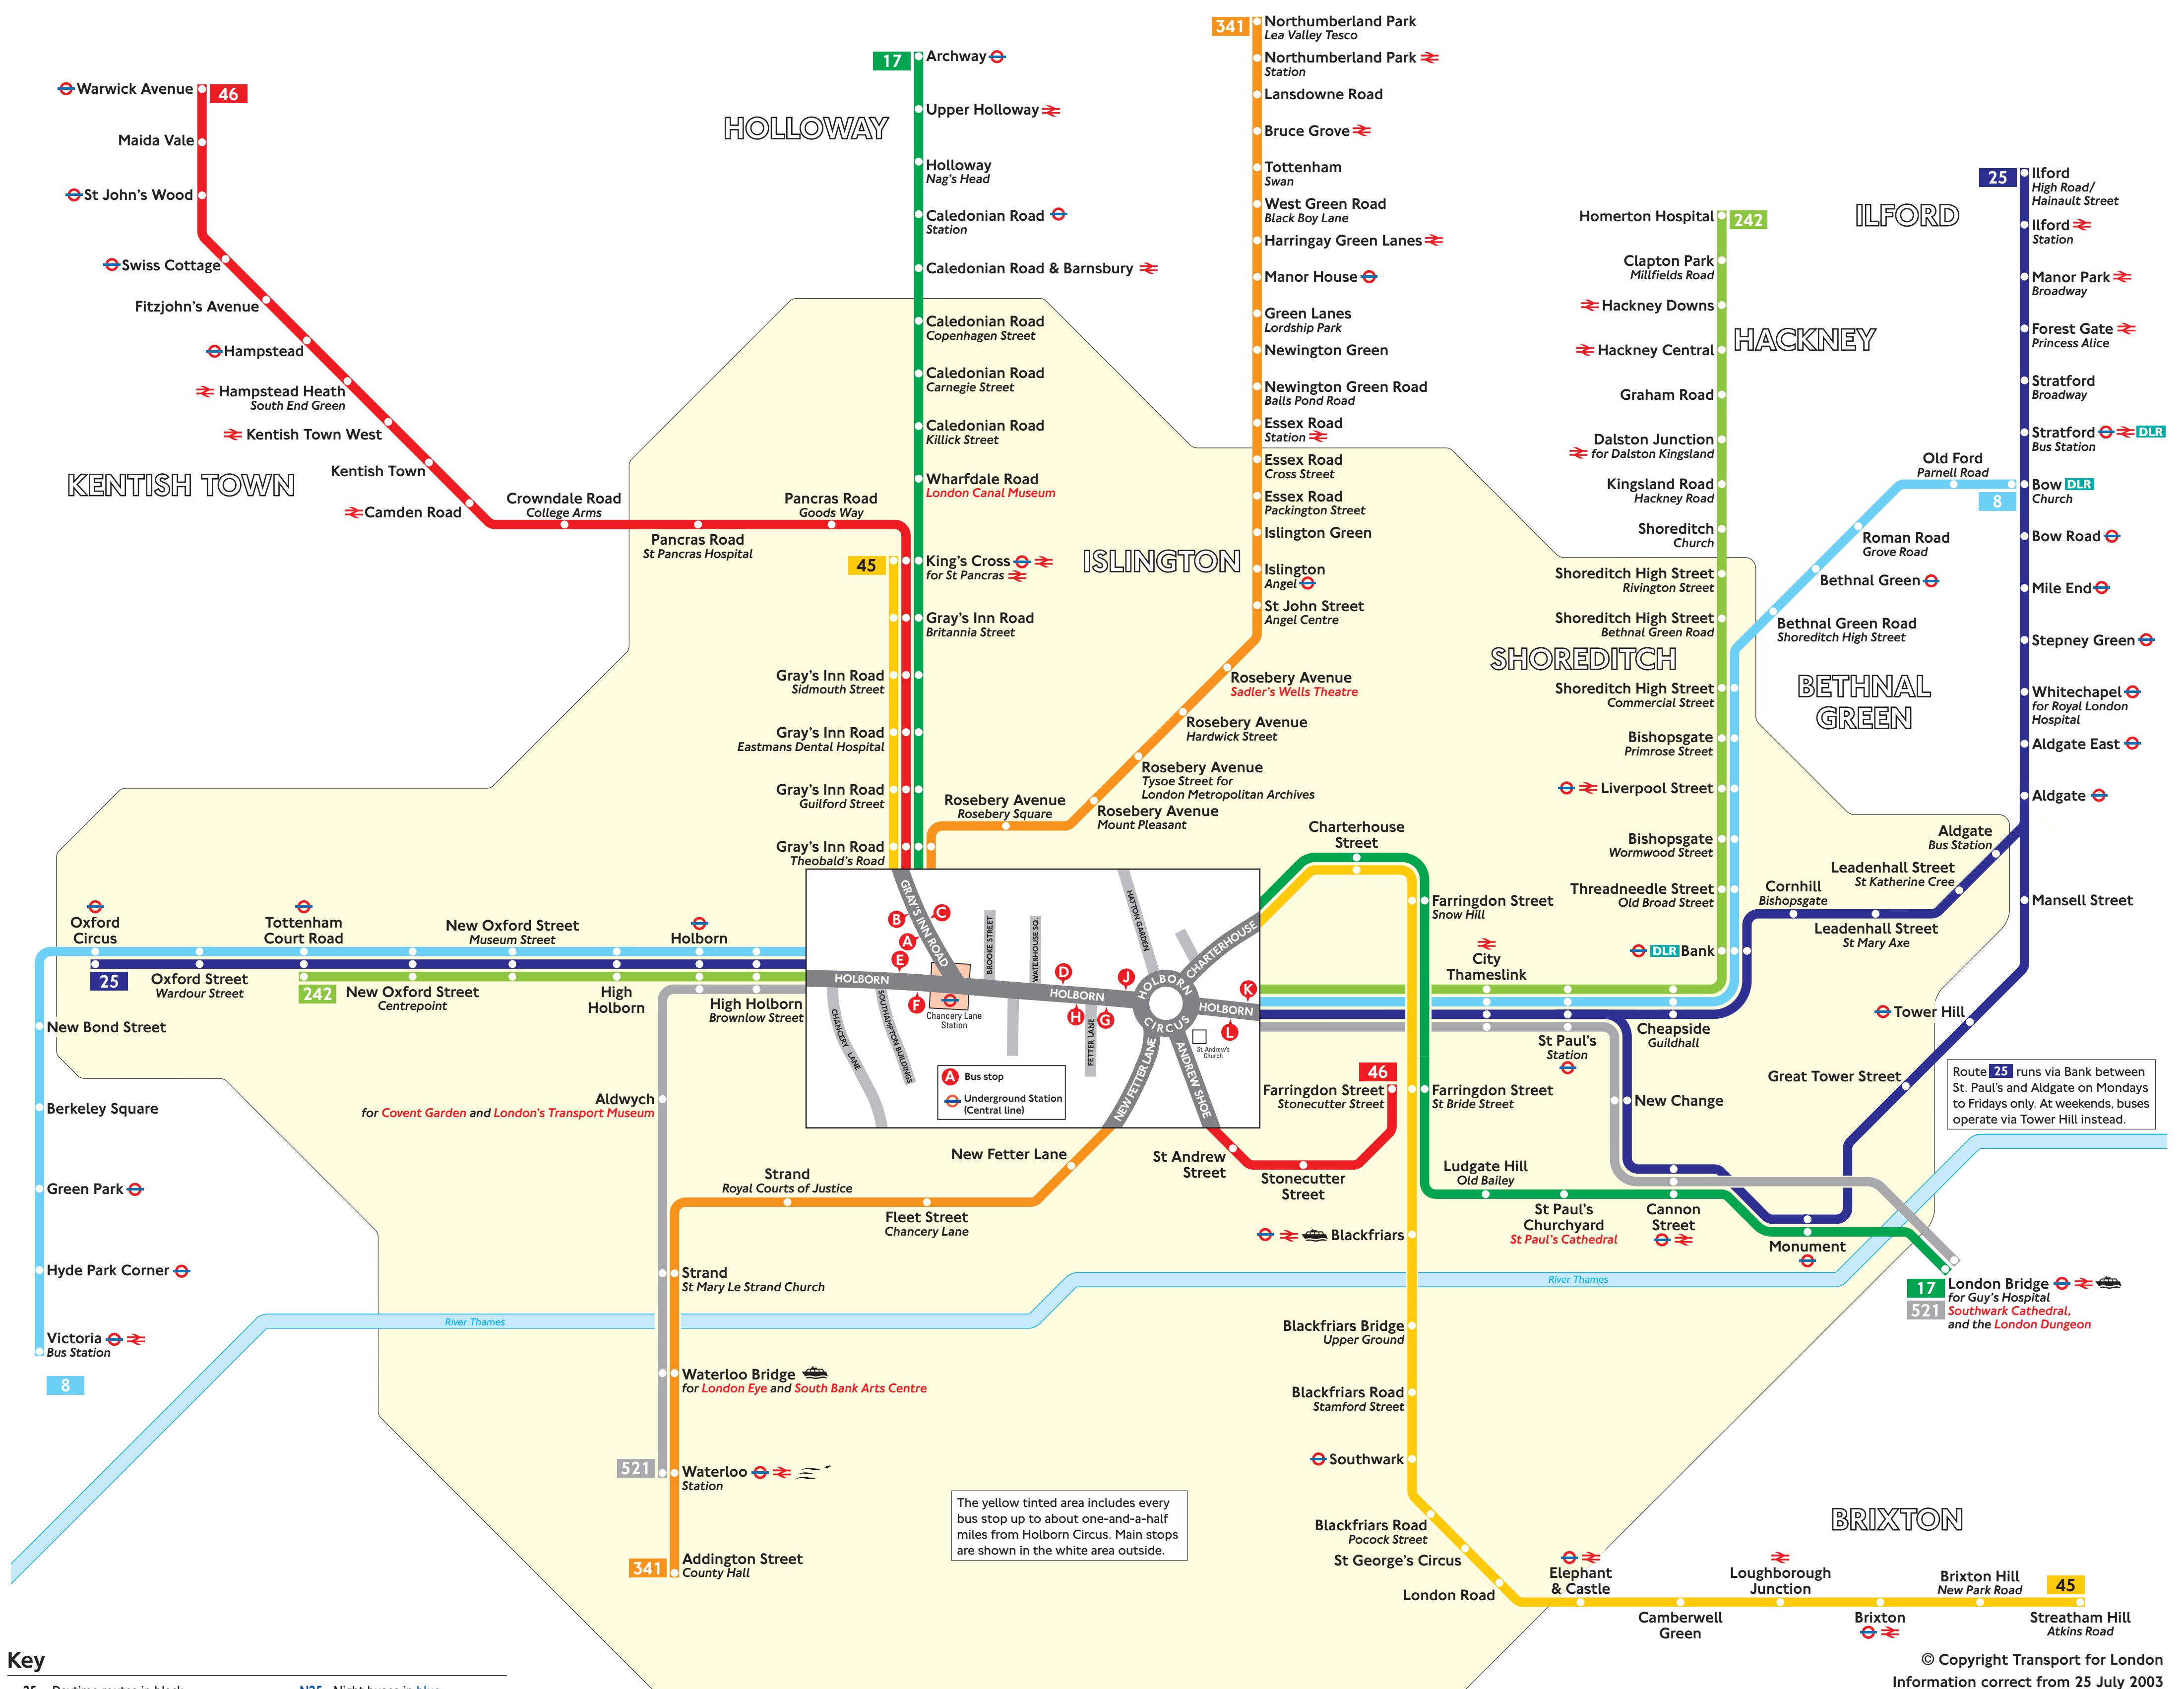

- Key**
- 25 Daytime routes in black
 - N25 Night buses in blue
 - Connections with London Underground
 - Connections with National Rail
 - DLR Connections with Docklands Light Railway
 - Connections with Eurostar
 - Connections with Boat services
 - Red names indicate place of interest
 - ◆ Mondays to Fridays except eves
 - ▲ Route 25 runs via Bank between St. Paul's and Aldgate on Mondays to Fridays only. At weekends, buses operate via Tower Hill instead.

Red discs show the bus stop you need for your chosen bus service. The disc **A** appears on the top of the bus stop in the street (see map of town centre in centre of diagram).

Route finder

Bus service	Towards	Bus stop
8	Bow Church	D E K
	Victoria	F G L
	Waterloo	F G
17	Archway	B H
	London Bridge	C J
25	Ilford	D E K
	Oxford Circus	F G L
45	Kings Cross	B H
	Streatham Hill	C J
46	Farringdon Street	C J
	Warwick Avenue	B H
242	Homerton Hospital	D E K
	Tottenham Court Road	F G L
341	Northumberland Park	A H
	Waterloo County Hall	C J
521	London Bridge (Mon to Fri except eves)	D E
	Waterloo (Mon to Fri except eves)	F G