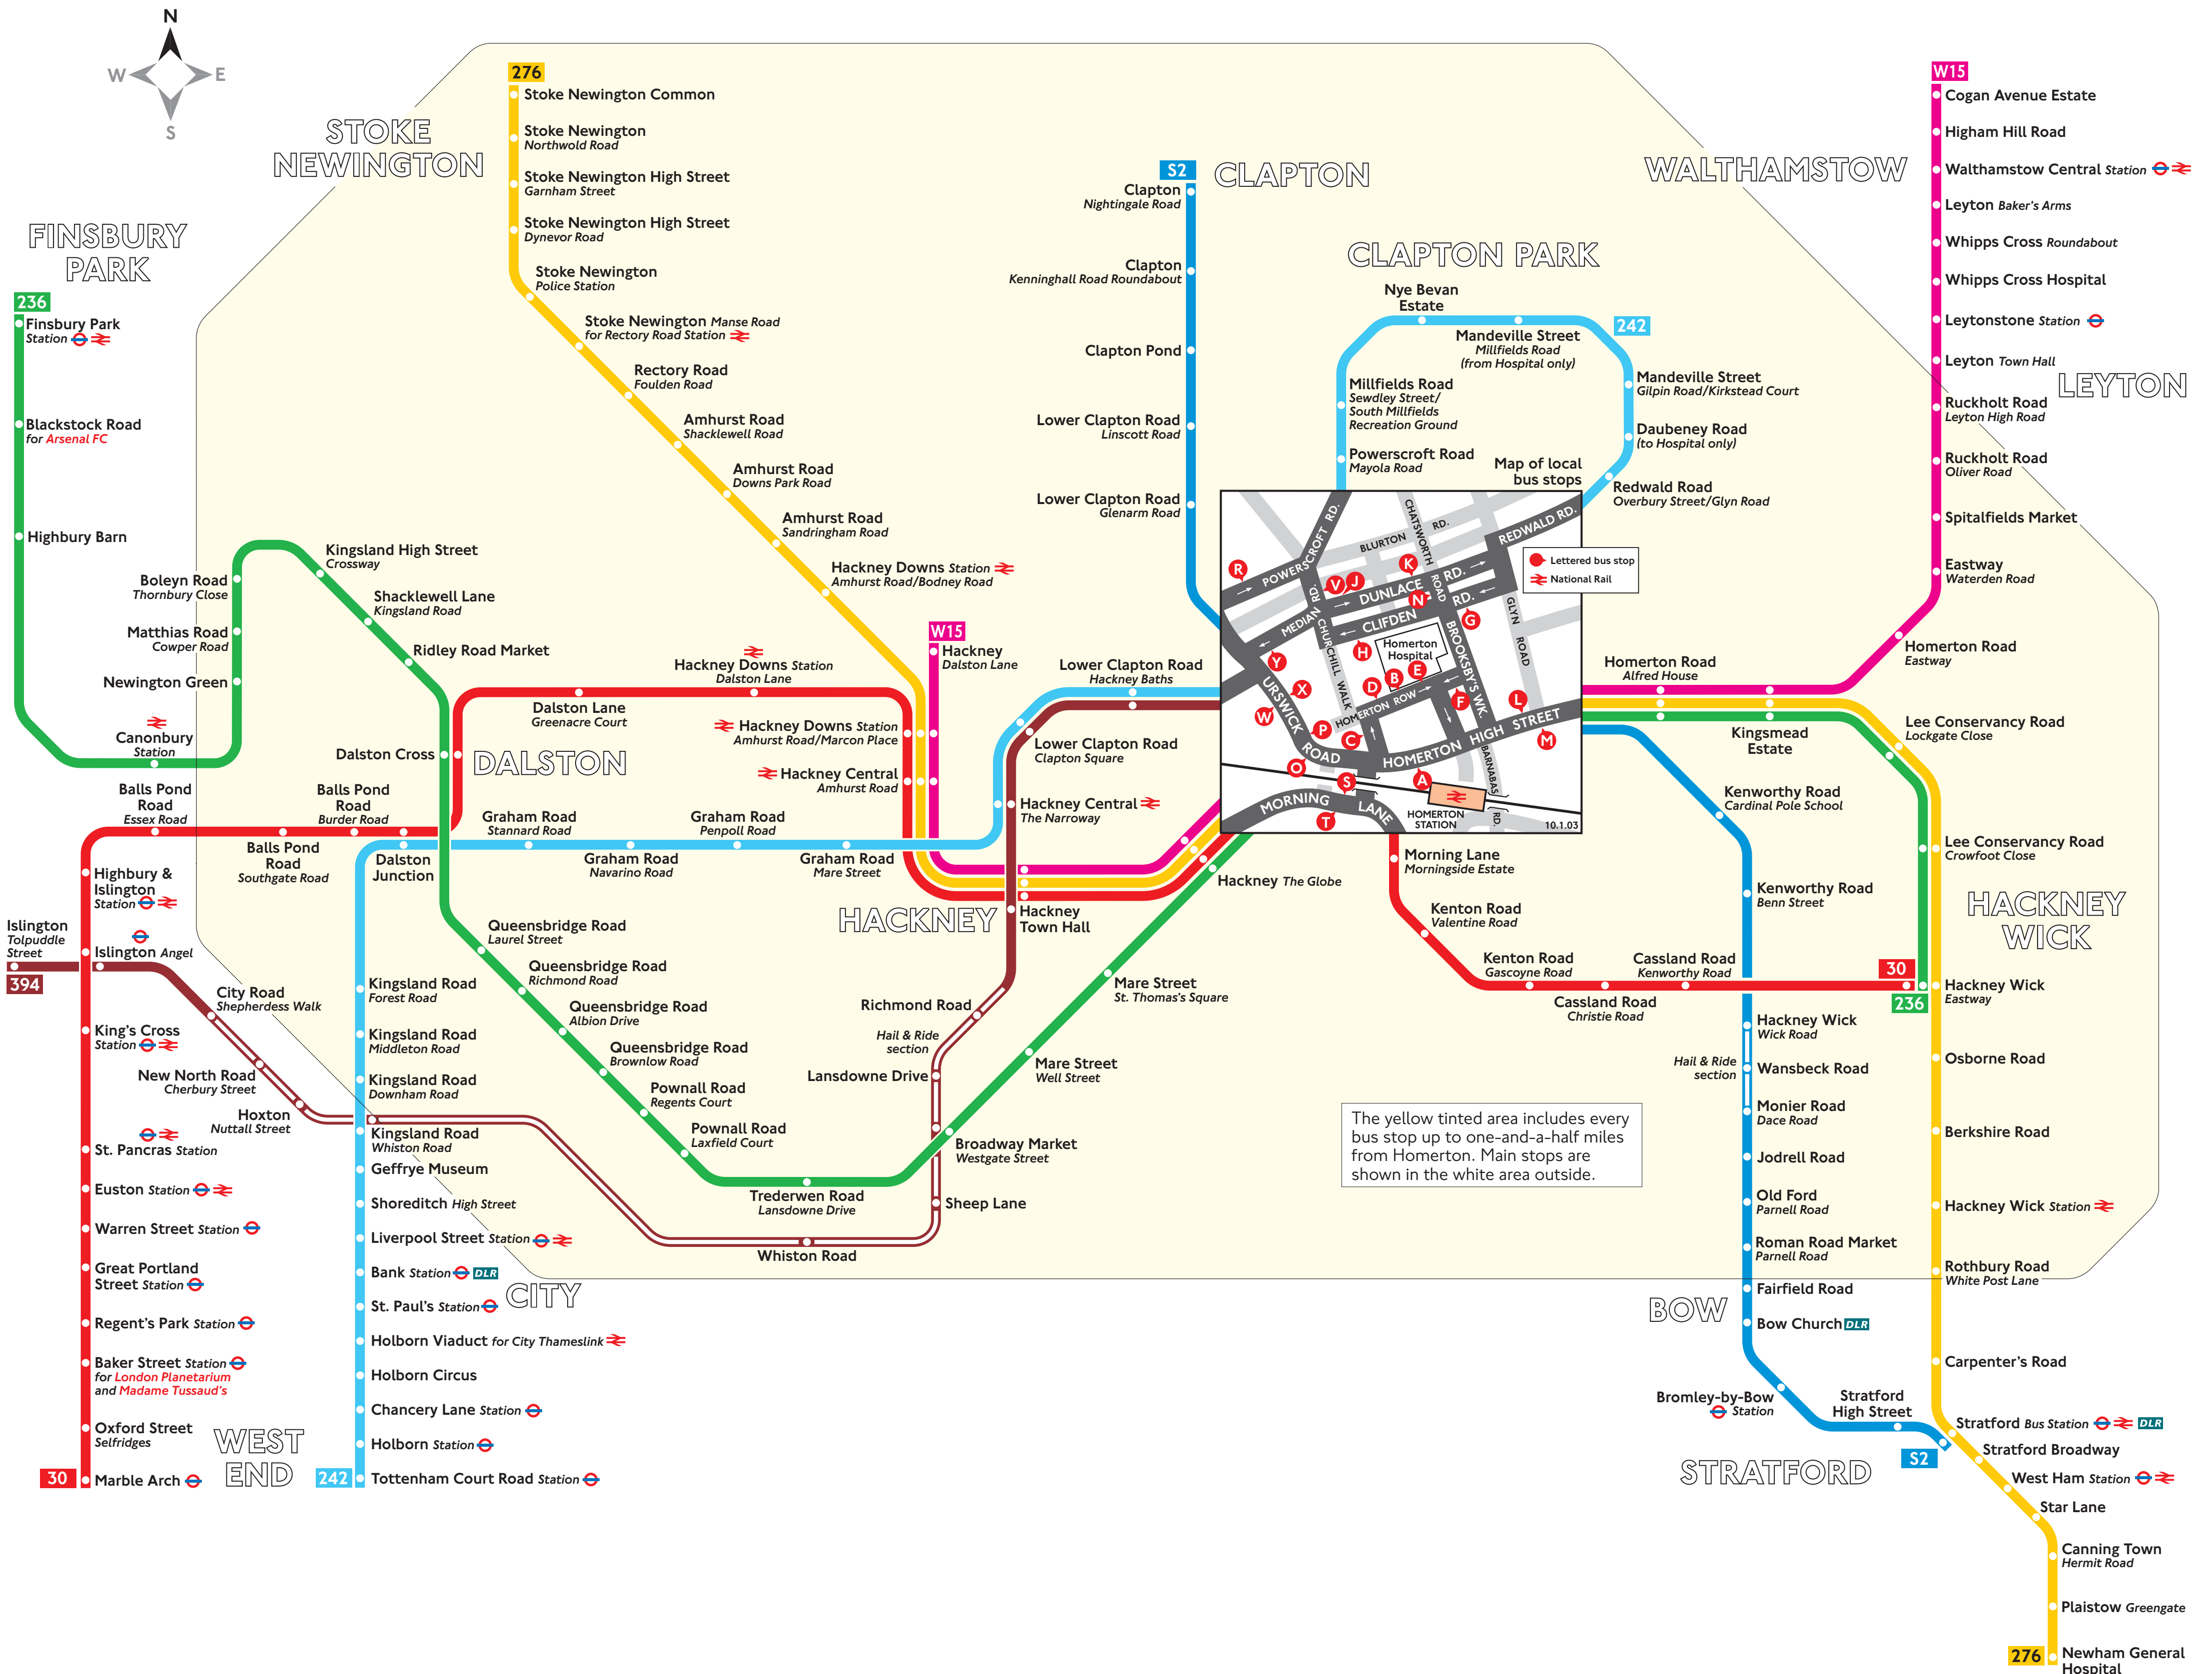

Bus services from Homerton

Key
30 Daytime routes in black
N236 Night buses in blue
Red names indicate place of interest
Red discs show the bus stop you need for your chosen bus service. The disc A appears on the top of the bus stop in the street (see map of town centre in centre of diagram).

Connections with Underground
Connections with National Rail
Connections with Docklands Light Railway

Route finder

Bus service	Towards	Bus stops
30	Hackney Wick Marble Arch	ⓐ
236	Finsbury Park Hackney Wick	ⓐ ⓑ ⓓ ⓔ ⓖ ⓗ ⓙ ⓚ
242	Homerton Hospital via Clapton Park Tottenham Court Road Station	ⓐ ⓑ ⓓ ⓔ ⓖ ⓗ ⓙ ⓚ
276	Newham General Hospital Stoke Newington Common	ⓐ ⓑ ⓓ ⓔ ⓖ ⓗ ⓙ ⓚ
394	Islington Angel	ⓐ ⓑ ⓓ ⓔ ⓖ ⓗ ⓙ ⓚ
S2	Clapton Stratford	ⓐ ⓑ ⓓ ⓔ ⓖ ⓗ ⓙ ⓚ
W15	Hackney Walthamstow	ⓐ ⓑ ⓓ ⓔ ⓖ ⓗ ⓙ ⓚ

Night buses

Bus service	Towards	Bus stops
N236	Finsbury Park Hackney Wick	ⓐ ⓑ ⓓ ⓔ ⓖ ⓗ ⓙ ⓚ
N242	Homerton Hospital via Clapton Park Tottenham Court Road Station	ⓐ ⓑ ⓓ ⓔ ⓖ ⓗ ⓙ ⓚ

Destination finder

Destination	Bus service	Bus stops
A Amhurst Road	276	ⓐ ⓑ ⓓ ⓔ ⓖ ⓗ ⓙ ⓚ
B Baker Street Station	30	ⓐ
Balls Pond Road	30	ⓐ
Bank Station DLR	242, N242	ⓐ ⓑ ⓓ ⓔ ⓖ ⓗ ⓙ ⓚ
Berkshire Road	276	ⓐ ⓑ ⓓ ⓔ ⓖ ⓗ ⓙ ⓚ
Blackstock Road	236, N236	ⓐ ⓑ ⓓ ⓔ ⓖ ⓗ ⓙ ⓚ
Boleyn Road Thornbury Close	236, N236	ⓐ ⓑ ⓓ ⓔ ⓖ ⓗ ⓙ ⓚ
Bow Church DLR	S2	ⓐ ⓑ ⓓ ⓔ ⓖ ⓗ ⓙ ⓚ
Broadway Market Westgate Street	236	ⓐ ⓑ ⓓ ⓔ ⓖ ⓗ ⓙ ⓚ
Bromley-by-Bow Station	394	ⓐ ⓑ ⓓ ⓔ ⓖ ⓗ ⓙ ⓚ

Destination	Bus service	Bus stops
C Canning Town Hermit Road	276	ⓐ ⓑ ⓓ ⓔ ⓖ ⓗ ⓙ ⓚ
Canonbury Station	236, N236	ⓐ ⓑ ⓓ ⓔ ⓖ ⓗ ⓙ ⓚ
Carpenter's Road	276	ⓐ ⓑ ⓓ ⓔ ⓖ ⓗ ⓙ ⓚ
Cassland Road	30	ⓐ
Chancery Lane Station	242, N242	ⓐ ⓑ ⓓ ⓔ ⓖ ⓗ ⓙ ⓚ
City Road Shepherdess Walk	394	ⓐ ⓑ ⓓ ⓔ ⓖ ⓗ ⓙ ⓚ
Clapton Kenninghall Road Roundabout	S2	ⓐ ⓑ ⓓ ⓔ ⓖ ⓗ ⓙ ⓚ
Clapton Nightingale Road	S2	ⓐ ⓑ ⓓ ⓔ ⓖ ⓗ ⓙ ⓚ
Clapton Pond	S2	ⓐ ⓑ ⓓ ⓔ ⓖ ⓗ ⓙ ⓚ
Cogan Avenue Estate	W15	ⓐ ⓑ ⓓ ⓔ ⓖ ⓗ ⓙ ⓚ
D Dalston Cross	30 236, N236	ⓐ ⓑ ⓓ ⓔ ⓖ ⓗ ⓙ ⓚ
Dalston Junction	30 242, N242	ⓐ ⓑ ⓓ ⓔ ⓖ ⓗ ⓙ ⓚ
Dalston Lane Greenacre Court	30	ⓐ
Daubeny Road	242, N242	ⓐ
E Eastway Waterden Road	W15	ⓐ ⓑ ⓓ ⓔ ⓖ ⓗ ⓙ ⓚ
Euston Station	30	ⓐ
F Fairfield Road	S2	ⓐ ⓑ ⓓ ⓔ ⓖ ⓗ ⓙ ⓚ
Finsbury Park Station	236, N236	ⓐ ⓑ ⓓ ⓔ ⓖ ⓗ ⓙ ⓚ
G Geffrye Museum	242, N242	ⓐ ⓑ ⓓ ⓔ ⓖ ⓗ ⓙ ⓚ
Graham Road	242, N242	ⓐ ⓑ ⓓ ⓔ ⓖ ⓗ ⓙ ⓚ
Great Portland Street Station	30	ⓐ
H Hackney Dalston Lane	W15	ⓐ ⓑ ⓓ ⓔ ⓖ ⓗ ⓙ ⓚ
Hackney The Globe	30 236, 276, W15, N236	ⓐ ⓑ ⓓ ⓔ ⓖ ⓗ ⓙ ⓚ
Hackney Town Hall	30 276, W15	ⓐ ⓑ ⓓ ⓔ ⓖ ⓗ ⓙ ⓚ
Hackney Central	30 242, N242	ⓐ ⓑ ⓓ ⓔ ⓖ ⓗ ⓙ ⓚ
Hackney Downs Station	30 276, W15	ⓐ ⓑ ⓓ ⓔ ⓖ ⓗ ⓙ ⓚ
Hackney Wick Eastway	30 236, 276, N236	ⓐ ⓑ ⓓ ⓔ ⓖ ⓗ ⓙ ⓚ
Hackney Wick Station	276	ⓐ ⓑ ⓓ ⓔ ⓖ ⓗ ⓙ ⓚ
Hackney Wick Wick Road	S2	ⓐ ⓑ ⓓ ⓔ ⓖ ⓗ ⓙ ⓚ
Higham Hill Road	W15	ⓐ ⓑ ⓓ ⓔ ⓖ ⓗ ⓙ ⓚ
Highbury & Islington Station	30	ⓐ
Highbury Barn	236, N236	ⓐ ⓑ ⓓ ⓔ ⓖ ⓗ ⓙ ⓚ