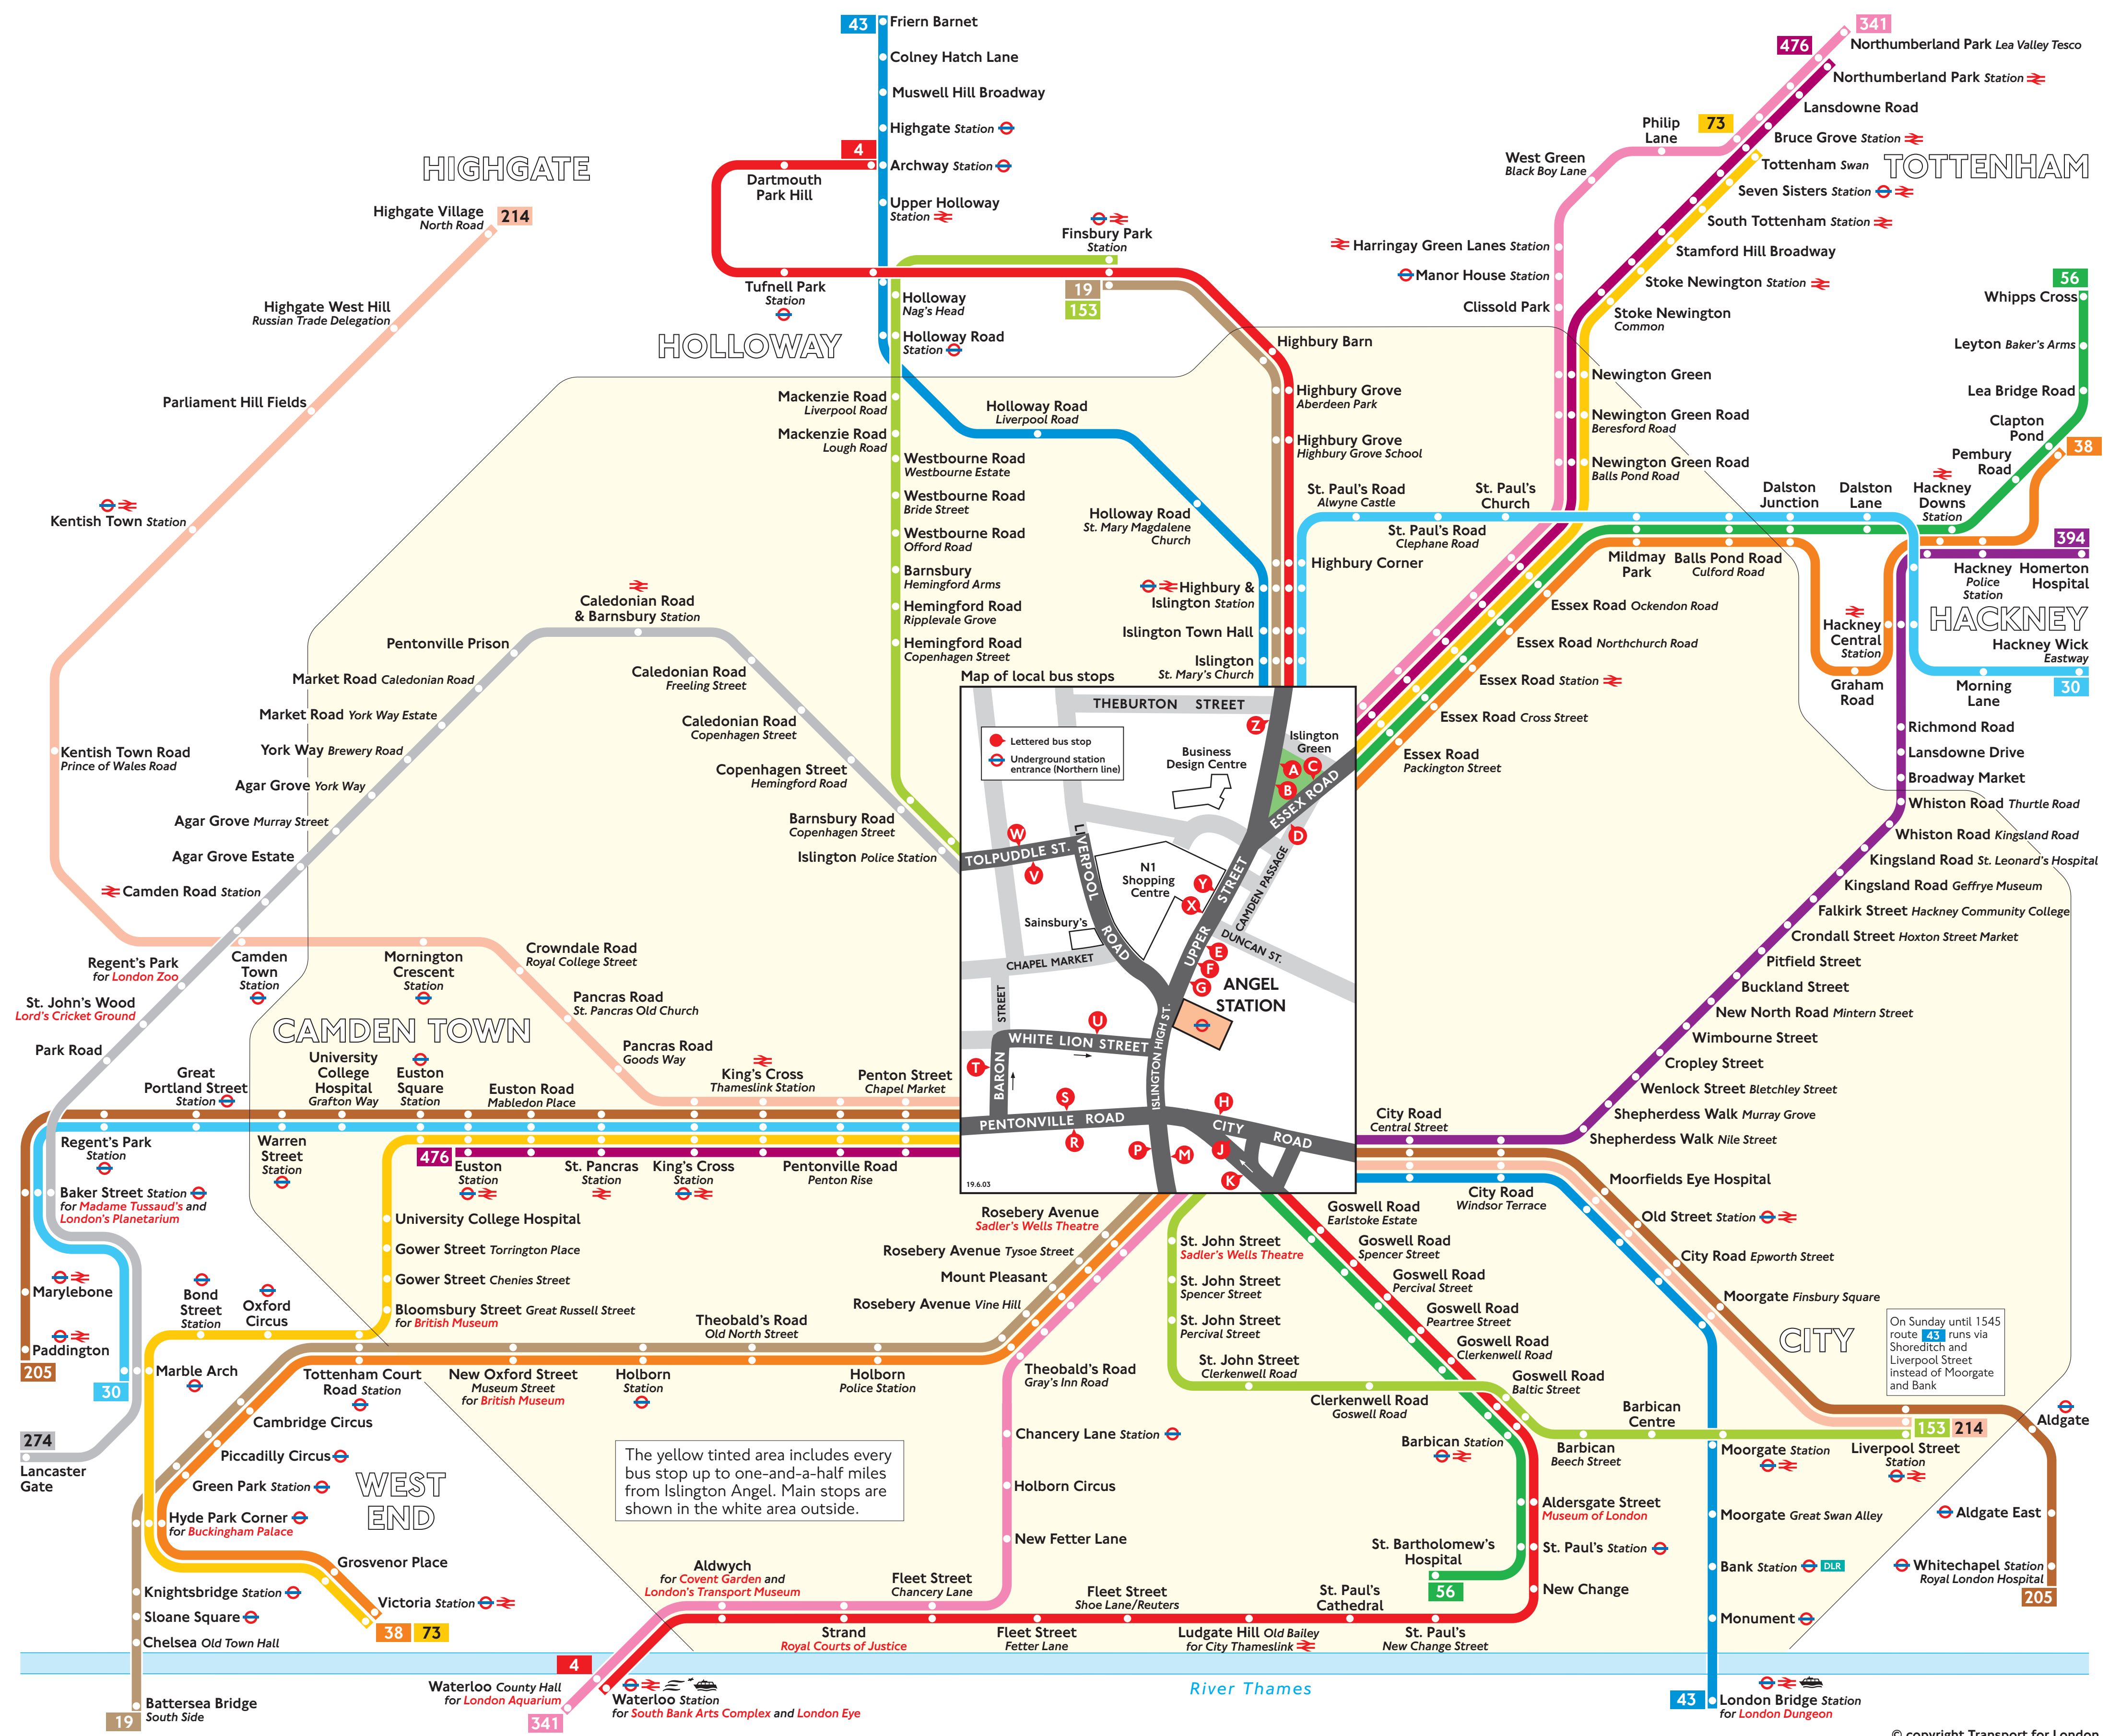

## London Bus Maps

The UK specialist in quality London homes for visiting academics and other professionals

On the spot - In the know

The original and still the best supplier of temporary homes in London for the Academic and Institution market.

### Key

- 73 Daytime routes in black
- N214 Night buses in blue
- Red names indicate place of interest
- Connections with National Rail
- Connections with Docklands Light Railway
- Connections with Eurostar
- No through service on route 73 before 0850 on Mon-Fri
- Red discs show the bus stop you need for your chosen bus service. The disc appears on the top of the bus stop in the street (see map of town centre in centre of diagram).

### Route finder

Bus service	Towards	Bus stops
4	Archway Station	0 0 0
19	Waterloo Station Monday-Saturday	0 0 0
30	Battersea Bridge	0 0 0
38	Finsbury Park	0 0 0
43	Hackney Wick	0 0 0
56	Marble Arch	0 0 0
73	Victoria Station	0 0 0
153	Friern Barnet	0 0 0
205	London Bridge On Sunday until 1545 buses run via Shoreditch and Liverpool Street instead of Moorgate and Bank	0 0 0
214	St. Bartholomew's Hospital	0 0 0
274	Whipps Cross	0 0 0
341	Stoke Newington	0 0 0
394	Tottenham *	0 0 0
476	Victoria Station	0 0 0
	Sloane Square	0 0 0
	Friern Barnet	0 0 0
	Trafalgar Square	0 0 0
	Waterloo	0 0 0