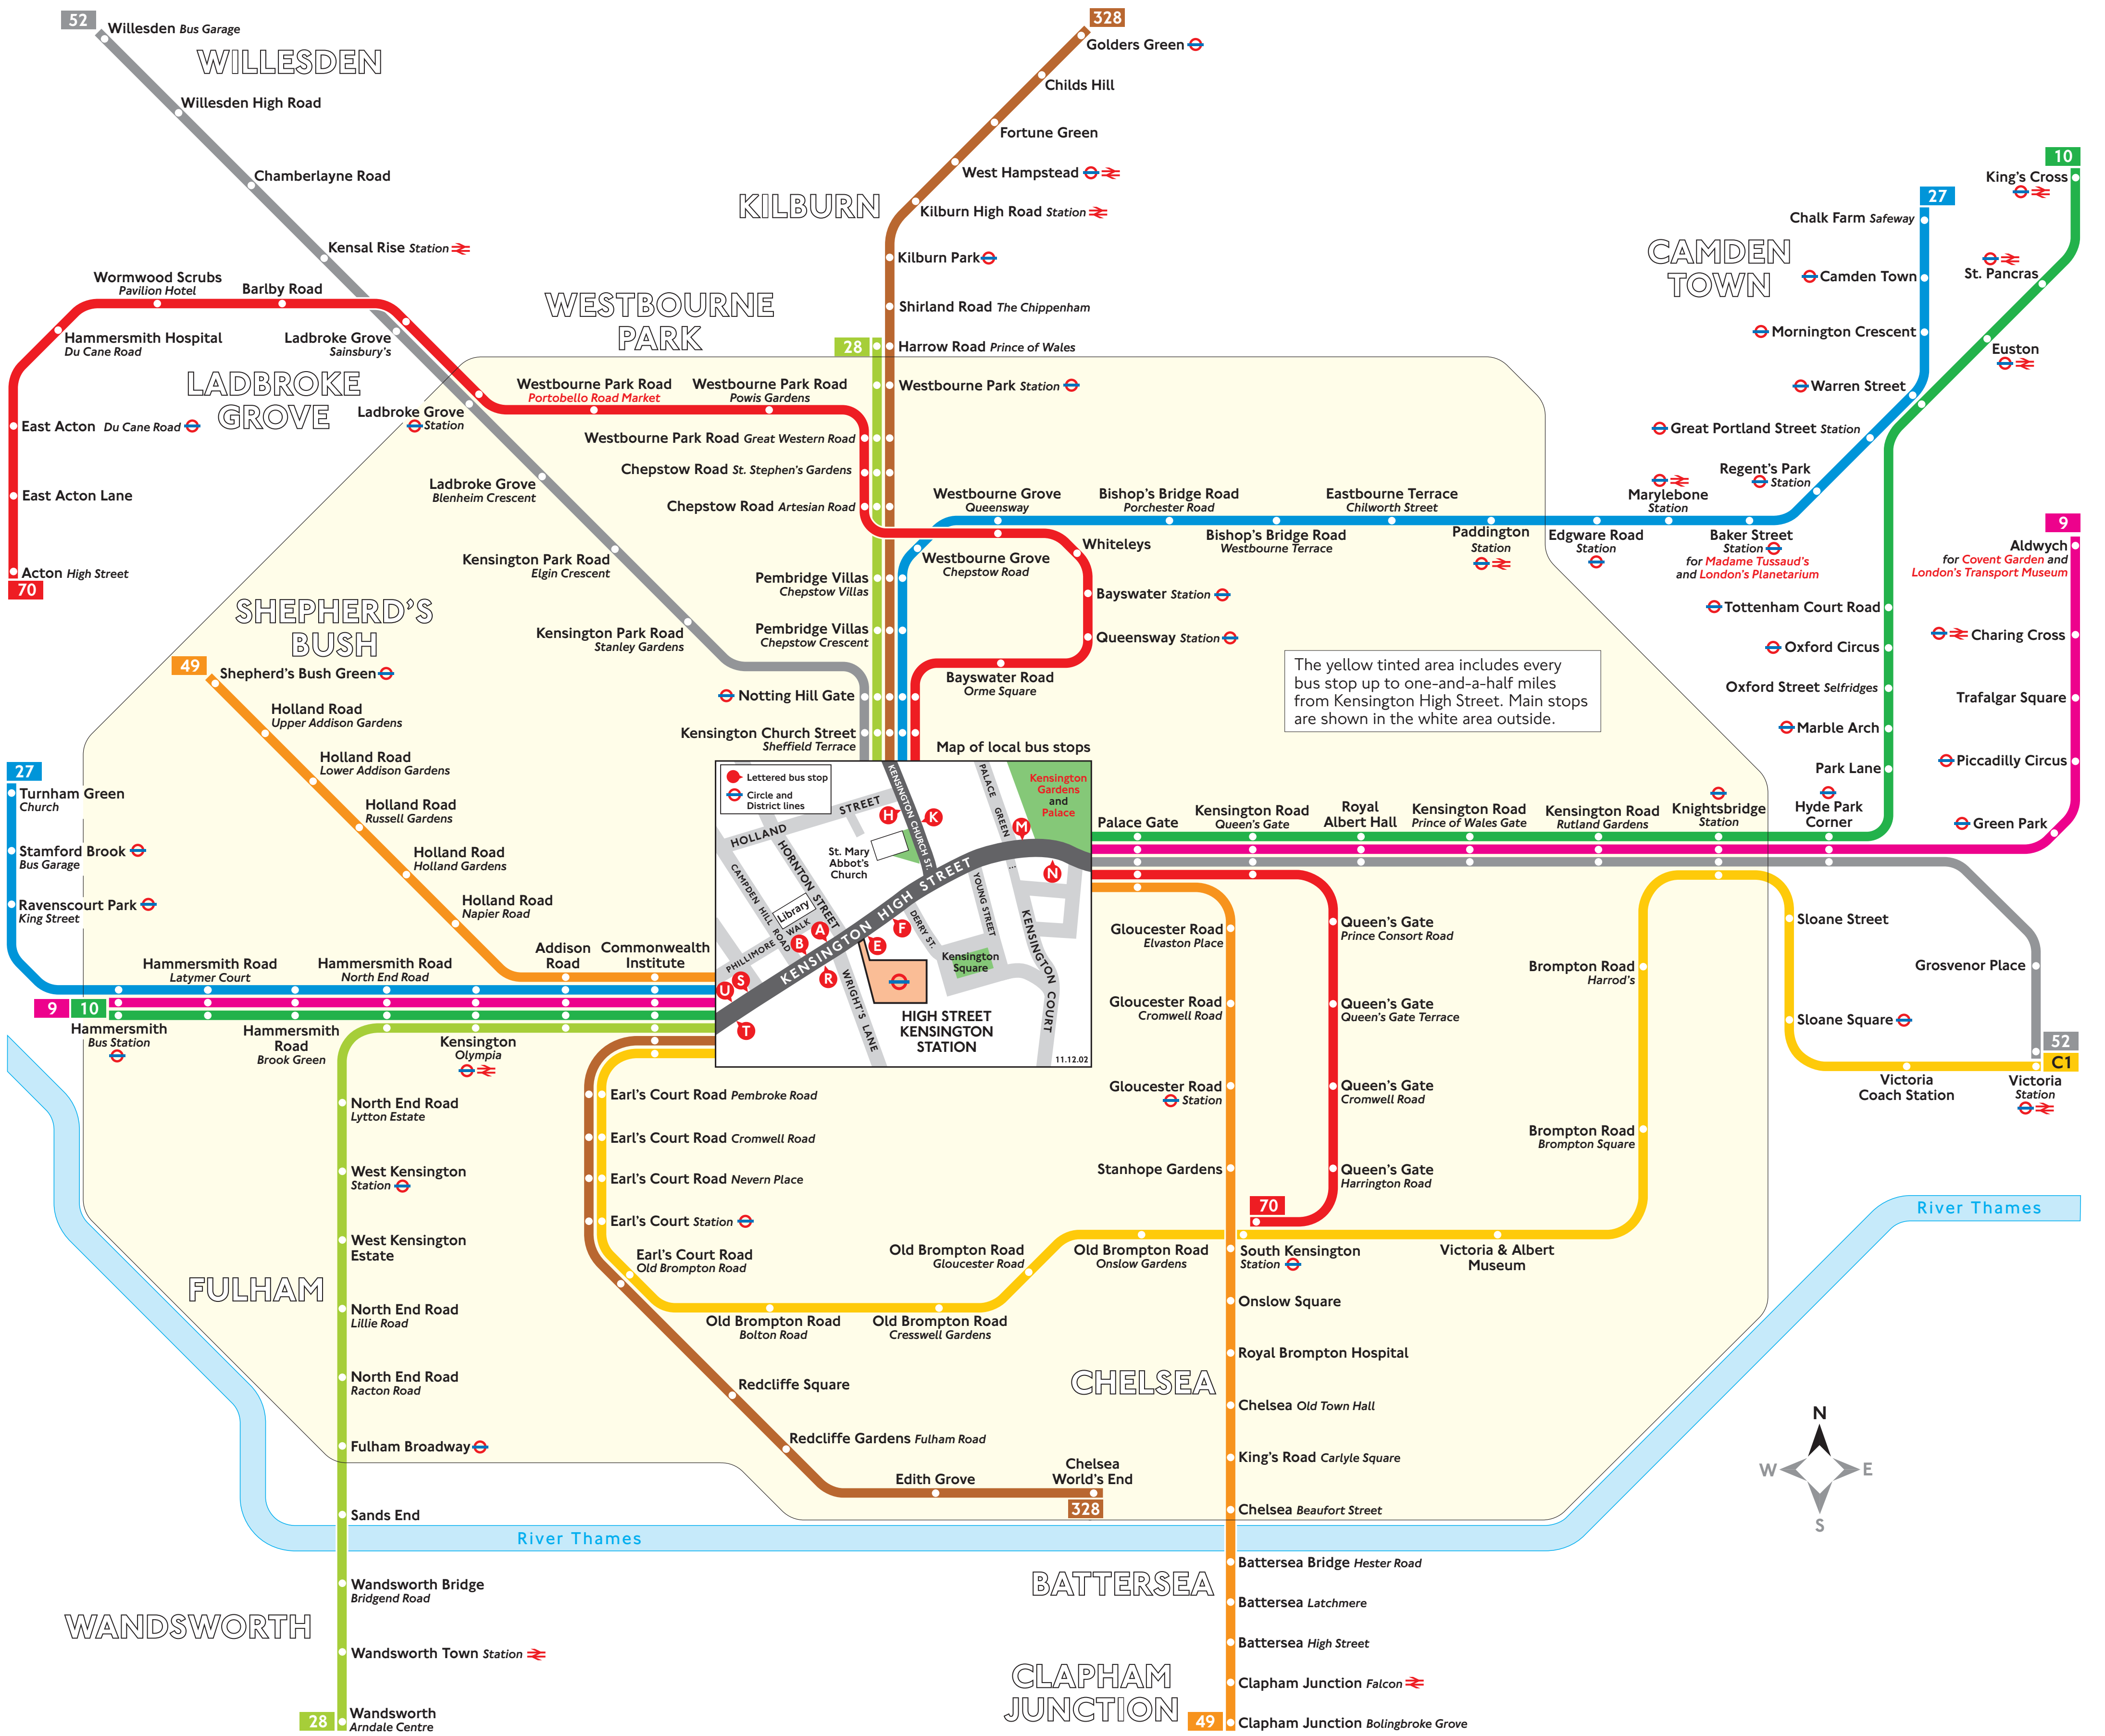

© copyright Transport for London

Key

- 9 Daytime routes in black
- N10 Night buses in blue
- Red names indicate place of interest
- Red discs show the bus stop you need for your chosen bus service. The disc appears on the top of the bus stop in the street (see map of town centre in centre of diagram).
- Connections with Underground
- Connections with National Rail

Route finder

Bus service	Towards	Bus stops
9	Aldwych	
10	Hammersmith	
27	Chalk Farm	
28	Harrow Road	
49	Clapham Junction	
52	Willesden	
70	Acton	
328	Chelsea	
C1	Victoria Station	

Night buses

Bus service	Towards	Bus stops
N9	Aldwych	
N10	Archway	
N27	Chalk Farm	
N28	Camden Town	
N31	Camden Town	
N52	Victoria Station	