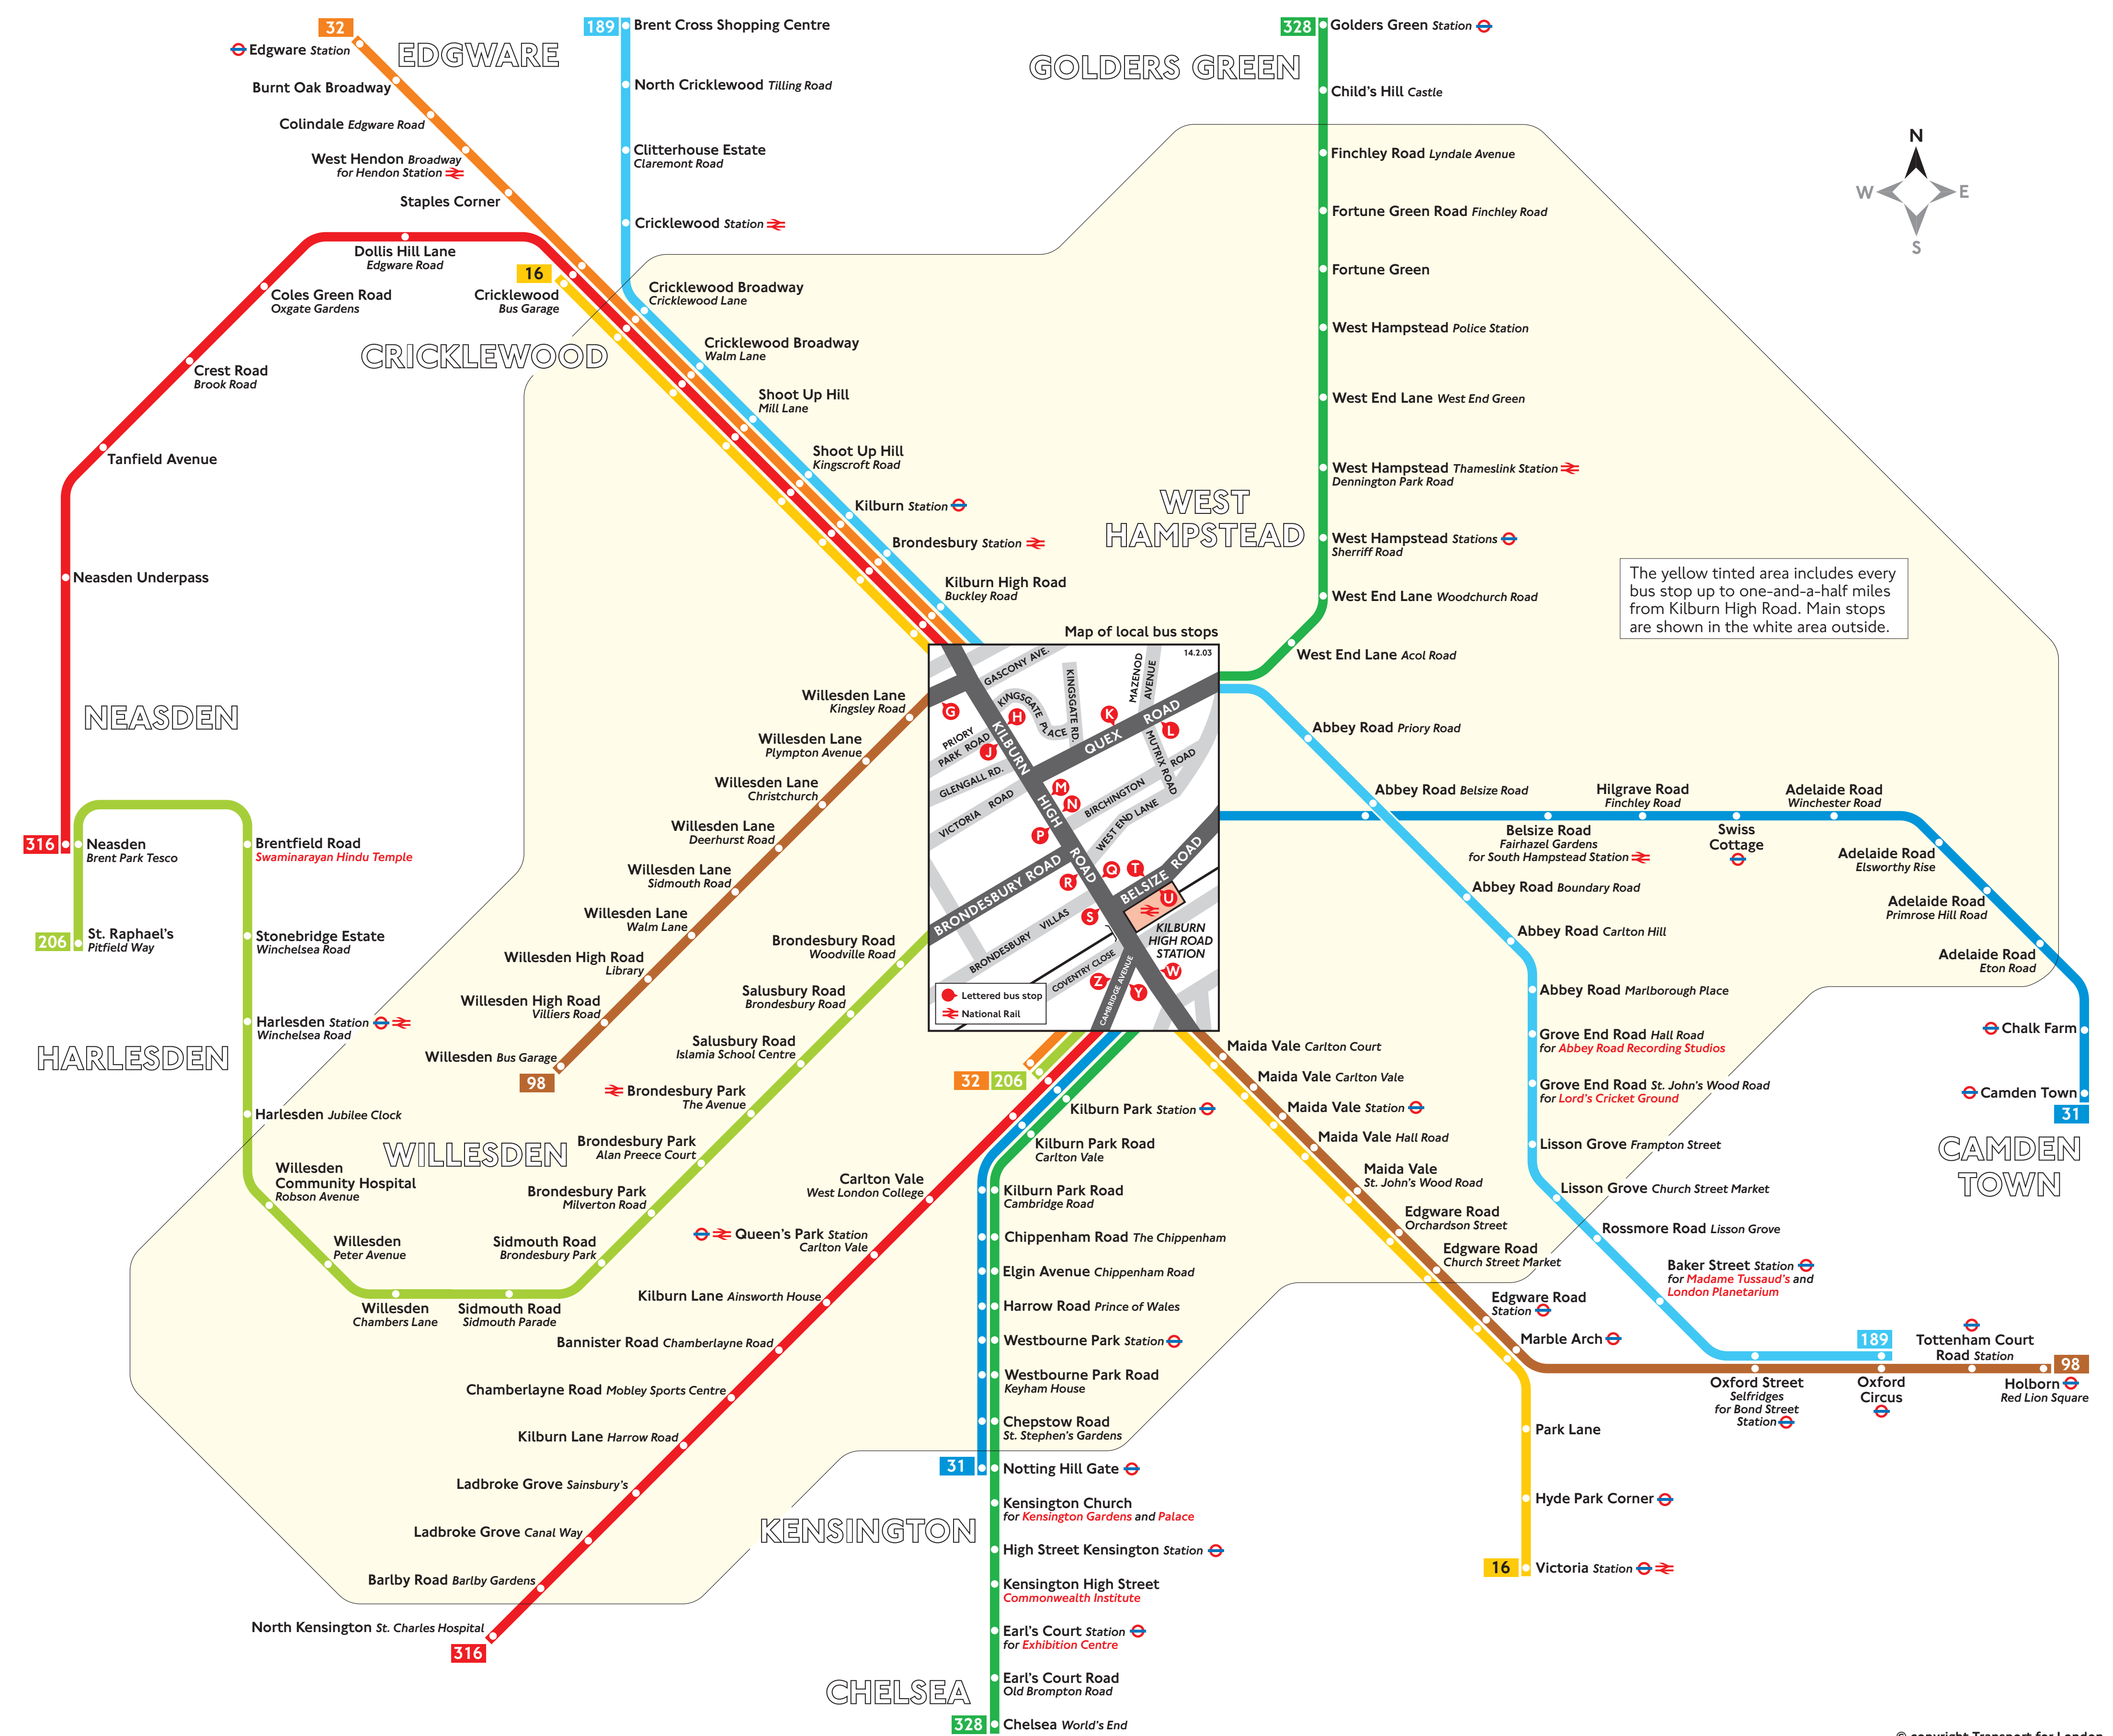

London Bus Maps

The UK specialist in quality London homes for visiting academics and other professionals

On the spot - In the know

The original and still the best supplier of temporary homes in London for the Academic and Institution market.

© copyright Transport for London
Information correct from 1 February 2003

Key

- 189 Daytime routes in black
- N31 Night buses in blue.
- Red names indicate place of interest
- Connections with Underground
- Connections with National Rail
- Red discs show the bus stop you need for your chosen bus service. The disc appears on the top of the bus stop in the street (see map of town centre in centre of diagram).

Route finder

Bus service	Towards	Bus stops
16	Cricklewood	Victoria Station
31	Camden Town	Notting Hill Gate
32	Edgware	Kilburn Park
98	Holborn	Willesden
189	Brent Cross	Oxford Circus
206	Kilburn Park	St. Raphael's
316	Neasden	North Kensington
328	Chelsea	Golders Green

Night buses

Bus service	Towards	Bus stops
N16	Edgware	Victoria Station
N28	Camden Town	Wandsworth
N31	Camden Town	Clapham Junction
N98	Holborn	Stanmore
N189	Brent Cross	Oxford Circus

Destination finder

Destination	Bus service	Bus stops
Abbey Road	189, N189	Victoria Station
Adelaide Road	31, N28, N31	Notting Hill Gate