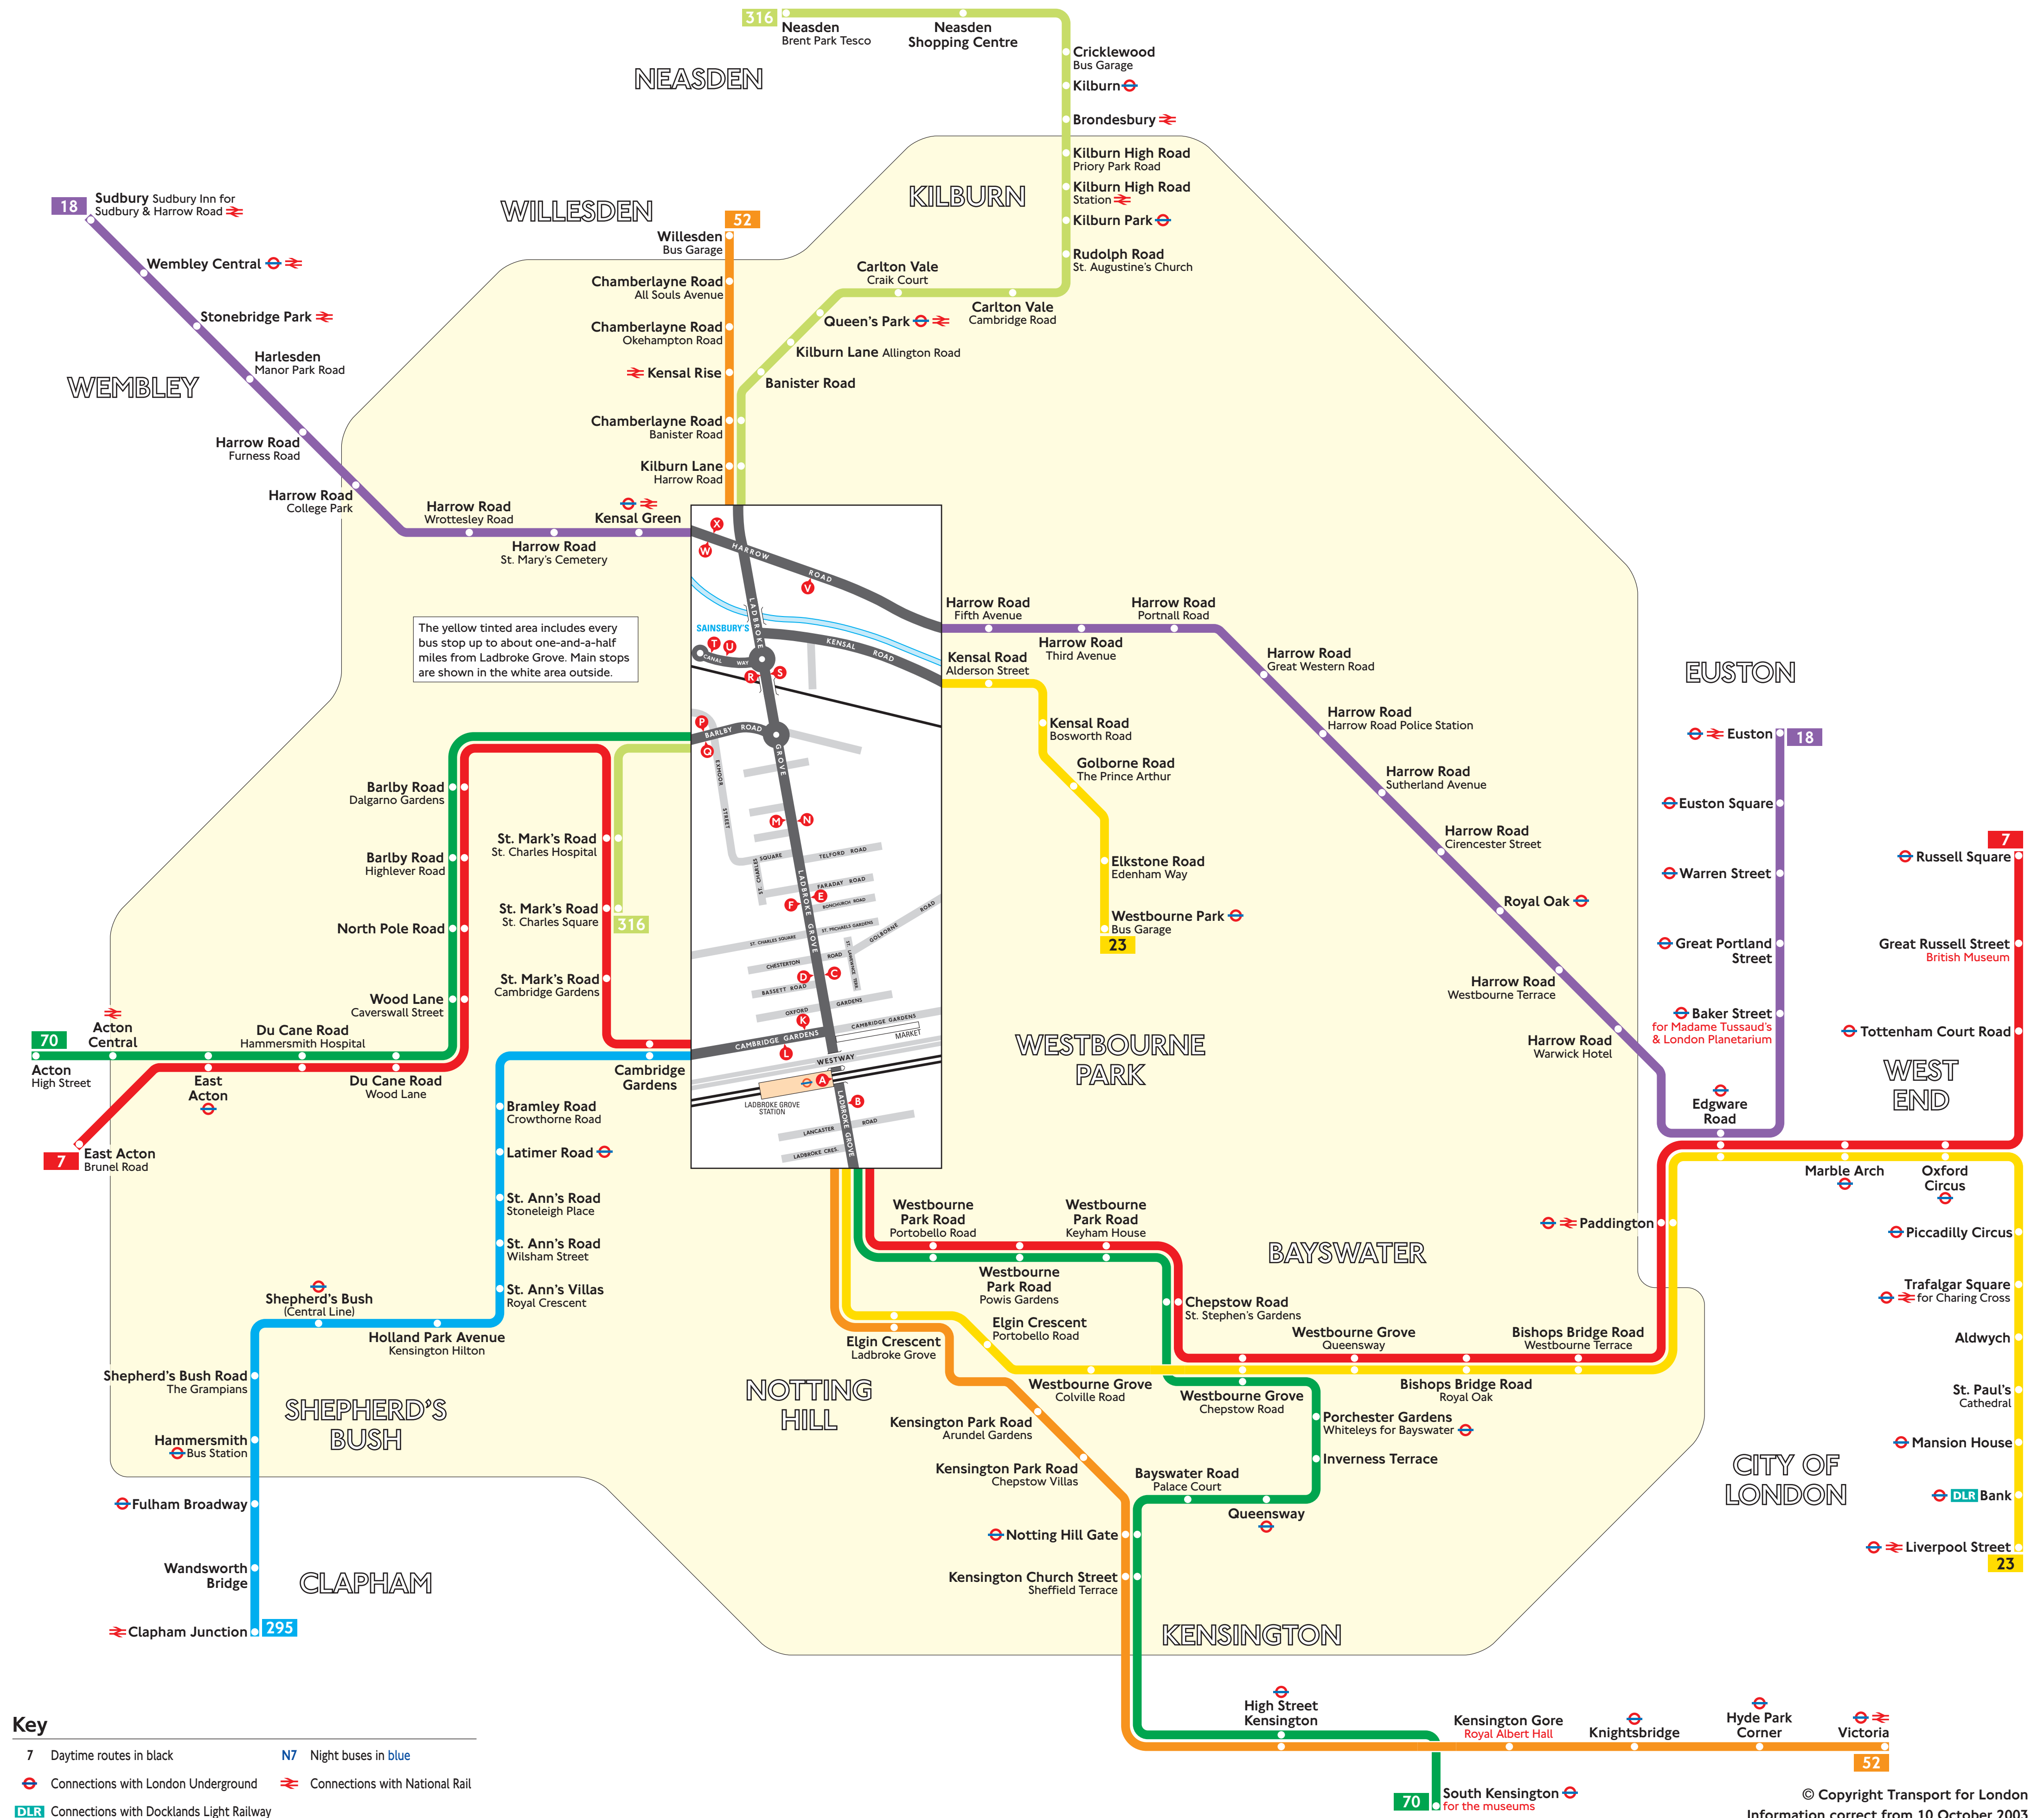

Key

- 7 Daytime routes in black
- N7 Night buses in blue
- Connections with London Underground
- Connections with National Rail
- Connections with Docklands Light Railway
- Red names indicate place of interest

Red discs show the bus stop you need for your chosen bus service. The disc **A** appears on the top of the bus stop in the street (see map of town centre in centre of diagram).

Route finder

Bus service	Towards	Bus stop
7	East Acton	AL
	Russell Square	BK
18	Euston	X
	Sudbury	VW
23	Liverpool Street	BCENLSU
	Westbourne Park	ADDFMRT
52	Victoria	BCENLSU
	Willesden	ADDFMRT
70	Acton	ADDFMORST
	South Kensington	BCENPRSU
295	Clapham Junction	CELNSU
	Neasden	PRT
316	St. Mark's Road	OSU

Night buses

Bus service	Towards	Bus stop
N7	Northolt	AL
	Russell Square	BK
N18	Harrow Weald	VW
	Trafalgar Square	X
N23	Liverpool Street	BCENLSU
	Westbourne Park	ADDFMRT
N52	Victoria	BCENLSU
	Willesden	ADDFMR

Destination finder

Destination	Bus service	Bus stop
A Acton Central	70	ADDFMORST
Acton High Street	N7	AL
Aldwych	23, N23	BCENLSU
Argyle Road Scotch Common	N7	AL
B Baker Street for Madame Tussaud's and London Planetarium	18, N18	X
Banister Road	316	PRT
Bank for Monument	23, N23	BCENLSU
Barby Road	7, N7	AL
Bayswater Road Palace Court	70	ADDFMORST