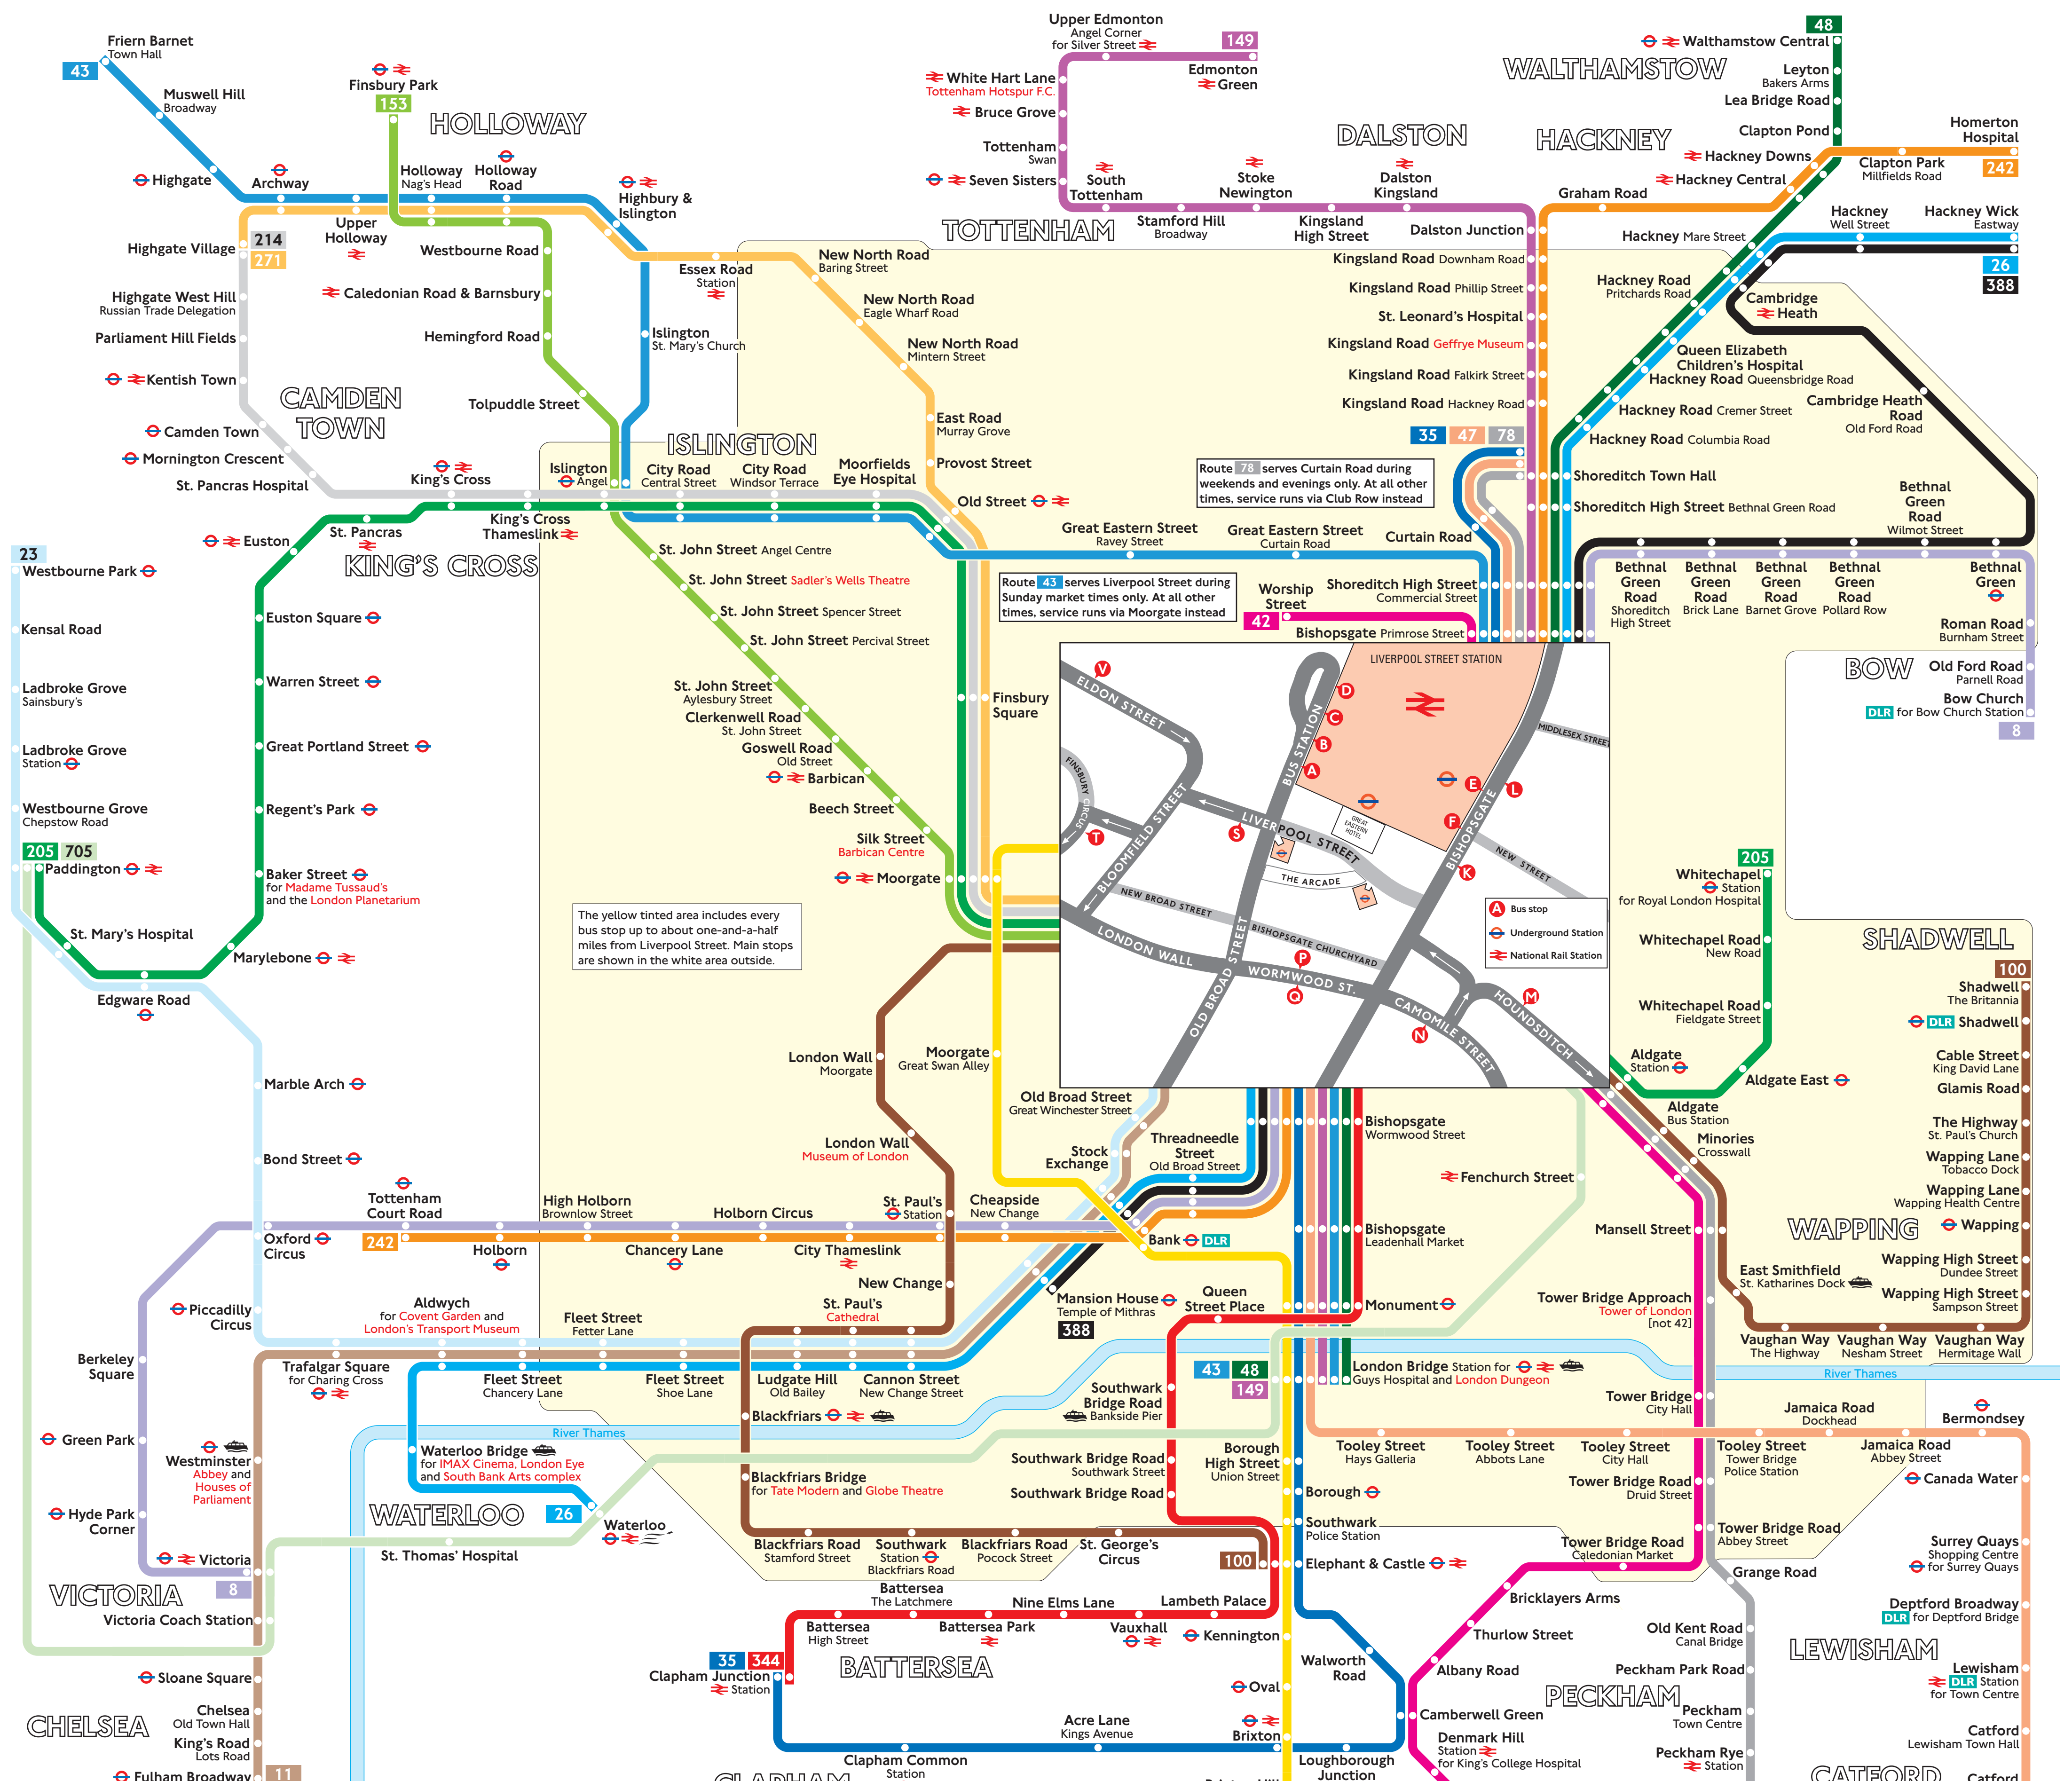

# Bus services from Liverpool Street

**Key**

- 8 Daytime routes in black
- Connections with London Underground
- Connections with Docklands Light Railway
- Red names indicate place of interest
- Evenings and weekends only
- N8 Night buses in blue
- Connections with National Rail
- Connections with Eurostar
- Connections with Boat services

**Route finder**

Bus service	Towards	Bus stop
8	Bow	
11	Victoria	
11	Fulham Broadway	
23	Westbourne Park	
26	Hackney Wick	
35	Waterloo	
35	Clapham Junction	
42	Shoreditch	
42	Denmark Hill	
43	Worship Street	
43	Friern Barnet (Sunday market times only)	
43	London Bridge (Sunday market times only)	
43	At all other times, route 43 runs via Moorgate station instead	
47	Catford	
48	Shoreditch	
48	London Bridge	
78	Walthamstow	
78	Nunhead	
100	Shoreditch	
100	Elephant & Castle	
133	Streatham	
149	Streatham	
153	London Bridge	
153	Edmonton Green	
205	Finsbury Park	
205	Paddington via Angel	
214	Whitechapel	
214	Highgate Village	
242	Highgate Village (See note below)	
242	Clapham Junction	
271	Tottenham Court Road	
271	Highgate Village (See note below)	
344	Clapham Junction	
388	Hackney Wick	
388	Mansion House	
705	Paddington limited stop via Victoria	

Route 271 runs from Liverpool Street every night of the week and during the day on Saturdays and Sundays. The Monday to Friday daytime service starts from Moorgate (Finsbury Square)

**Night buses**

Bus service	Towards	Bus stop
N8	Newbury Park	
N8	Victoria	
N11	Woodford Wells	
N26	Wembley Central	
N26	Chingford	
N35	Trafalgar Square	
N35	Clapham Junction	
N133	Tottenham Court Road (via Clerkenwell)	
N133	Tooting Broadway	

Routes 23, 149, 214, 242 and 271 are 24 hour services

**Other bus services**

Bus service	Towards	Bus stop
A7	Stansted Airport Night Express	
Airport Shuttle	London City Airport Express	