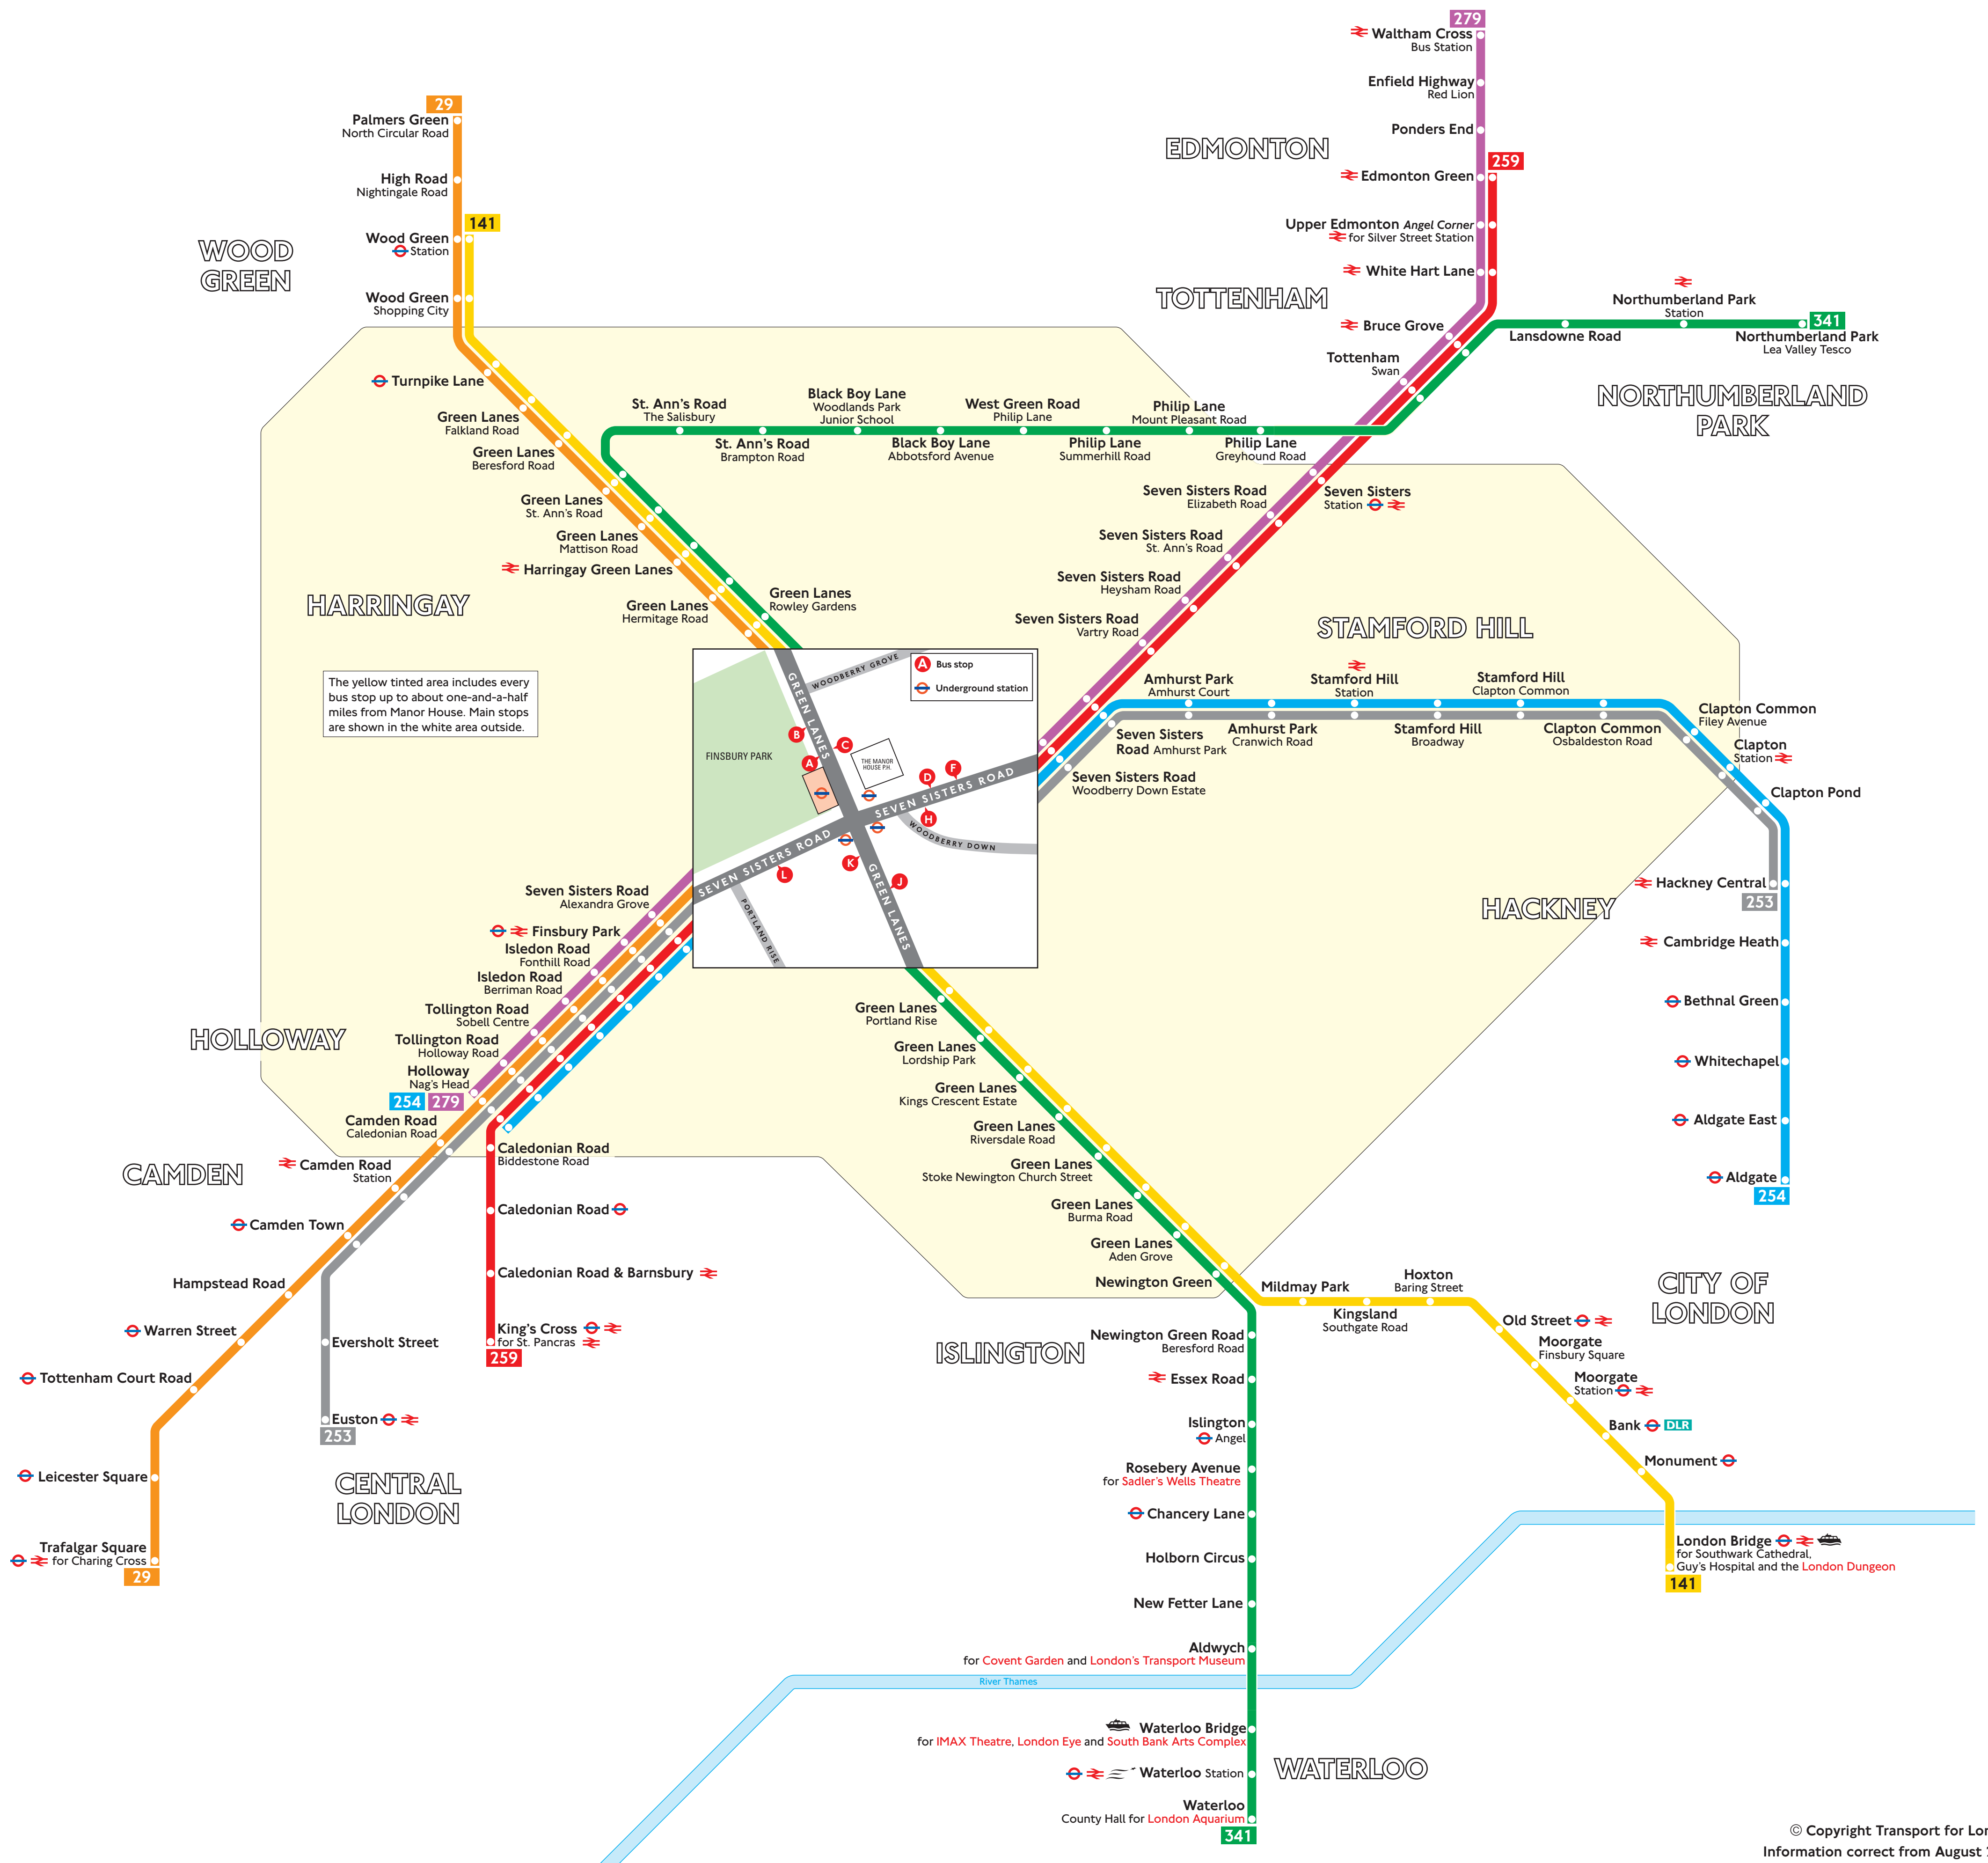

© Copyright Transport for London
Information correct from August 2003

Key

- 29 Daytime routes in black
- N29 Night buses in blue
- Connections with London Underground
- Connections with National Rail
- DLR Connections with Docklands Light Railway
- Connections with Eurostar
- Red names indicate place of interest
- Connections with Boat services

Red discs show the bus stop you need for your chosen bus service. The disc **A** appears on the top of the bus stop in the street (see map of town centre in centre of diagram).

Route finder

Bus service	Towards	Bus stop
29	Palmer's Green	A
	Trafalgar Square	C L
141	London Bridge	C J
	Wood Green	A K
253	Euston	H L
	Hackney Central	D
254	Aldgate	D
	Holloway	H L
259	Edmonton Green	F
	King's Cross	H L
279	Holloway	H L
	Waltham Cross	F
341	Northumberland Park	B K
	Waterloo	C J

Night buses

Bus service	Towards	Bus stop
N29	Ponders End via Wood Green	A
	Trafalgar Square	C L
N253	Aldgate	D
	Tottenham Court Road	H L
N279	Victoria	H L
	Waltham Cross	F
N341	Northumberland Park	B K
	Waterloo	C J