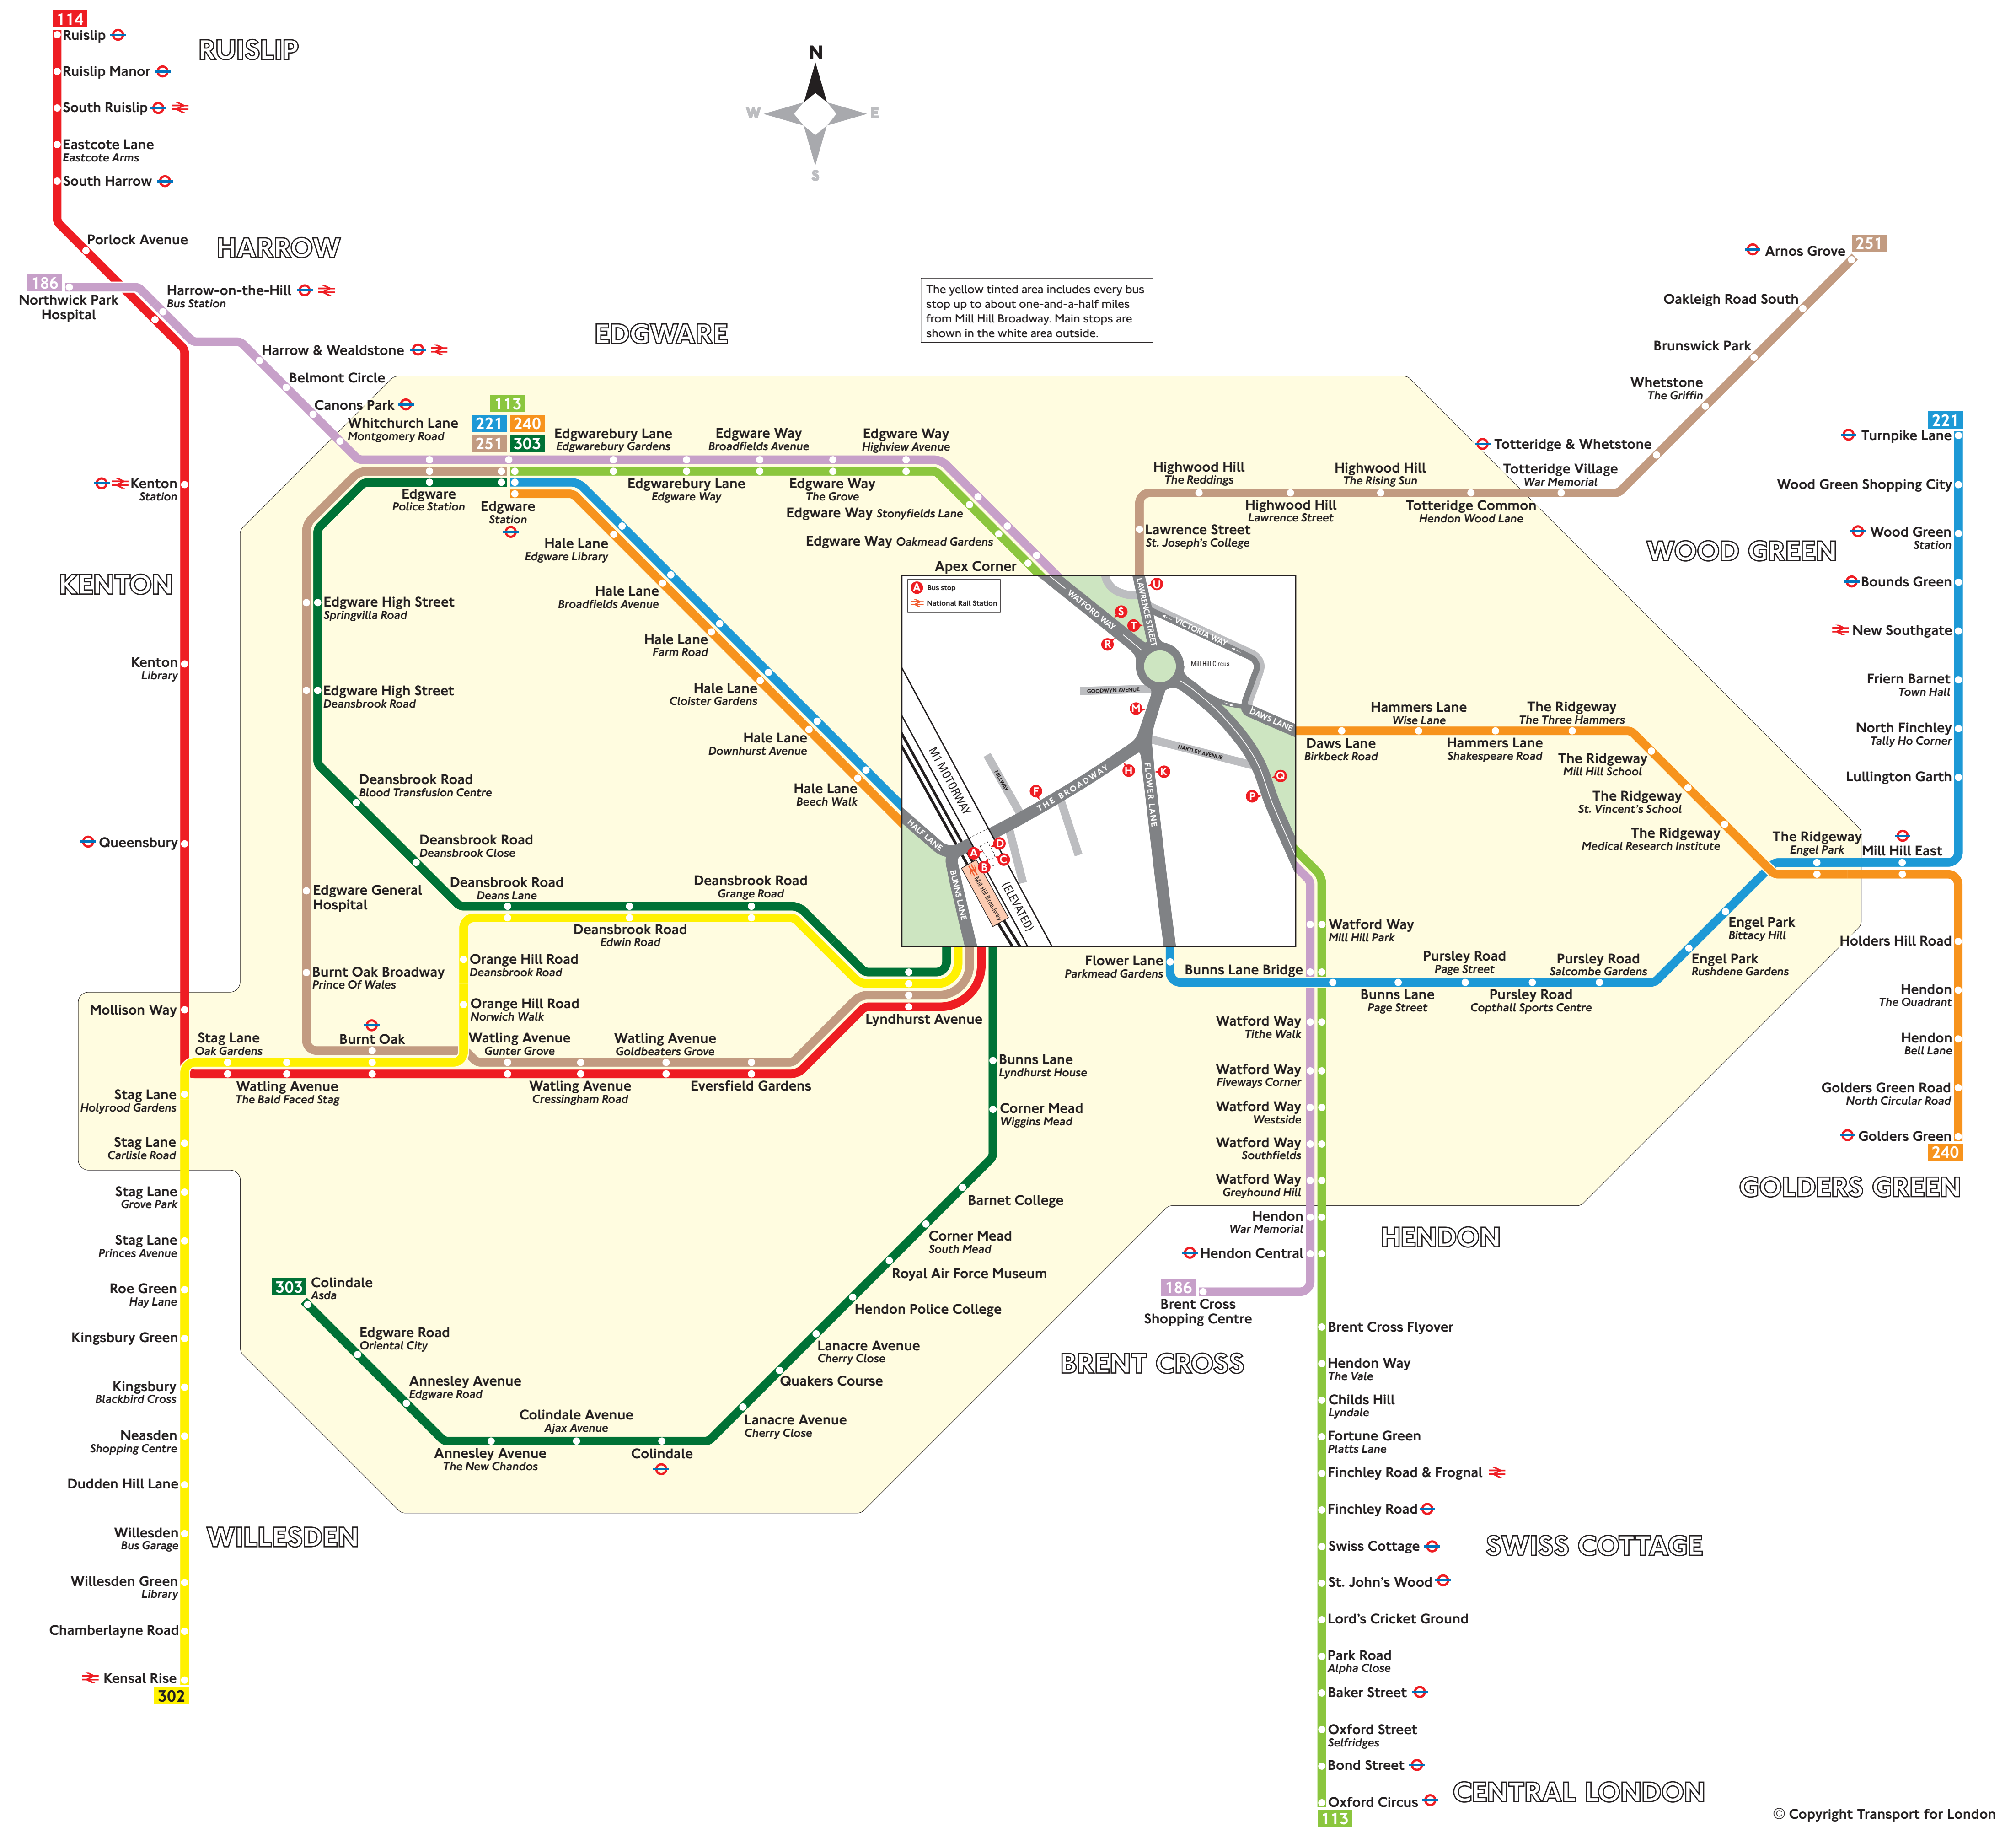

Bus services from Mill Hill Broadway

Key
113 Daytime routes in black
Connections with London Underground
Connections with National Rail

Red discs show the bus stop you need for your chosen bus service. The disc **A** appears on the top of the bus stop in the street (see map of town centre in centre of diagram).

Route finder

Bus service	Towards	Bus stop
113	Edgware	P R
	Oxford Circus	O S
114	Ruislip	B
186	Brent Cross	O S
	St. Mark's Hospital	P R
221	Edgware	D H
	Turnpike Lane	F K
240	Edgware	D H
	Golders Green	F M
251	Arnos Grove	F H T
	Edgware	A H U
302	Kensal Rise	C
303	Colindale	B
	Edgware	D

Destination finder

Information correct at time of going to print - February 2003

London Travel Information
020 7222 1234
24 hours

Textphone
020 7918 3015

www.tfl.gov.uk
www.tflwap.gov.uk/