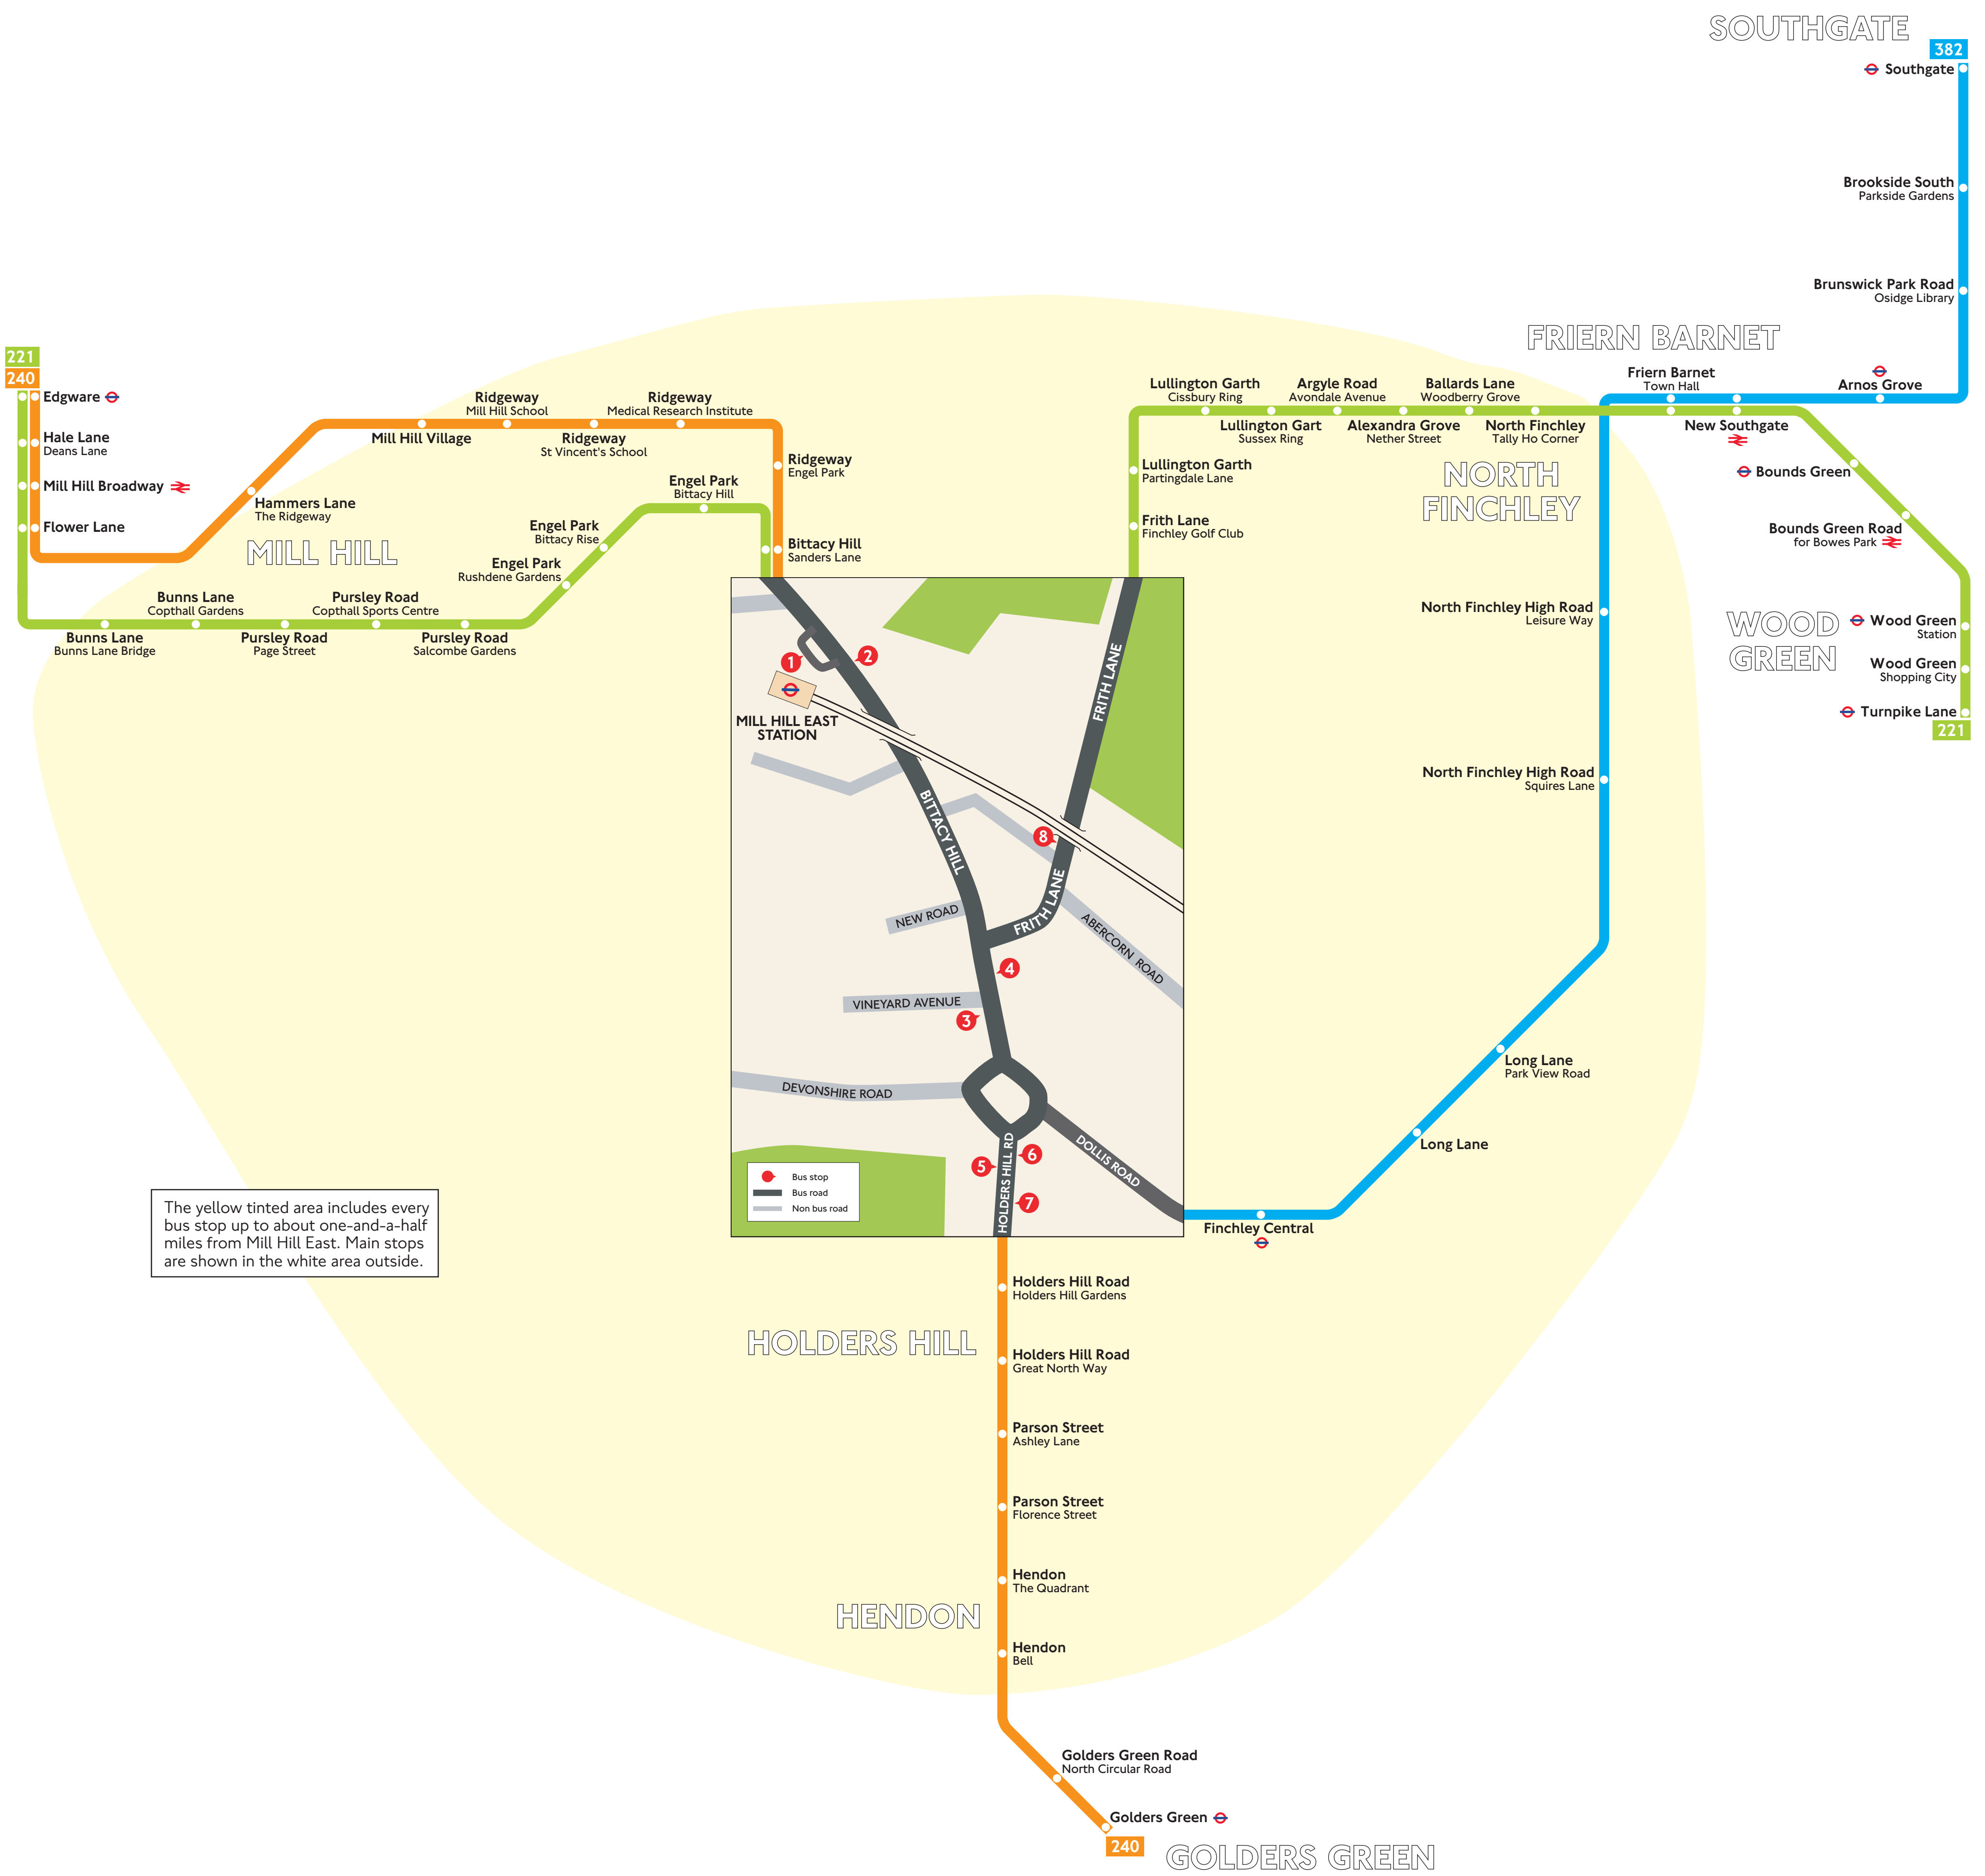

# Bus services from Mill Hill East

## Key

- 221 Daytime routes in black
- Connections with Underground
- Connections with National Rail

## Route finder

Bus service	Towards	Bus stop
221	Edgware	1
240	Turnpike Lane	2 8
240	Edgware	1 3 5
240	Golders Green	2 4 6 7
382	Southgate	2 4

Stop numbers are for reference only and do not appear on the actual stops.