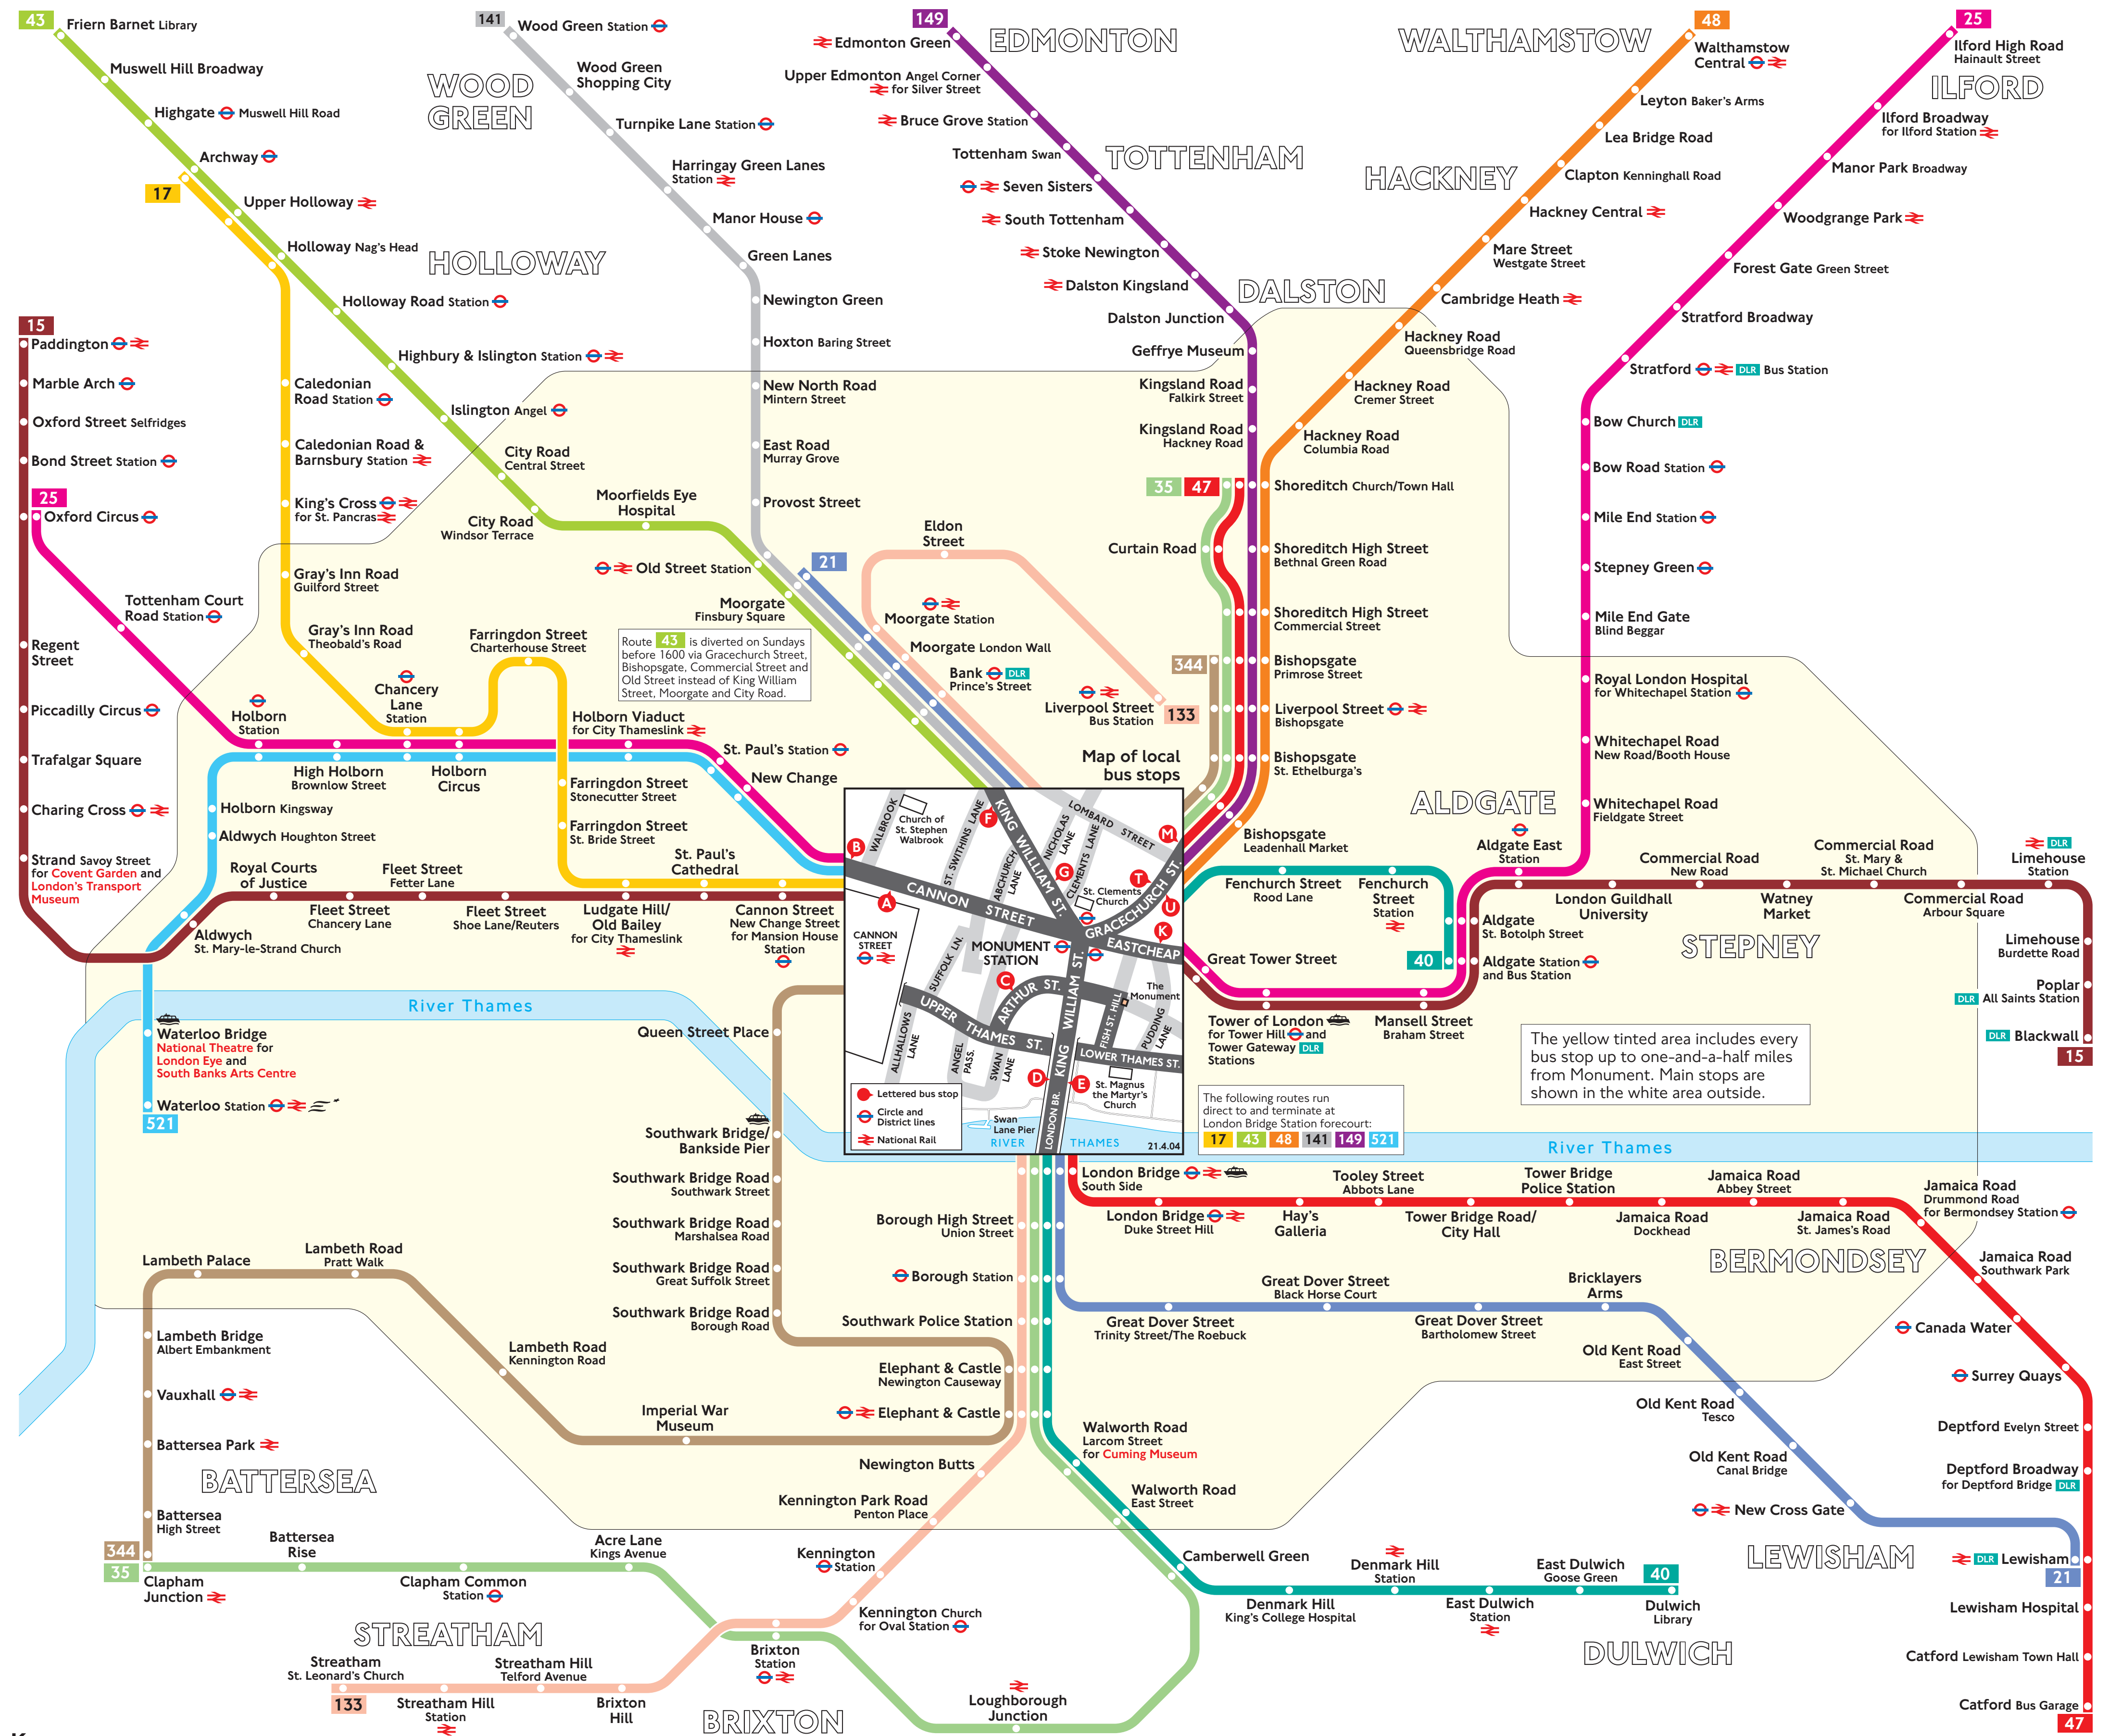

Key

- 40 Daytime routes in black
- N47 Night buses in blue
- Red names indicate place of interest
- Connections with Underground
- Connections with National Rail
- Connections with Eurostar
- Connections with Docklands Light Railway
- Connections with boat services
- Sunday Market hours (until about 1600)
- All day Monday to Saturday and Sundays after about 1600

Red discs show the bus stop you need for your chosen bus service. The disc appears on the top of the bus stop in the street (see map of town centre in centre of diagram).

Route finder

Bus service	Towards	Bus stops
15	Blackwall	●●
15	Paddington	●●
17	Archway	●●
21	Lewisham	●●
21	London Bridge Station	●●
25	Ilford Saturday and Sunday only	●●
25	Oxford Circus Saturday and Sunday only	●●
35	Clapham Junction	●●
35	Shoreditch	●●
40	Aldgate	●●
40	Dulwich	●●
43	Friern Barnet	●●●●
43	London Bridge Station	●●●●
47	Catford	●●
47	Shoreditch	●●
47	London Bridge Station	●●
48	Walthamstow Central	●●
133	Liverpool Street Bus Station	●●
133	Streatham	●●
141	London Bridge Station	●●
141	Wood Green	●●
149	London Bridge Station	●●
149	Edmonton Green	●●
344	Clapham Junction	●●
344	Liverpool Street Station	●●
521	London Bridge Station Mon-Fri not evenings	●●
521	Waterloo Station Mon-Fri not evenings	●

Route 149 is a 24 hour service. Buses on this route run during the day and night from the stops shown in the route finder above.

Night buses

Bus service	Towards	Bus stops
N15	Paddington	●●
N15	Romford	●●
N21	Foots Cray	●●
N21	Trafalgar Square	●●
N35	Clapham Junction	●●
N35	Tottenham Court Road Station	●●
N47	St. Mary Cray	●●
N47	Trafalgar Square	●●
N133	Liverpool Street Bus Station	●●
N133	Tooting Broadway	●●