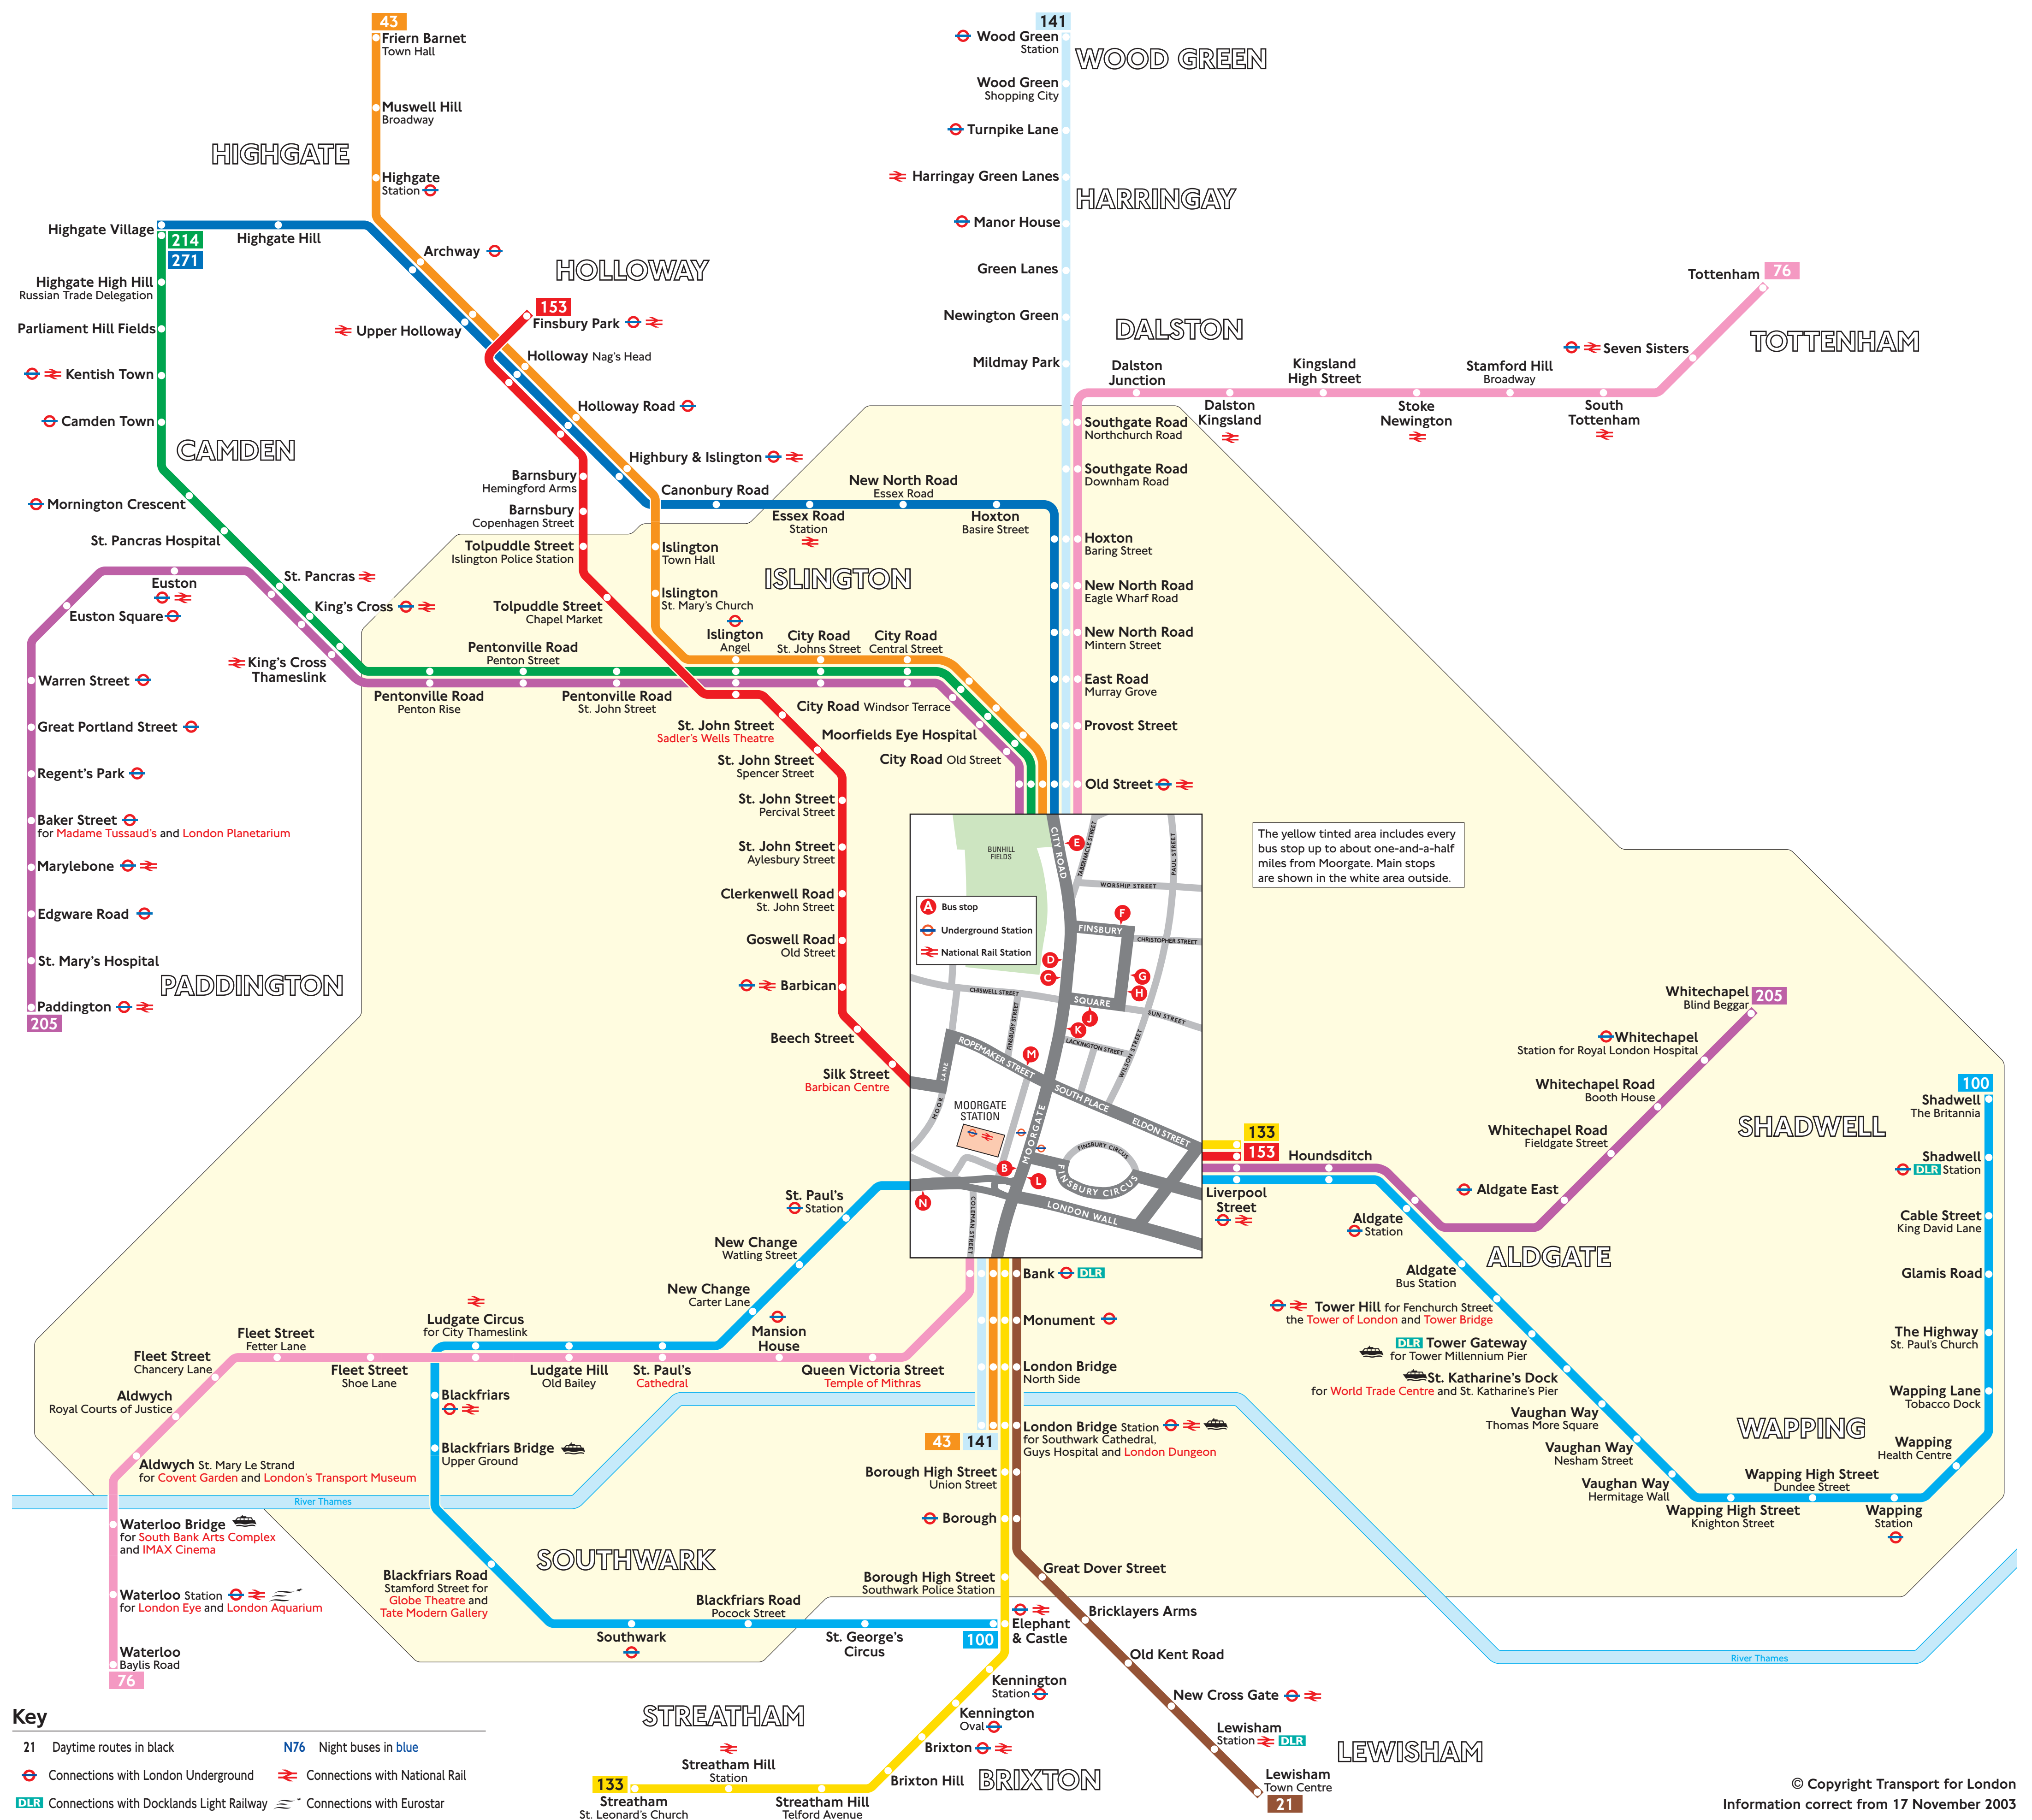

Bus services from Moorgate

Key

- 21 Daytime routes in black
- N76 Night buses in blue
- Connections with London Underground
- Connections with National Rail
- DLR Connections with Docklands Light Railway
- Connections with Eurostar
- Red names indicate place of interest
- Connections with Boat services
- § Not before 16.00 hours Sundays - change at Old Street for Friern Barnet, or use 133 or 141 towards London Bridge

Red discs show the bus stop you need for your chosen bus service. The disc **A** appears on the top of the bus stop in the street (see map of town centre in centre of diagram).

Route finder

Bus service	Towards	Bus stop
21	Lewisham	
43	Friern Barnet §	
	London Bridge §	
76	Tottenham	
	Waterloo Baylis Road	
100	Elephant & Castle via Blackfriars	
	Shadwell	
133	Liverpool Street	
	Streatham	
141	London Bridge	
	Camden Town	
153	Finsbury Park	
	Liverpool Street	
205	Paddington	
	Whitechapel	
214	Highgate Village	
271	Highgate Village	

§ Service 43 does not call at Moorgate before 16.00 hours on Sundays. For Northbound services, change at Old Street for Friern Barnet, or use 133 or 141 towards London Bridge.

Night buses

Other Bus Services

Bus service	Towards	Bus stop
755	Luton Airport (Mon-Fri pm peaks)	

Destination finder

Destination	Bus service	Bus stop
Aldgate	100, 205	
Aldgate East	205	
Aldwych	76, N76	

Destination	Bus service	Bus stop
Archway	43§	
	271	
	N271	
Baker Street	205	
Bank	21	
	43§, 76, 141, N76	
	133, N133	
Barbican	153	
Barnsbury	153	
Beech Street	153	
Blackfriars	100	
Blackfriars Road	100	
Borough	21	
Borough High Street	133, N133	
	21	
	133, N133	
Brixton	133, N133	
Cable Street	100	
Camden Town	214	
	N214	
City Road	43§, 205, N214	
	214	
Clerkenwell Road St. John Street	153	
Dalston Junction	76, N76	
Dalston Kingsland	76, N76	
East Road Murray Road	76, 141, N76, N271	
	271	
Edgware Road	205	
Elephant & Castle	100	
	133, N133	
Essex Road	271	
	N271	
Euston	205	
Euston Square	205	
Finsbury Park	153	
Fleet Street	76, N76	
Friern Barnet Town Hall	43§	
Glamis Road	100	
Goswell Road Old Street	153	
Great Dover Street	21	
Great Portland Street	205	
Harringay Green Lanes	141	
Highbury & Islington	43§	
	271	
	N271	
Highgate Station	43§	

Destination	Bus service	Bus stop
Highgate Hill	271	
	N271	
Highgate Village	214	
	271	
	N214	
	N271	
Holloway Nag's Head	43§	
	153	
	271	
	N271	
Houndsditch	100	
Hoxton	205	
	76, 141, N76, N271	
	271	
Islington Angel	43§, 205, N214	
	153	
	214	
Kennington Station and Oval	133, N133	
Kentish Town	214	
	N214	
King's Cross St. Pancras	205, N214	
	214	
Lewisham	21	
Liverpool Street	100, 133, N133	
	153	
	205, N214	
London Bridge	21	
	43§, 141	
	133, N133	
Ludgate Circus	76, N76	
Ludgate Hill Old Bailey	76, N76	
	100	
Luton Airport (Mon-Fri pm peaks)	755	
Manor House	141	
Mansion House	76, N76	
Marylebone	205	
Monument	21	
	43§, 141	
	133, N133	
Moorfields Eye Hospital	43§, 205, N214	
	214	
Muswell Hill Broadway	43§	
New Change	100	
New Cross Gate	21	
	76, 141, N76, N271	
New North Road	271	
Old Kent Road	21