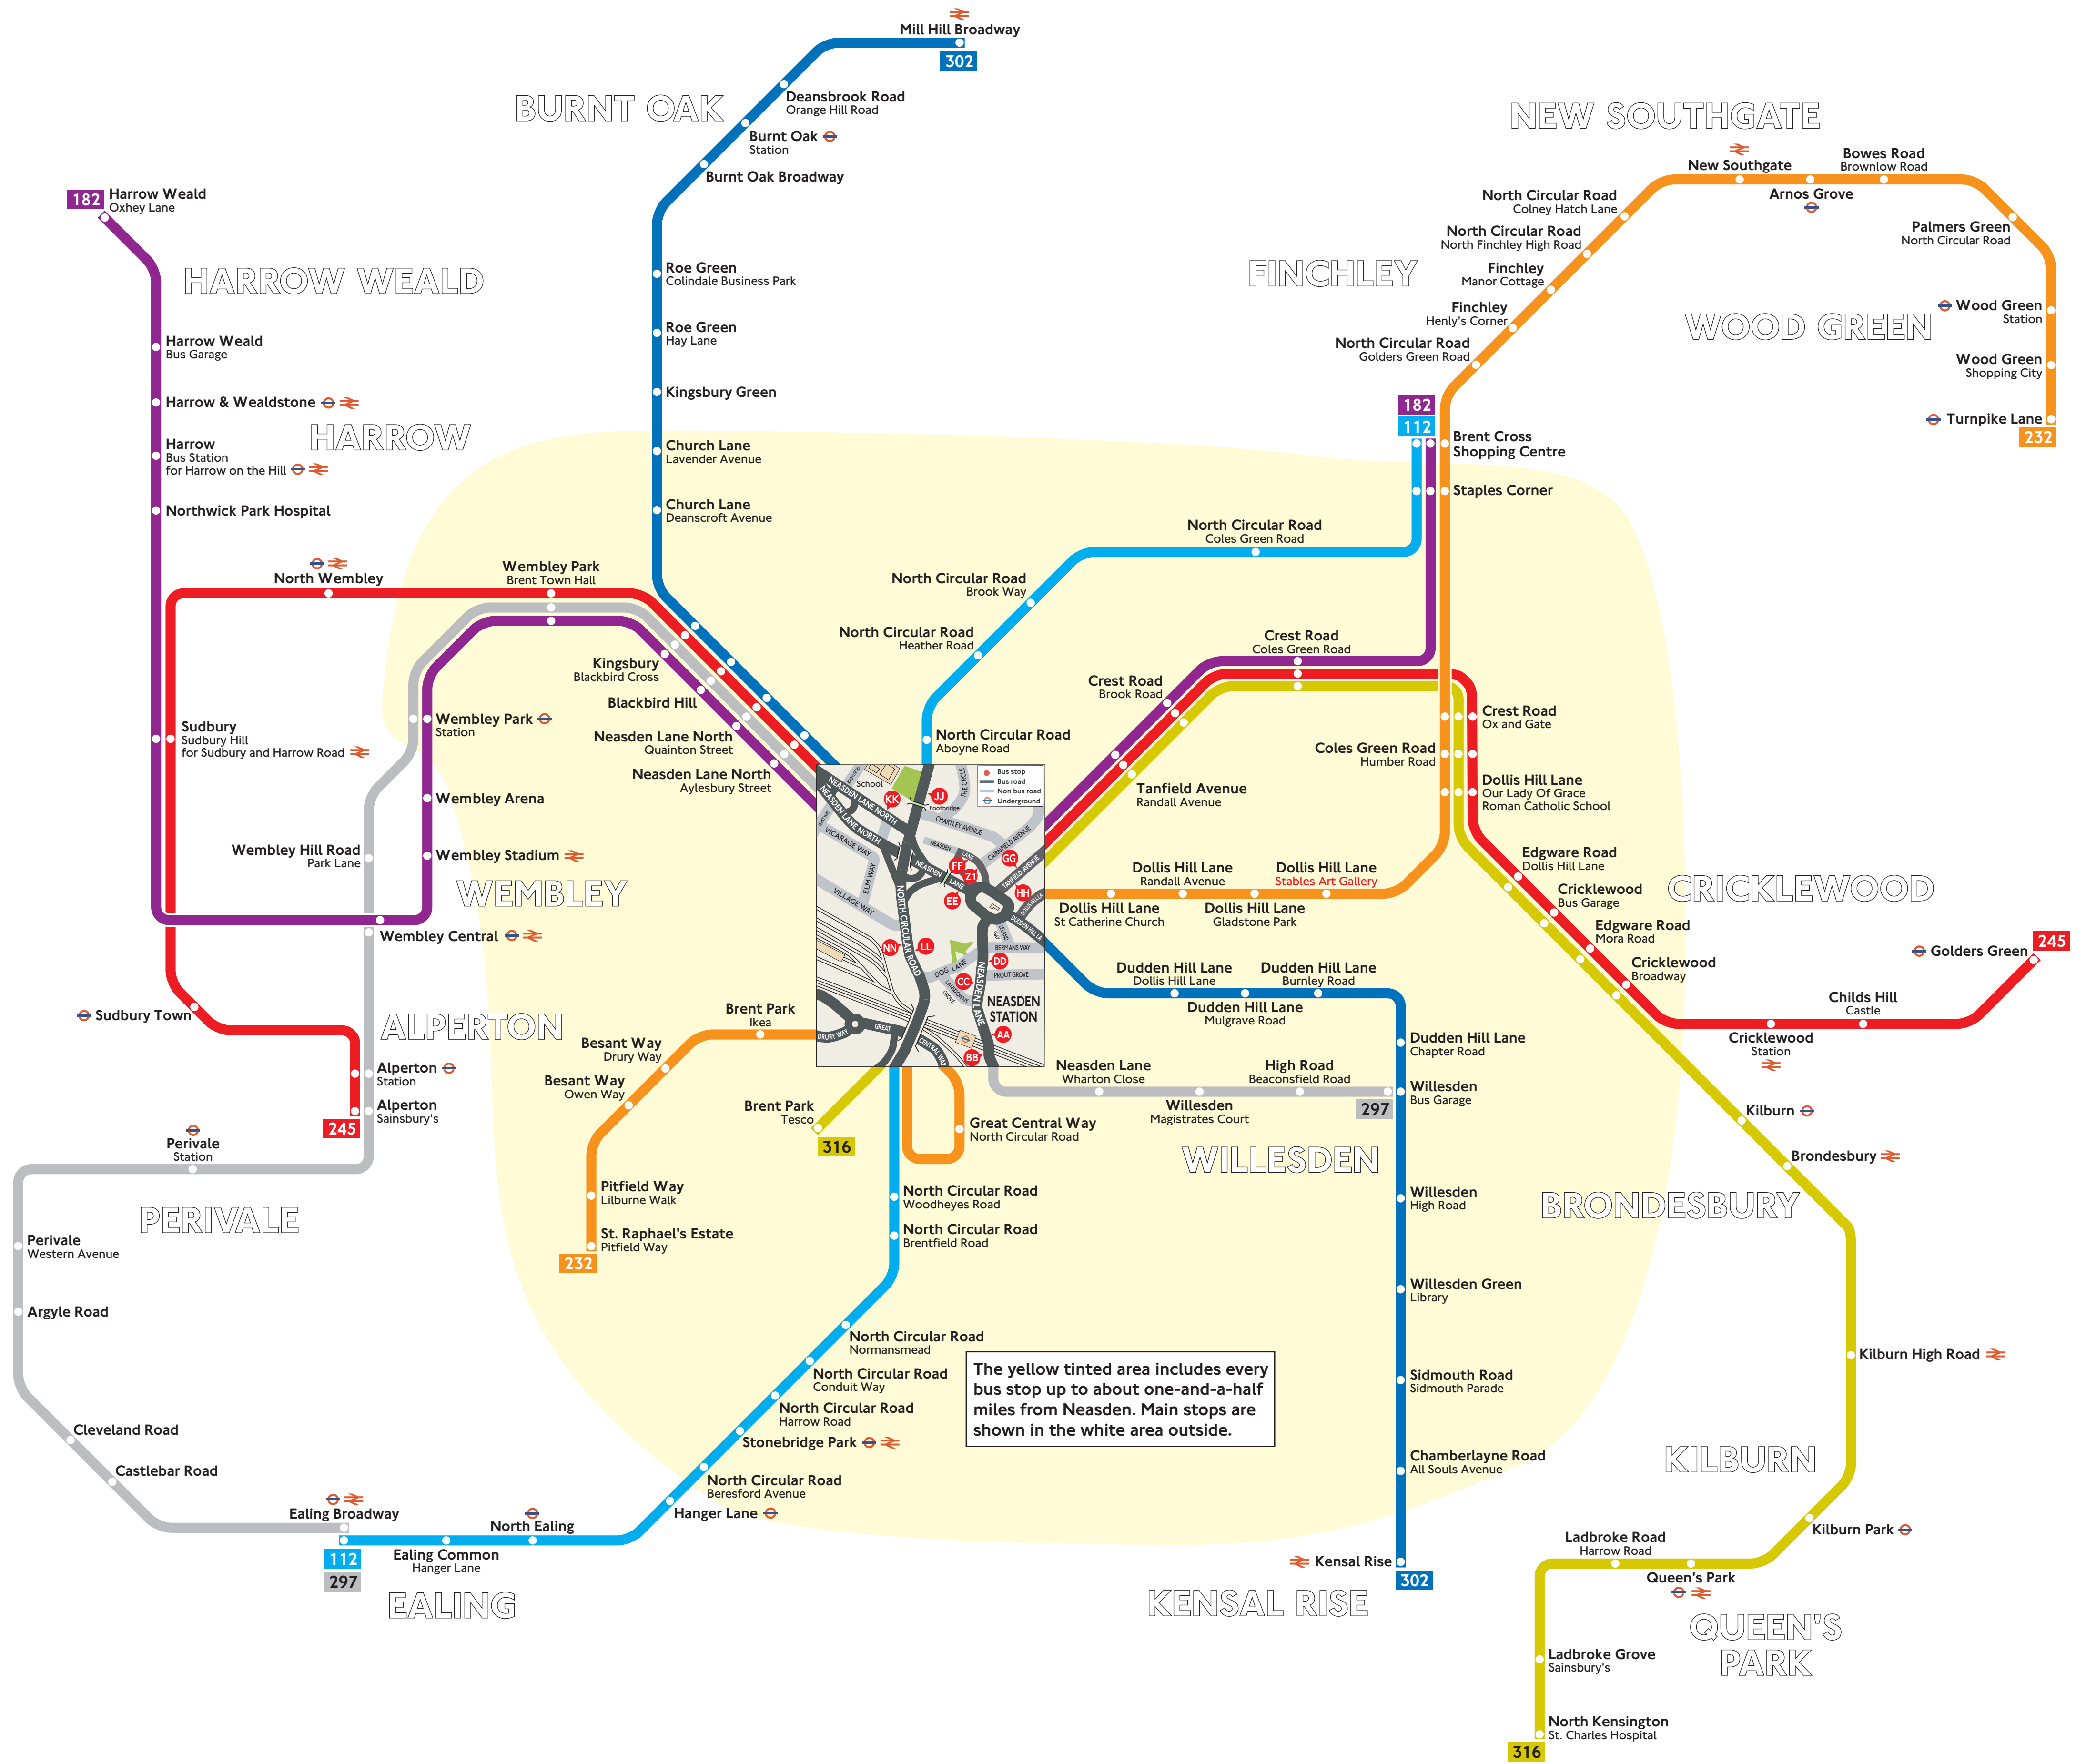

The yellow tinted area includes every bus stop up to about one-and-a-half miles from Neasden. Main stops are shown in the white area outside.

Key

- 112 Daytime routes in black
- N98 Night buses in blue
- Connections with Underground
- Connections with National Rail
- Red names indicate places of interest

Red discs show the bus stop you need for your chosen bus service. The disc appears on the top of the bus stop in the street (see map of town centre in centre of diagram).

Route finder

Bus service	Towards	Bus stop
112	Brent Cross Shopping Centre	KK NN
	Ealing Broadway	JJ LL
182	Brent Cross Shopping Centre	FF GG
	Harrow Weald	EE HH
232	St. Raphael's Estate	EE LL
	Turnpike Lane	FF KK NN
245	Alperton	EE FF HH
	Golders Green	GG ZZ
297	Ealing Broadway	BB CC EE
	Willesden	AA DD FF
302	Kensal Rise	EE
	Mill Hill Broadway	EE
316	Brent Park	EE HH LL
	North Kensington St. Charles Hospital	FF GG KK NN