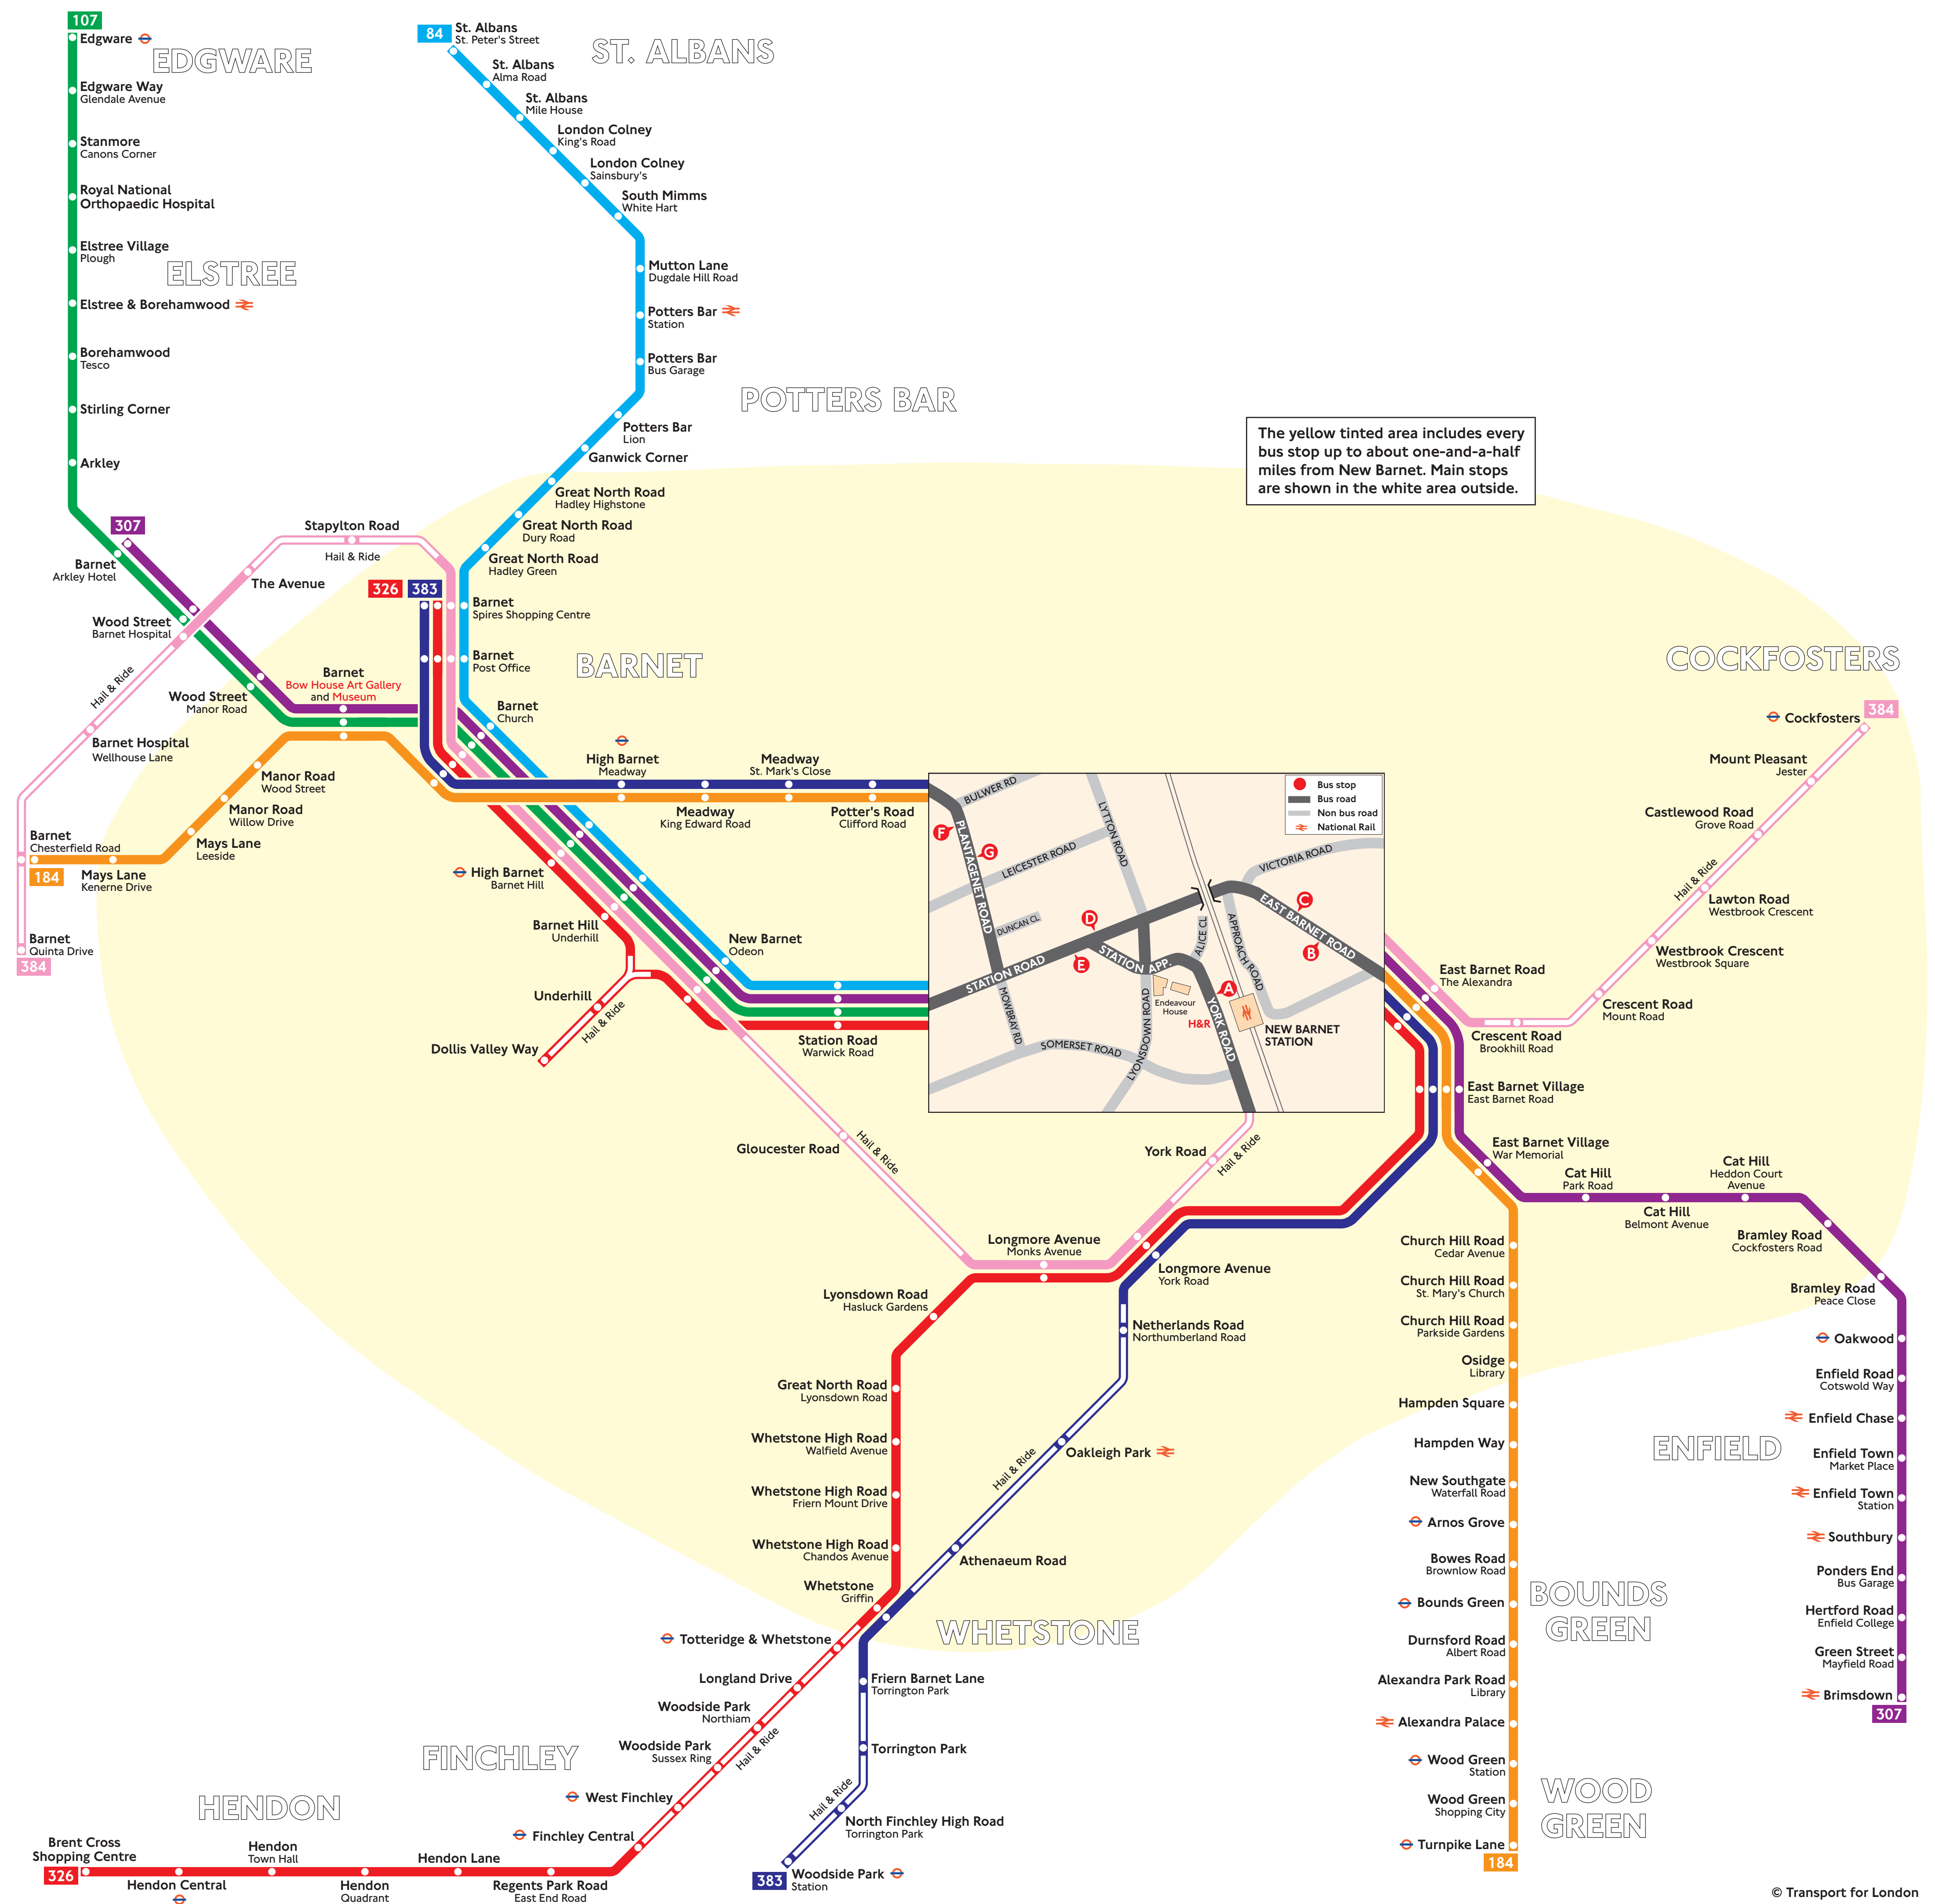

The yellow tinted area includes every bus stop up to about one-and-a-half miles from New Barnet. Main stops are shown in the white area outside.

© Transport for London
Information correct from 26 July 2003

Key

- 84 Daytime routes in black
- Connections with Underground
- Connections with National Rail
- H&R Hail & Ride (northbound) in York Road

Red discs show the bus stop you need for your chosen bus service. The disc appears on the top of the bus stop in the street (see map of town centre in centre of diagram).