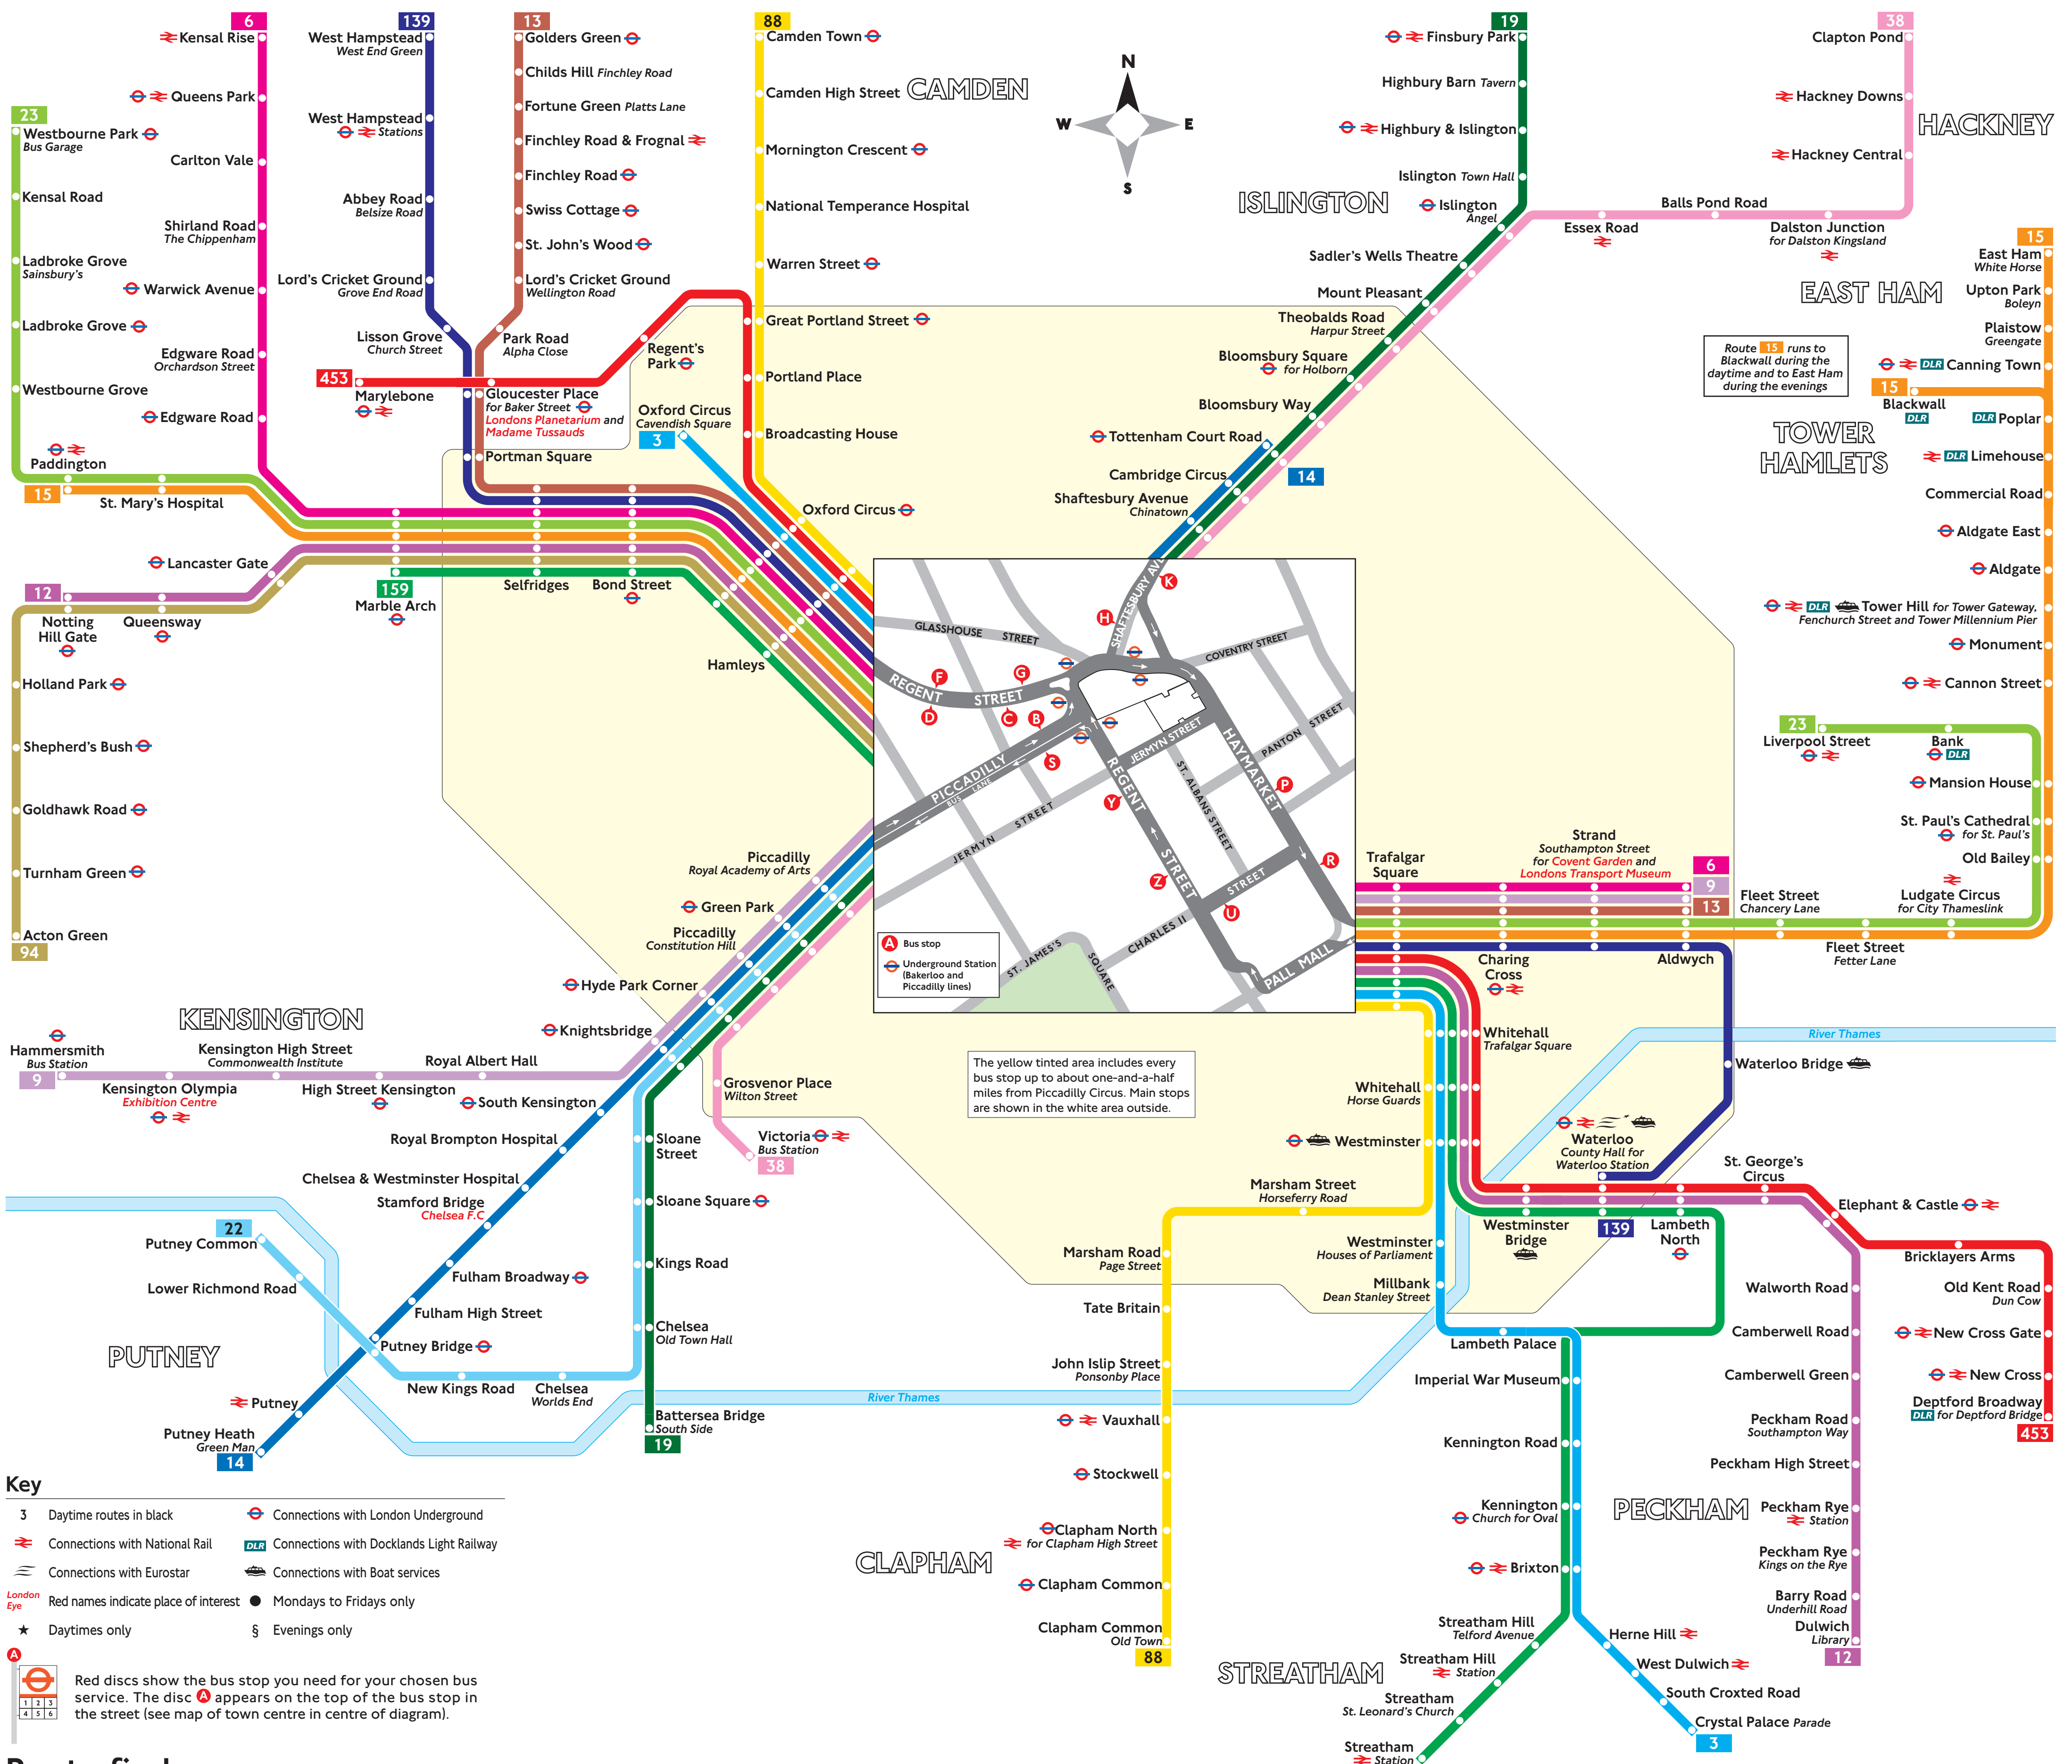

Bus services from Piccadilly Circus

Route finder

Bus service	Towards	Bus stop
3	Crystal Palace	F P
	Oxford Circus	C Y
6	Aldwych	D R
	Kensal Rise	D Z
9	Aldwych	B R
	Hammersmith	S Z
12	Dulwich	F P
	Notting Hill Gate	D Y
13	Aldwych	G R
	Golders Green	C Z
14	Putney Heath	K S
	Tottenham Court Road	B H
15	Blackwall (Daytimes only)	G R
	East Ham (Evenings only)	G R
	Paddington	D Z
19	Battersea Bridge	K S
	Finsbury Park	B H
22	Putney Common	S
23	Aldwych	G R
	Liverpool Street (Monday to Friday)	G R
	Westbourne Park	D Z
38	Clapton Pond	B H
	Victoria	K S
88	Camden	D Y
	Clapham Common	F P
94	Acton Green	U Y
139	Waterloo	G R
	West Hampstead	C Z
159	Marble Arch	D Z
	Streatham	F P
453	Deptford Broadway	F P
	Marylebone	C Y

Destination finder

Destination	Bus service	Bus stop
Acton Green	94	U Y
Aldgate and Aldgate East	15	G R
Aldwych	6, 13, 15, 23, 139	G R
	9	B R
Bank (DLR)	23	G R
Battersea Bridge	19	K S
Blackwall (DLR)	15	G R
Bloomsbury Square for Holborn	19, 38	B H
Bond Street	6, 15, 23, 159	D Z
	12	D Y
	13, 139	C Z
	94	U Y
Bricklayers Arms	453	F P

© Copyright Transport for London

Destination	Bus service	Bus stop
Brixton	3, 159	F P
Broadcoring House	88	D Y
	453	C Y
C		
Camberwell Green	12	F P
Camden Town	88	D Y
Canning Town (DLR)	15	G R
Cannon Street	15	G R
Carlton Vale	6	D Z
Charing Cross	6, 13, 15, 23, 139	G R
	9	B R
Chelsea & Westminster Hospital	14	K S
Chelsea Old Town Hall	19	K S
	22	S
Childs Hill Finchley Road	13	C Z
Clapham Common and Old Town	88	F P
Clapham North	88	F P
Clapton Pond	38	B H
D		
Dalston Junction for Dalston Kingsland	38	B H
Deptford Broadway	453	F P
for Deptford Bridge (DLR)		
Dulwich Library	12	F P
E		
East Ham White Horse	15	G R
Edgware Road	6	D Z
Elephant & Castle	12, 453	F P
F		
Finchley Road	13	C Z
Finsbury Park	19	B H
Fleet Street	15, 23	G R
Fortune Green Platts Lane	13	C Z
Fulham Broadway	14	K S
G		
Gloucester Place for Baker Street	13, 139	C Z
Londons Planetarium and Madame Tussauds	453	C Y
Golders Green	13	C Y
Great Portland Street	88	D Y
	453	C Z
Green Park	9	S Z
	14, 19, 38	K S
	22	S
Grosvenor Place Wilton Street	38	K S
H		
Hackney Central	38	B H
Hammersmith Bus Station	9	G R
Herne Hill	3	F P
High Street Kensington	9	S Z
Highbury & Islington	19	B H
Holland Park	94	U Y
Hyde Park Corner	9	S Z
	14, 19, 38	K S
	22	S

Destination	Bus service	Bus stop
Imperial War Museum	3, 159	F P
Islington Angel	19, 38	B H
K		
Kennington Church for Oval	3, 159	F P
Kensal Rise	6	D Z
Kensington Olympia	9	S Z
Knightsbridge	9	S Z
	14, 19	K S
	22	S
L		
Ladbroke Grove	23	D Z
Lambeth North	12, 53, 159, 453	F P
Lambeth Palace	3	F P
Lancaster Gate	12	D Y
	94	U Y
Limehouse (DLR)	15	G R
Liverpool Street	23	G R
Lord's Cricket Ground	13, 139	C Z
Ludgate Circus for City Thameslink	15, 23	G R
M		
Mansion House	15, 23	G R
Marble Arch	6, 15, 23, 159	D Z
	12	D Y
	94	U Y
Marsham Street	88	F P
Marylebone	453	C Y
Monument	15	G R
Mount Pleasant	19, 38	B H
N		
New Cross	453	F P
New Cross Gate	453	F P
Notting Hill Gate	12	D Y
	94	U Y
O		
Oxford Circus	3, 453	C Y
	6, 15, 23, 159	D Z
	12, 88	D Y
	13, 139	C Z
	94	U Y
Oxford Circus Cavendish Square	3	C Y
P		
Paddington	15, 23	D Z
Peckham High Street	12	F P
Peckham Rye	12	F P
	9	S Z
	14, 19, 38	K S
	22	S
Plaistow Greengate	159	G R
Poplar (DLR)	15	G R
Portland Place	88	D Y
	453	C Y
Portman Square	13, 139	C Z