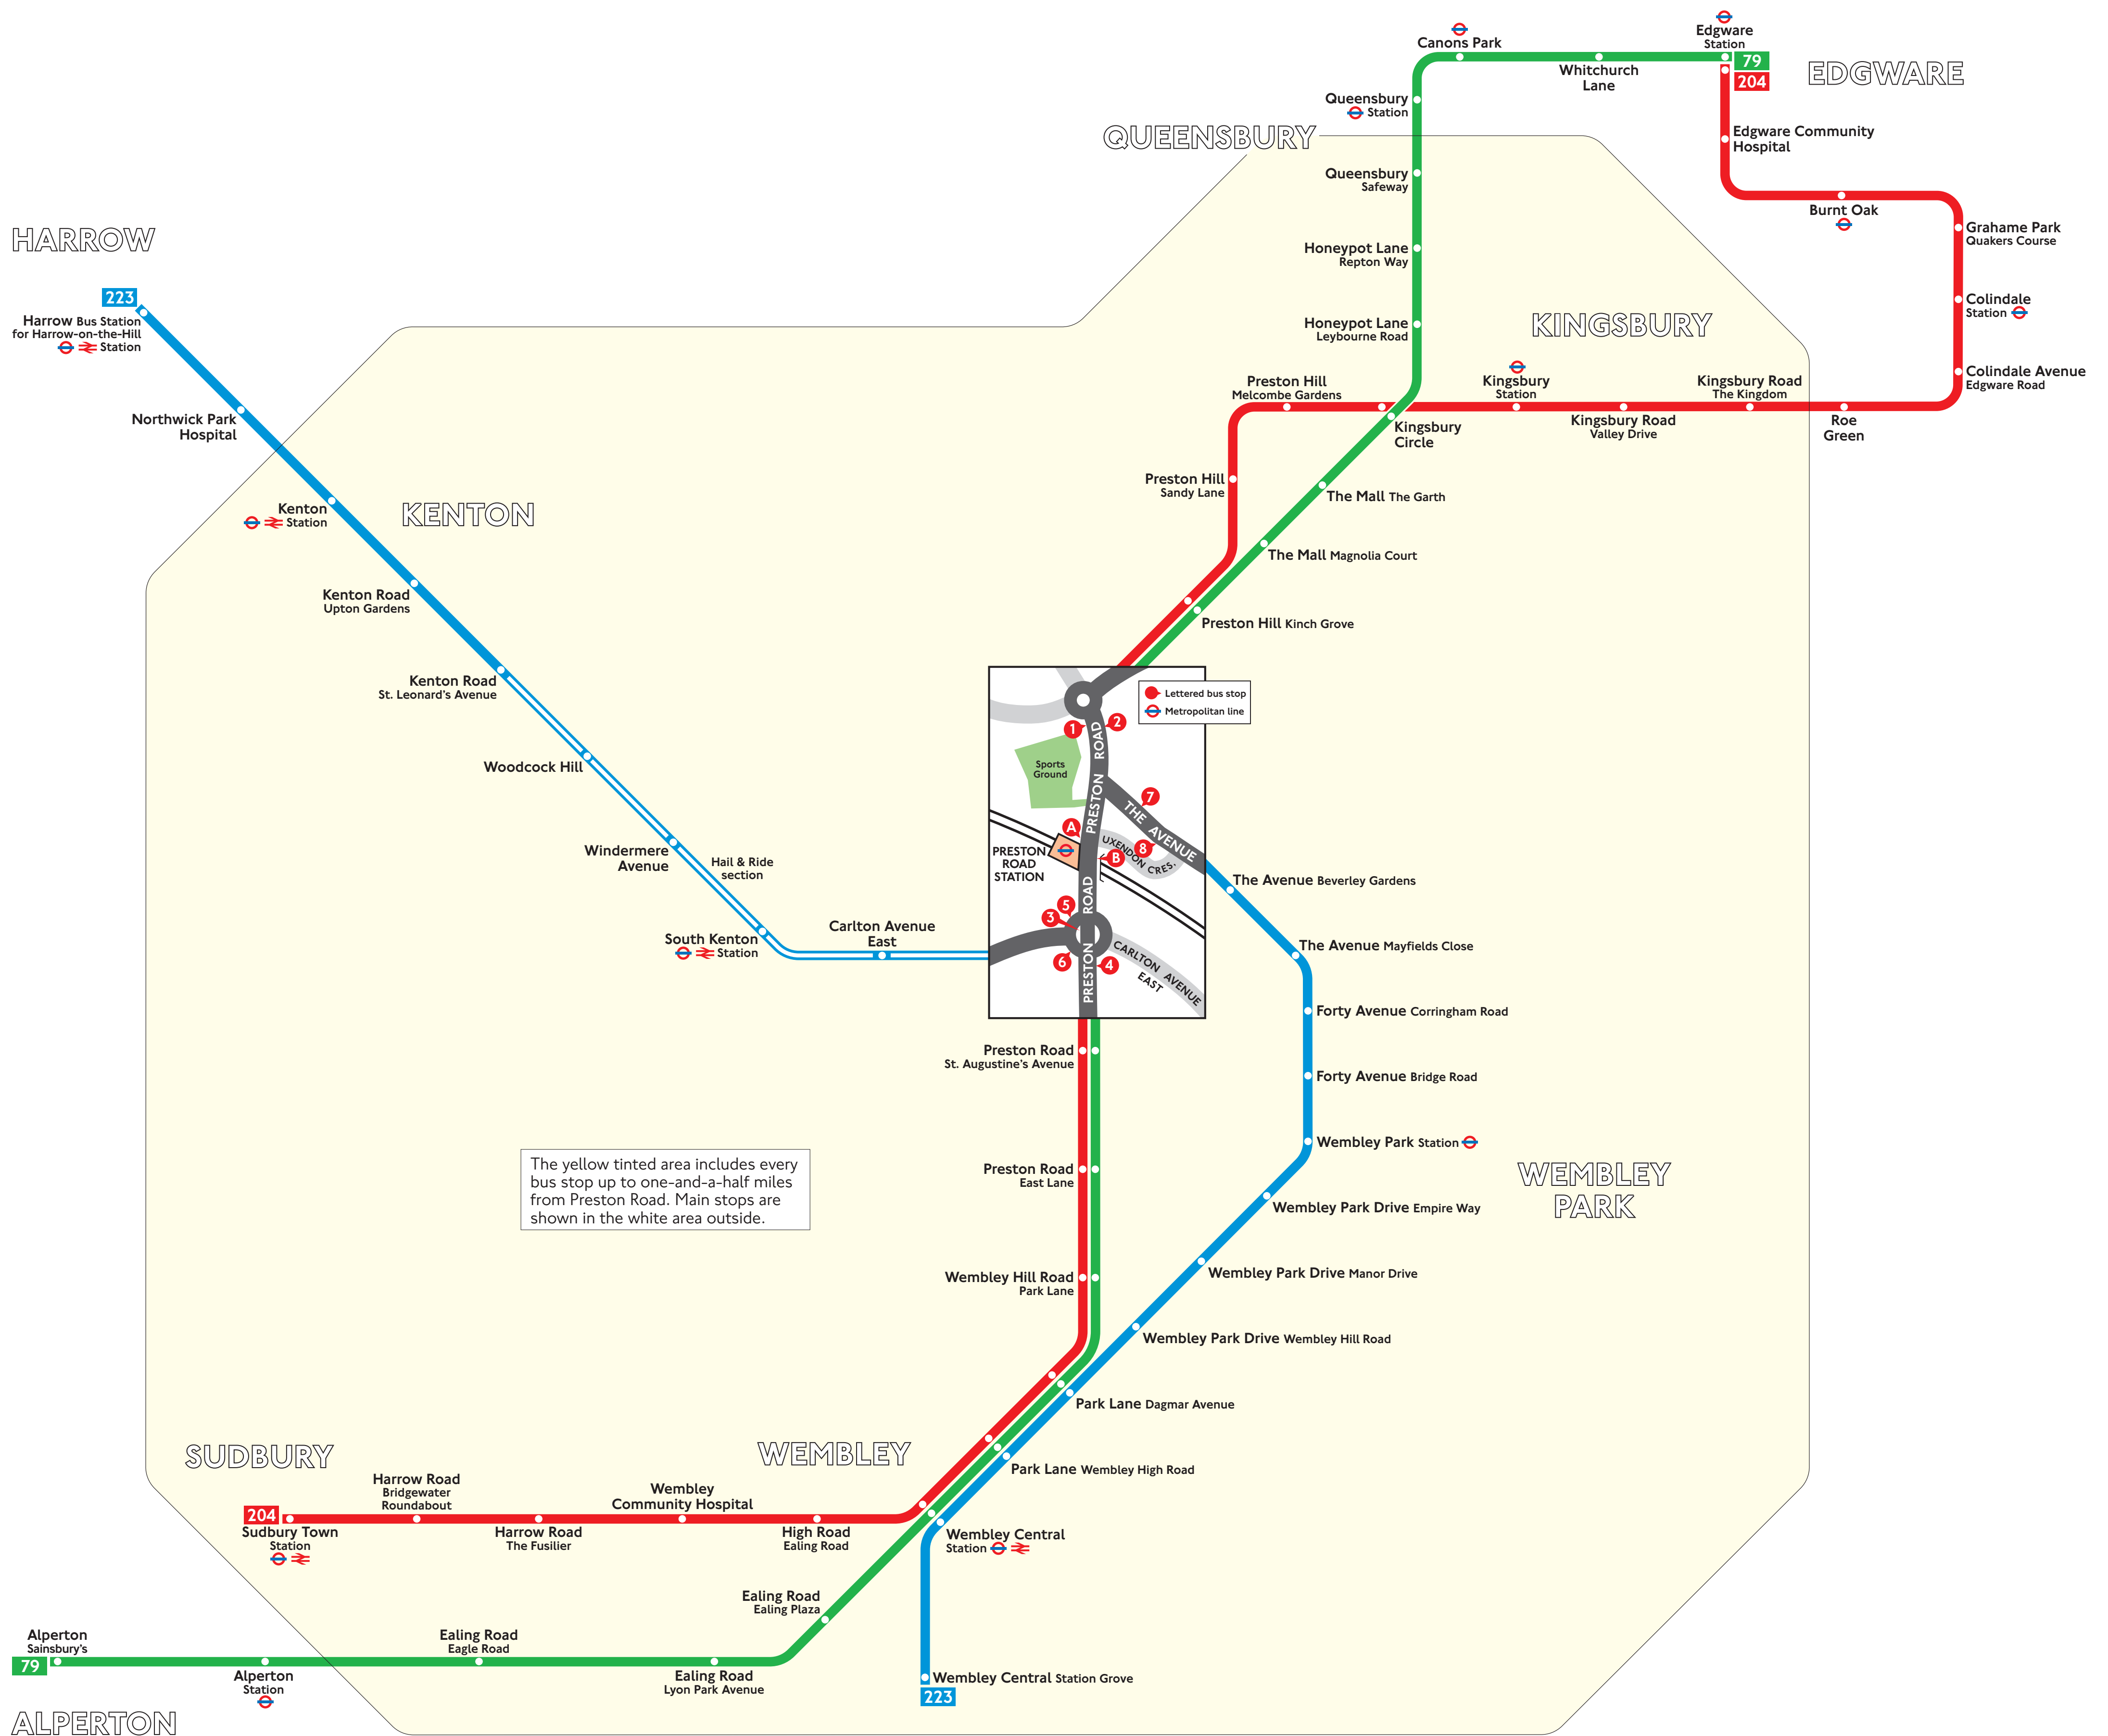

Bus services from Preston Road

Key
Connections with Underground
Connections with National Rail

A Red discs show the bus stop you need for your chosen bus service. Lettered discs **A** appear on the top of the bus stop in the street (see map of town centre in centre of diagram). Where numbers are shown, these are for reference only and do not appear on the actual stops.

Route finder

Bus service	Towards	Bus stops
79	Alpertton	A 1 2 3
	Edgware	A 1 3
204	Edgware	A 1 3
	Sudbury Town	1 2 3
223	Harrow	1 2 3
	Wembley	A 3 7

Destination finder

Destination	Bus service	Bus stops
A		
Alpertton Sainsbury's	79	A 1 2 3
Alpertton Station	79	1 2 3

Destination	Bus service	Bus stop
B		
Burnt Oak	204	A 1 3
C		
Canons Park	79	A 1 3
Carlton Avenue East	223	1 2 3
Colindale Station	204	A 1 3
Colindale Avenue Edgware Road	204	A 1 3
E		
Ealing Road Eagle Road, Ealing Plaza and Lyon Park Avenue	79	1 2 3
Edgware Station	79, 204	A 1 3
Edgware Community Hospital	204	A 1 3
F		
Forty Avenue Bridge Road and Corringham Road	223	A 3 7
G		
Grahame Park Quakers Course	204	A 1 3
H		
Harrow Bus Station for Harrow-on-the-Hill Station	223	1 2 3
Harrow Road Bridgewater Roundabout and The Fusilier	204	1 2 3

Destination	Bus service	Bus stop
K		
High Road Ealing Road	204	1 2 3
Honeypot Lane Leybourne Road and Repton Way	79	A 1 3
K		
Kenton Station	223	1 2 3
Kenton Road St. Leonard's Avenue and Upton Gardens	223	1 2 3
Kingsbury Station	204	A 1 3
Kingsbury Circle	79, 204	A 1 3
Kingsbury Road The Kingdom and Valley Drive	204	A 1 3
N		
Northwick Park Hospital	223	1 2 3
P		
Park Lane Dagmar Avenue and Wembley High Road	79, 204	1 2 3
	223	A 3 7
Preston Hill Melcombe Gardens and Sandy Lane	204	A 1 3
Preston Hill Kinch Grove	79, 204	A 1 3
Preston Road East Lane and St. Augustine's Avenue	79, 204	1 2 3
Q		
Queensbury Safeway	79	A 1 3
Queensbury Station	79	A 1 3

Destination	Bus service	Bus stop
R		
Roe Green	204	A 1 3
S		
South Kenton Station	223	1 2 3
Sudbury Town Station	204	1 2 3
T		
The Avenue Beverley Gardens and Mayfields Close	223	A 3 7
The Mall Magnolia Court and The Garth	79	A 1 3
W		
Wembley Central Station	79, 204	1 2 3
	223	A 3 7
Wembley Central Station Grove	223	A 3 7
Wembley Community Hospital	204	1 2 3
Wembley Hill Road Park Lane	79, 204	1 2 3
Wembley Park Station	223	A 3 7
Wembley Park Drive Empire Way, Manor Drive and Wembley Hill Road	223	A 3 7
Whitchurch Lane	79	A 1 3
Windermere Avenue	223	1 2 3
Woodcock Hill	223	1 2 3

i 24 hour Travel Information
020 7222 1234

☎ Textphone
020 7918 3015

🌐 Website
www.tfl.gov.uk

MAYOR OF LONDON

Transport for London