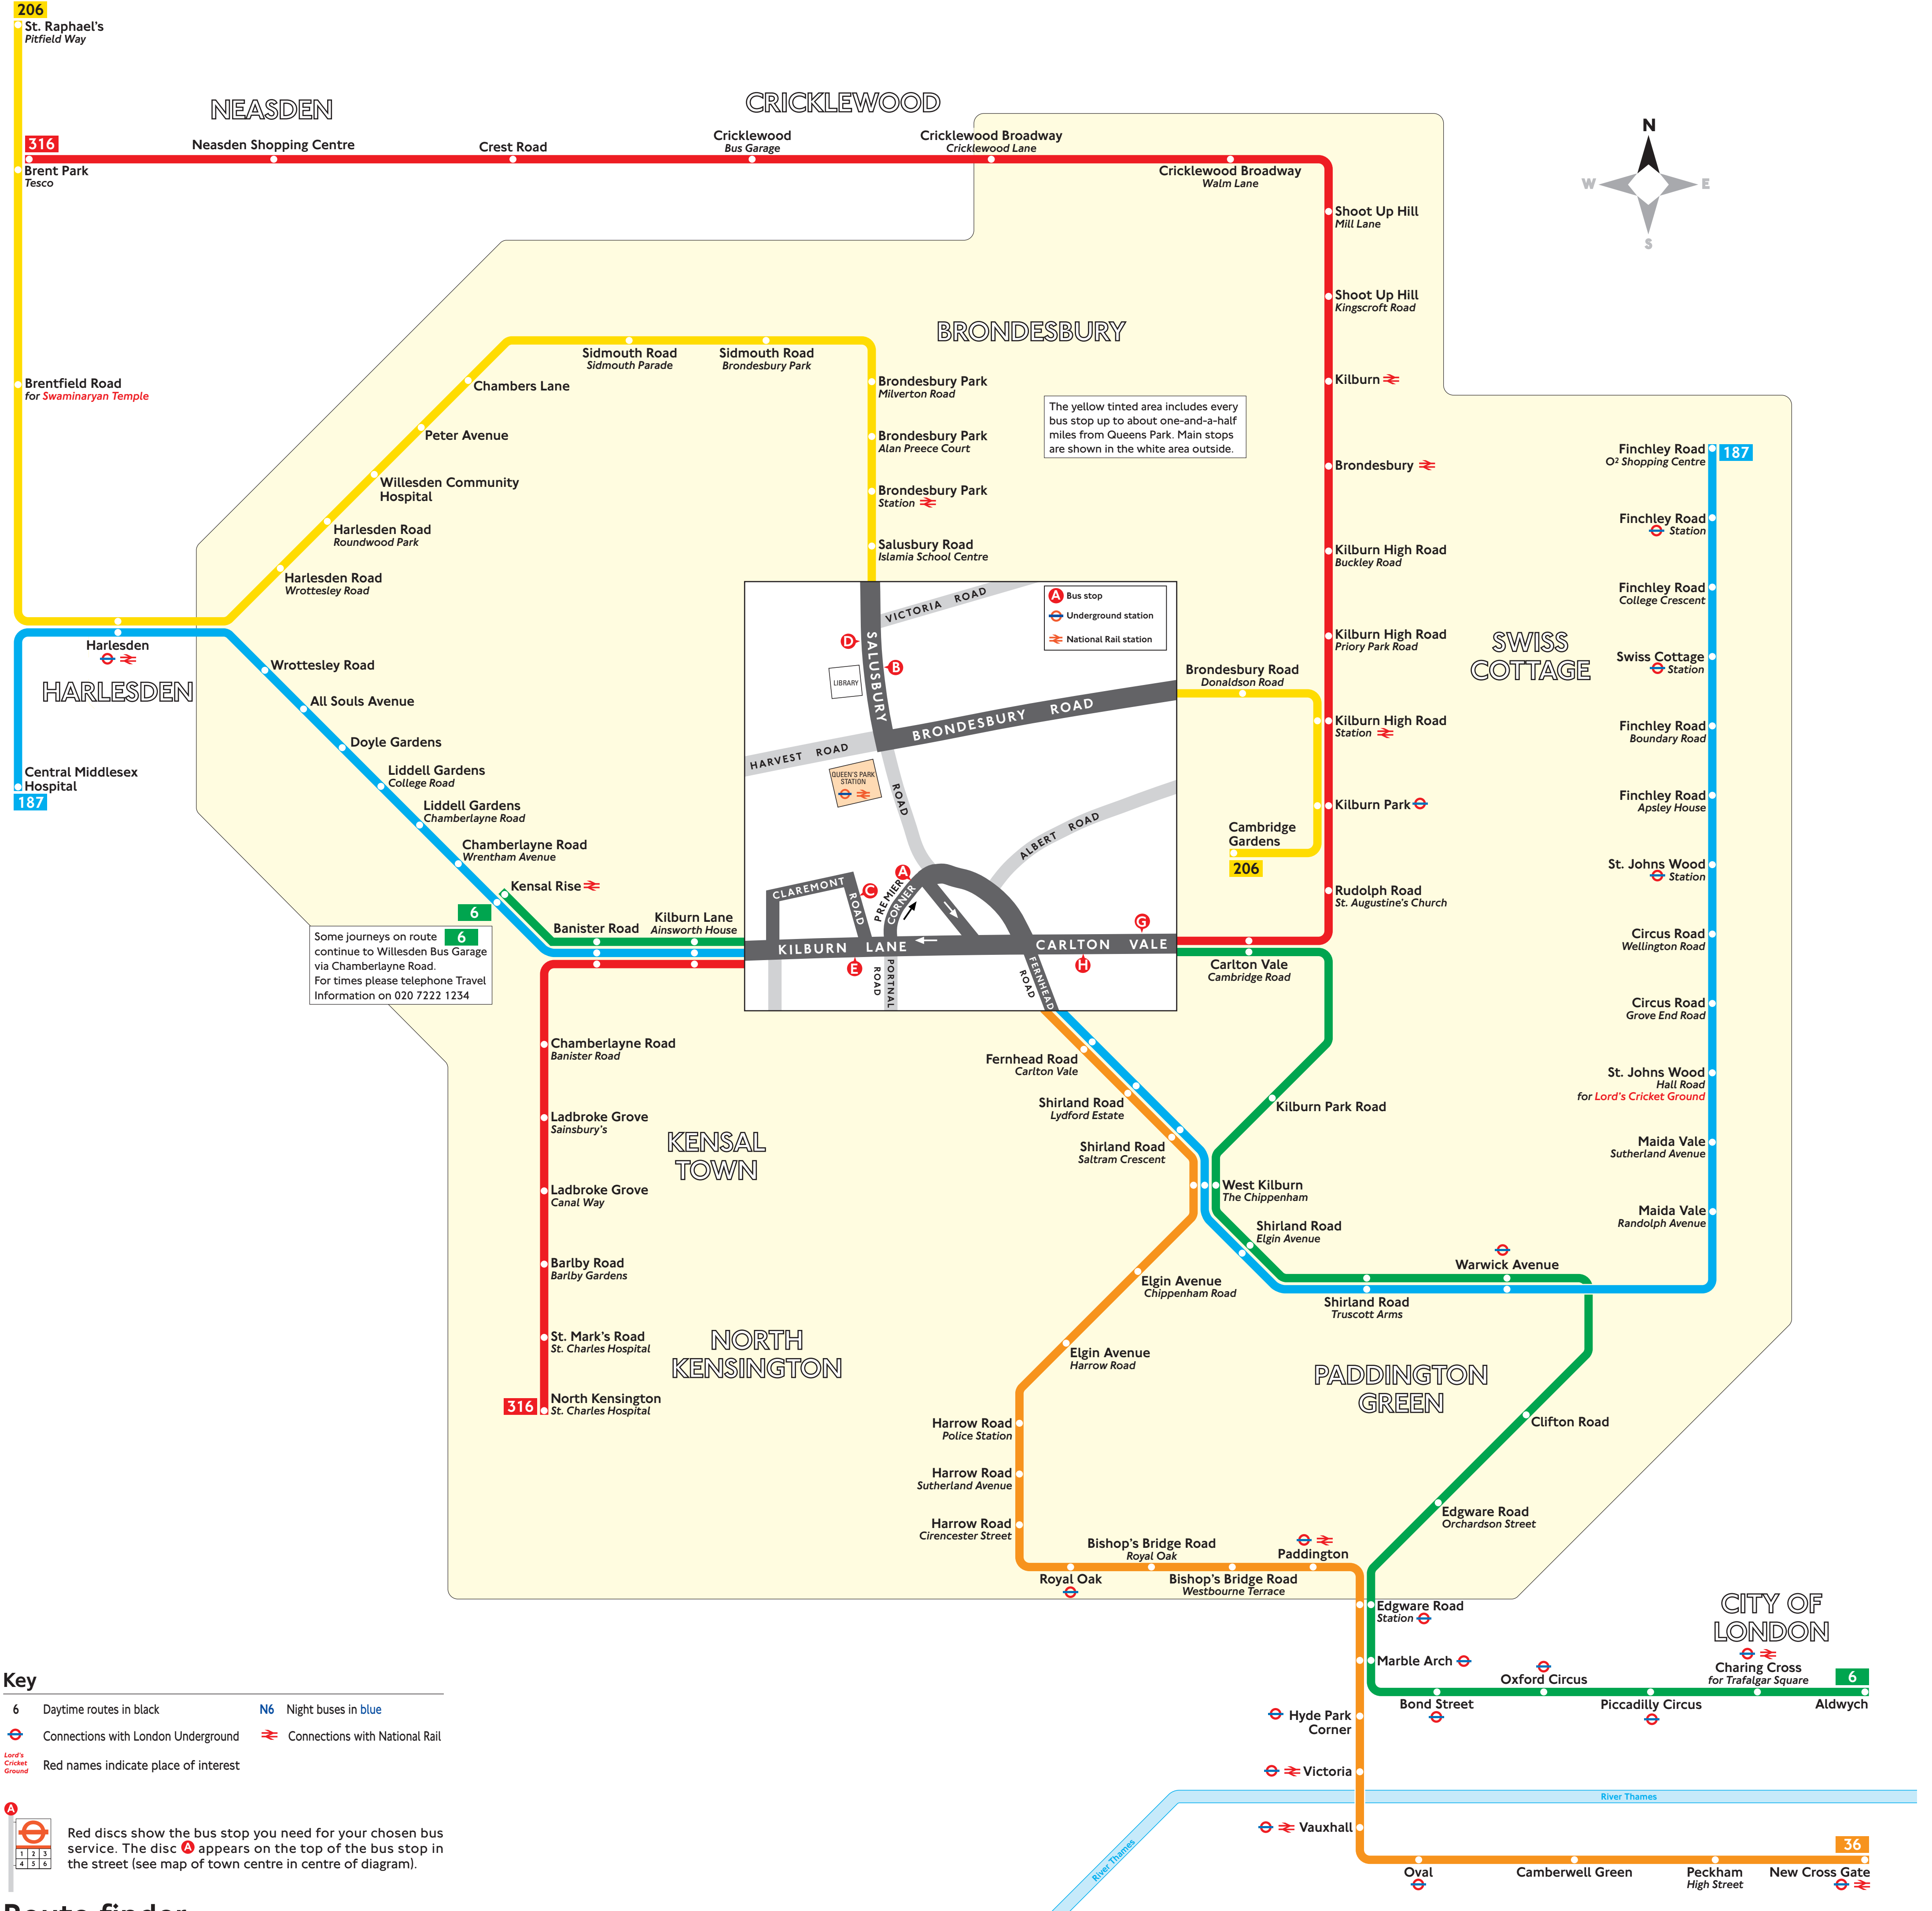

# Bus services from Queen's Park

**Key**

- 6 Daytime routes in black
- N6 Night buses in blue
- Connections with London Underground
- Connections with National Rail
- Red names indicate place of interest

Red discs show the bus stop you need for your chosen bus service. The disc appears on the top of the bus stop in the street (see map of town centre in centre of diagram).